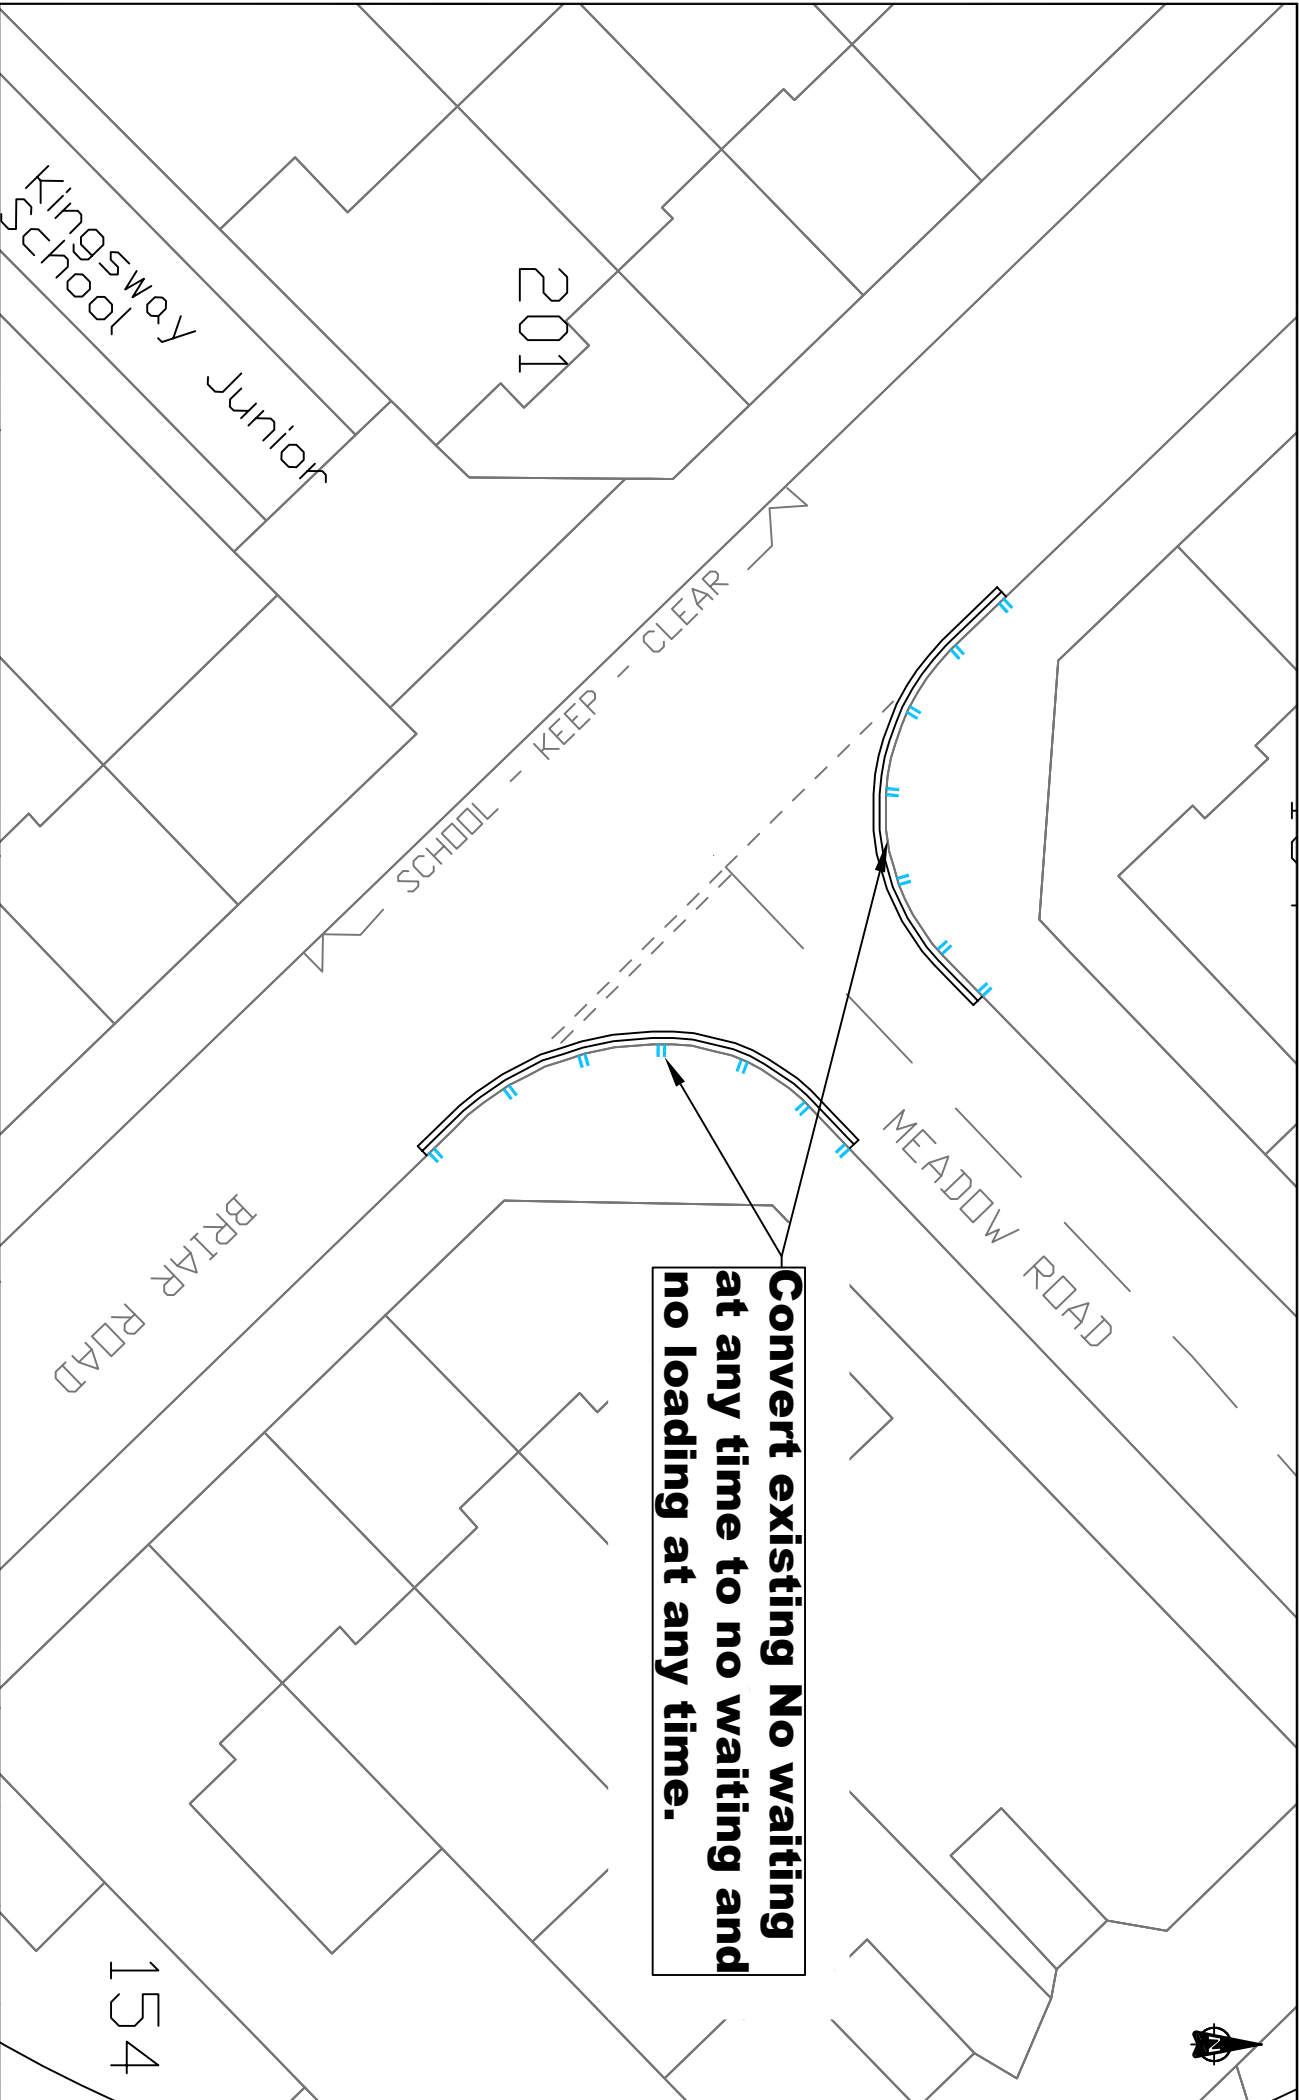

**WATFORD**  
BOROUGH  
COUNCIL

**INDICATIVE DRAWING  
DO NOT SCALE**  
Layout based on Ordnance Survey MasterMap,  
© Crown Copyright 2018. All rights reserved  
Licence number 100022432

Kingsway Junior School

201

SCHOOL -- KEEP -- CLEAR

BRIAR ROAD

MEADOW ROAD

154

Project

Waiting Restrictions Review  
2022/23

Title

Briar Rd/Meadow Rd Junction

Drawn

NA

Checked

AS

Date of issue

30/06/2022

Scale