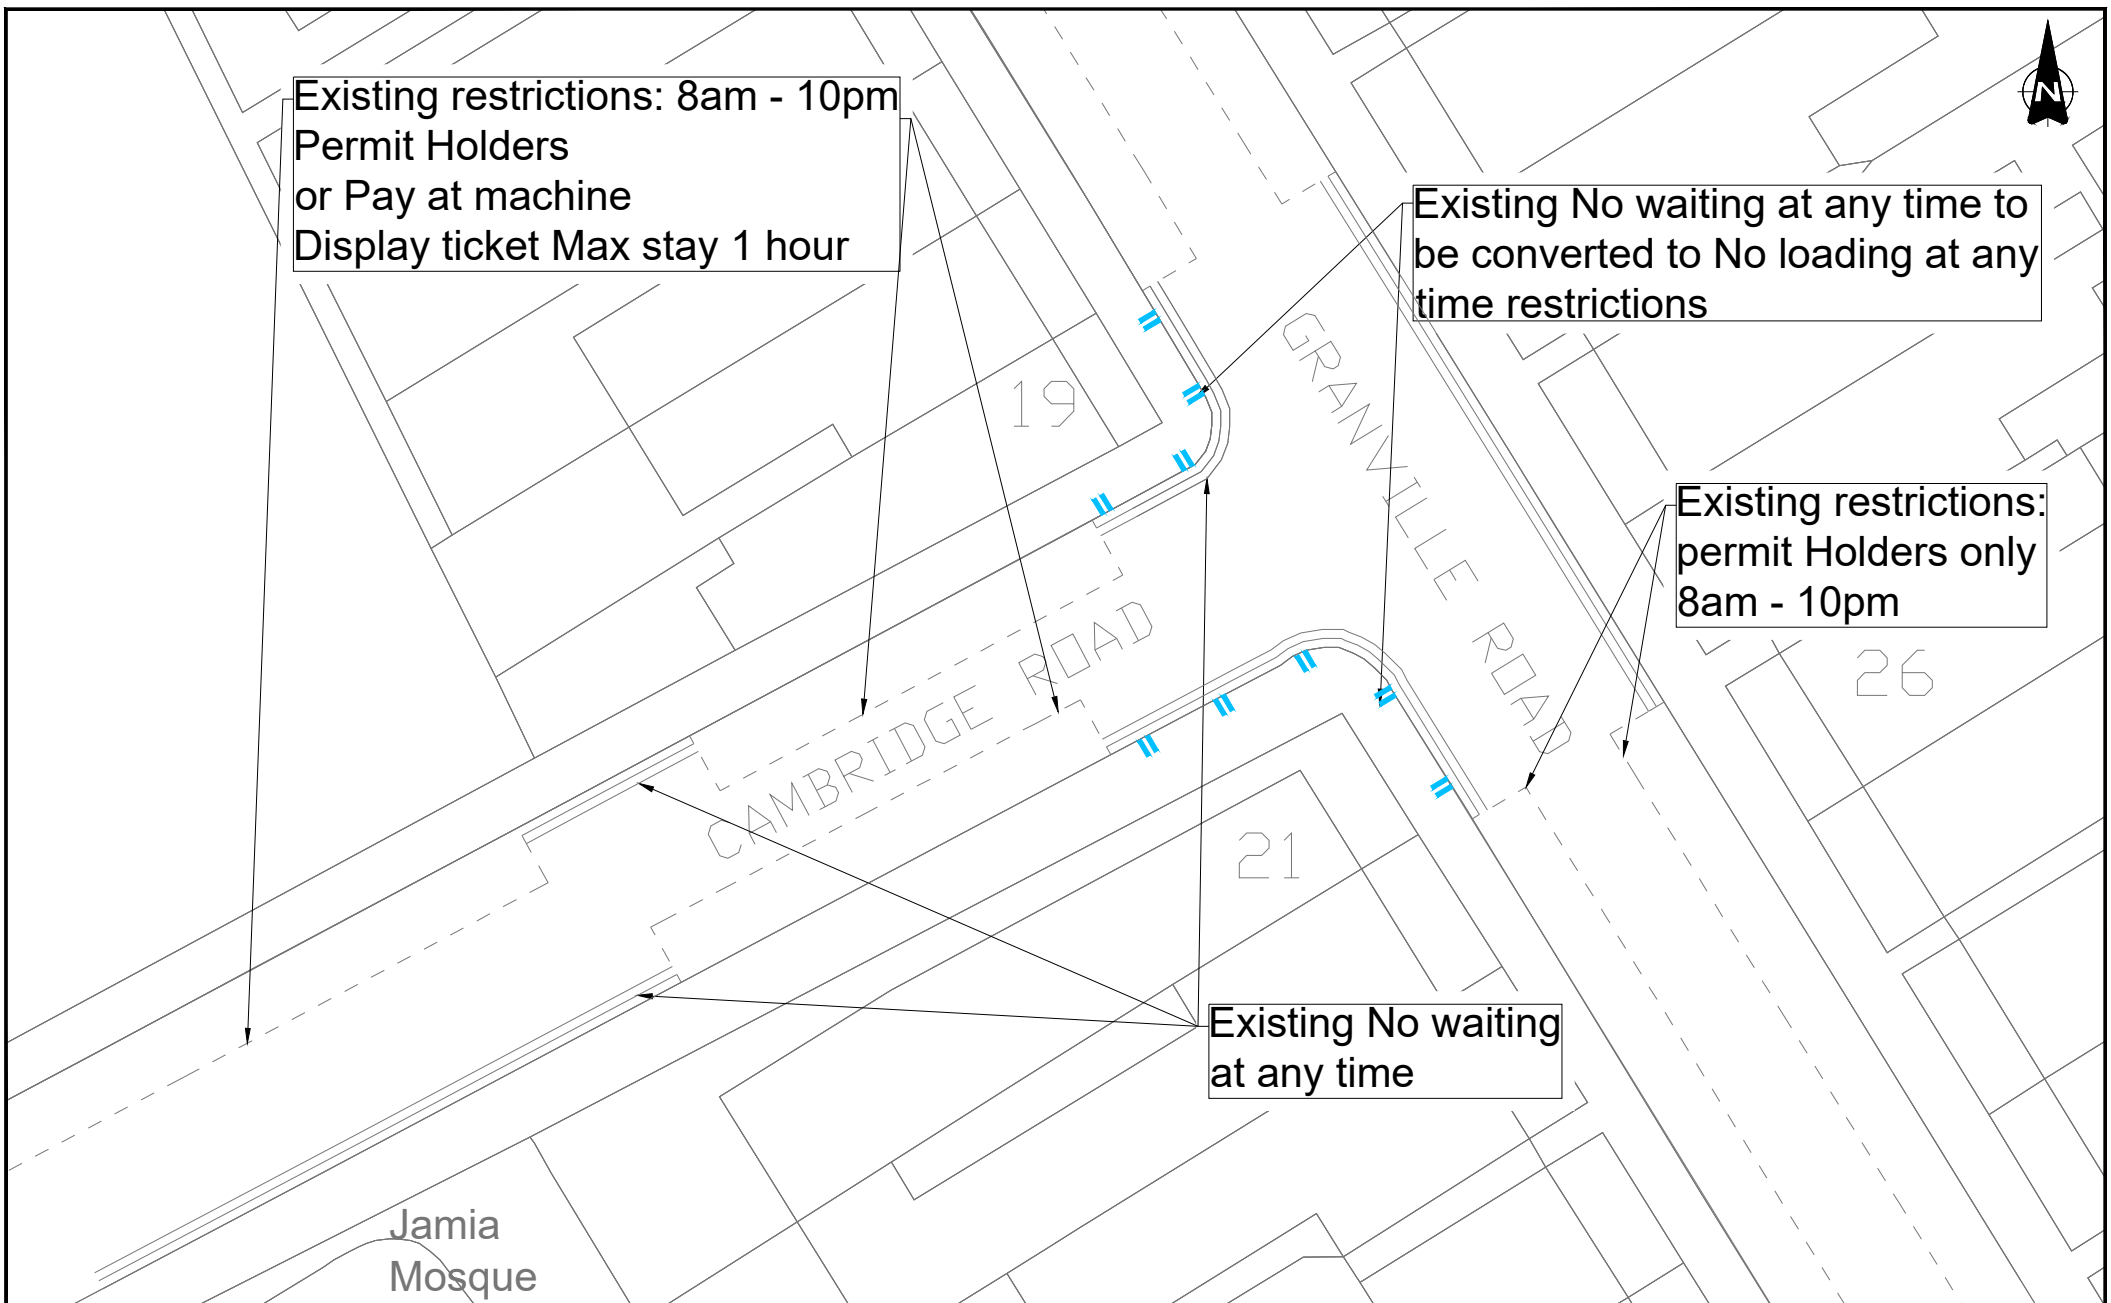

Existing restrictions: 8am - 10pm
 Permit Holders
 or Pay at machine
 Display ticket Max stay 1 hour

Existing No waiting at any time to
 be converted to No loading at any
 time restrictions

Existing restrictions:
 permit Holders only
 8am - 10pm

Existing No waiting
 at any time

**WATFORD
 BOROUGH
 COUNCIL**

**INDICATIVE DRAWING
 DO NOT SCALE**
 Layout based on Ordnance Survey MasterMap,
 ©Crown Copyright 2018. All rights reserved
 Licence number 100022432.

Project
**Waiting Restrictions Review
 Autumn 2022/23**

Title
**Granville Road and
 Cambridge road
 junction**

Drawn NA	Checked AS	Reviewed	Approved
Original drg. size A4	Date of Issue 24/11/2022	Scale Not to Scale	Drawing Status Resident Consultation
Drawing Number WR22/IF/CE4			Rev. A