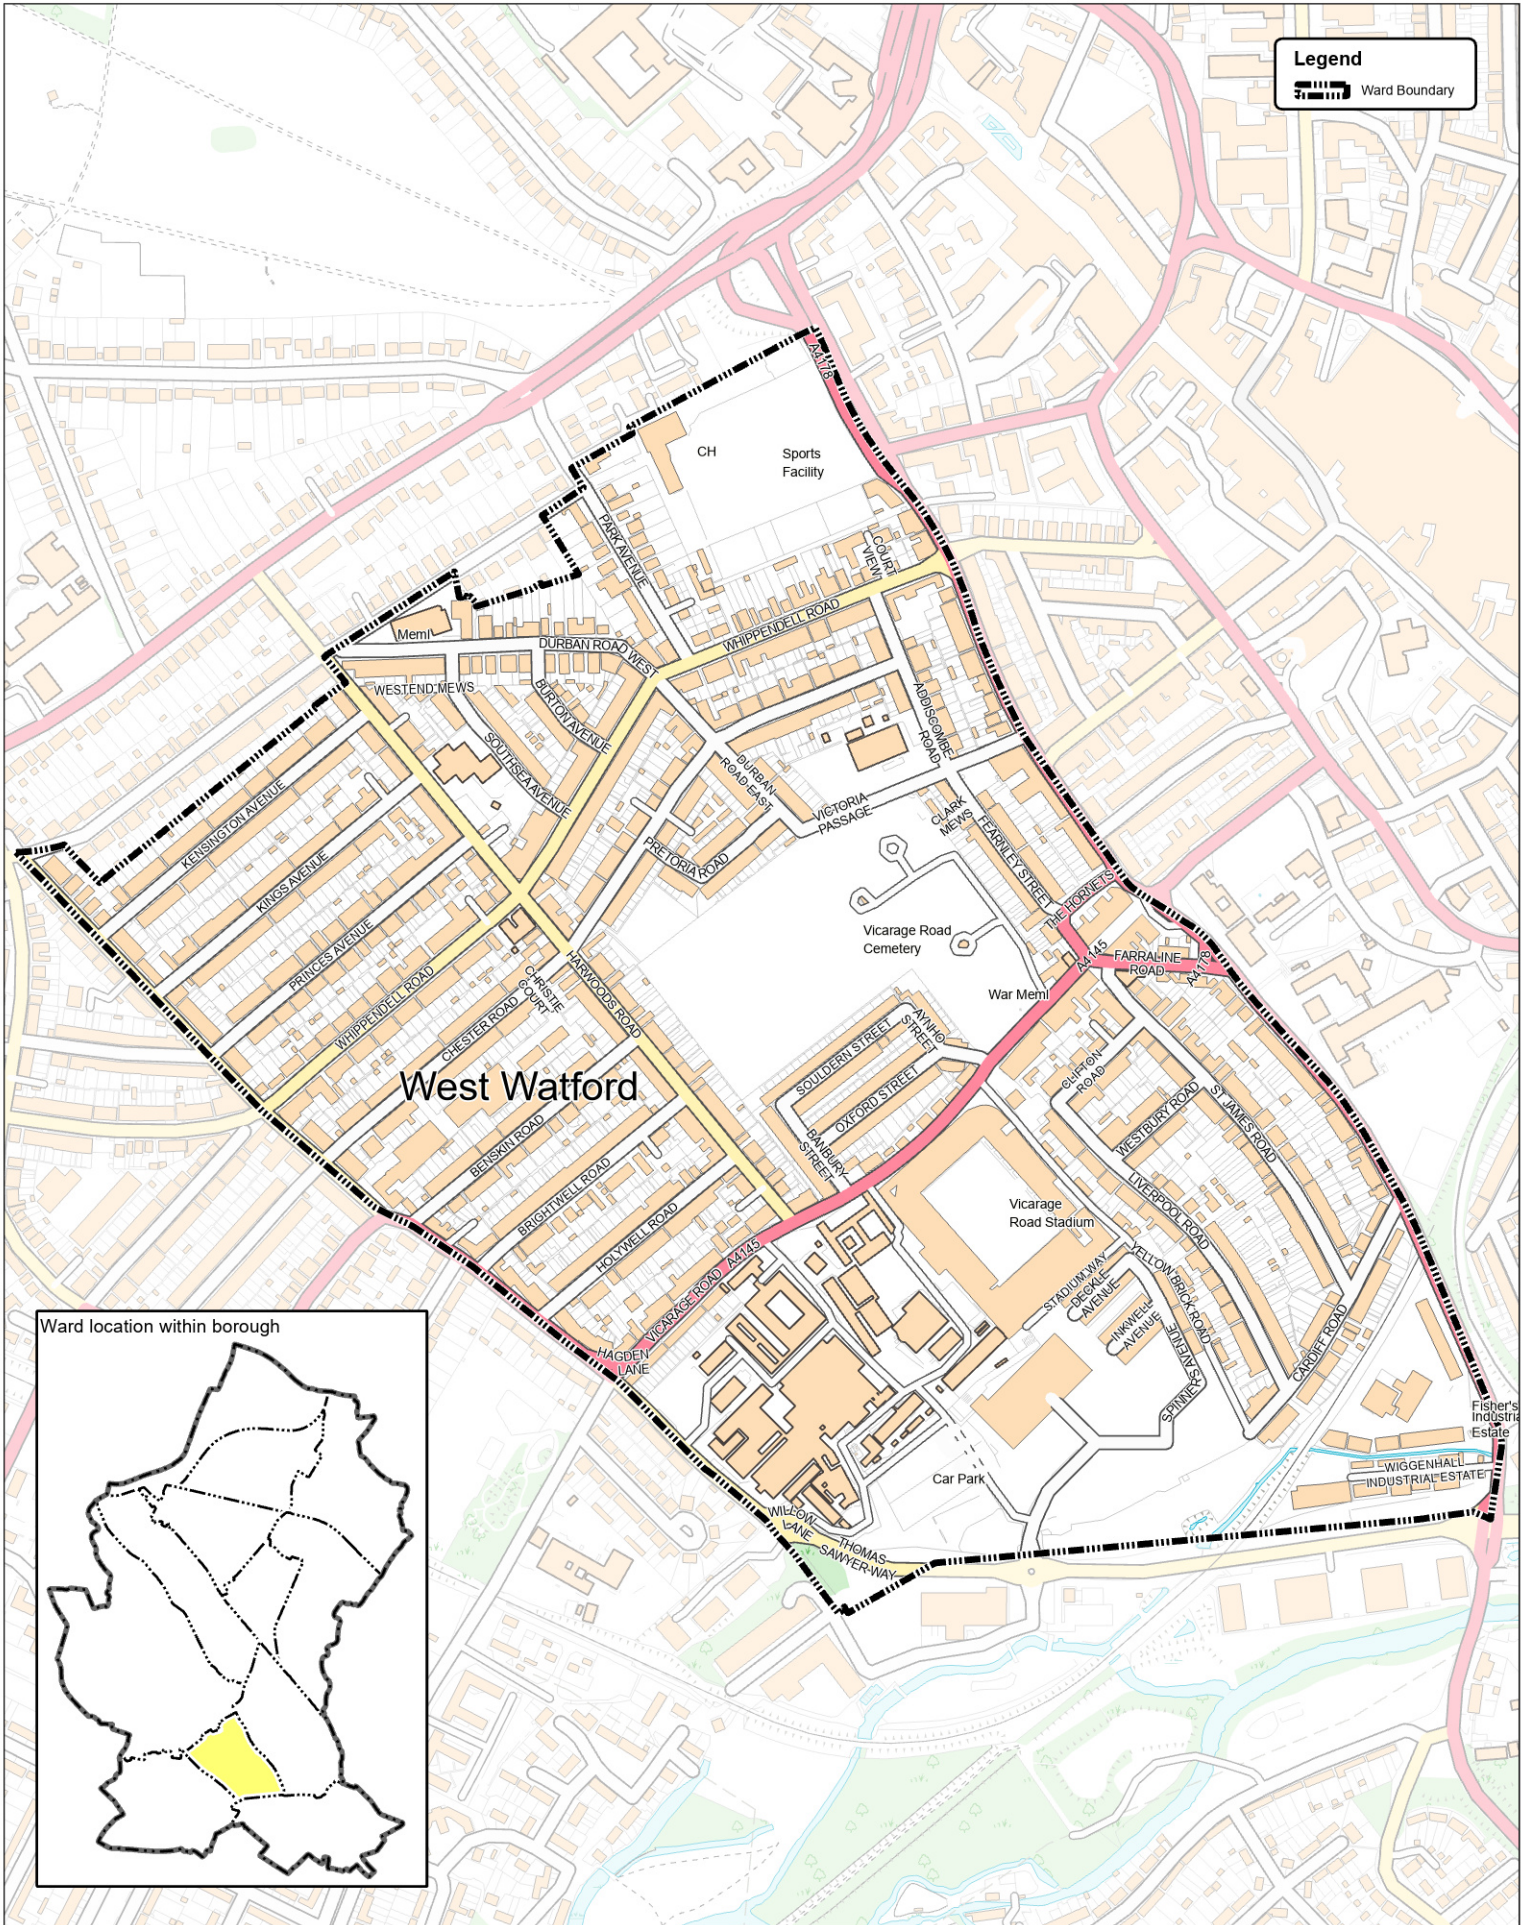

Legend
 Ward Boundary

Vicarage Ward Map

Town Hall, Watford,
Hertfordshire WD17 3EX

Map Produced by: Corporate GIS
 Publication Date: 17/02/2025

Scale 1:7,100
At A4

© Crown copyright and database rights
 2025 Ordnance Survey AC0000822958