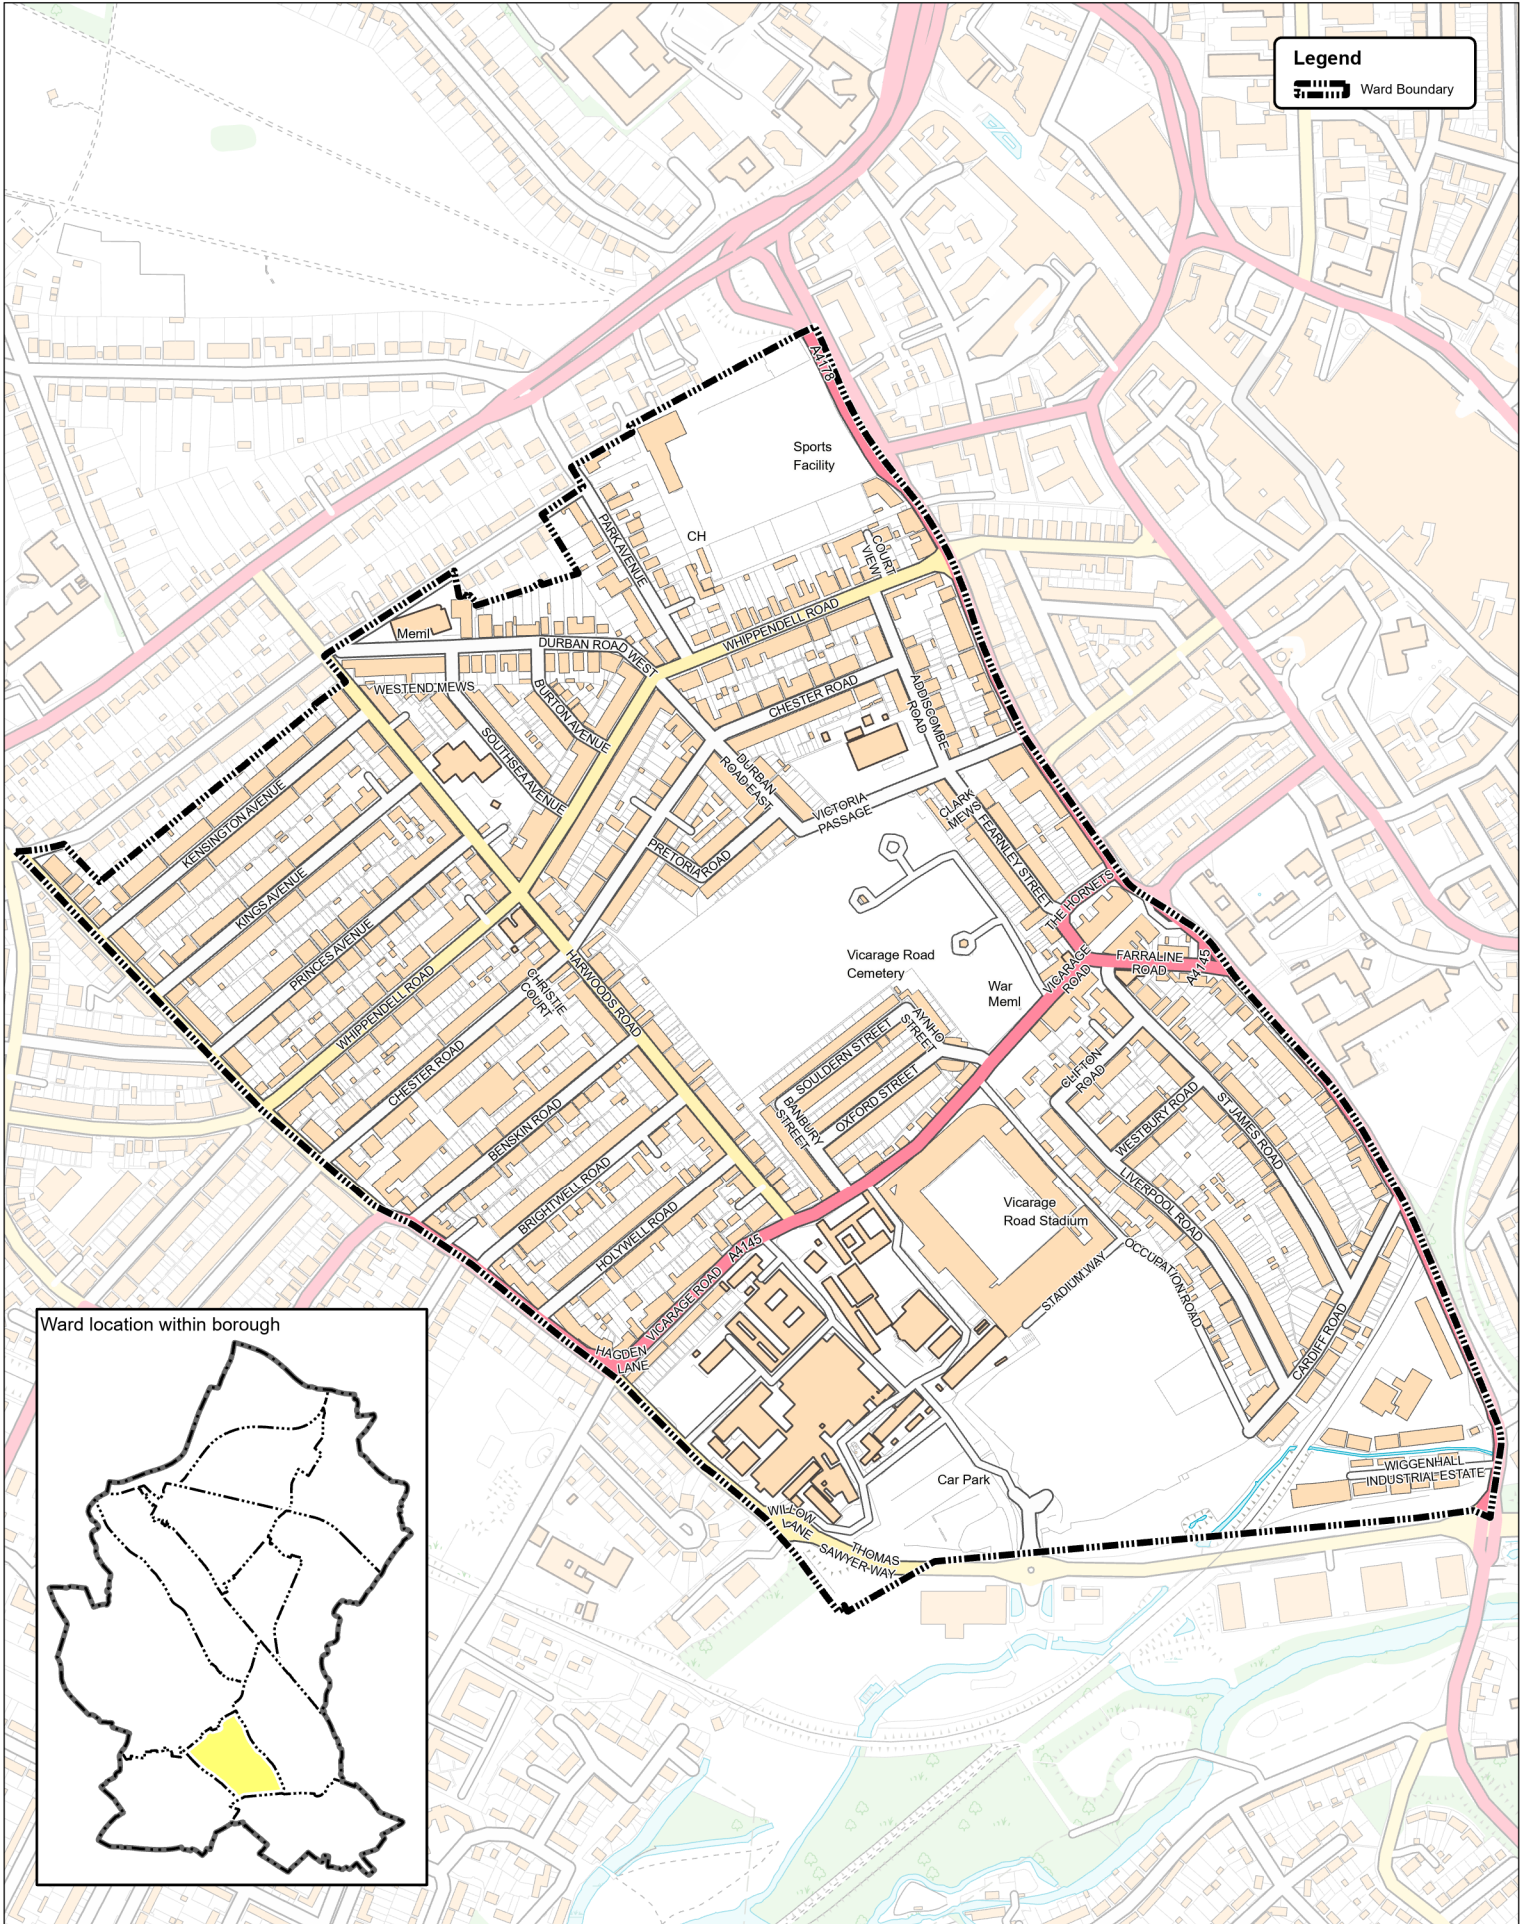

**Legend**  
 Ward Boundary

**Vicarage Ward Map**

Town Hall, Watford,  
Hertfordshire WD17 3EX

Map Produced by: Corporate GIS  
Publication Date: 30/01/2023

Scale 1:7,100  
At A4

© Crown copyright and database rights  
2023 Ordnance Survey 100018689