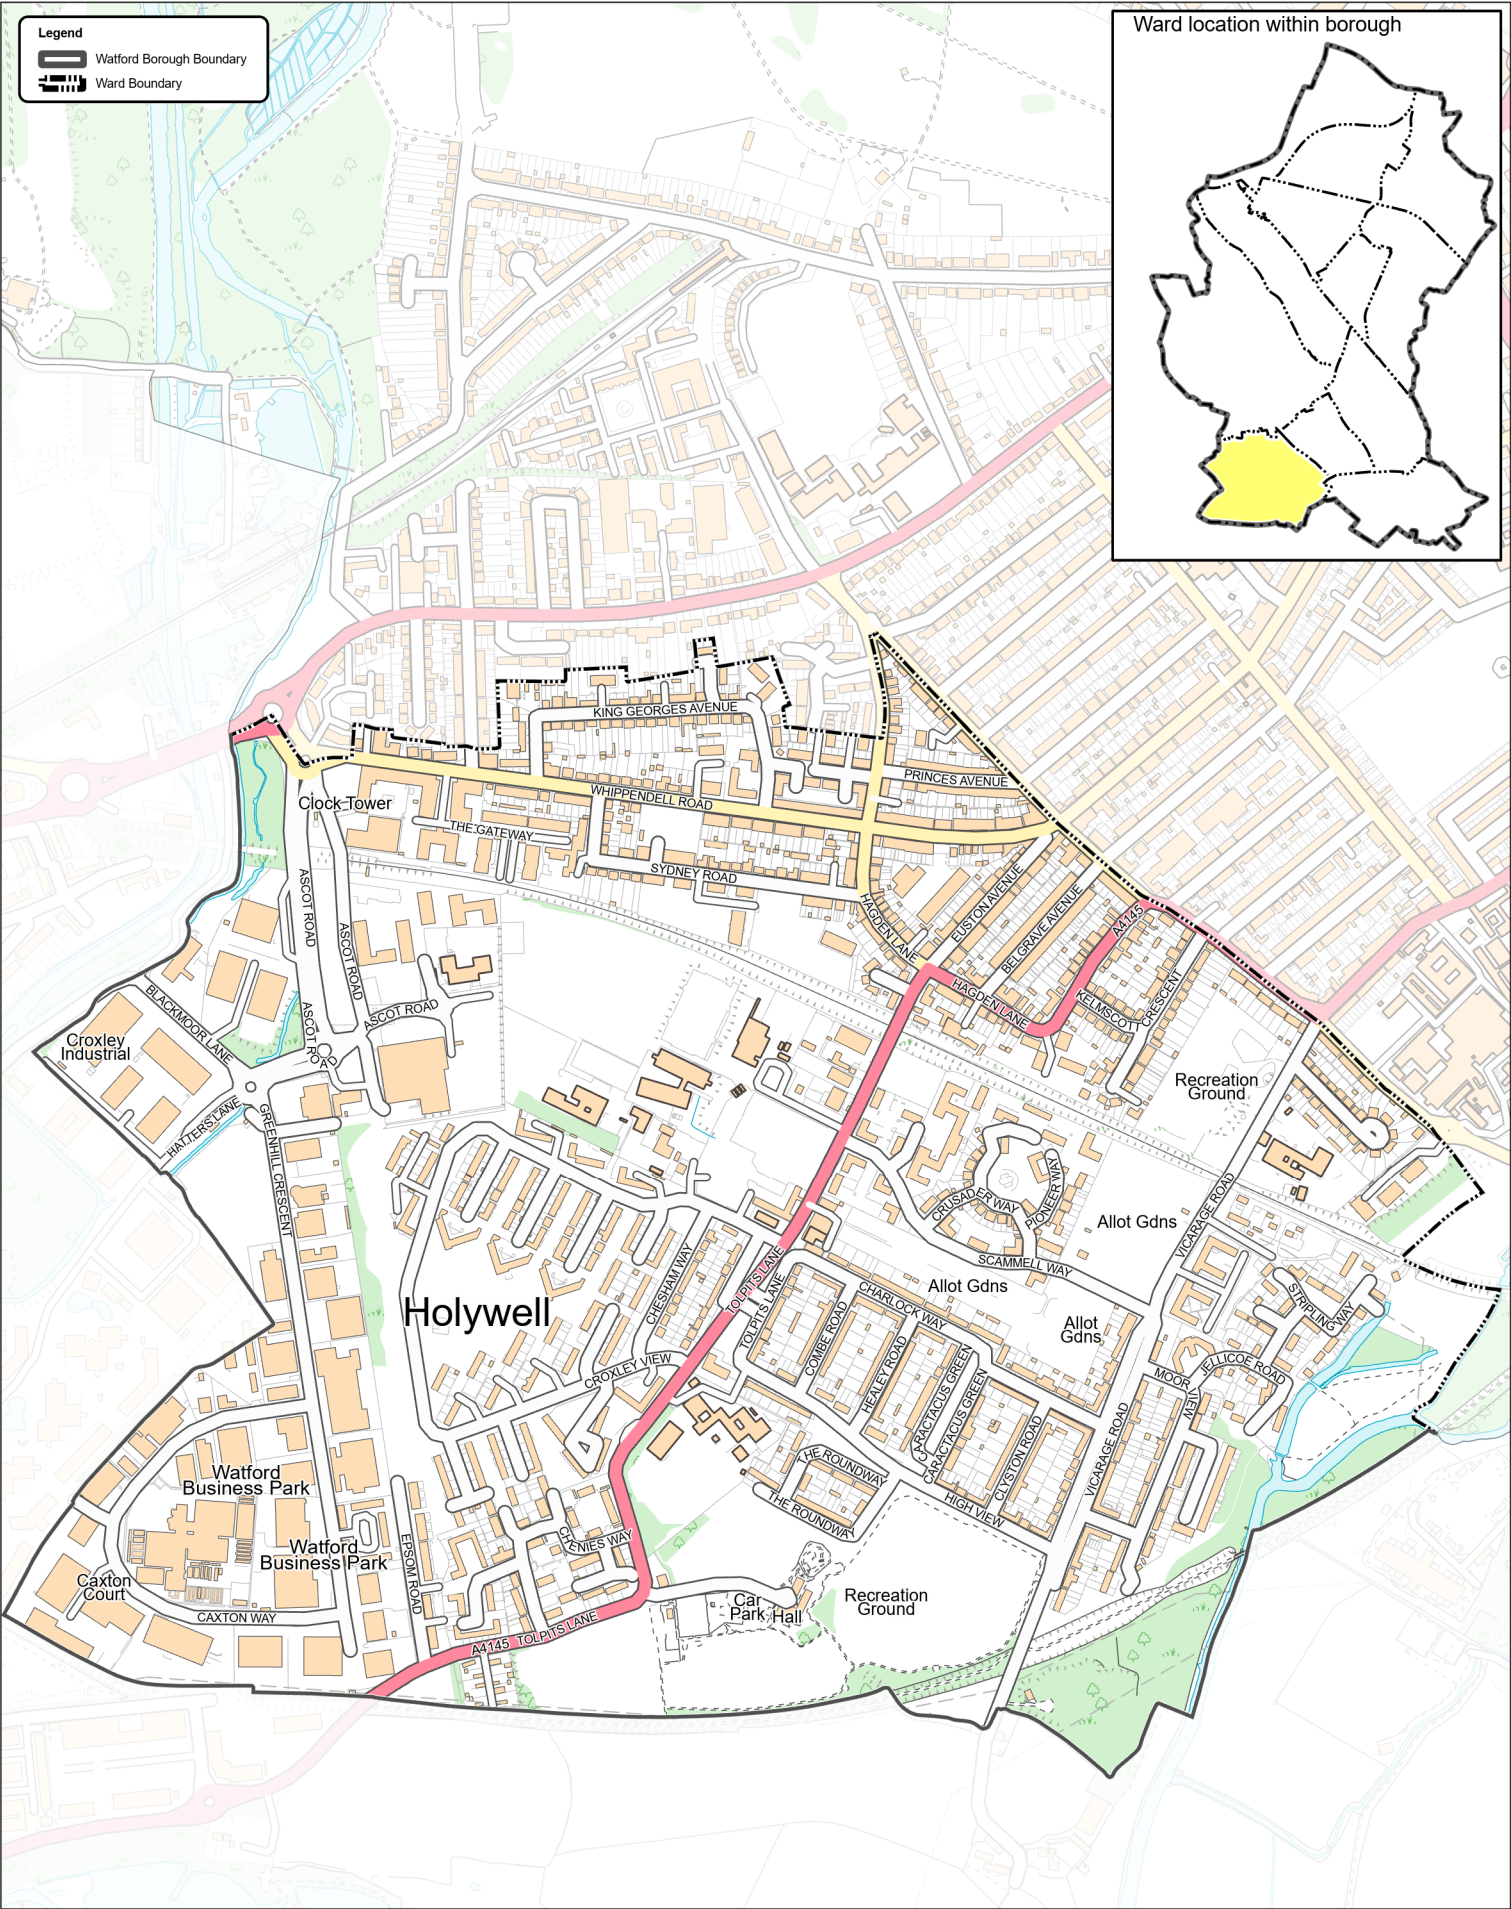

Legend

-  Watford Borough Boundary
-  Ward Boundary

Holywell Ward Map

Town Hall, Watford,
Hertfordshire WD17 3EX

Map Produced by: Corporate GIS
Publication Date: 30/01/2023

Scale 1:9,600
At A4

© Crown copyright and database rights
2023 Ordnance Survey 100018689