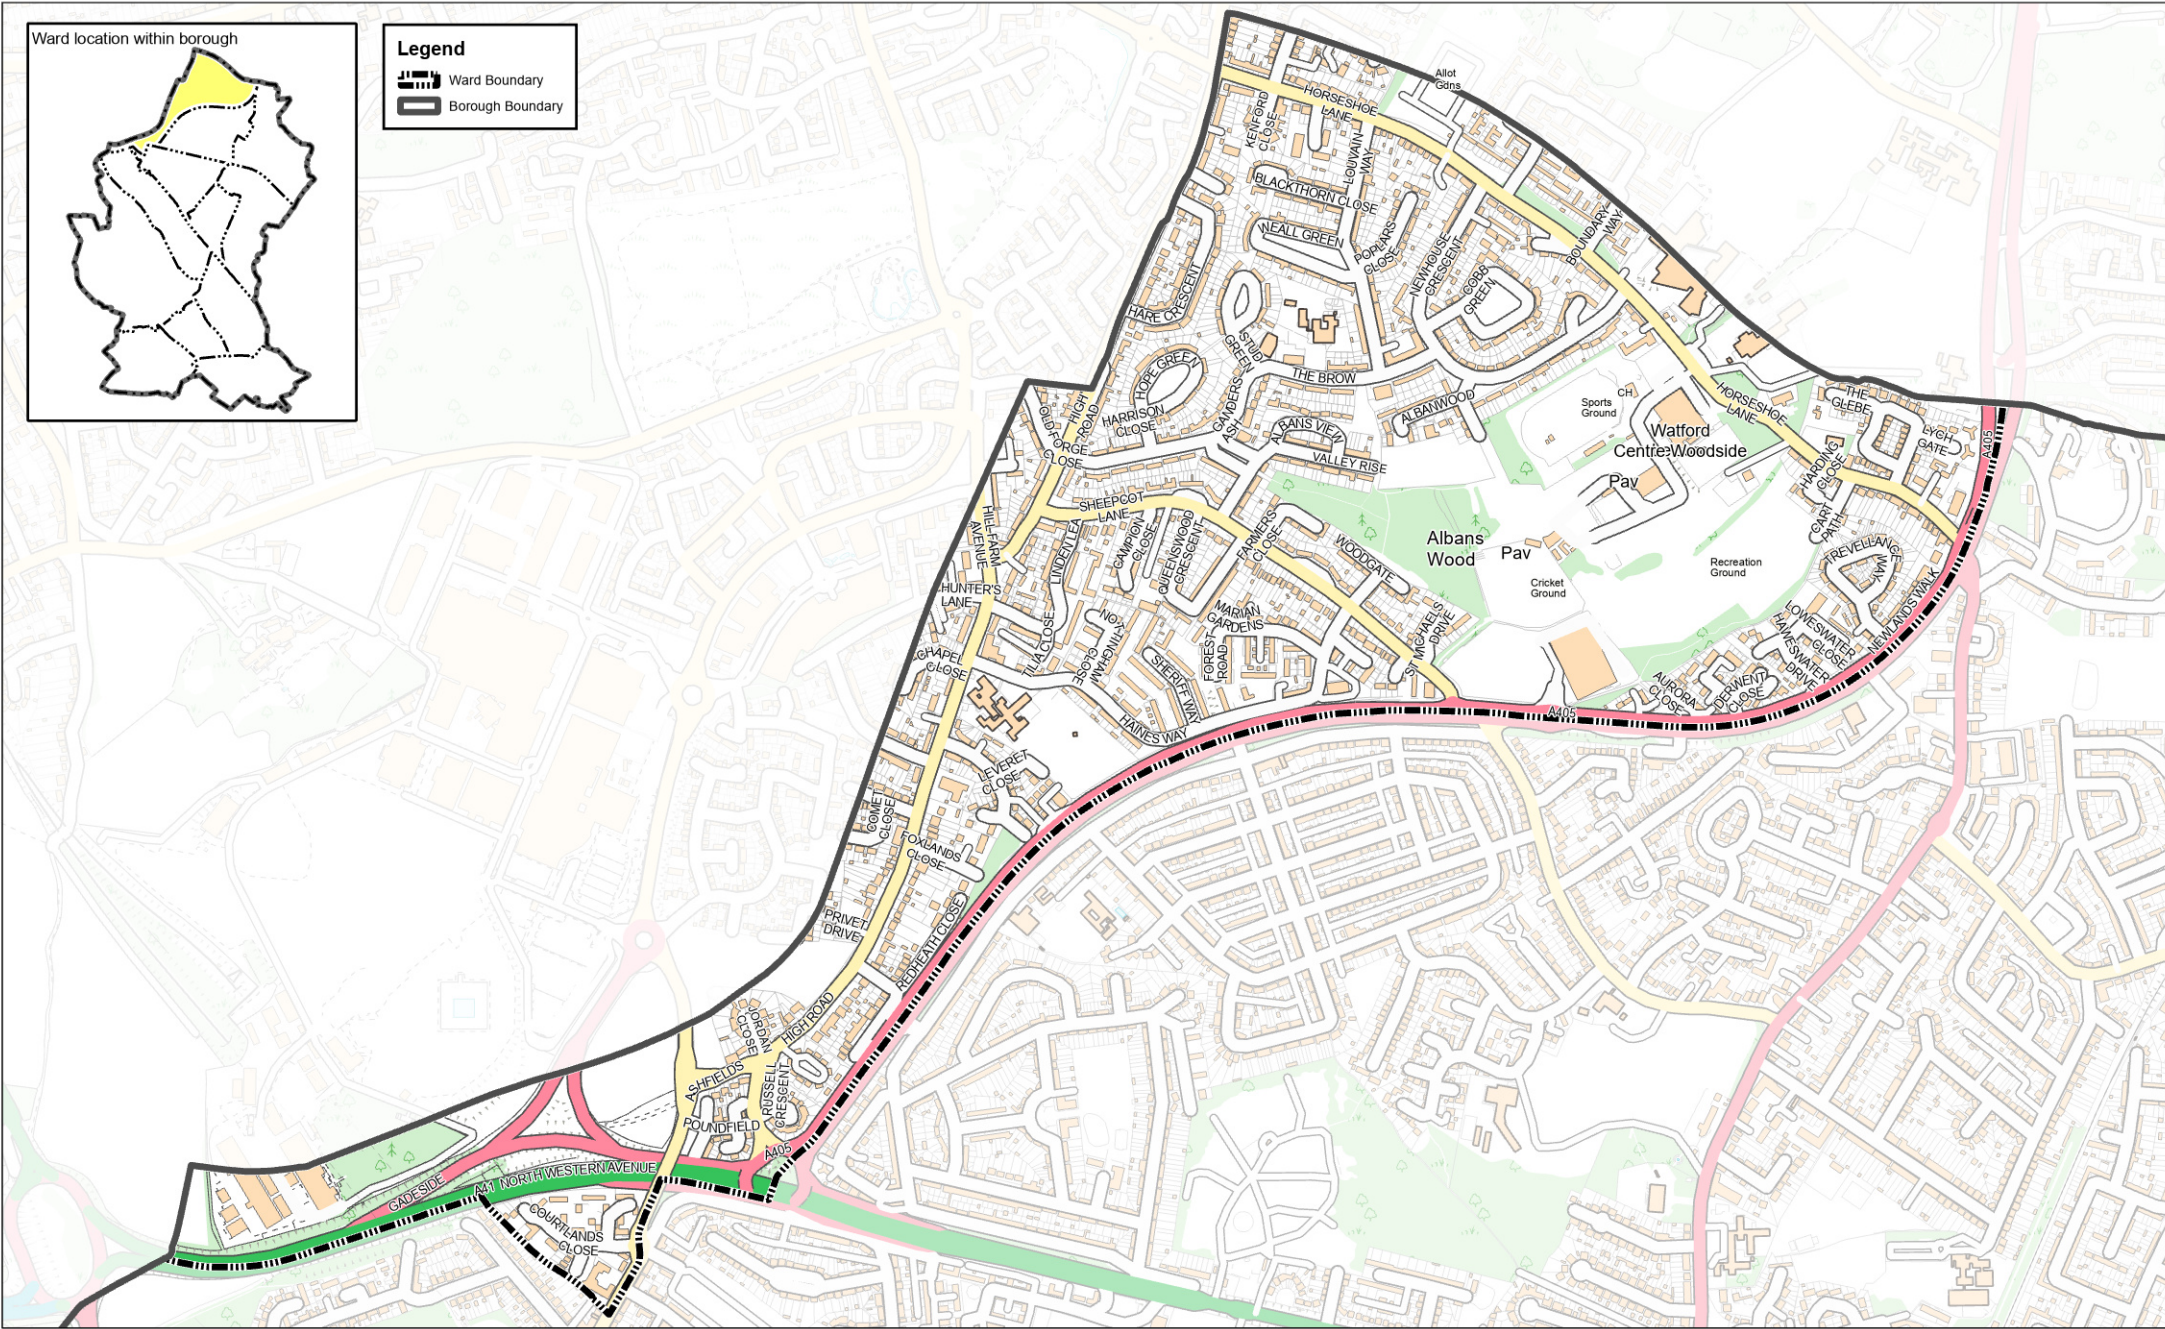

Ward location within borough

**Legend**

- Ward Boundary
- Borough Boundary

**Woodside ward**

Town Hall, Watford,  
Hertfordshire WD17 3EX

Map Produced by: Corporate GIS  
Publication Date: 17/02/2025

Scale 1:12,300  
At A4

© Crown copyright and database rights  
2025 Ordnance Survey AC0000822958