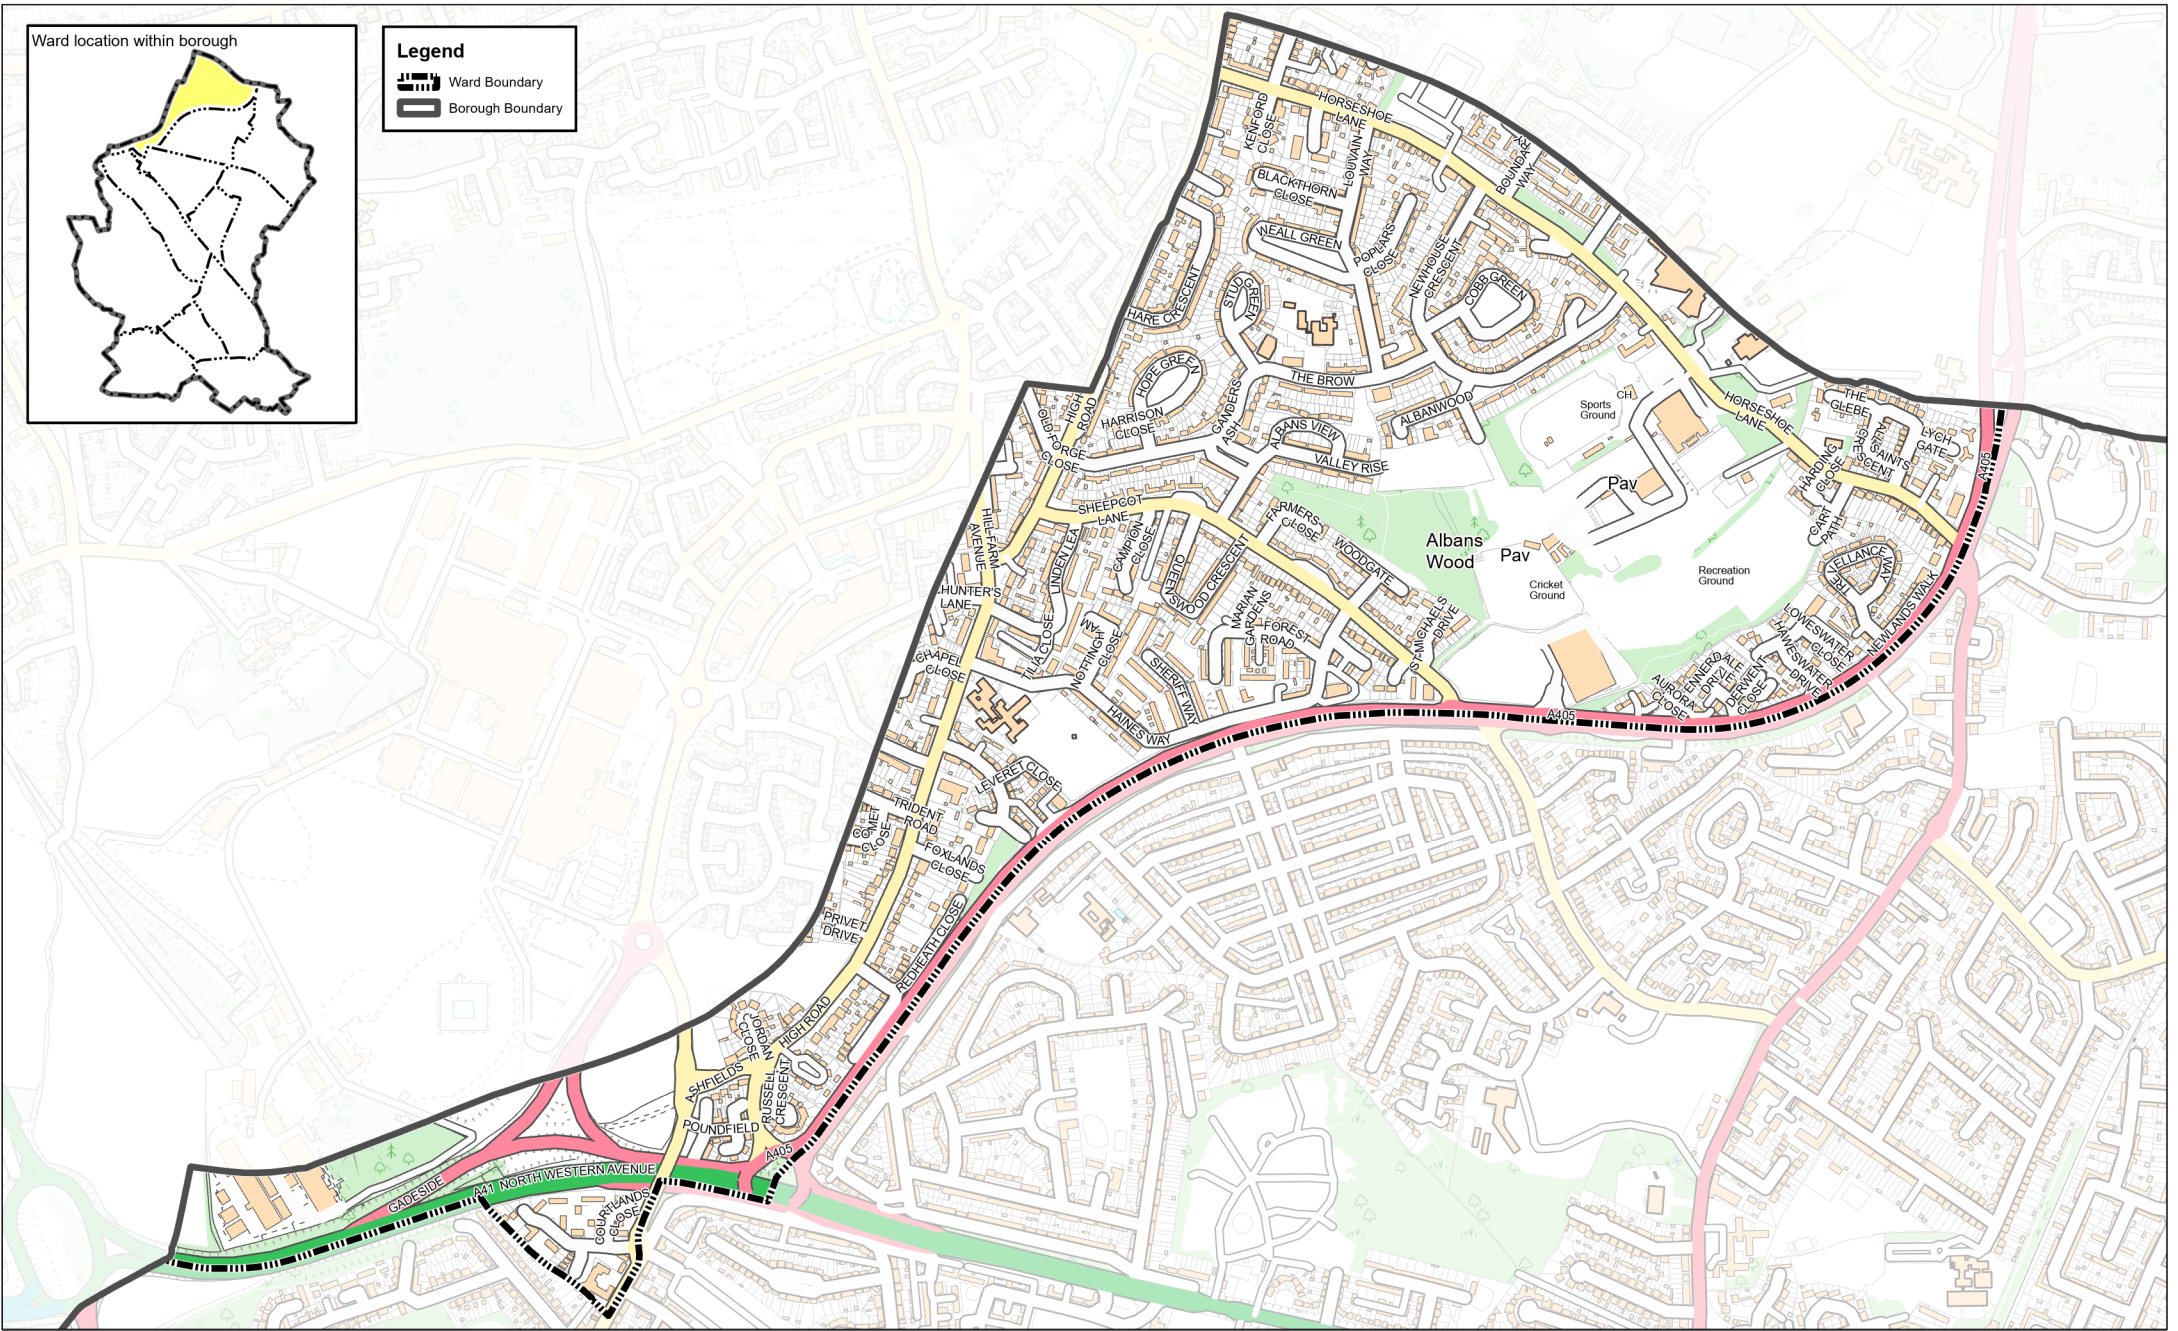

Ward location within borough

Legend

- Ward Boundary
- Borough Boundary

**WATFORD
BOROUGH
COUNCIL**

Town Hall, Watford,
Hertfordshire WD17 3EX

Woodside ward

Map Produced by: Corporate GIS
Publication Date: 30/01/2023

Scale **1:12,300**
At A4

© Crown copyright and database rights
2023 Ordnance Survey 100018689