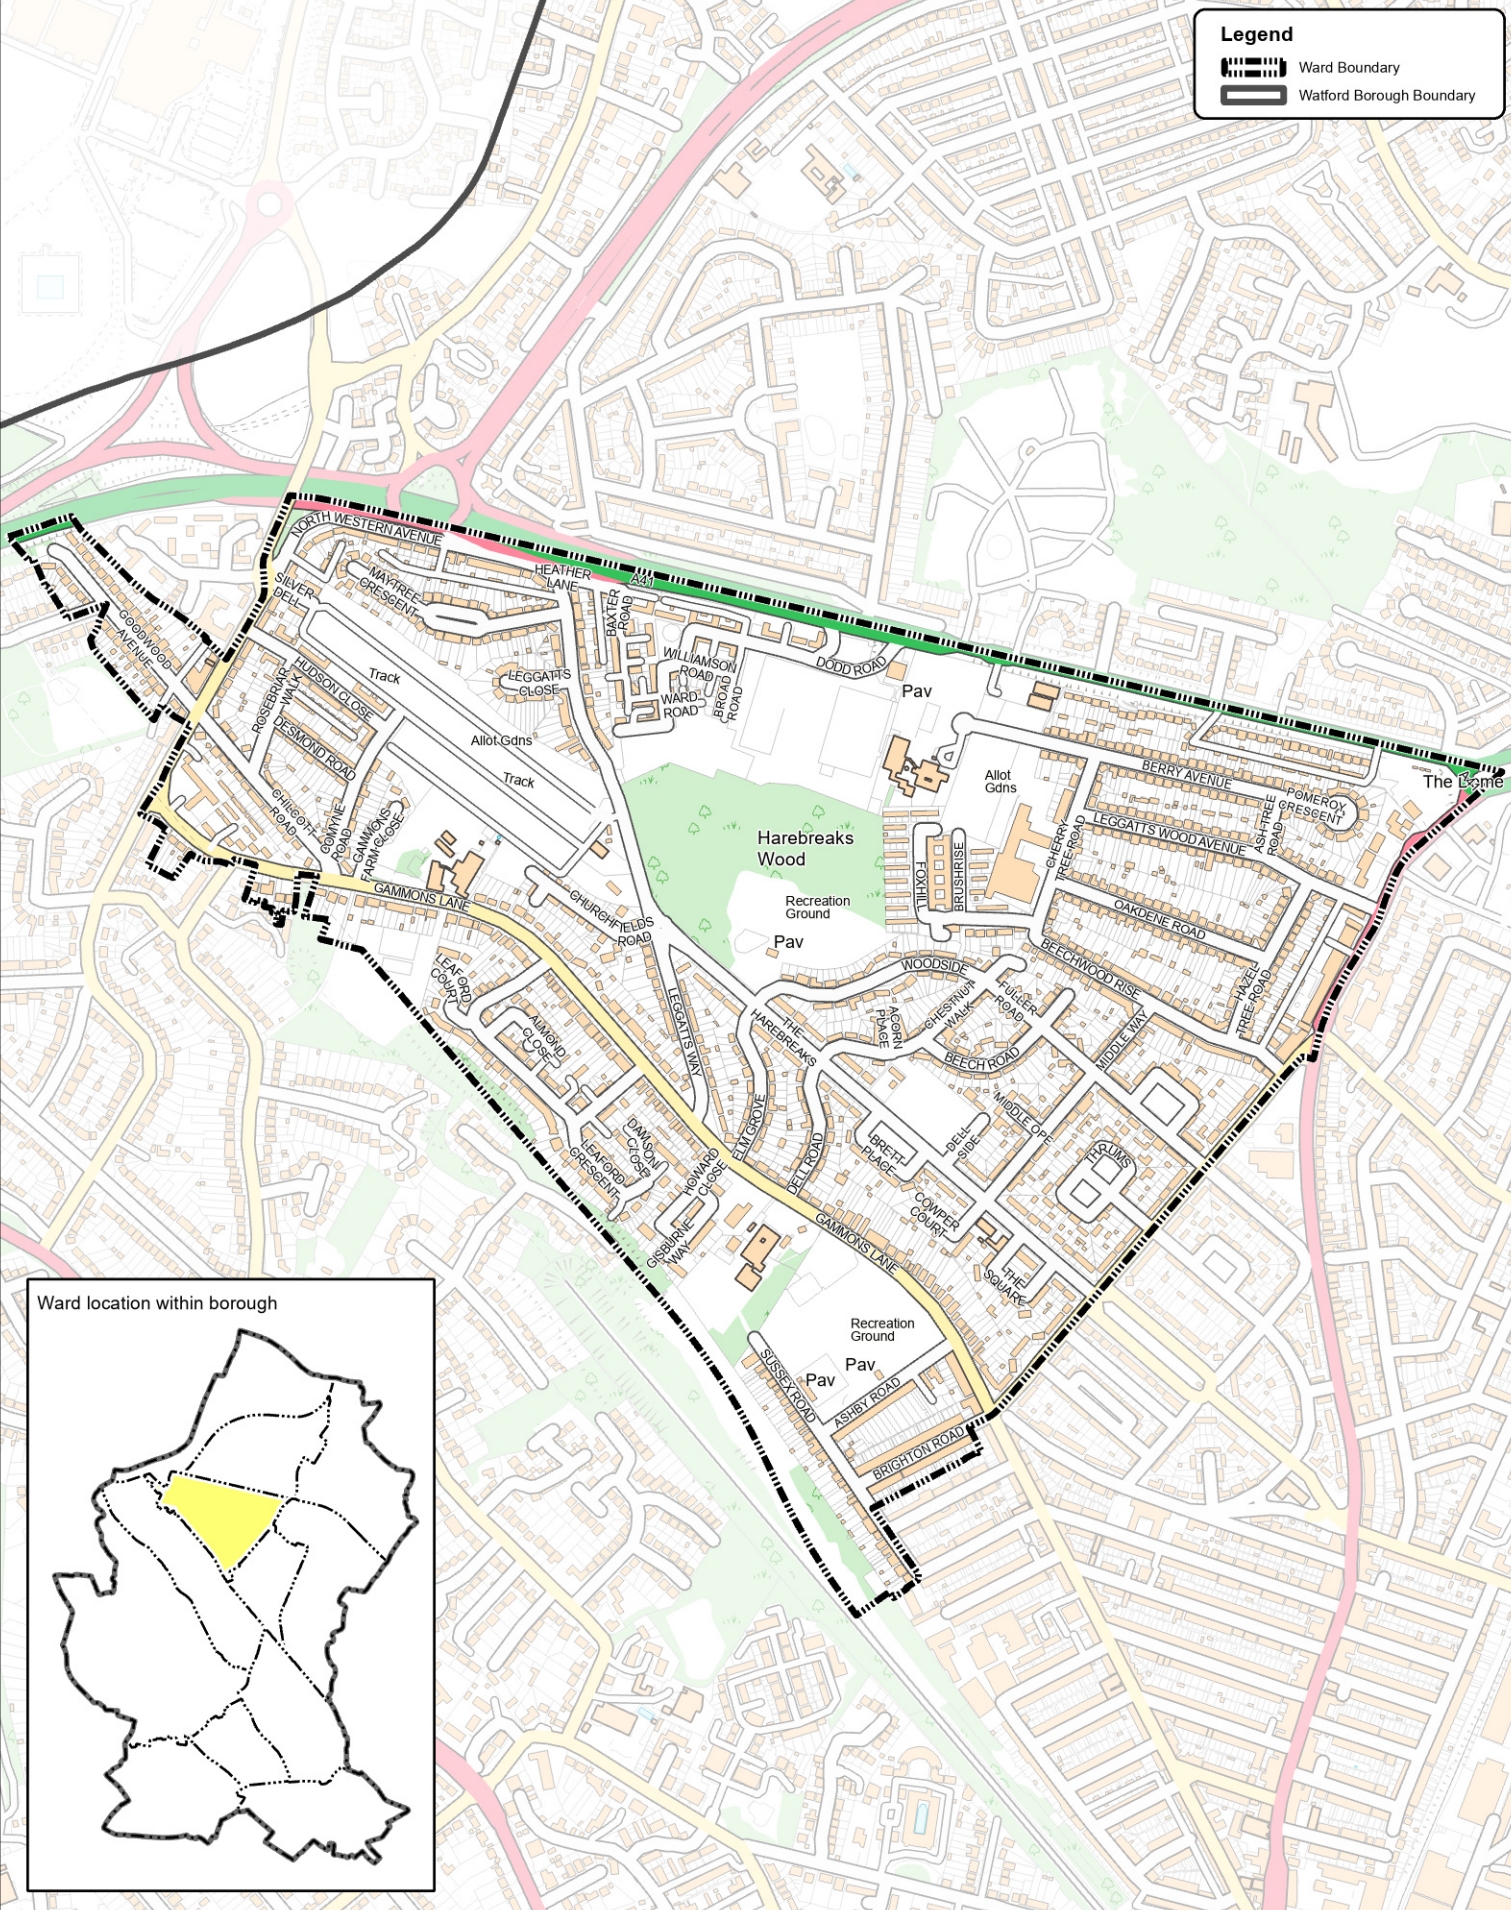

Legend

-  Ward Boundary
-  Watford Borough Boundary

Leggatts Ward Map

Town Hall, Watford,
Hertfordshire WD17 3EX

Map Produced by: Corporate GIS
Publication Date: 17/02/2025

Scale 1:10,100
At A4

© Crown copyright and database rights
2025 Ordnance Survey AC000822958