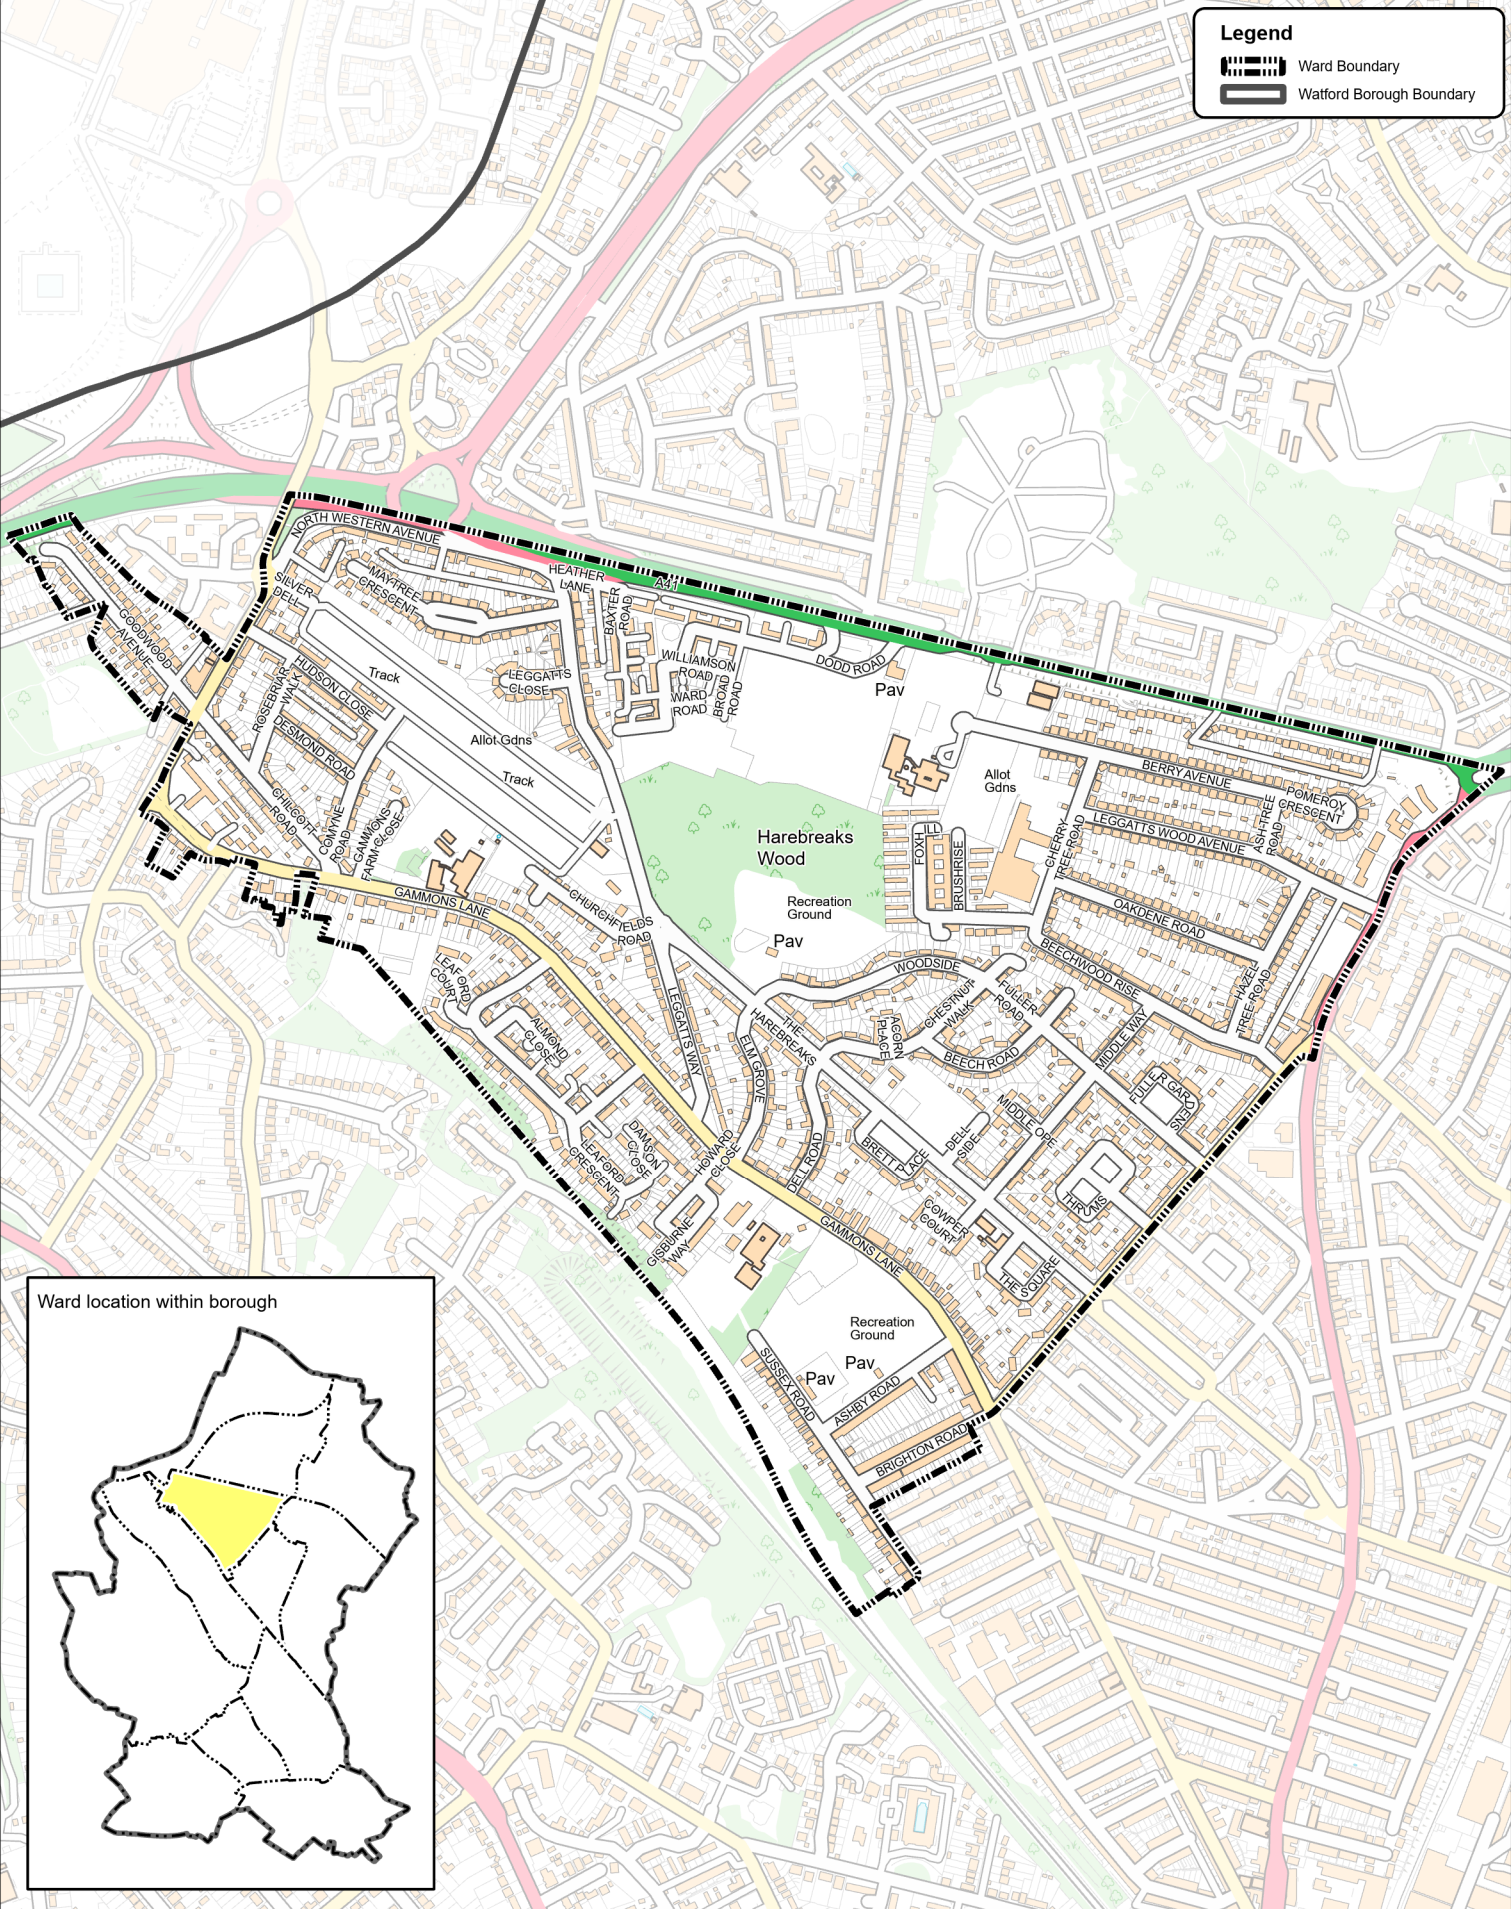

**Legend**

-  Ward Boundary
-  Watford Borough Boundary

**Leggatts Ward Map**

Town Hall, Watford,  
Hertfordshire WD17 3EX

Map Produced by: Corporate GIS  
Publication Date: 30/01/2023

Scale 1:10,100  
At A4

© Crown copyright and database rights  
2023 Ordnance Survey 100018689