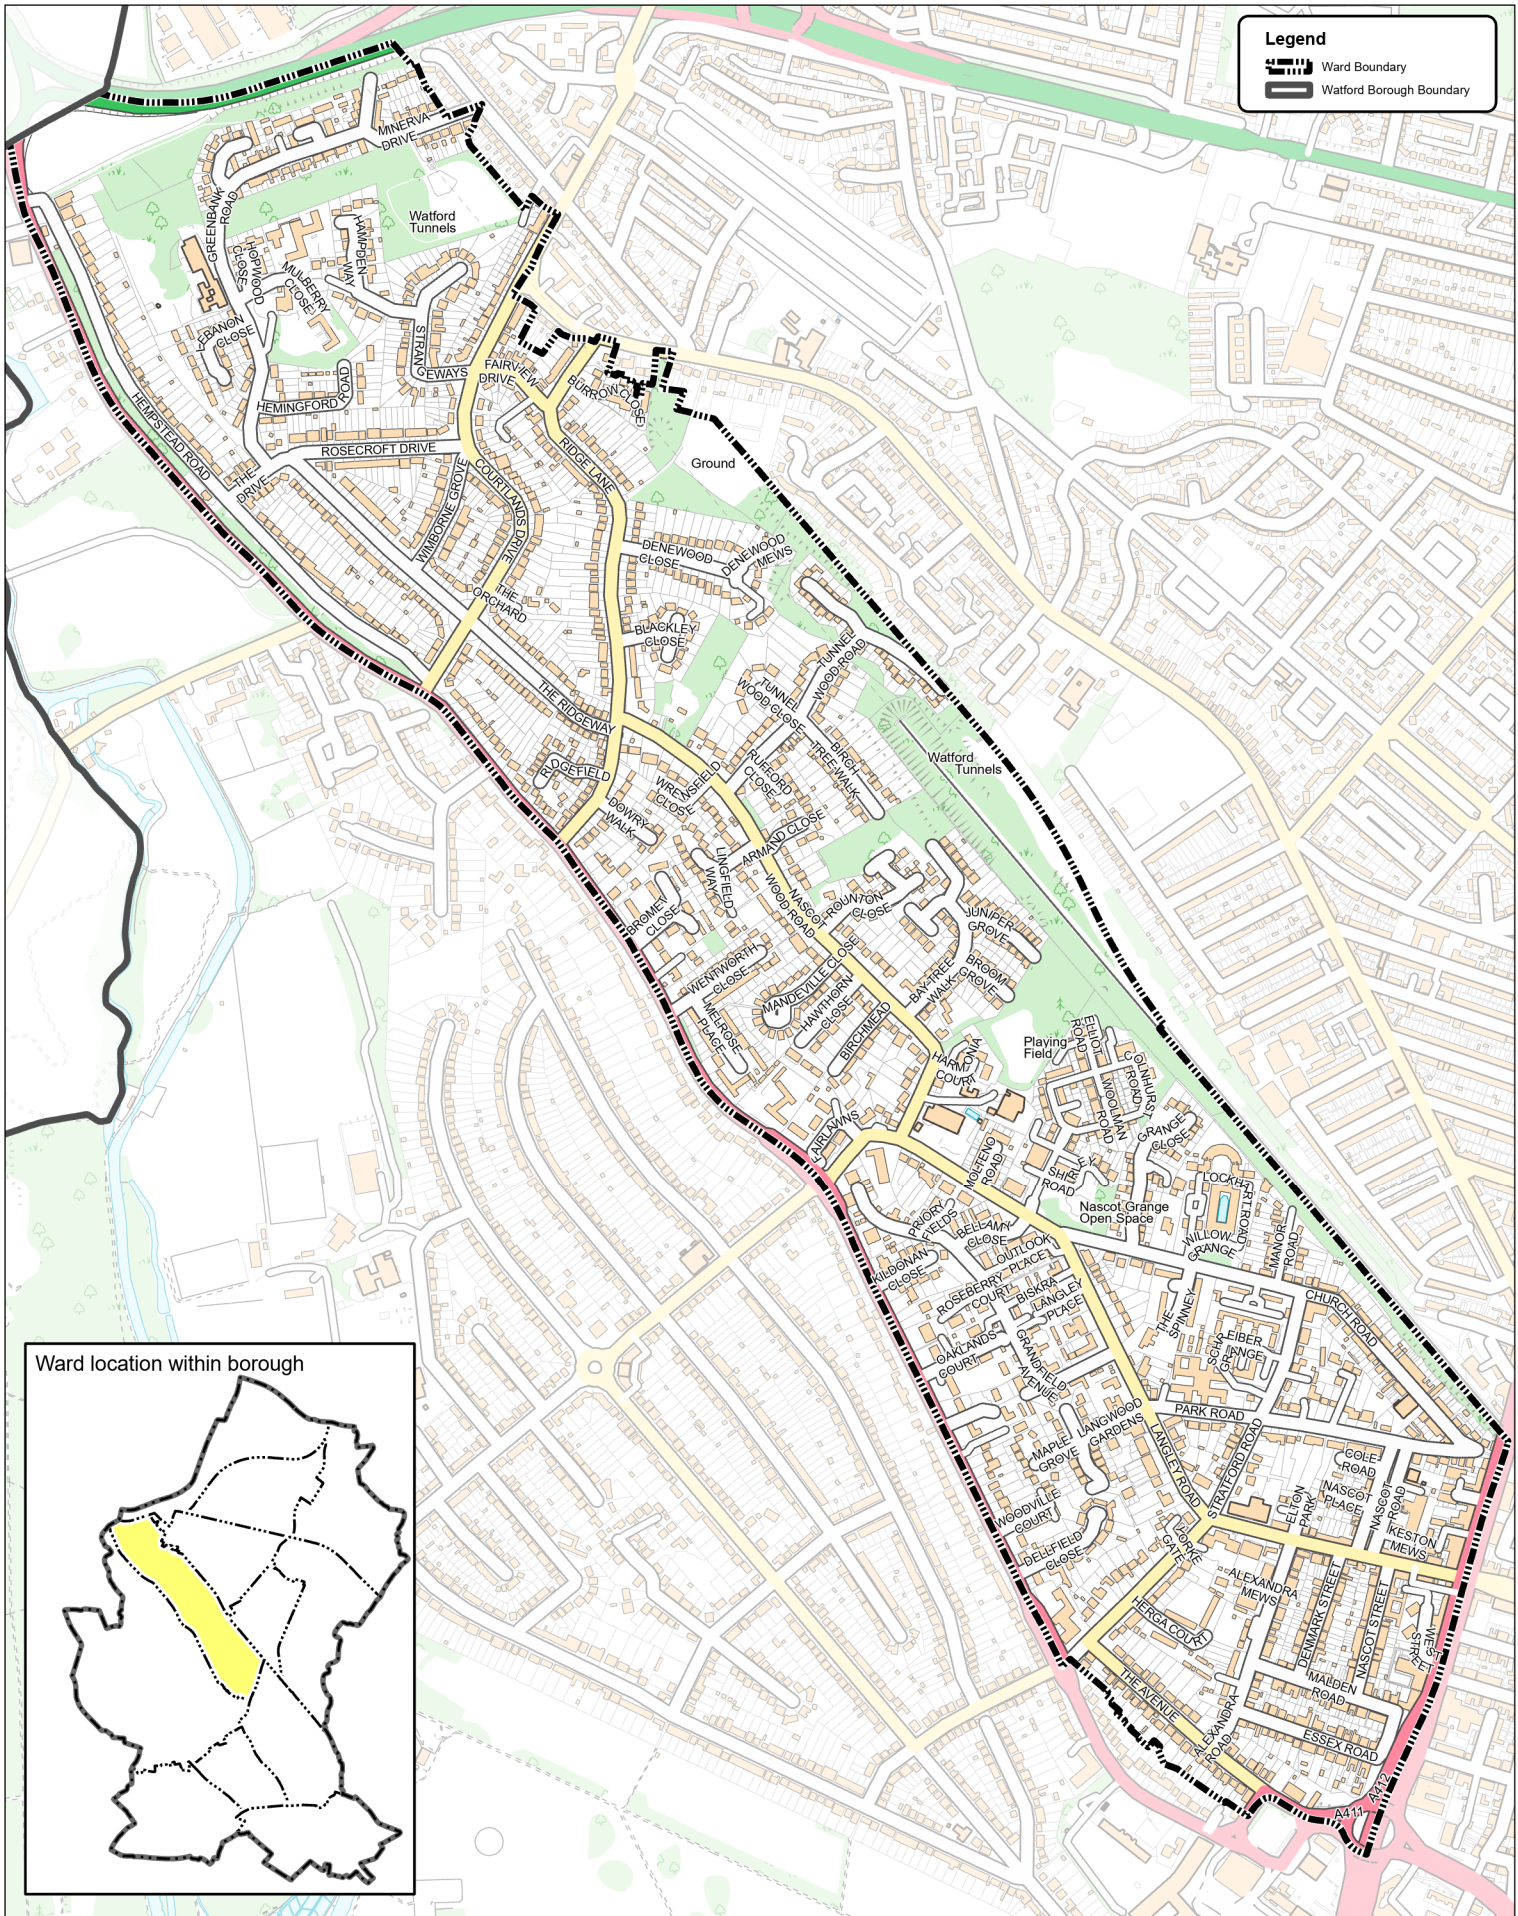

**Legend**

- Ward Boundary
- Watford Borough Boundary

**Nascot Ward Map**

Town Hall, Watford,  
Hertfordshire WD17 3EX

Map Produced by: Corporate GIS  
Publication Date: 30/01/2023

Scale 1:11,700  
At A4

© Crown copyright and database rights  
2023 Ordnance Survey 100018689