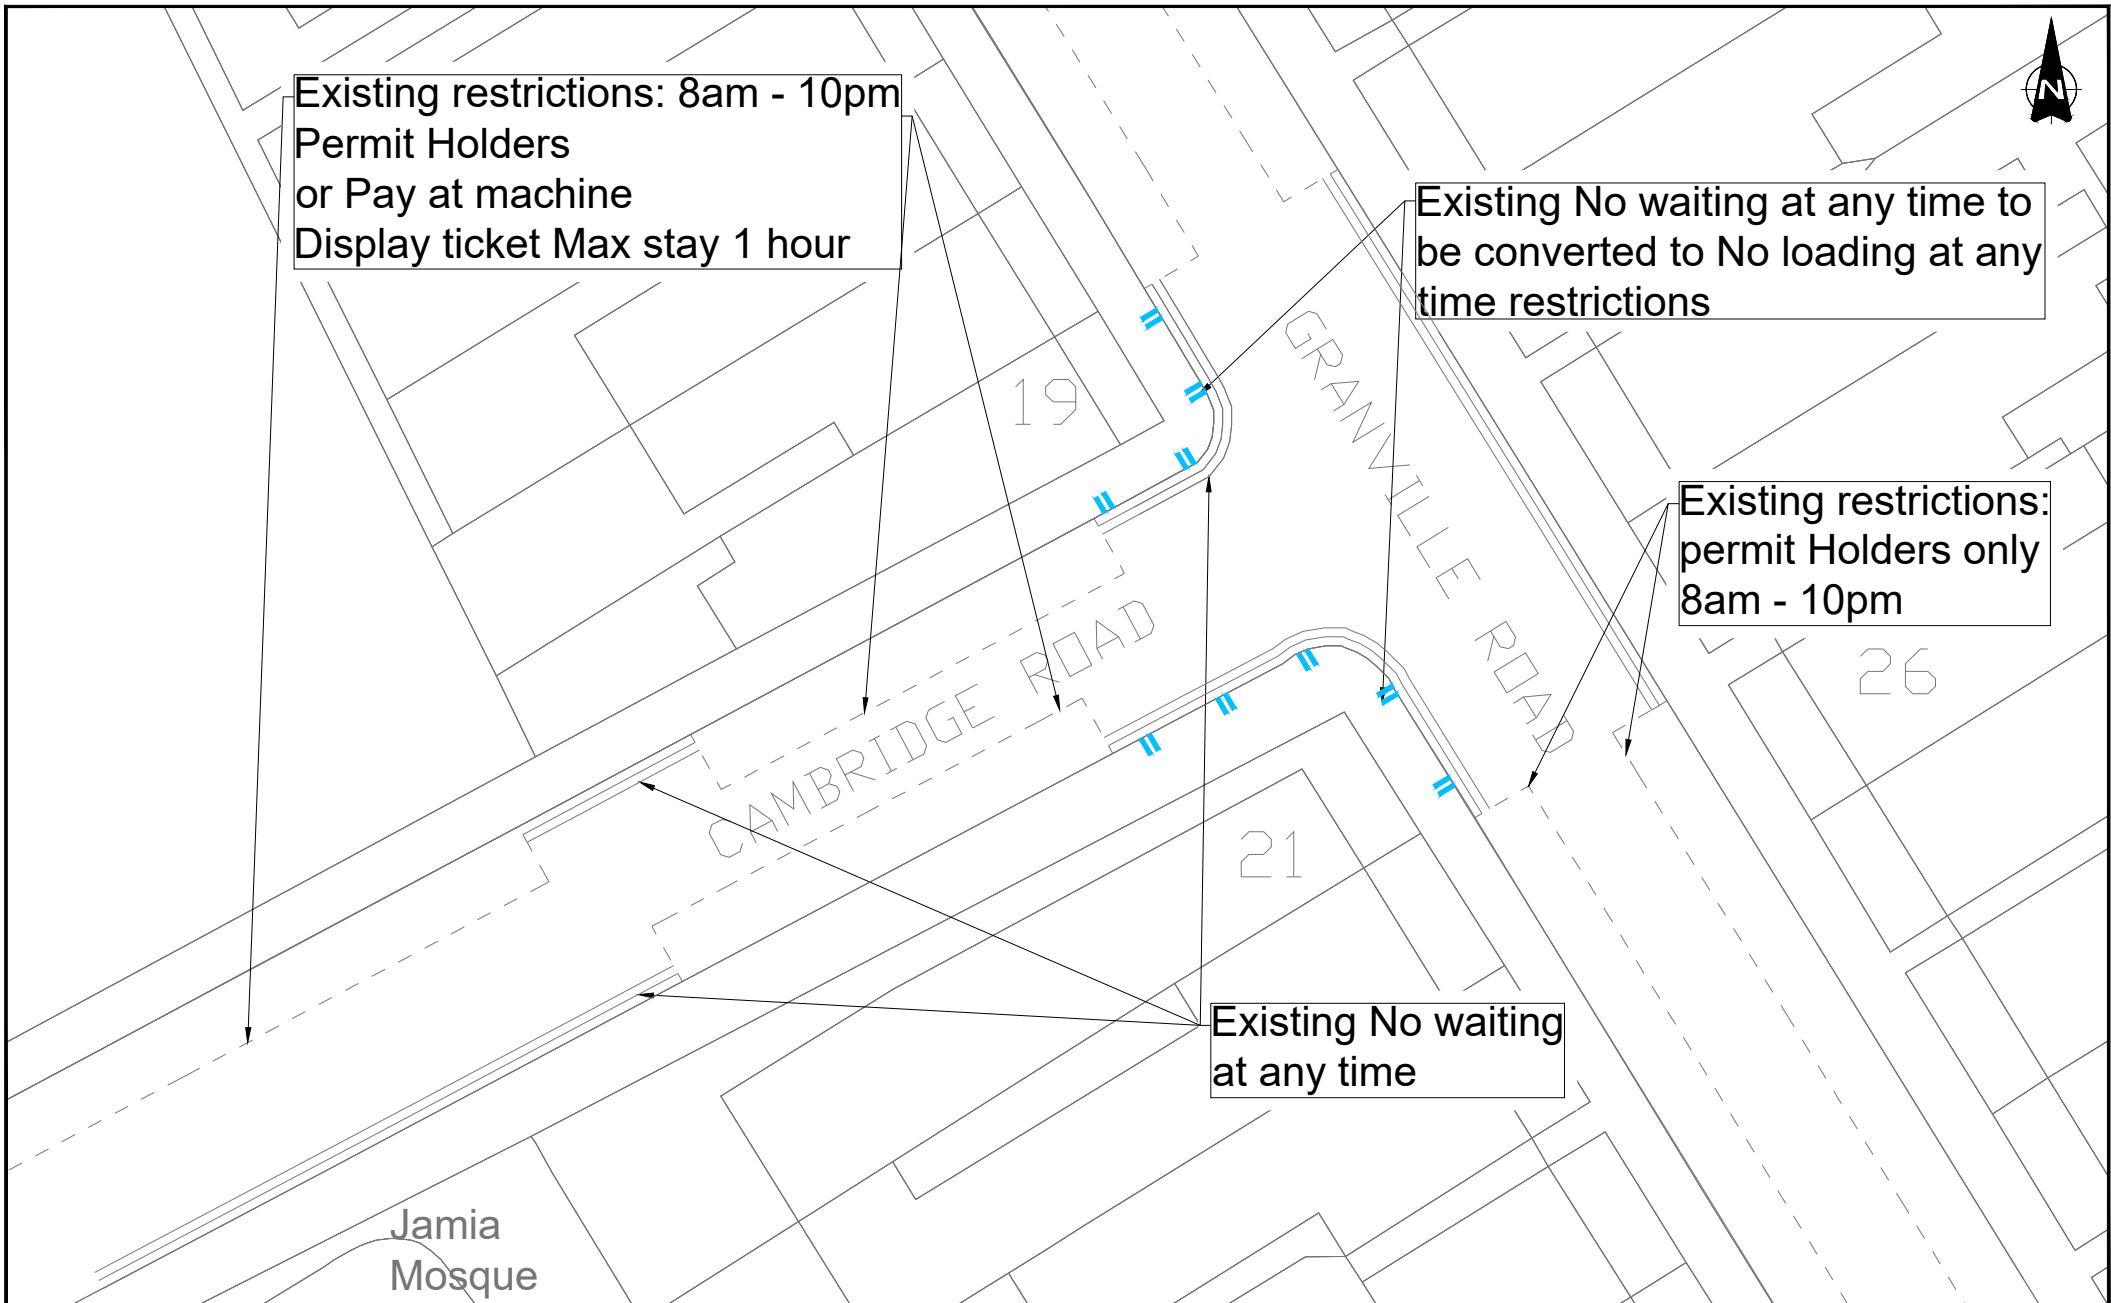

Existing restrictions: 8am - 10pm
 Permit Holders
 or Pay at machine
 Display ticket Max stay 1 hour

Existing No waiting at any time to
 be converted to No loading at any
 time restrictions

Existing restrictions:
 permit Holders only
 8am - 10pm

Existing No waiting
 at any time

**WATFORD
 BOROUGH
 COUNCIL**

**INDICATIVE DRAWING
 DO NOT SCALE**
 Layout based on Ordnance Survey MasterMap,
 ©Crown Copyright 2018. All rights reserved.
 Licence number 100022432.

Project
**Waiting Restrictions Review
 Autumn 2022/23**

Title
**Granville Road and
 Cambridge road
 junction**

Drawn NA	Checked AS	Reviewed	Approved
Original drg. size A4	Date of Issue 09/02/2023	Scale Not to Scale	Drawing Status Statutory Consultation
Drawing Number WR23/SC/CE4			Rev. A