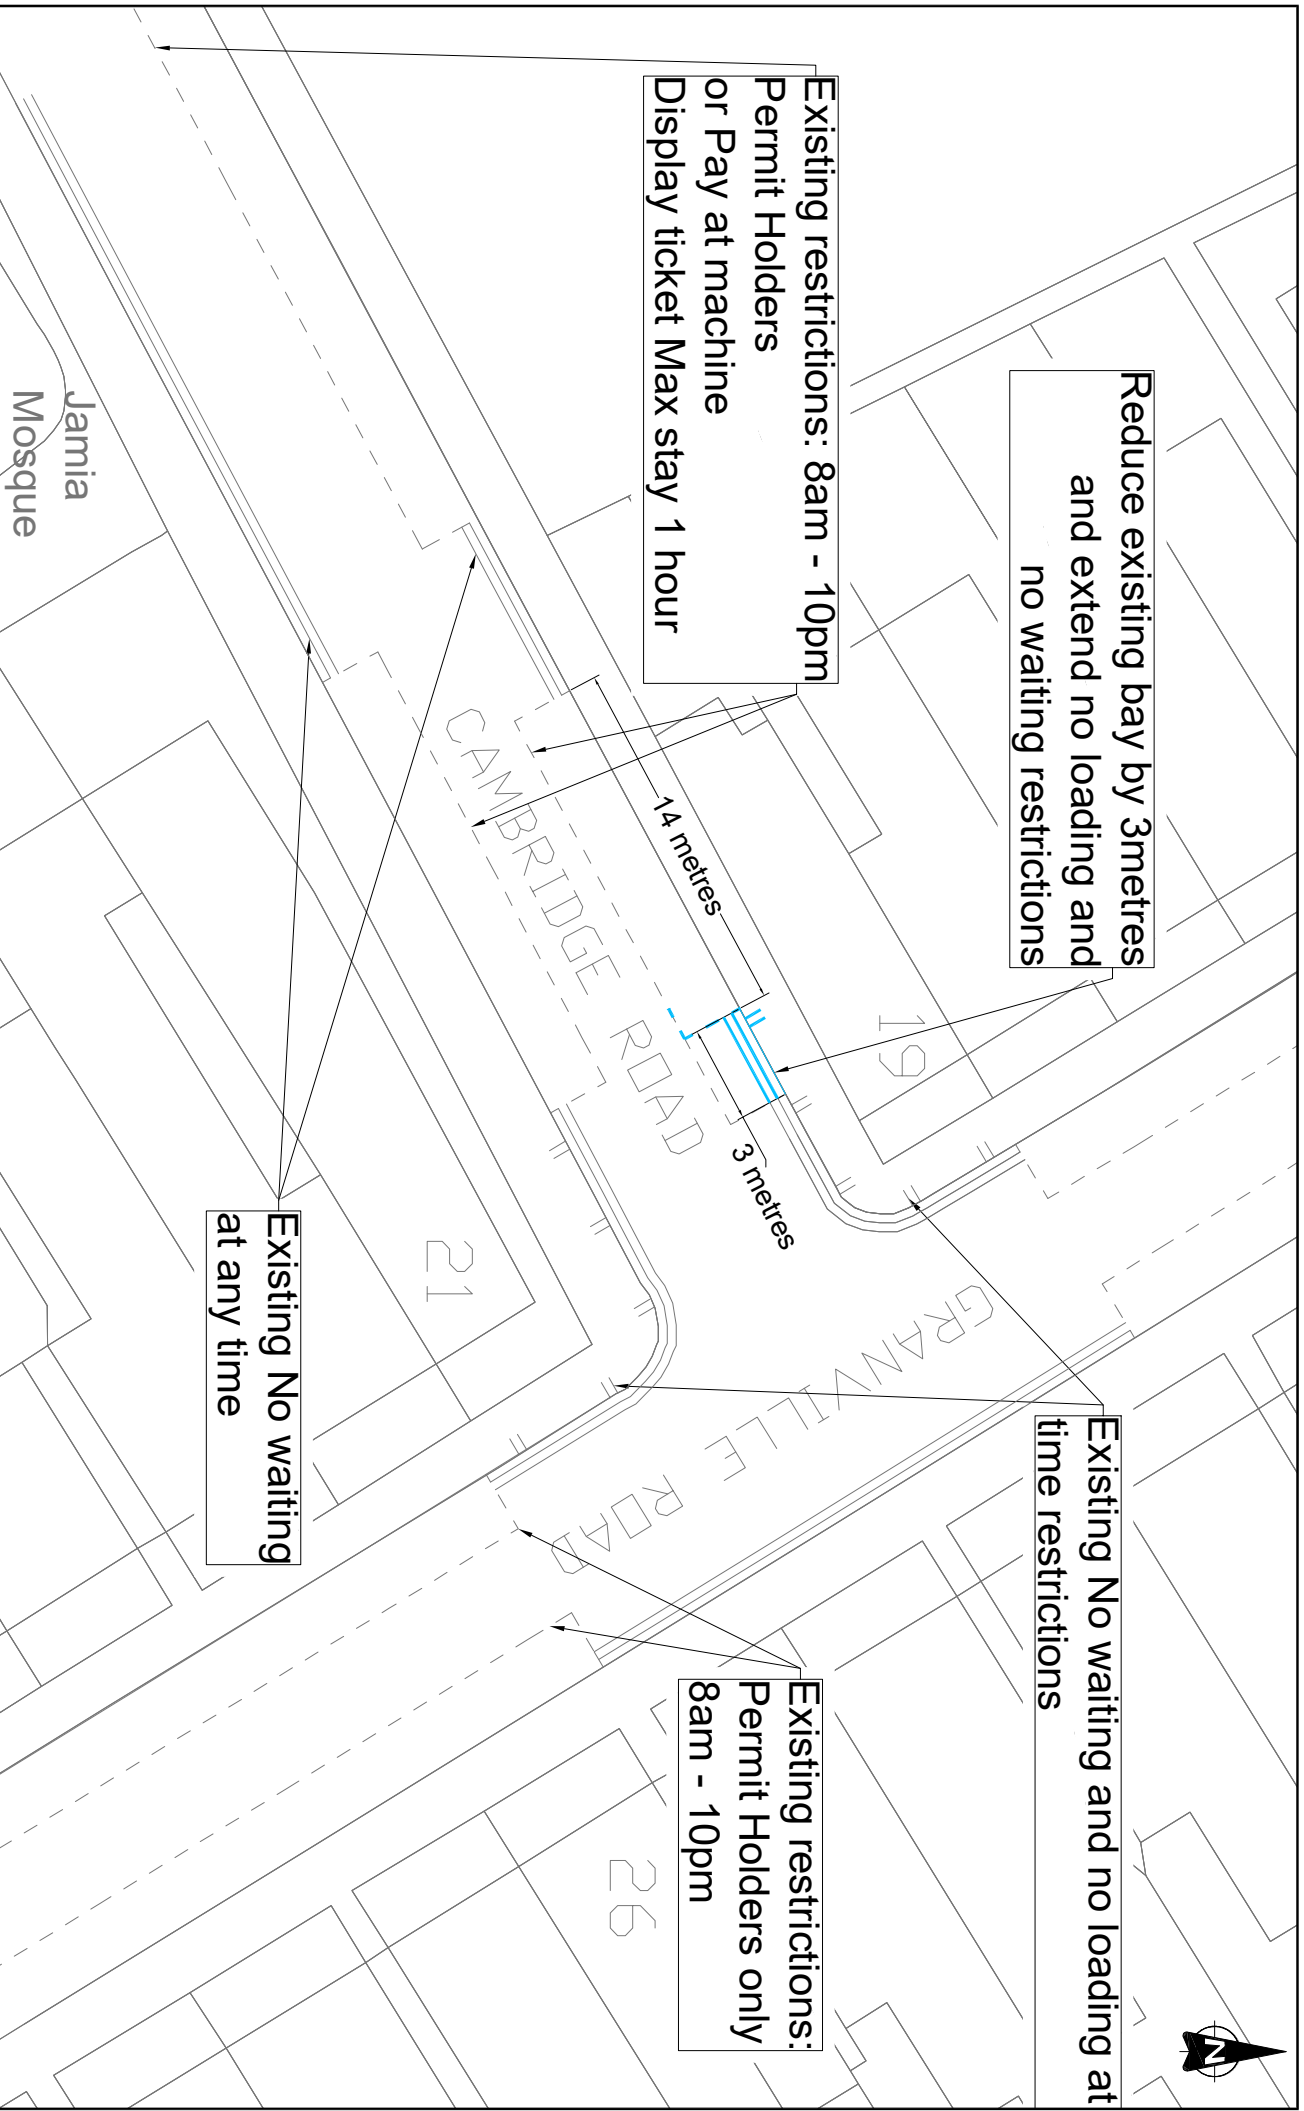

Reduce existing bay by 3metres and extend no loading and no waiting restrictions

Existing No waiting and no loading at time restrictions

Existing restrictions: 8am - 10pm  
Permit Holders  
or Pay at machine  
Display ticket Max stay 1 hour

Existing restrictions:  
Permit Holders only  
8am - 10pm

Existing No waiting at any time

Jamia Mosque

**WATFORD BOROUGH COUNCIL**

**INDICATIVE DRAWING  
DO NOT SCALE**  
Layout based on Dr-Drance Survey MasterMap,  
©Crown Copyright 2018. All rights reserved.  
Licence number 100022432.

Project  
**Waiting Restrictions Review  
Spring 2023**

Title  
**Granville Road and  
Cambridge road  
Junction**

Drawn	Checked	Reviewed	Approved
NA	AS		
Original dwg. size A4	Date of issue 01/4/06/2023	Scale Not to Scale	Drawing Status Informal Consultation
Drawing Number WR231/F/CE1			Rev. A