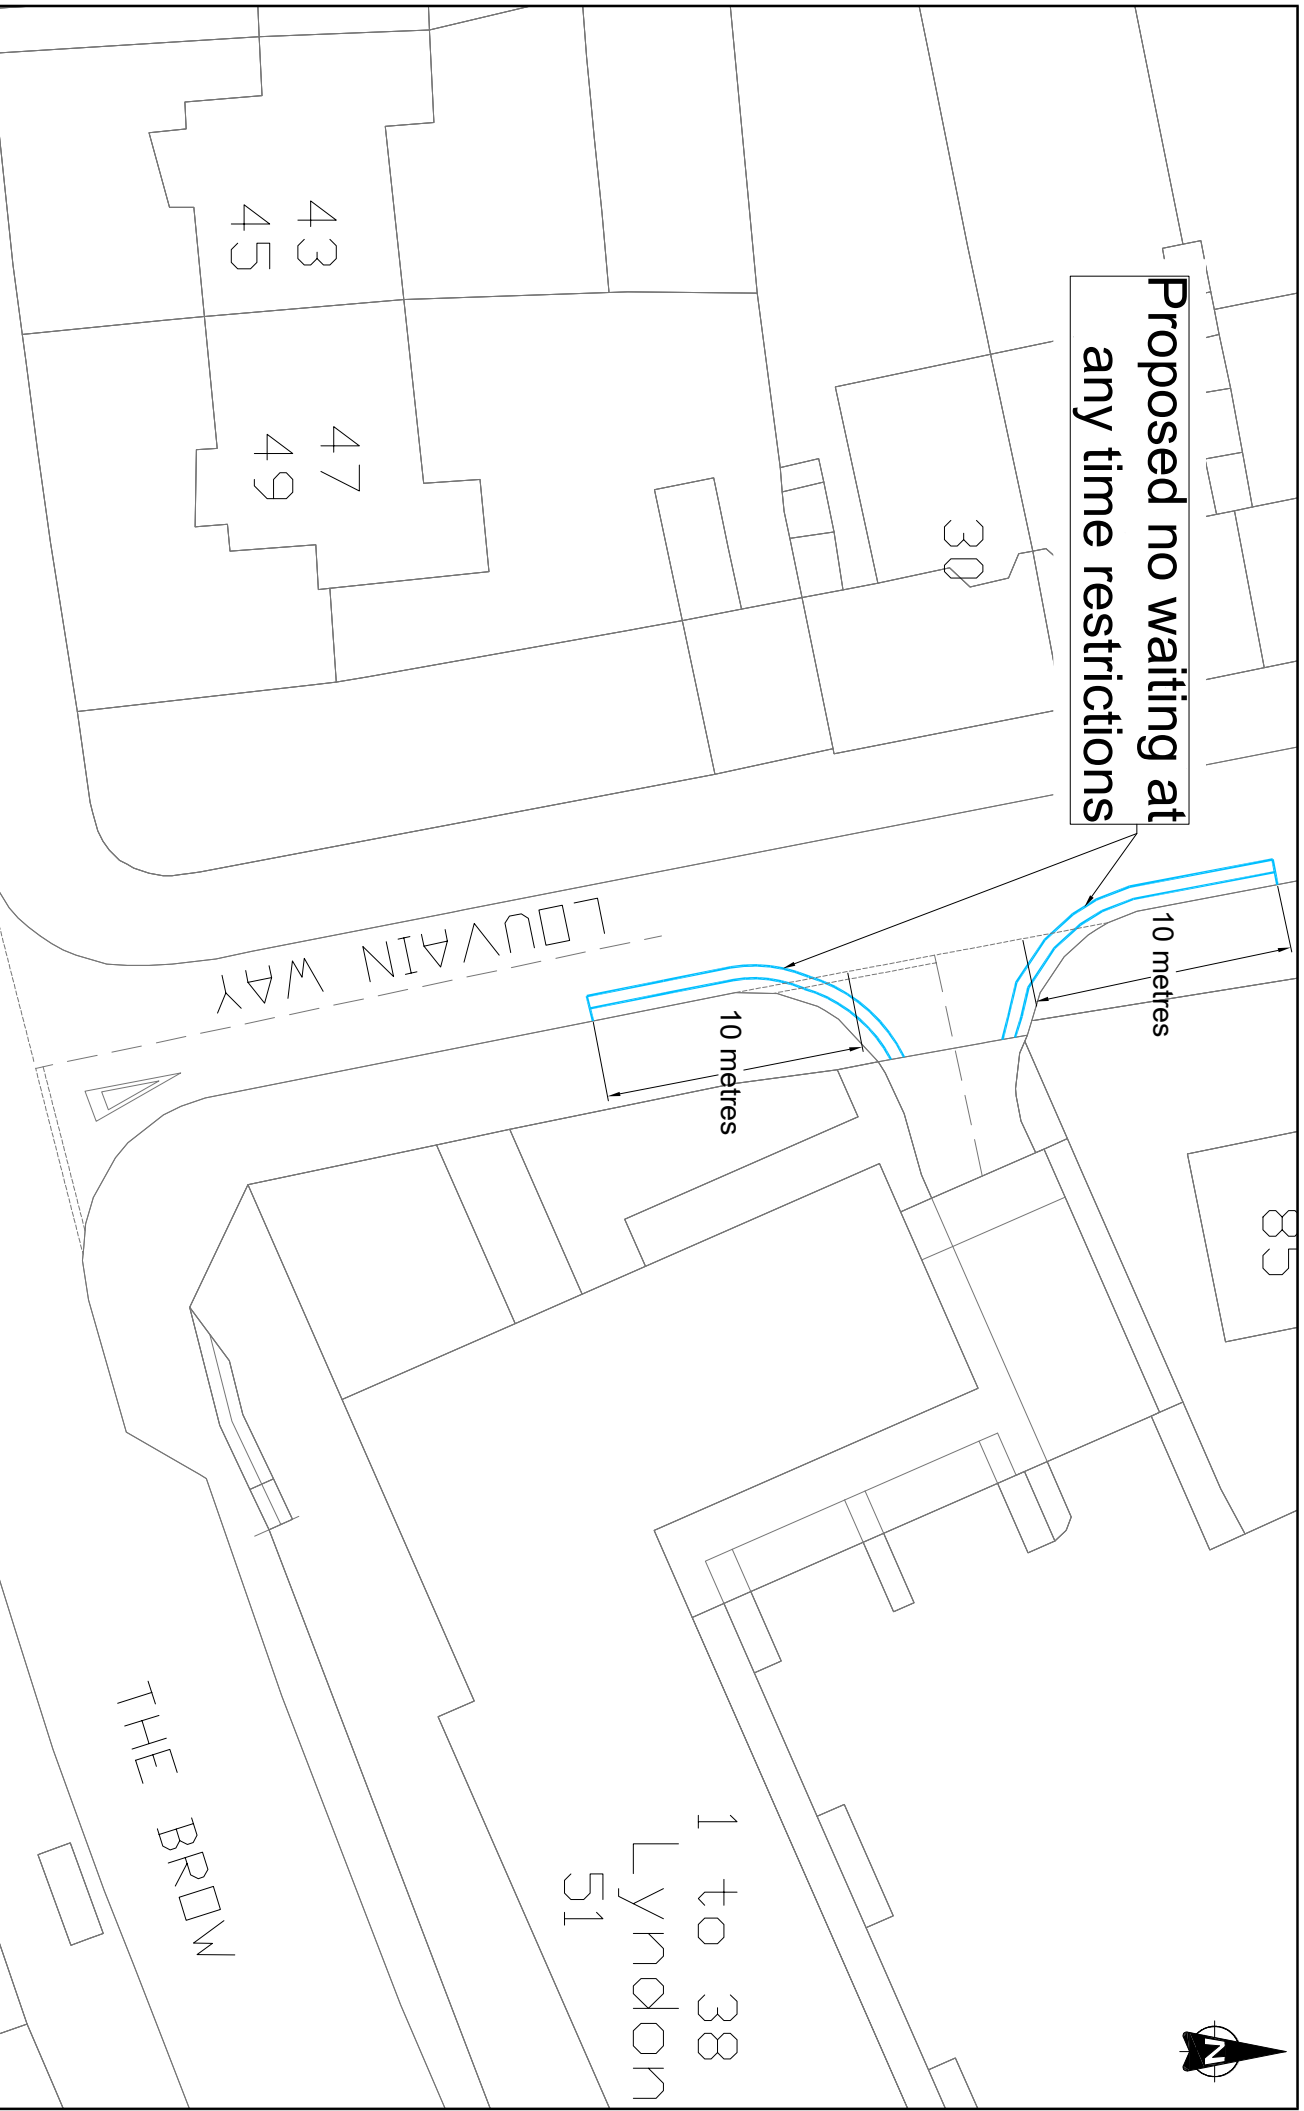

Proposed no waiting at any time restrictions

10 metres

10 metres

WATFORD BOROUGH COUNCIL

**INDICATIVE DRAWING
DO NOT SCALE**
Layout based on Ordnance Survey MasterMap,
© Crown Copyright 2018. All rights reserved.
Licence number 100022432.

Project
**Waiting Restrictions Review
Spring 2023**

Title
**Louvain Way Junction with access to
Lyndon Court**

Drawn	Checked	Reviewed	Approved
NA	AS		
Original drawing size A4	Date of issue 14/08/2023	Scale Not to Scale	Drawing Status Internal Consultation
Drawing Number WR23/IFWD1			Rev. A