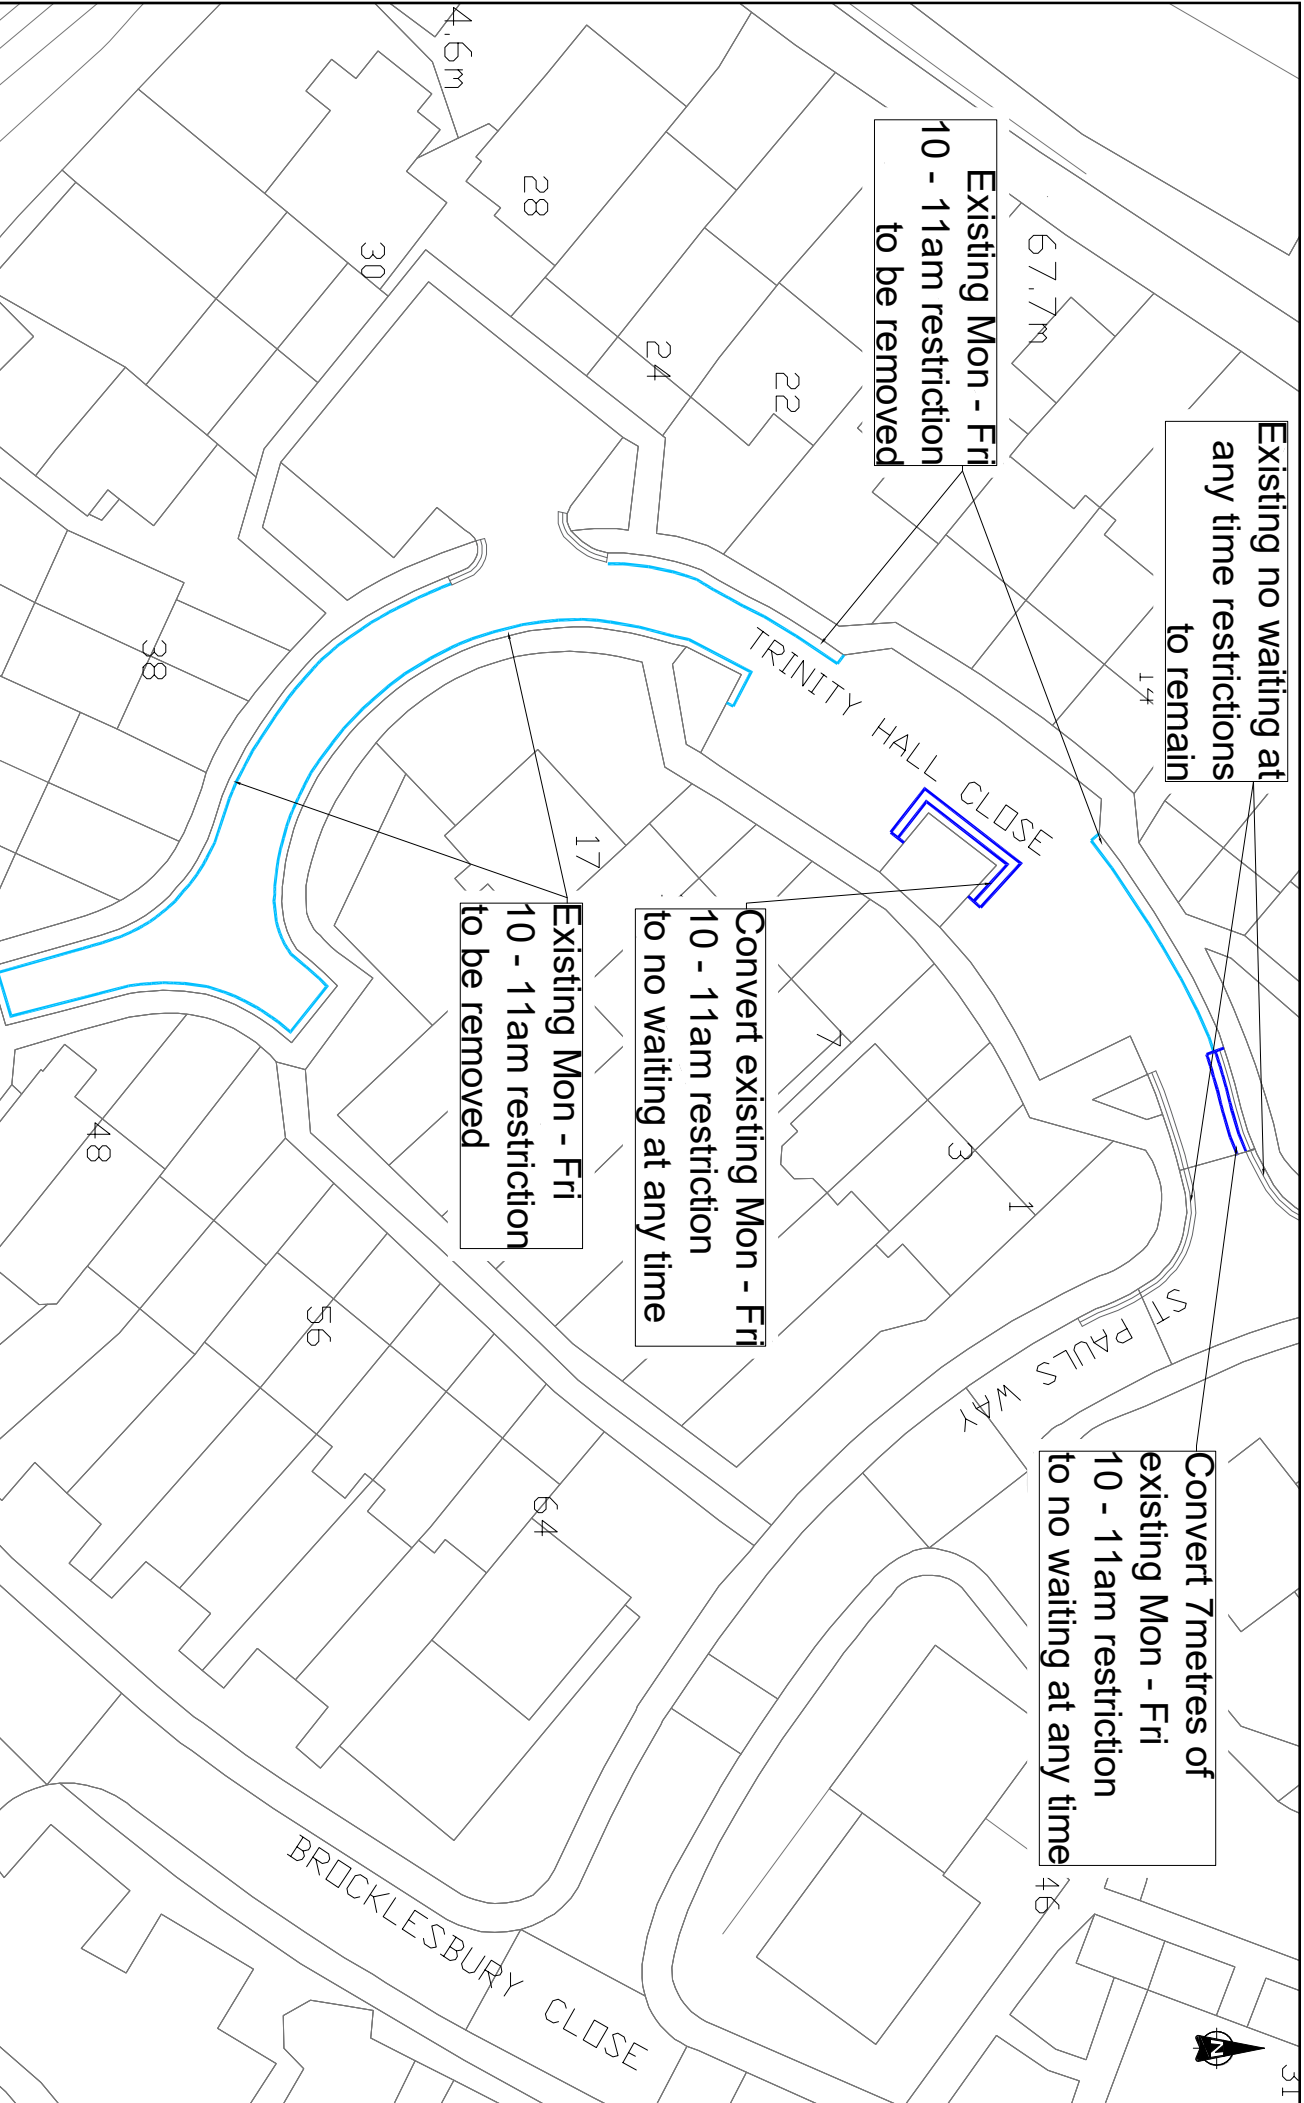

Reviewed

Scale

Not to Scale

Approved

Drawing Status

Internal Consultation

Revision

A

Convert 7metres of
existing Mon - Fri
10 - 11am restriction
to no waiting at any time

31