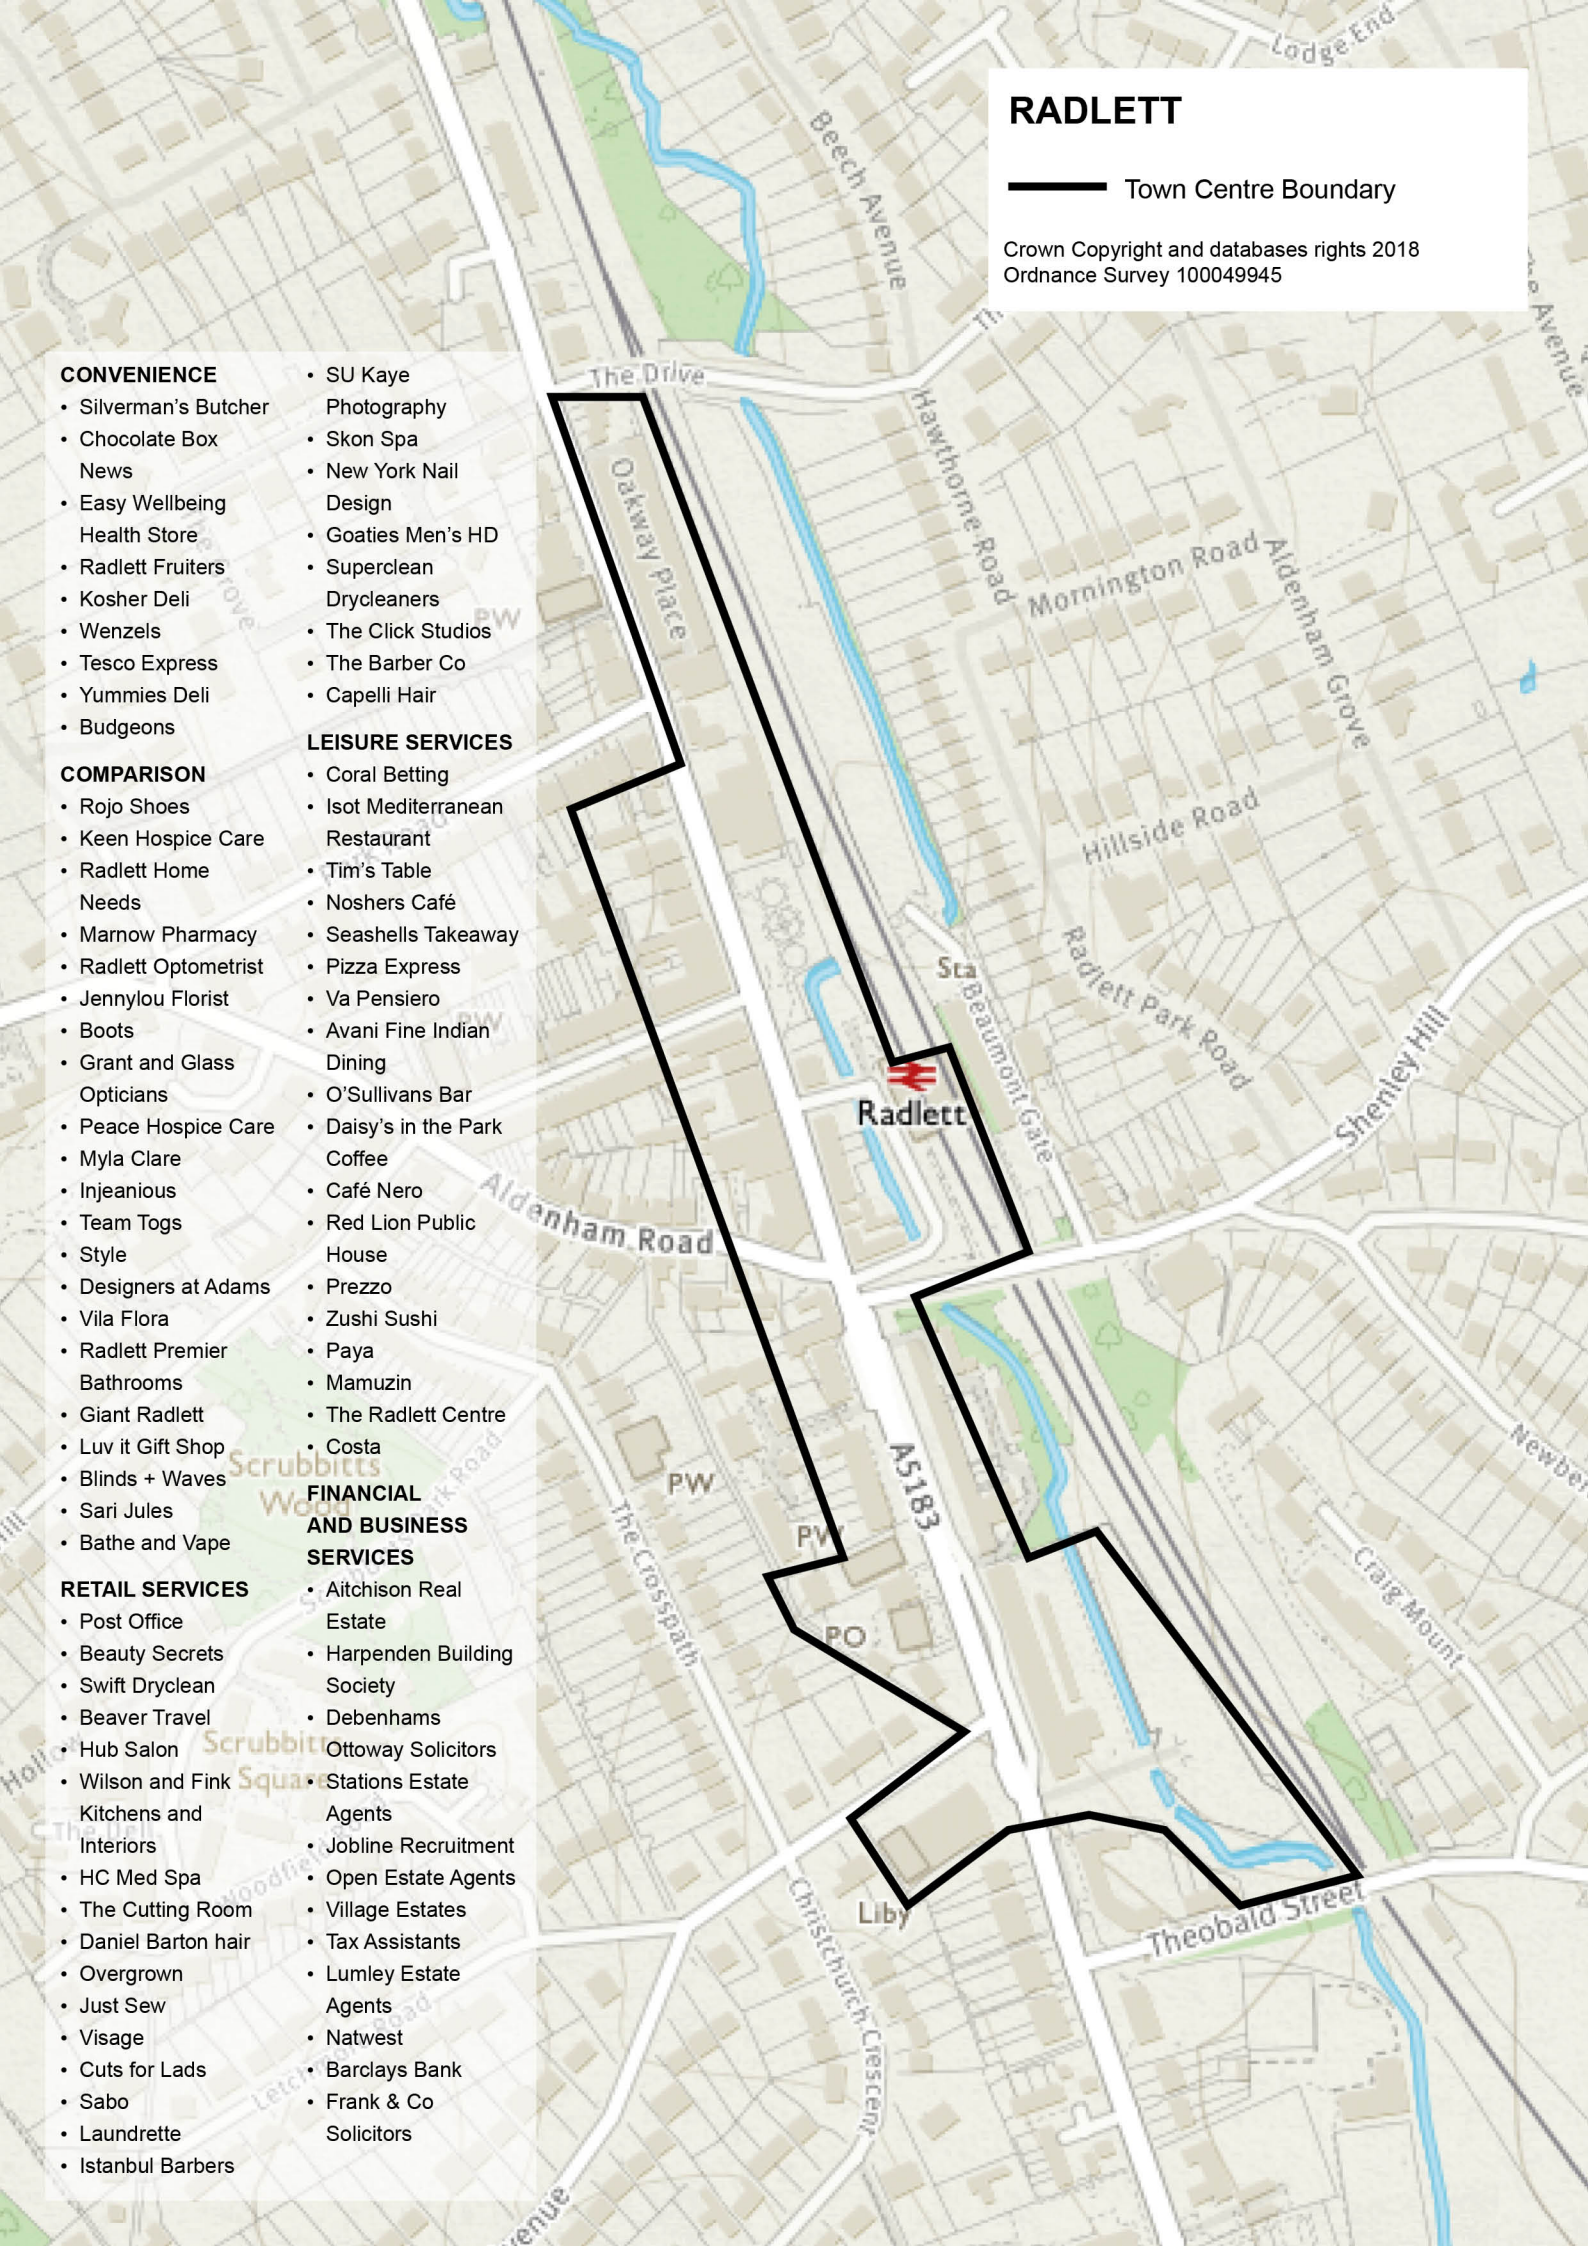

RADLETT

— Town Centre Boundary

Crown Copyright and databases rights 2018
Ordnance Survey 100049945

CONVENIENCE

- Silverman's Butcher
- Chocolate Box News
- Easy Wellbeing Health Store
- Radlett Fruiterers
- Kosher Deli
- Wenzels
- Tesco Express
- Yummies Deli
- Budgeons

ABBOTS LANGLEY

— Town Centre Boundary

Crown Copyright and databases rights 2018
Ordnance Survey 100049945

CONVENIENCE

- Abbots Supermarket
- Season Wines
- Budgeons
- Bill the Baker
- Simon East Butchers
- Bakery
- Martin Mccolls