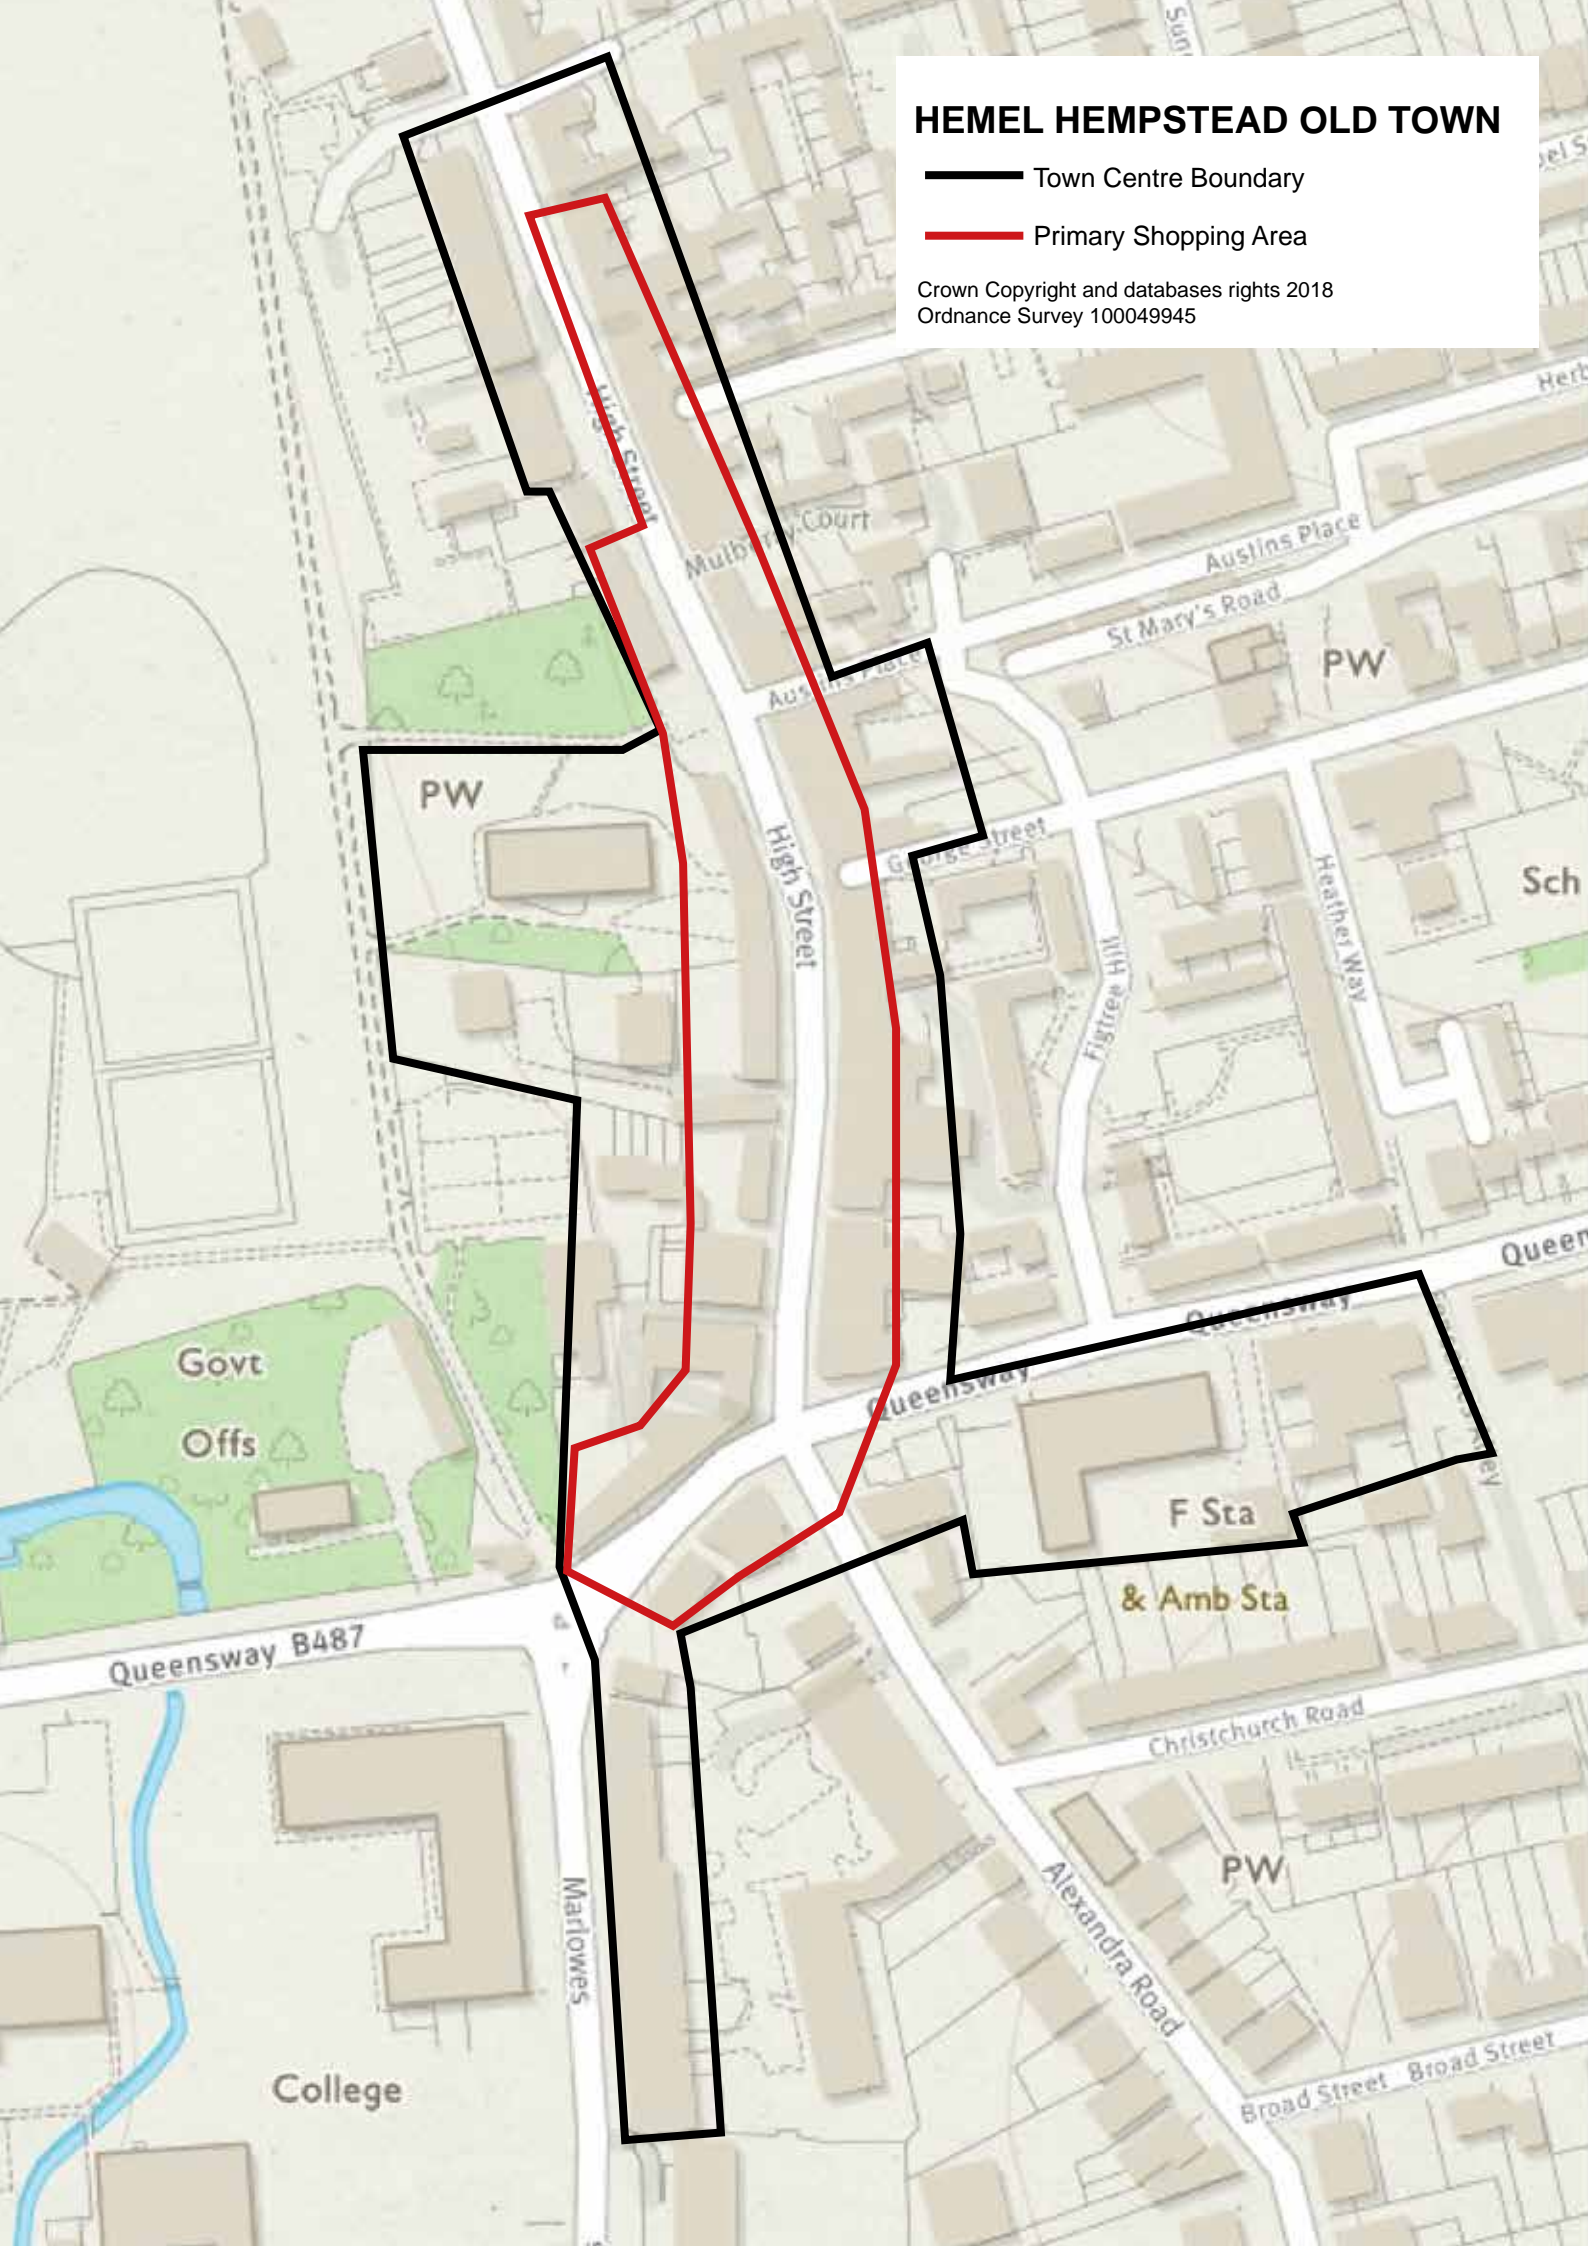

HEMEL HEMPSTEAD

-  Town Centre Boundary
-  Primary Shopping Area
-  Primary Frontage
-  Secondary Frontage

Crown Copyright and databases rights 2018
Ordnance Survey 100049945

HEMEL HEMPSTEAD OLD TOWN

— Town Centre Boundary

— Primary Shopping Area

Crown Copyright and databases rights 2018
Ordnance Survey 100049945

BERKHAMSTED

-  Town Centre Boundary
-  Primary Shopping Area
-  Primary Frontage
-  Secondary Frontage

Crown Copyright and databases rights 2018
Ordnance Survey 100049945

TRING

-  Town Centre Boundary
-  Primary Shopping Area
-  Primary Frontage
-  Secondary Frontage

Crown Copyright and databases rights 2018
Ordnance Survey 100049945

BOREHAMWOOD

-  Town Centre Boundary
-  Primary Shopping Area
-  Primary Frontage
-  Secondary Frontage