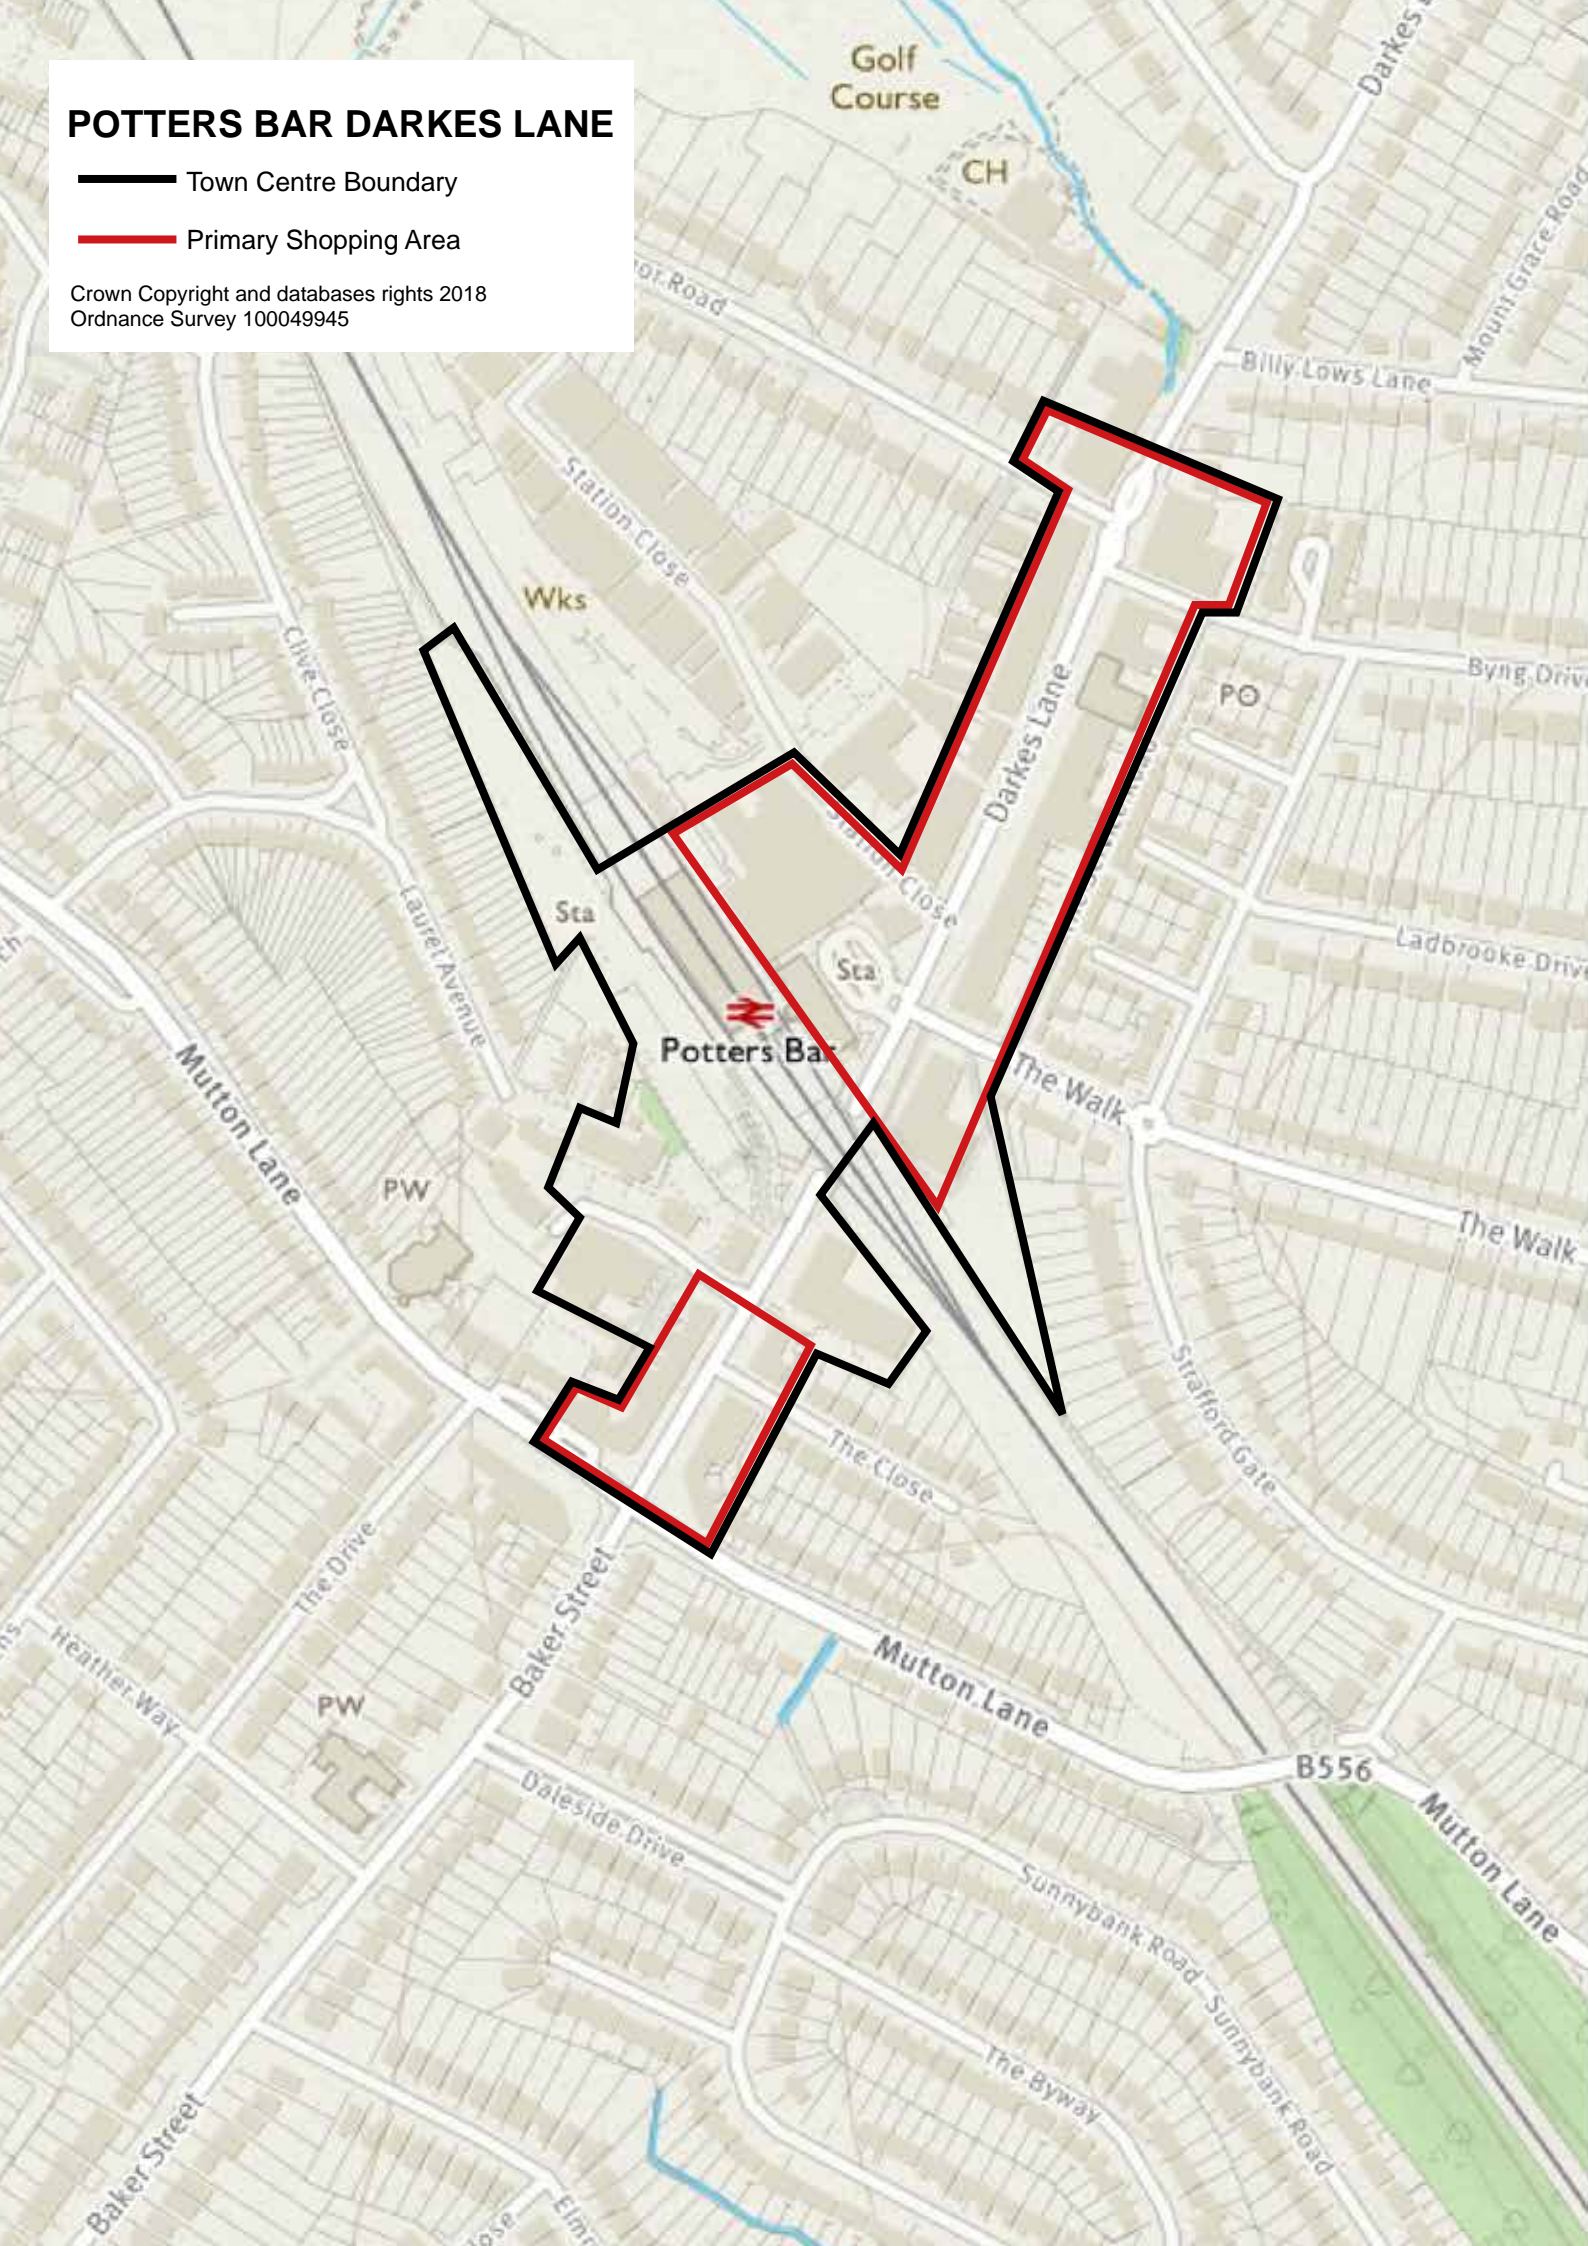

TRING

-  Town Centre Boundary
-  Primary Shopping Area
-  Primary Frontage
-  Secondary Frontage

Crown Copyright and databases rights 2018
Ordnance Survey 100049945

BOREHAMWOOD

-  Town Centre Boundary
-  Primary Shopping Area
-  Primary Frontage
-  Secondary Frontage

Crown Copyright and databases rights 2018
Ordnance Survey 100049945

POTTERS BAR DARKES LANE

— Town Centre Boundary

— Primary Shopping Area

Crown Copyright and databases rights 2018
Ordnance Survey 100049945

POTTERS BAR HIGH STREET

- Town Centre Boundary
- Primary Shopping Area

Crown Copyright and databases rights 2018
Ordnance Survey 100049945

RADLETT

— Town Centre Boundary

— Primary Shopping Area

Crown Copyright and databases rights 2018
Ordnance Survey 100049945

BUSHEY

-  Town Centre Boundary
-  Primary Shopping Area

Crown Copyright and databases rights 2018
Ordnance Survey 100049945

Primary School

BUSHEY HEATH

-  Town Centre Boundary
-  Primary Shopping Area

Crown Copyright and databases rights 2018
Ordnance Survey 100049945