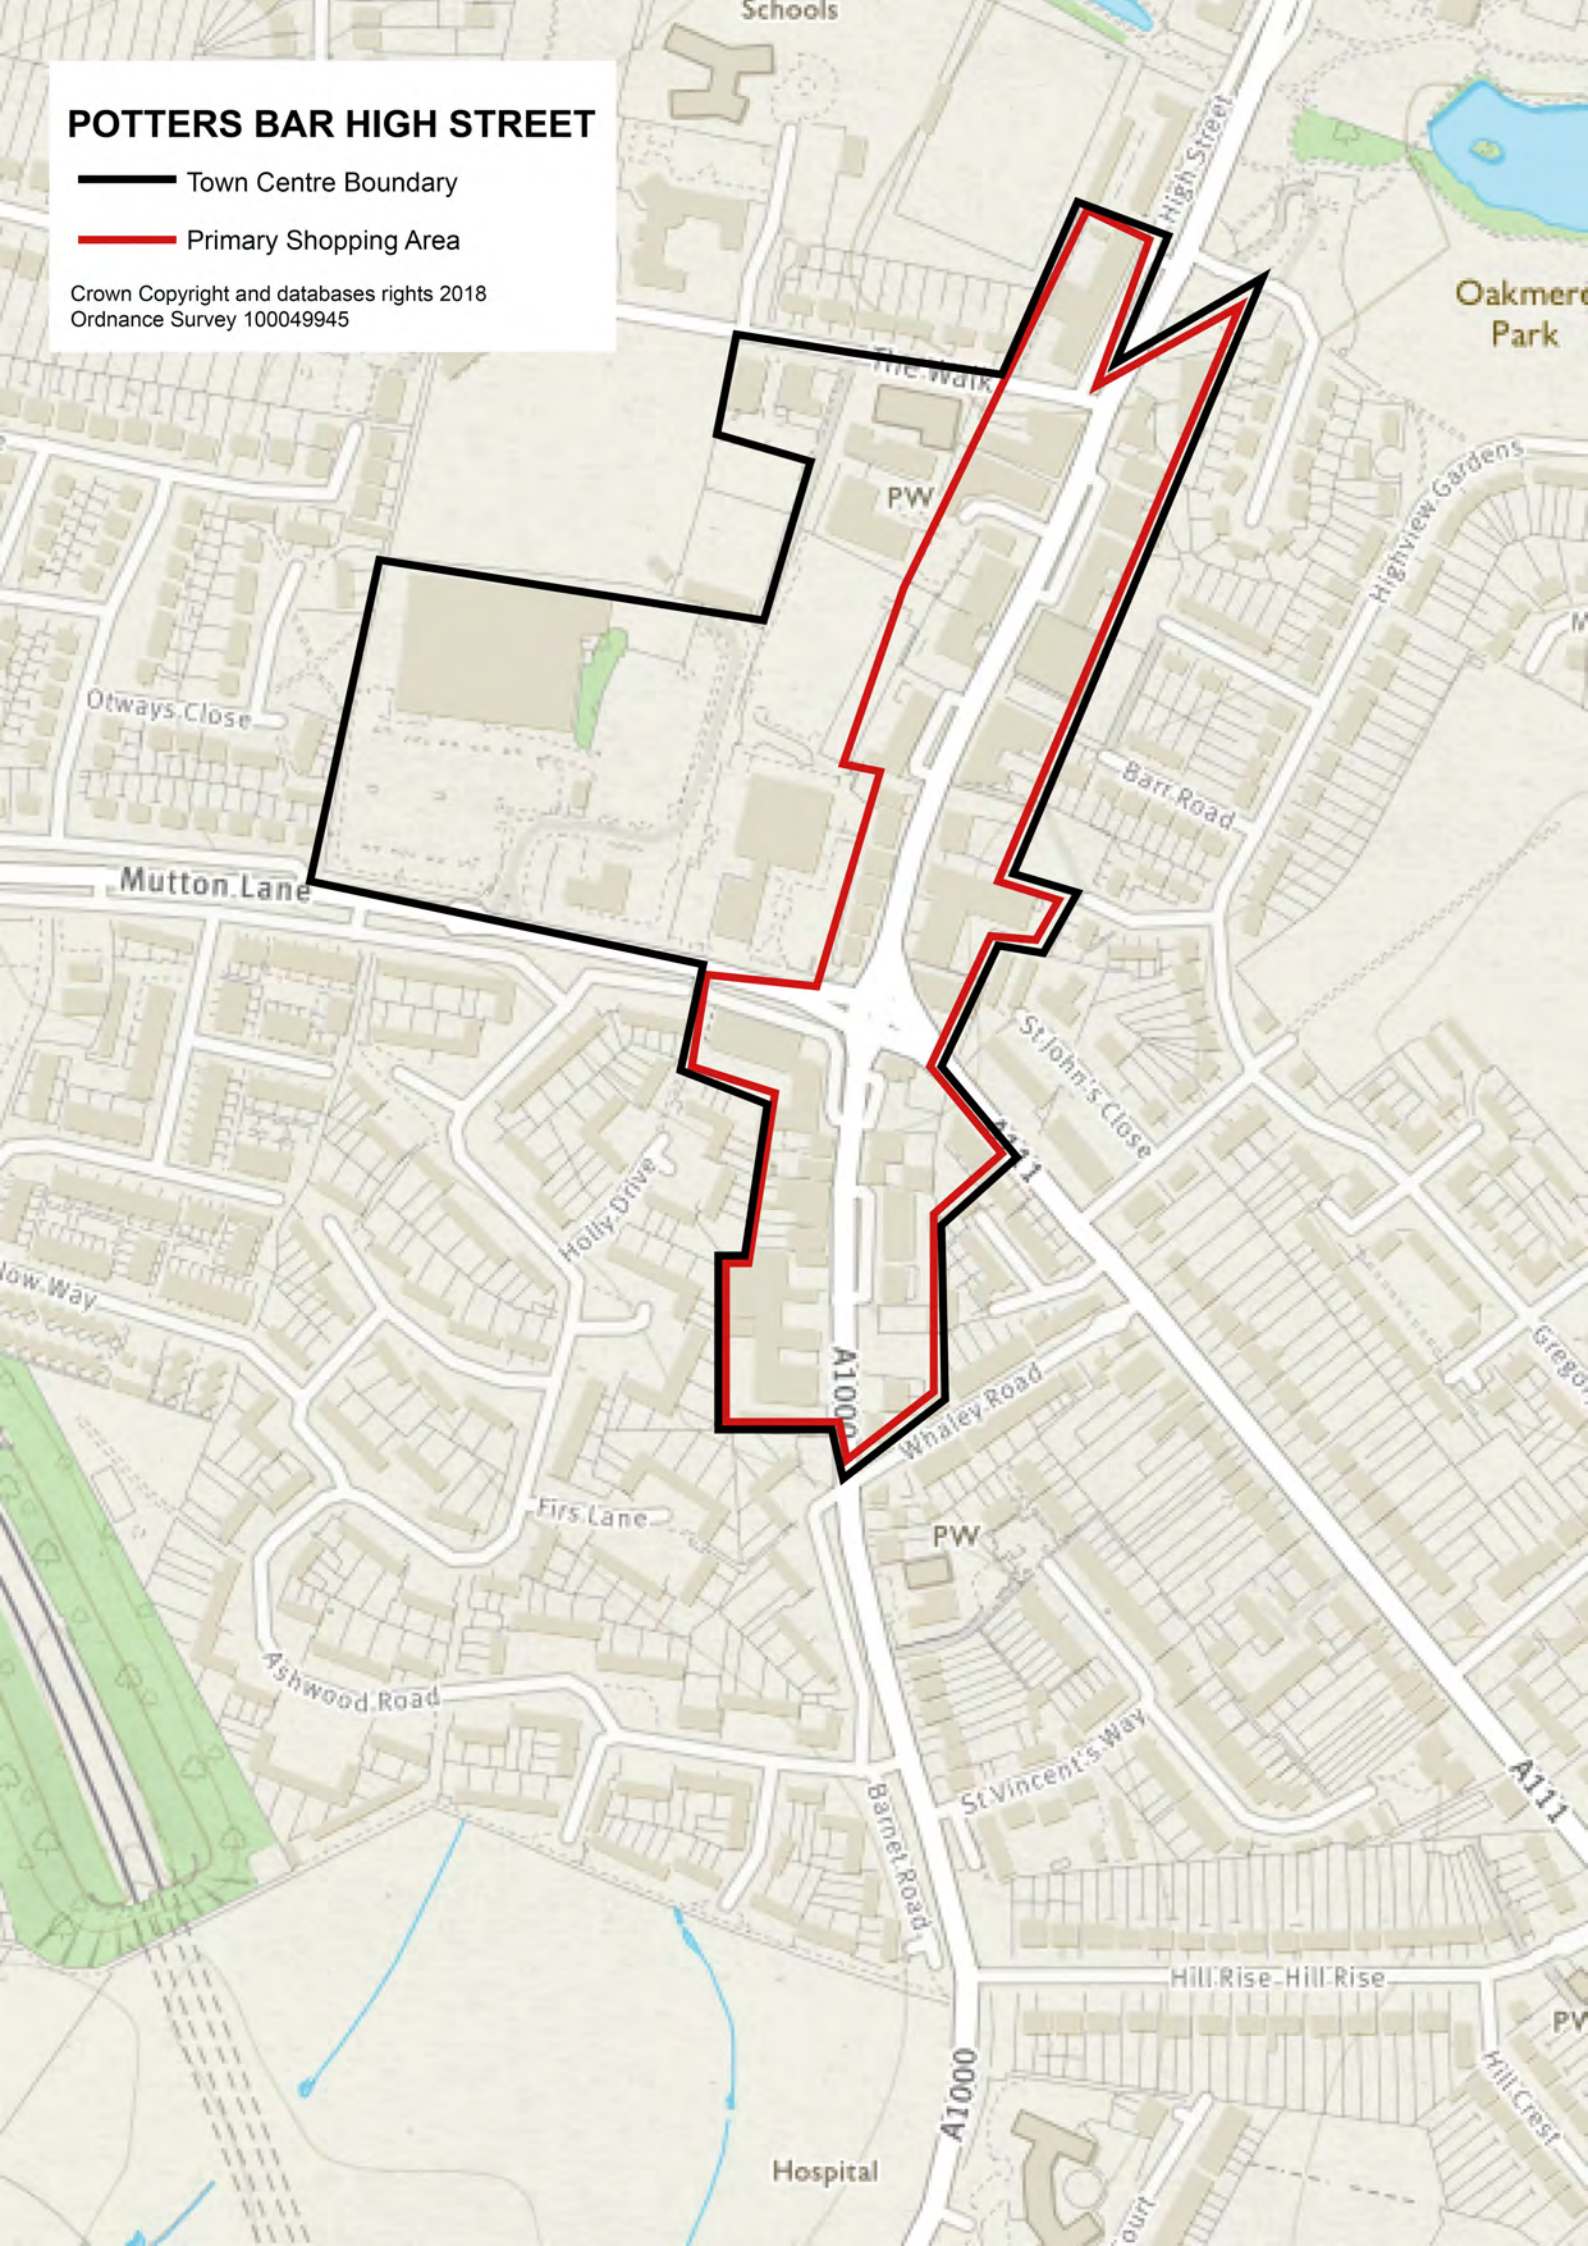

TRING

-  Town Centre Boundary
-  Primary Shopping Area
-  Primary Frontage
-  Secondary Frontage

Crown Copyright and databases rights 2018
Ordnance Survey 100049945

BOREHAMWOOD

-  Town Centre Boundary
-  Primary Shopping Area
-  Primary Frontage
-  Secondary Frontage

Crown Copyright and databases rights 2018
Ordnance Survey 100049945

POTTERS BAR DARKES LANE

— Town Centre Boundary

— Primary Shopping Area

Crown Copyright and databases rights 2018
Ordnance Survey 100049945

POTTERS BAR HIGH STREET

- Town Centre Boundary
- Primary Shopping Area

Crown Copyright and databases rights 2018
Ordnance Survey 100049945

RADLETT

— Town Centre Boundary

— Primary Shopping Area

Crown Copyright and databases rights 2018
Ordnance Survey 100049945

BUSHEY

-  Town Centre Boundary
-  Primary Shopping Area

Crown Copyright and databases rights 2018
Ordnance Survey 100049945

Primary School

BUSHEY HEATH

-  Town Centre Boundary
-  Primary Shopping Area

Crown Copyright and databases rights 2018
Ordnance Survey 100049945