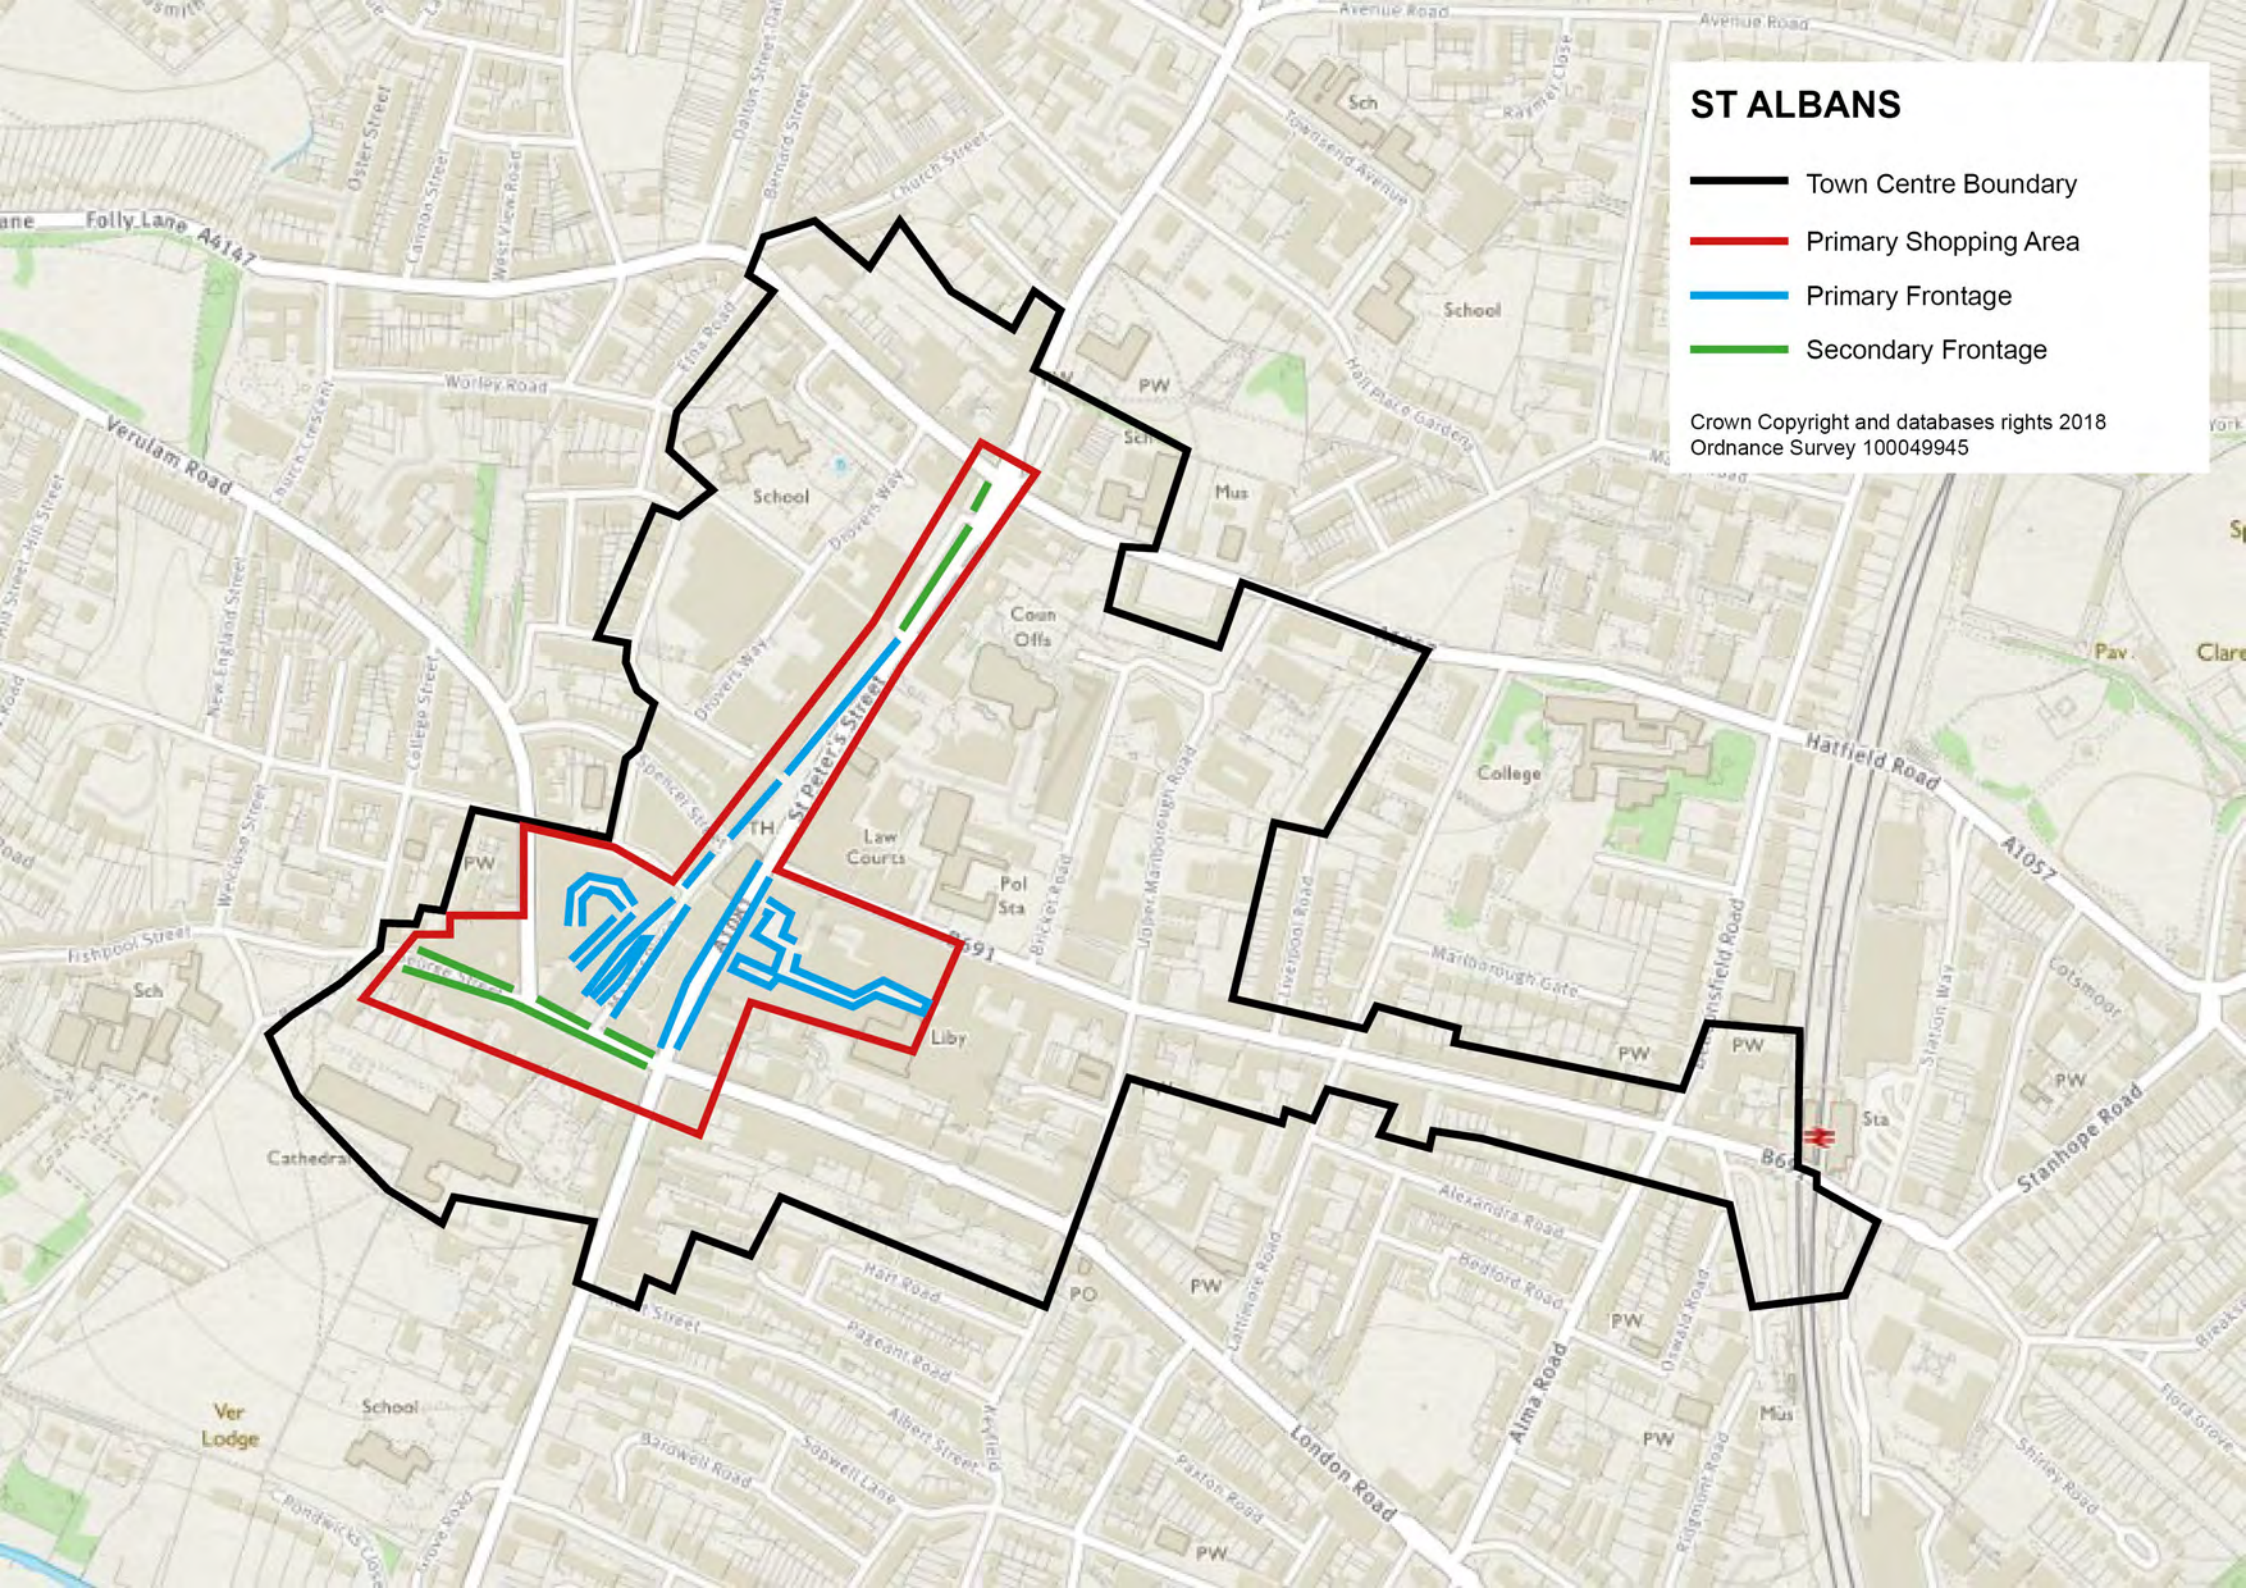

 Town Centre Boundary

 Primary Shopping Area

Crown Copyright and databases rights 2018
Ordnance Survey 100049945

CHORLEYWOOD

-  Town Centre Boundary
-  Primary Shopping Area

Crown Copyright and databases rights 2018
Ordnance Survey 100049945

ST ALBANS

-  Town Centre Boundary
-  Primary Shopping Area
-  Primary Frontage
-  Secondary Frontage

Crown Copyright and databases rights 2018
Ordnance Survey 100049945

HARPENDEN

- Town Centre Boundary
- Primary Shopping Area
- Primary Frontage
- Secondary Frontage

Crown Copyright and databases rights 2018
Ordnance Survey 100049945

WATFORD

-  Town Centre Boundary
-  Primary Shopping Area
-  Primary Frontage
-  Secondary Frontage

Crown Copyright and databases rights 2018
Ordnance Survey 100049945