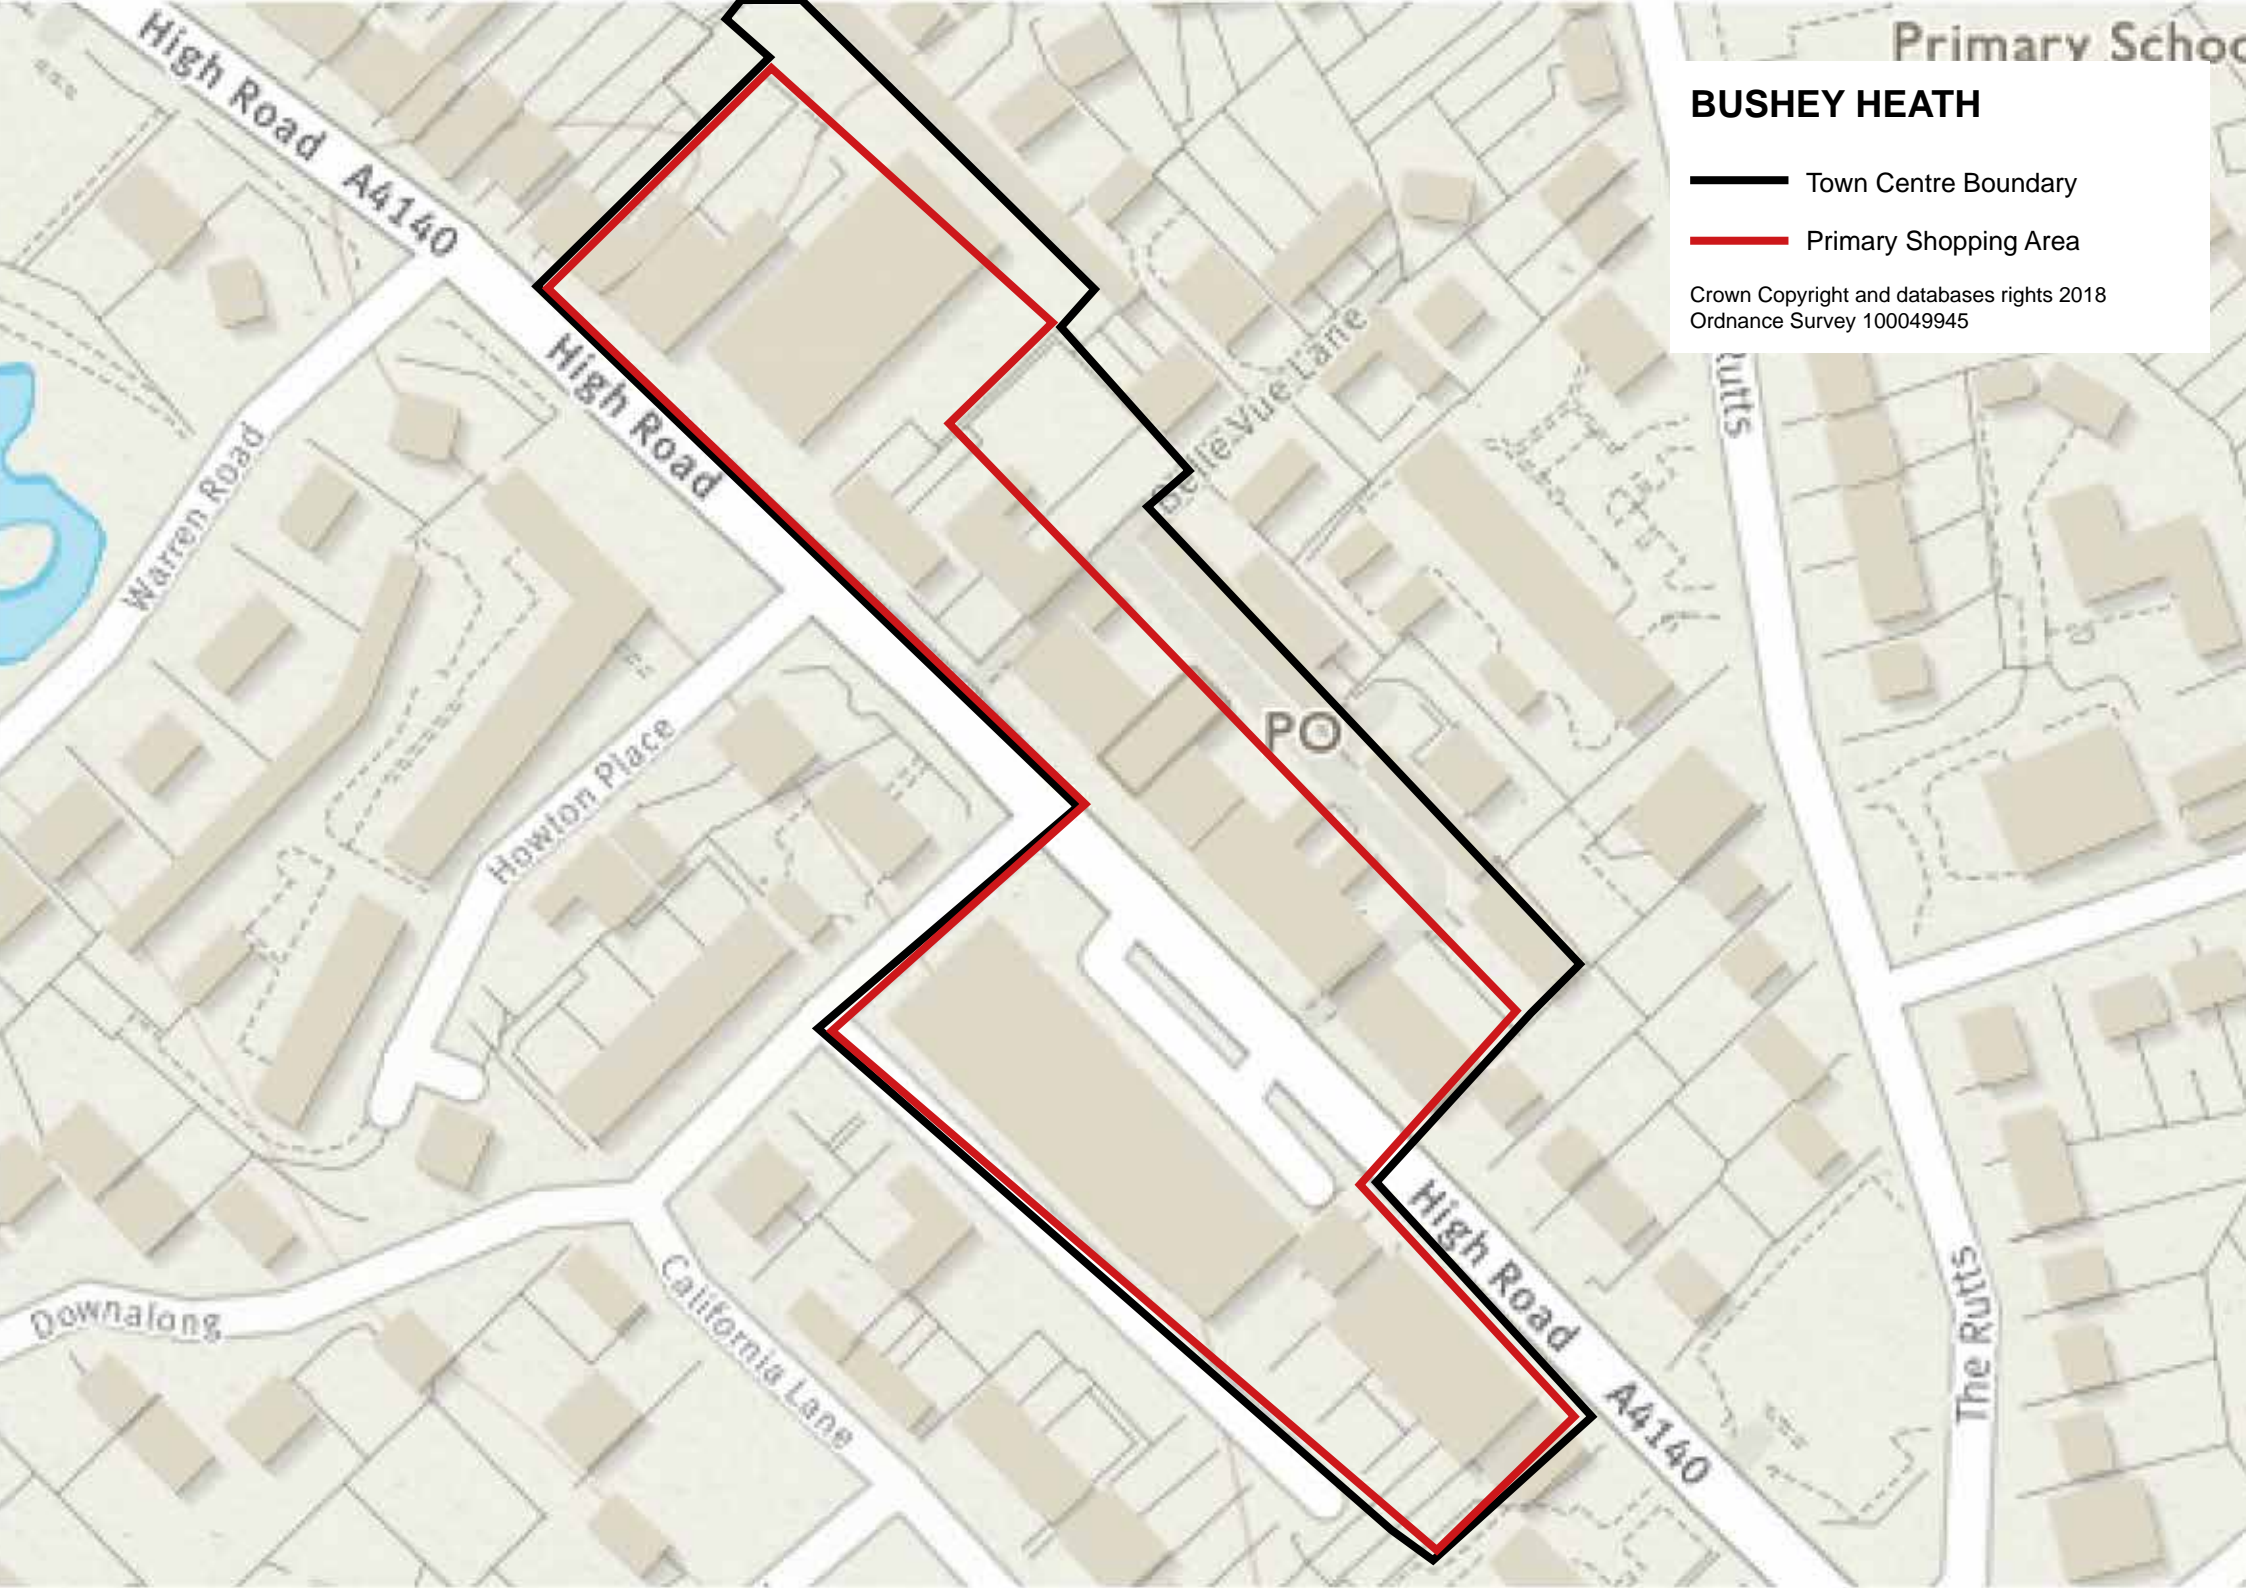

POTTERS BAR HIGH STREET

- Town Centre Boundary
- Primary Shopping Area

Crown Copyright and databases rights 2018
Ordnance Survey 100049945

RADLETT

— Town Centre Boundary

— Primary Shopping Area

Crown Copyright and databases rights 2018
Ordnance Survey 100049945

BUSHEY

-  Town Centre Boundary
-  Primary Shopping Area

Crown Copyright and databases rights 2018
Ordnance Survey 100049945

Primary School

BUSHEY HEATH

-  Town Centre Boundary
-  Primary Shopping Area

Crown Copyright and databases rights 2018
Ordnance Survey 100049945