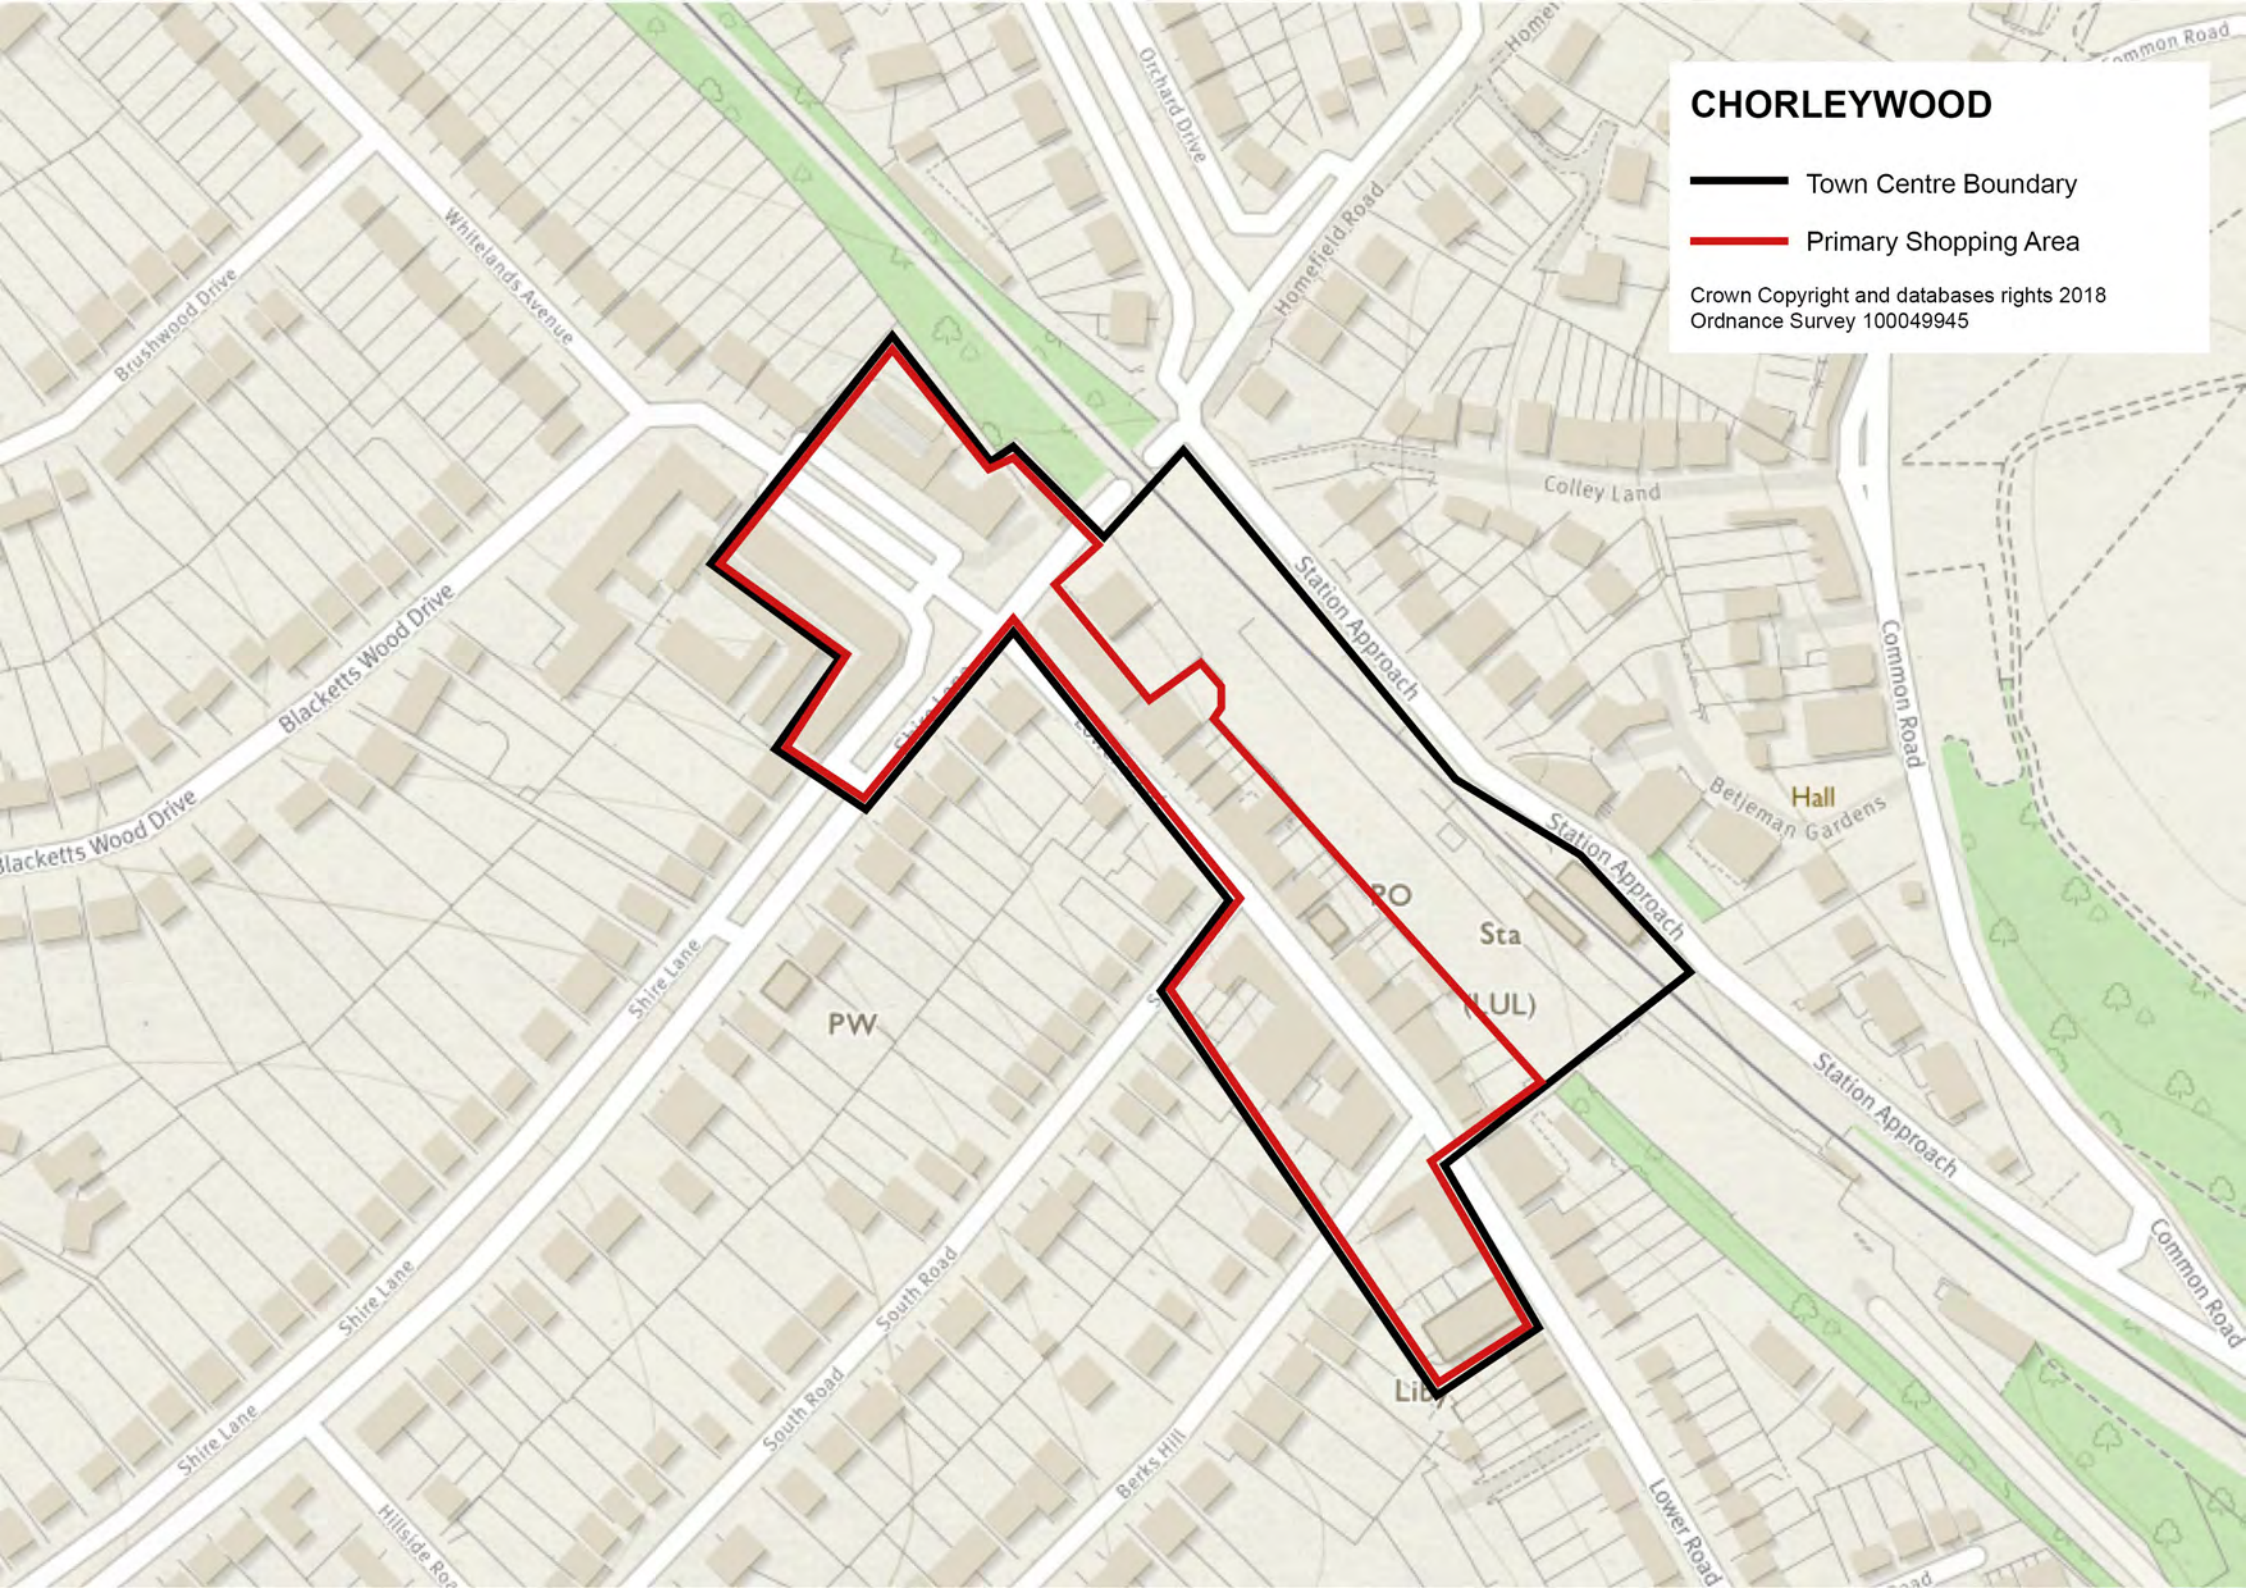

 Town Centre Boundary

 Primary Shopping Area

Crown Copyright and databases rights 2018
Ordnance Survey 100049945

CHORLEYWOOD

-  Town Centre Boundary
-  Primary Shopping Area

Crown Copyright and databases rights 2018
Ordnance Survey 100049945

ST ALBANS

-  Town Centre Boundary
-  Primary Shopping Area
-  Primary Frontage
-  Secondary Frontage

Crown Copyright and databases rights 2018
Ordnance Survey 100049945

HARPENDEN

- Town Centre Boundary
- Primary Shopping Area
- Primary Frontage
- Secondary Frontage

Crown Copyright and databases rights 2018
Ordnance Survey 100049945

WATFORD

-  Town Centre Boundary
-  Primary Shopping Area
-  Primary Frontage
-  Secondary Frontage

Crown Copyright and databases rights 2018
Ordnance Survey 100049945