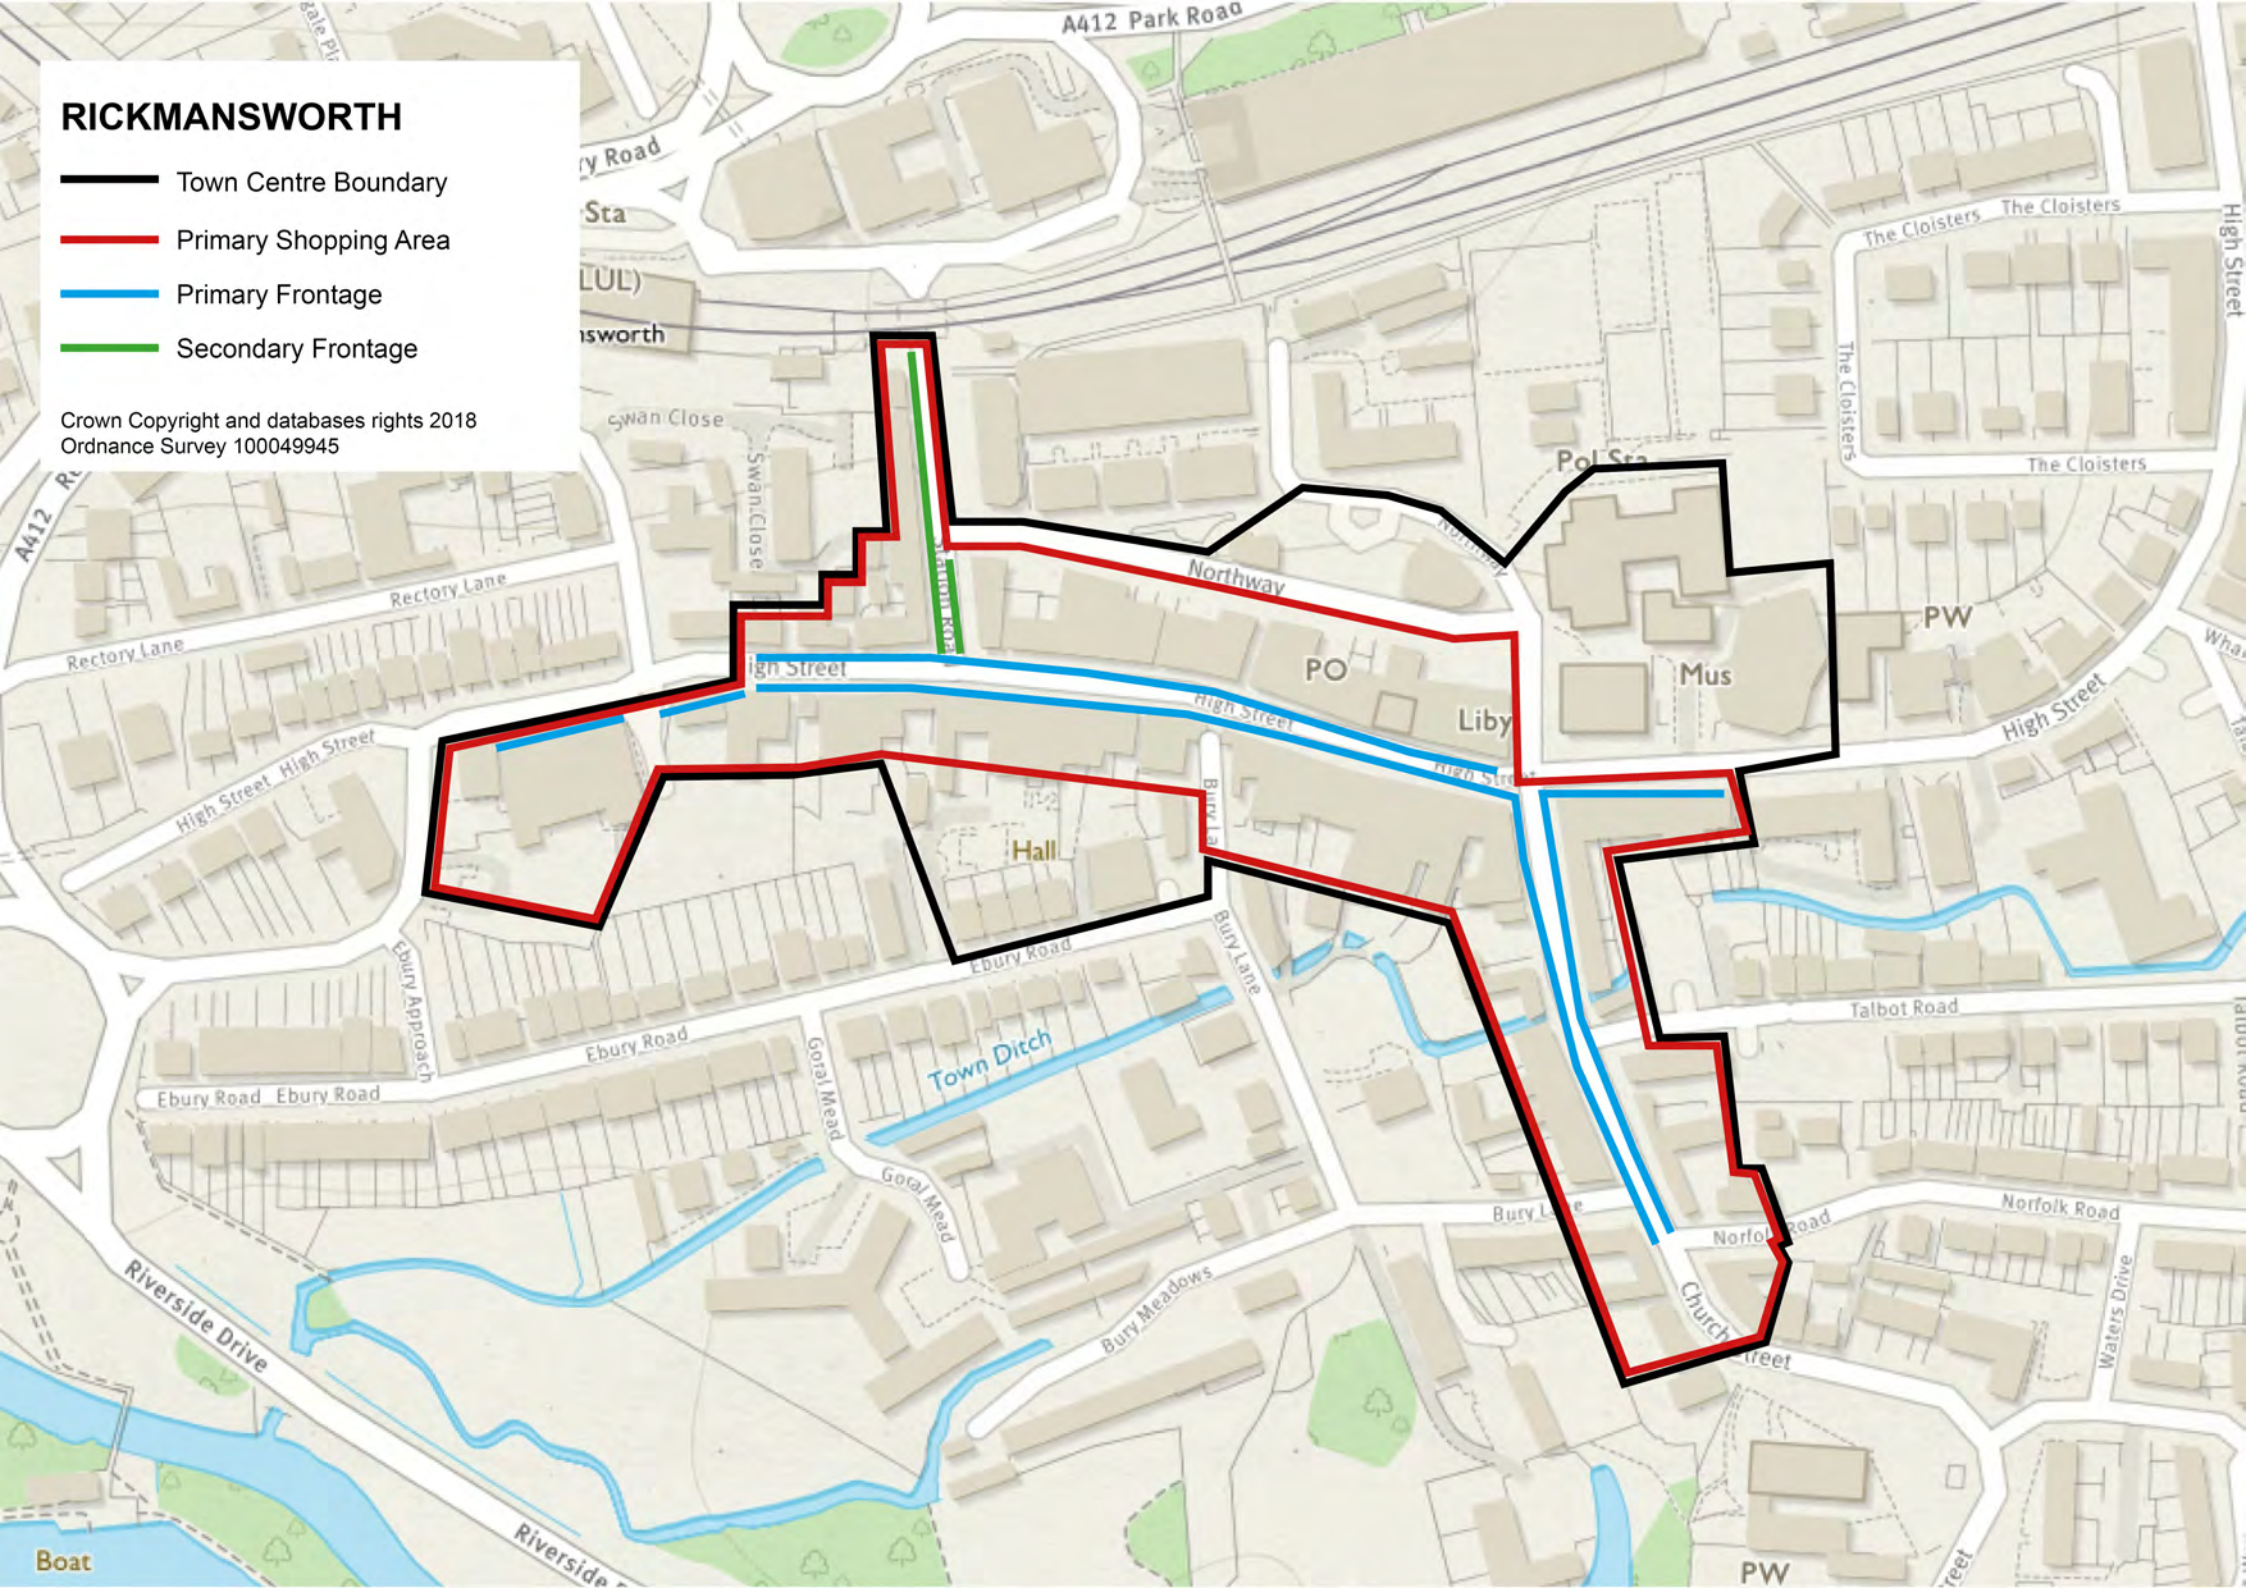

BUSHEY

-  Town Centre Boundary
-  Primary Shopping Area

Crown Copyright and databases rights 2018
Ordnance Survey 100049945

Primary School

BUSHEY HEATH

-  Town Centre Boundary
-  Primary Shopping Area

Crown Copyright and databases rights 2018
Ordnance Survey 100049945

High Road A4140

Warren Road

High Road

Howton Place

Belle Vue Lane

PO

Downalong

Californis Lane

High Road A4140

The Rutts

RICKMANSWORTH

-  Town Centre Boundary
-  Primary Shopping Area
-  Primary Frontage
-  Secondary Frontage

Crown Copyright and databases rights 2018
Ordnance Survey 100049945

SOUTH OXHEY

— Town Centre Boundary

— Primary Shopping Area

Crown Copyright and databases rights 2018
Ordnance Survey 100049945

brook School

Warren Dell
Primary School

PW

Liby

Carpenders
Park