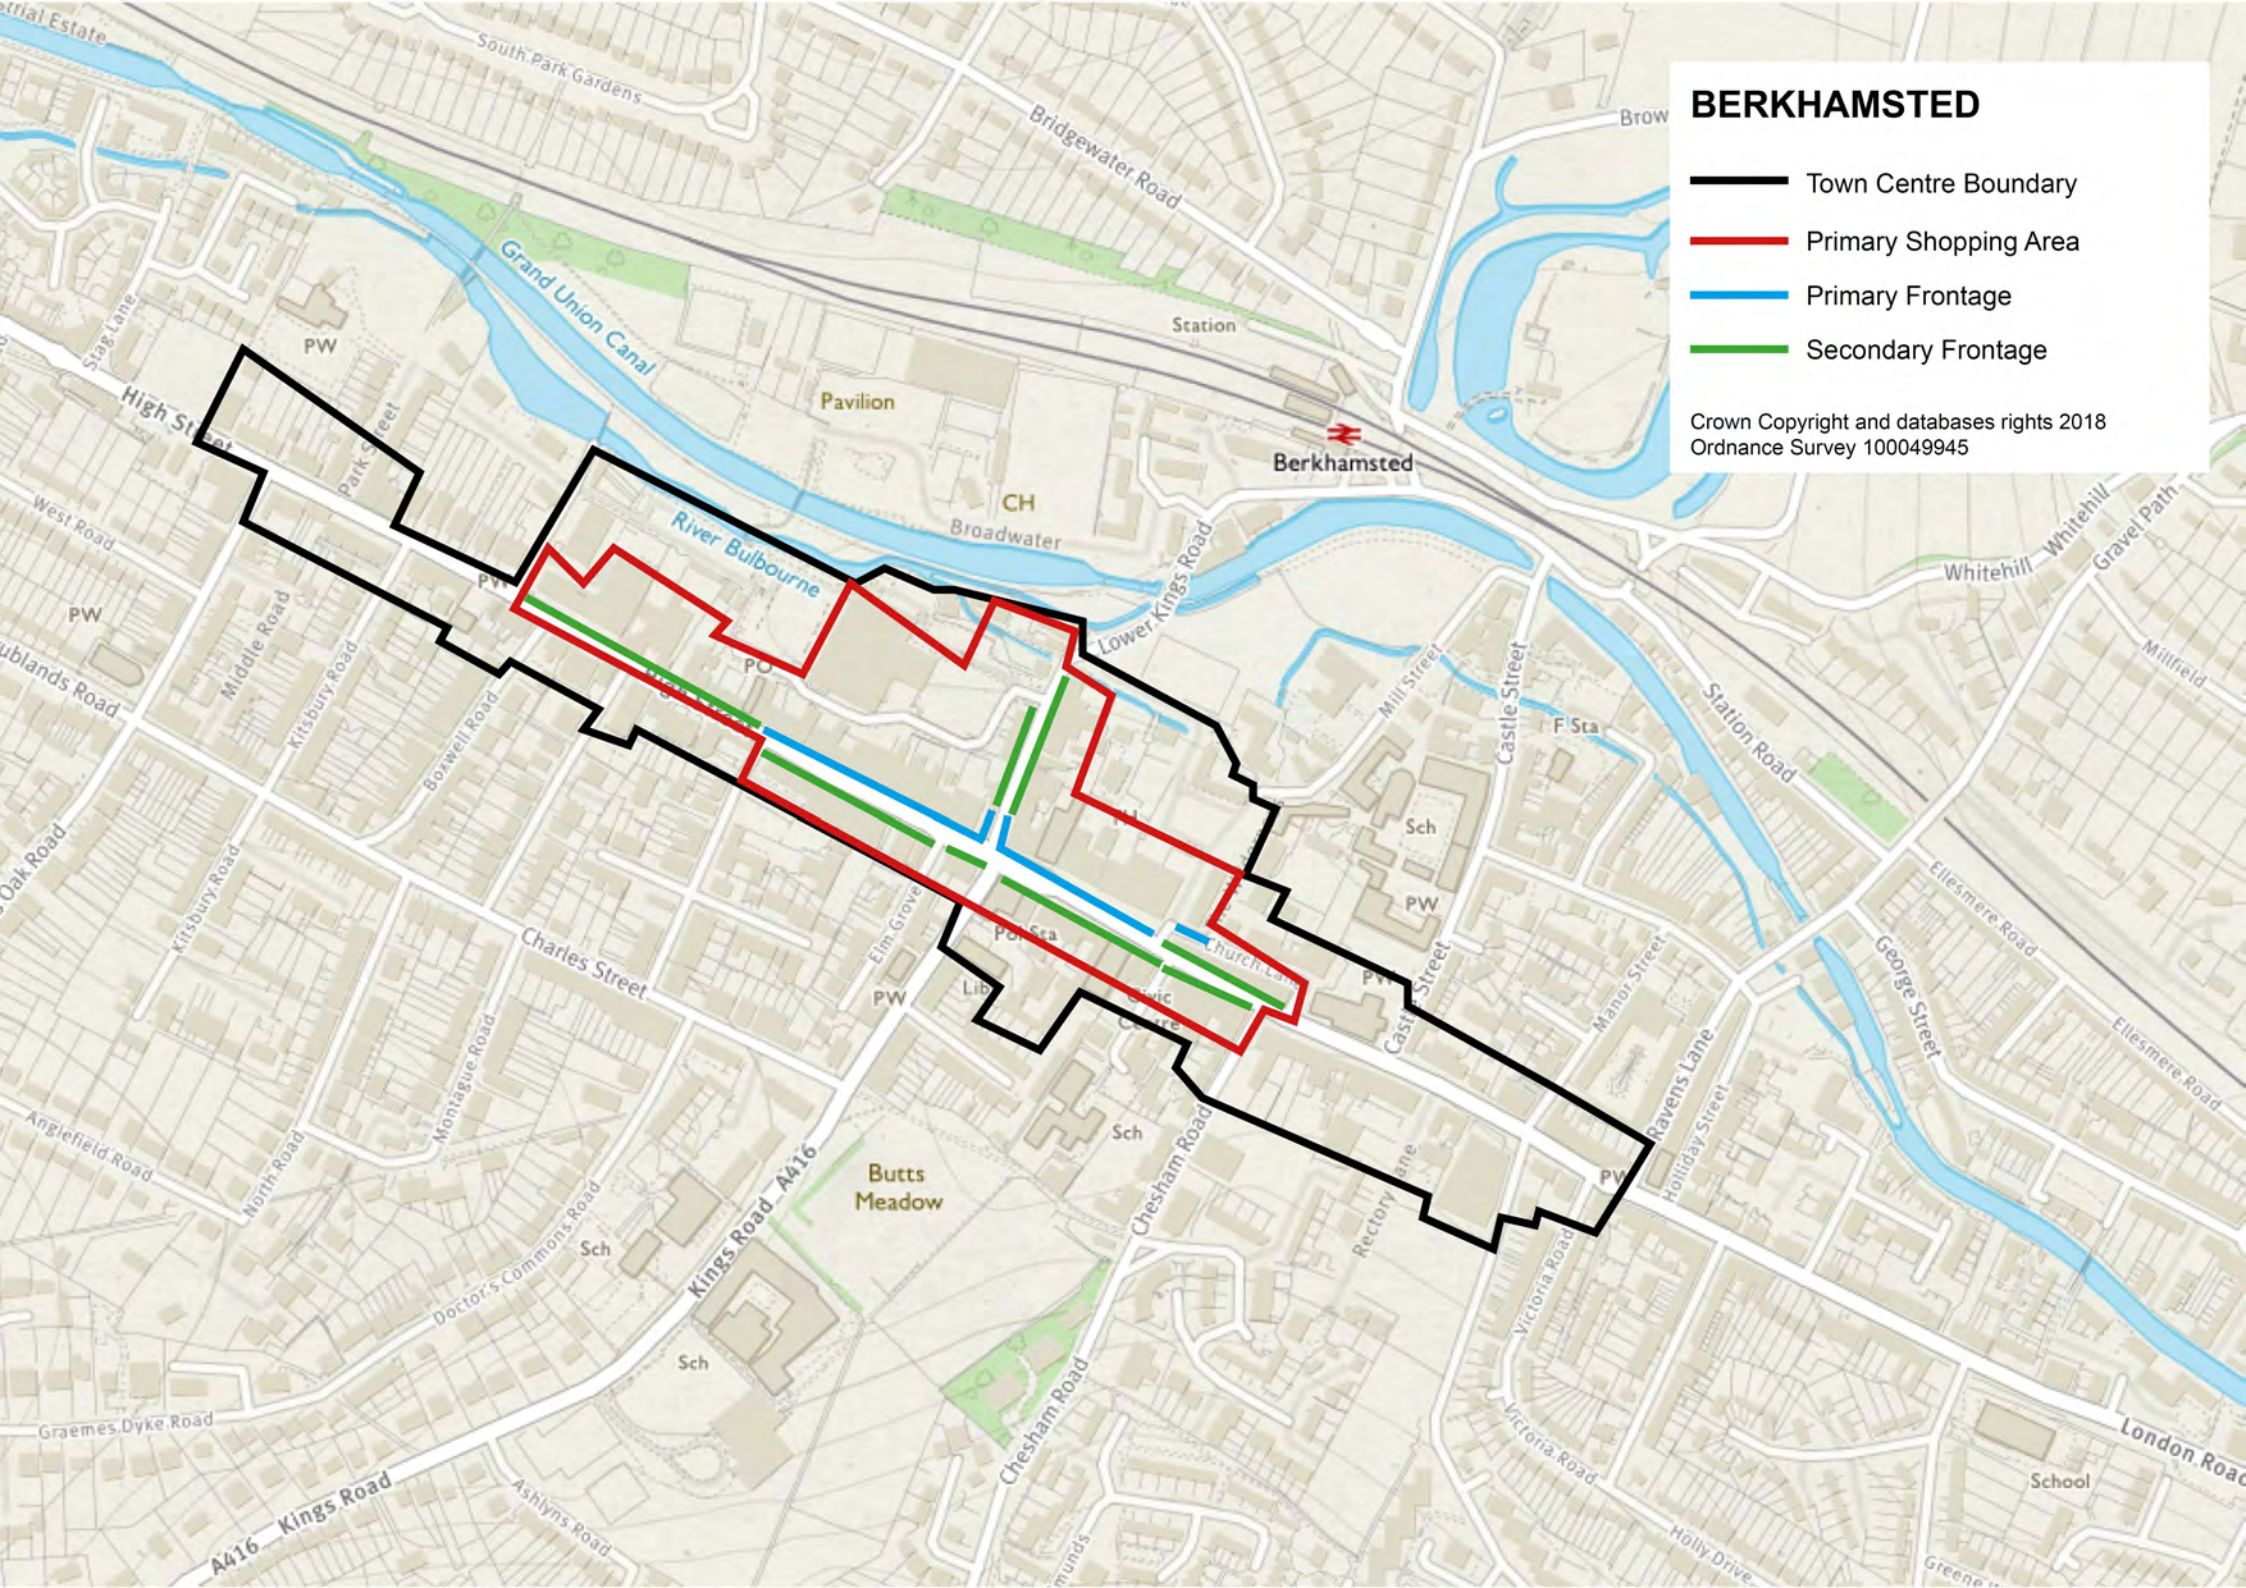

HEMEL HEMPSTEAD

-  Town Centre Boundary
-  Primary Shopping Area
-  Primary Frontage
-  Secondary Frontage

Crown Copyright and databases rights 2018
Ordnance Survey 100049945

HEMEL HEMPSTEAD OLD TOWN

— Town Centre Boundary

— Primary Shopping Area

Crown Copyright and databases rights 2018
Ordnance Survey 100049945

BERKHAMSTED

-  Town Centre Boundary
-  Primary Shopping Area
-  Primary Frontage
-  Secondary Frontage

Crown Copyright and databases rights 2018
Ordnance Survey 100049945

TRING

-  Town Centre Boundary
-  Primary Shopping Area
-  Primary Frontage
-  Secondary Frontage

Crown Copyright and databases rights 2018
Ordnance Survey 100049945

BOREHAMWOOD

-  Town Centre Boundary
-  Primary Shopping Area
-  Primary Frontage
-  Secondary Frontage