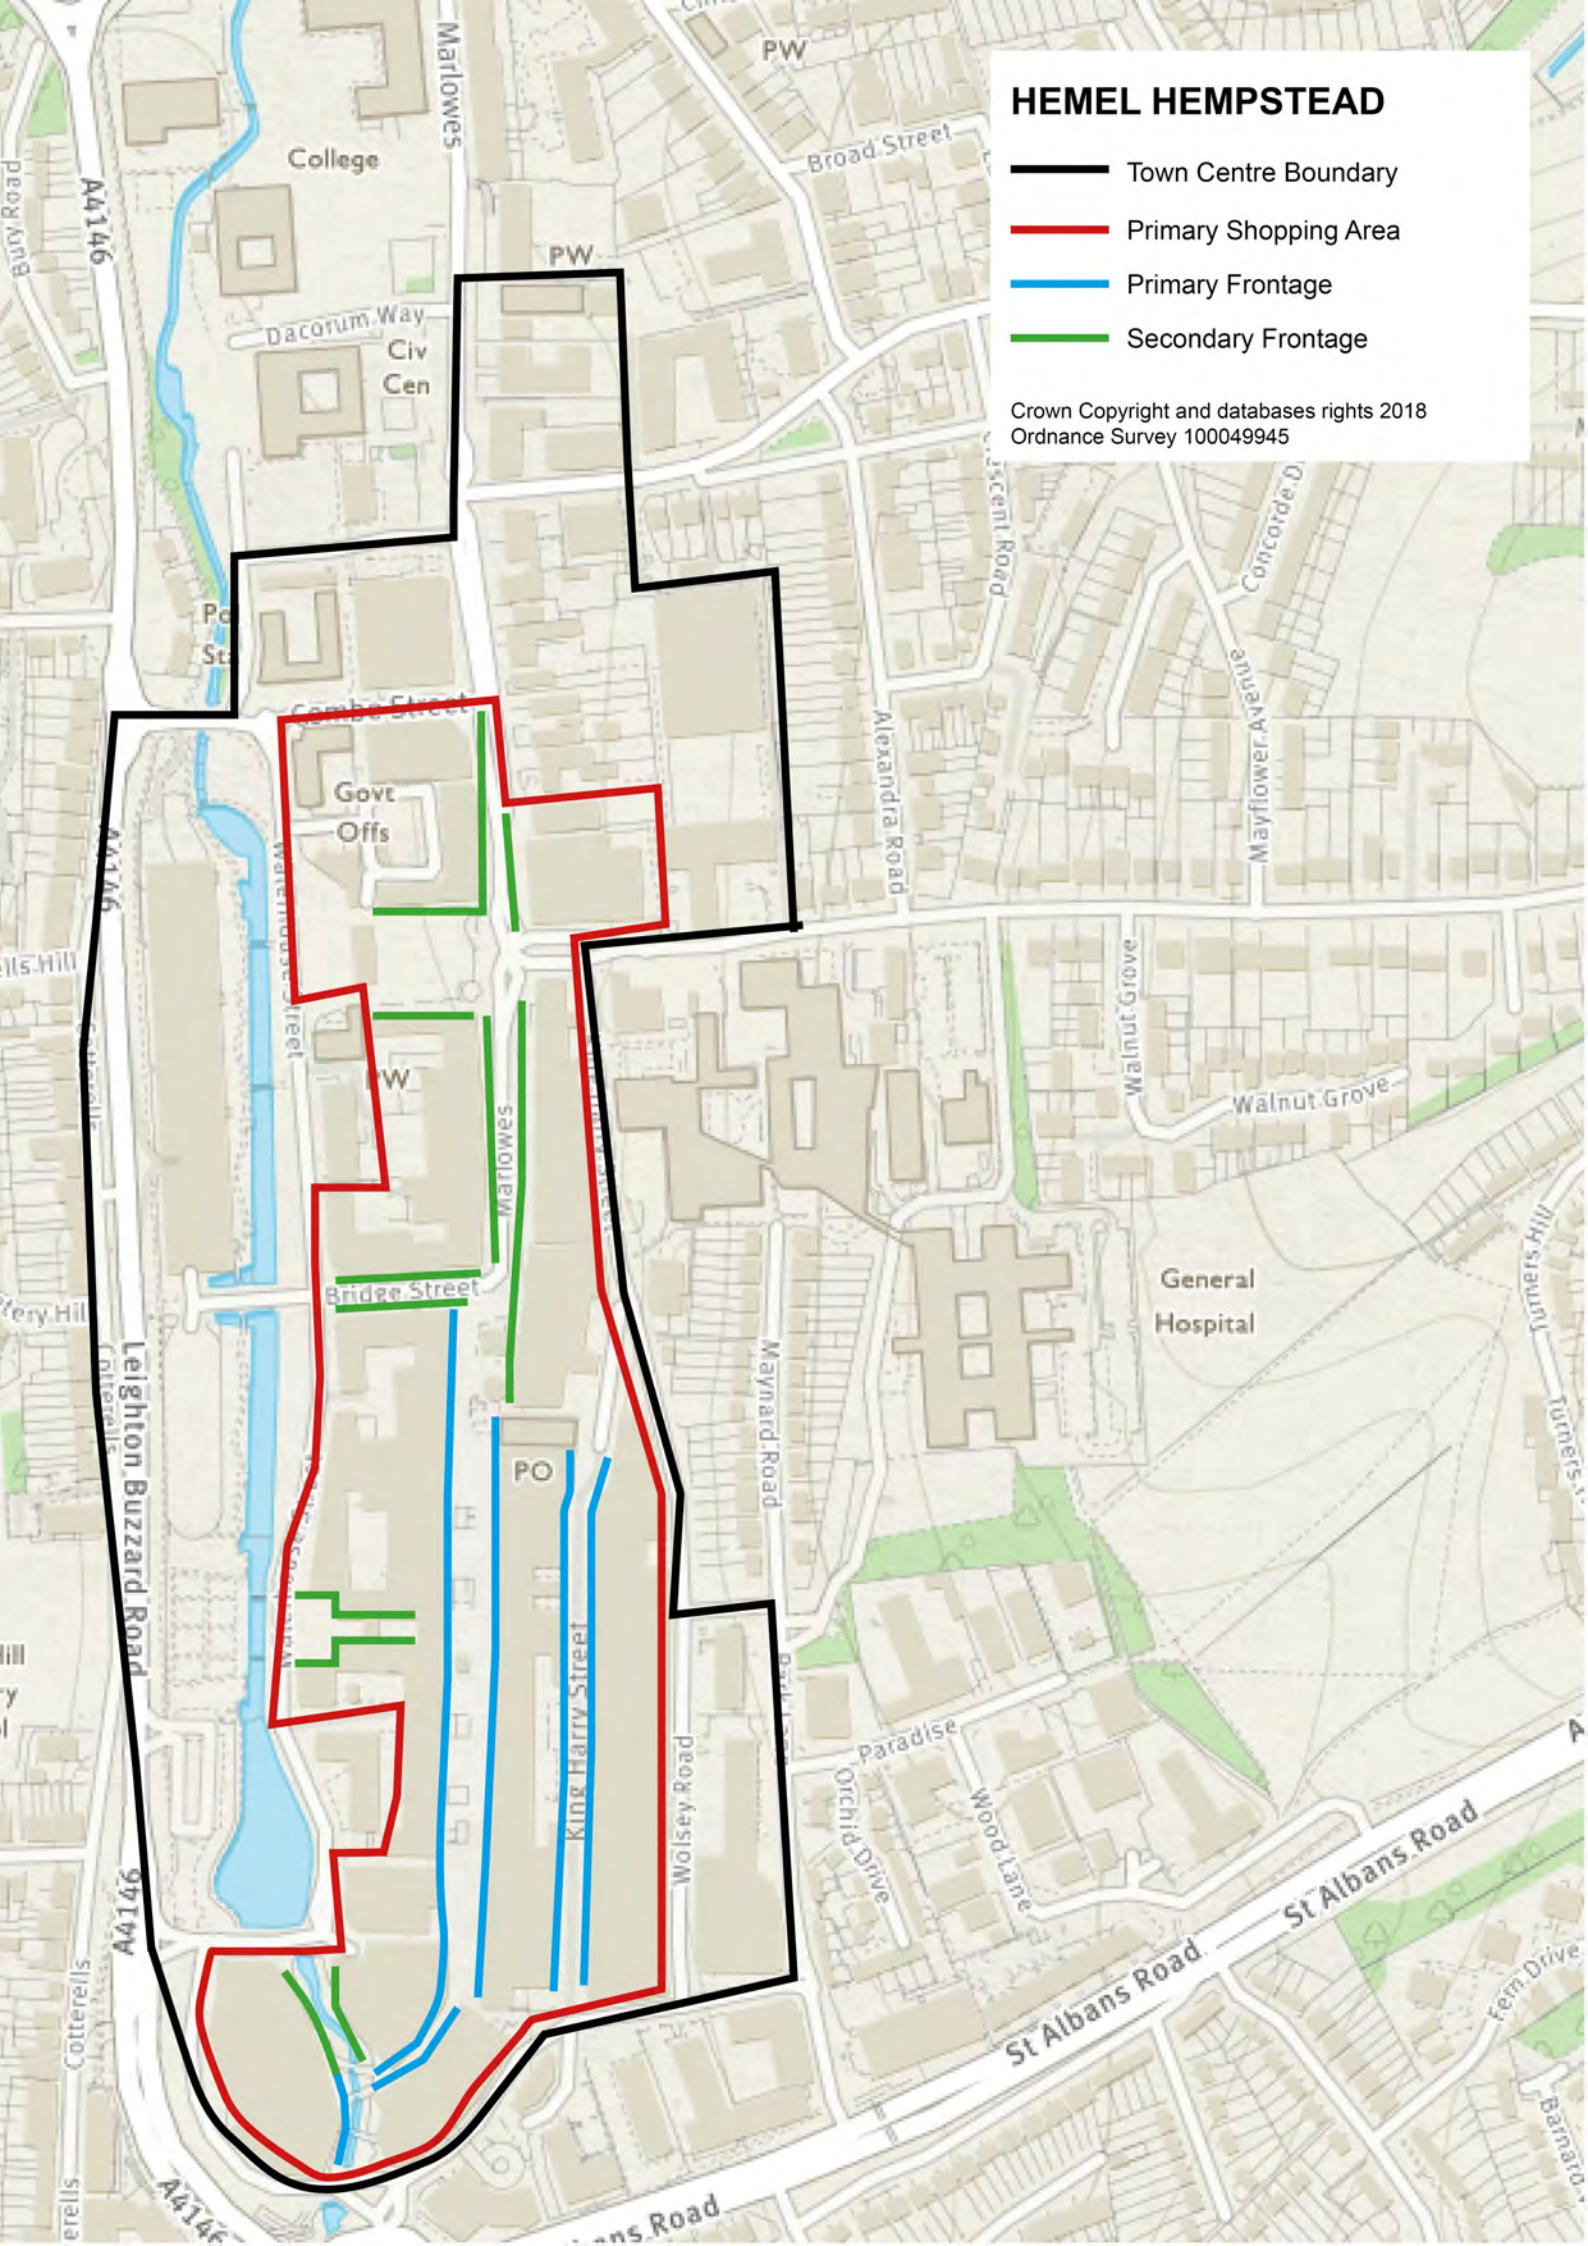

HEMEL HEMPSTEAD

-  Town Centre Boundary
-  Primary Shopping Area
-  Primary Frontage
-  Secondary Frontage

Crown Copyright and databases rights 2018
Ordnance Survey 100049945

HEMEL HEMPSTEAD OLD TOWN

— Town Centre Boundary

— Primary Shopping Area

Crown Copyright and databases rights 2018
Ordnance Survey 100049945

BERKHAMSTED

-  Town Centre Boundary
-  Primary Shopping Area
-  Primary Frontage
-  Secondary Frontage

Crown Copyright and databases rights 2018
Ordnance Survey 100049945

TRING

-  Town Centre Boundary
-  Primary Shopping Area
-  Primary Frontage
-  Secondary Frontage

Crown Copyright and databases rights 2018
Ordnance Survey 100049945

BOREHAMWOOD

-  Town Centre Boundary
-  Primary Shopping Area
-  Primary Frontage
-  Secondary Frontage