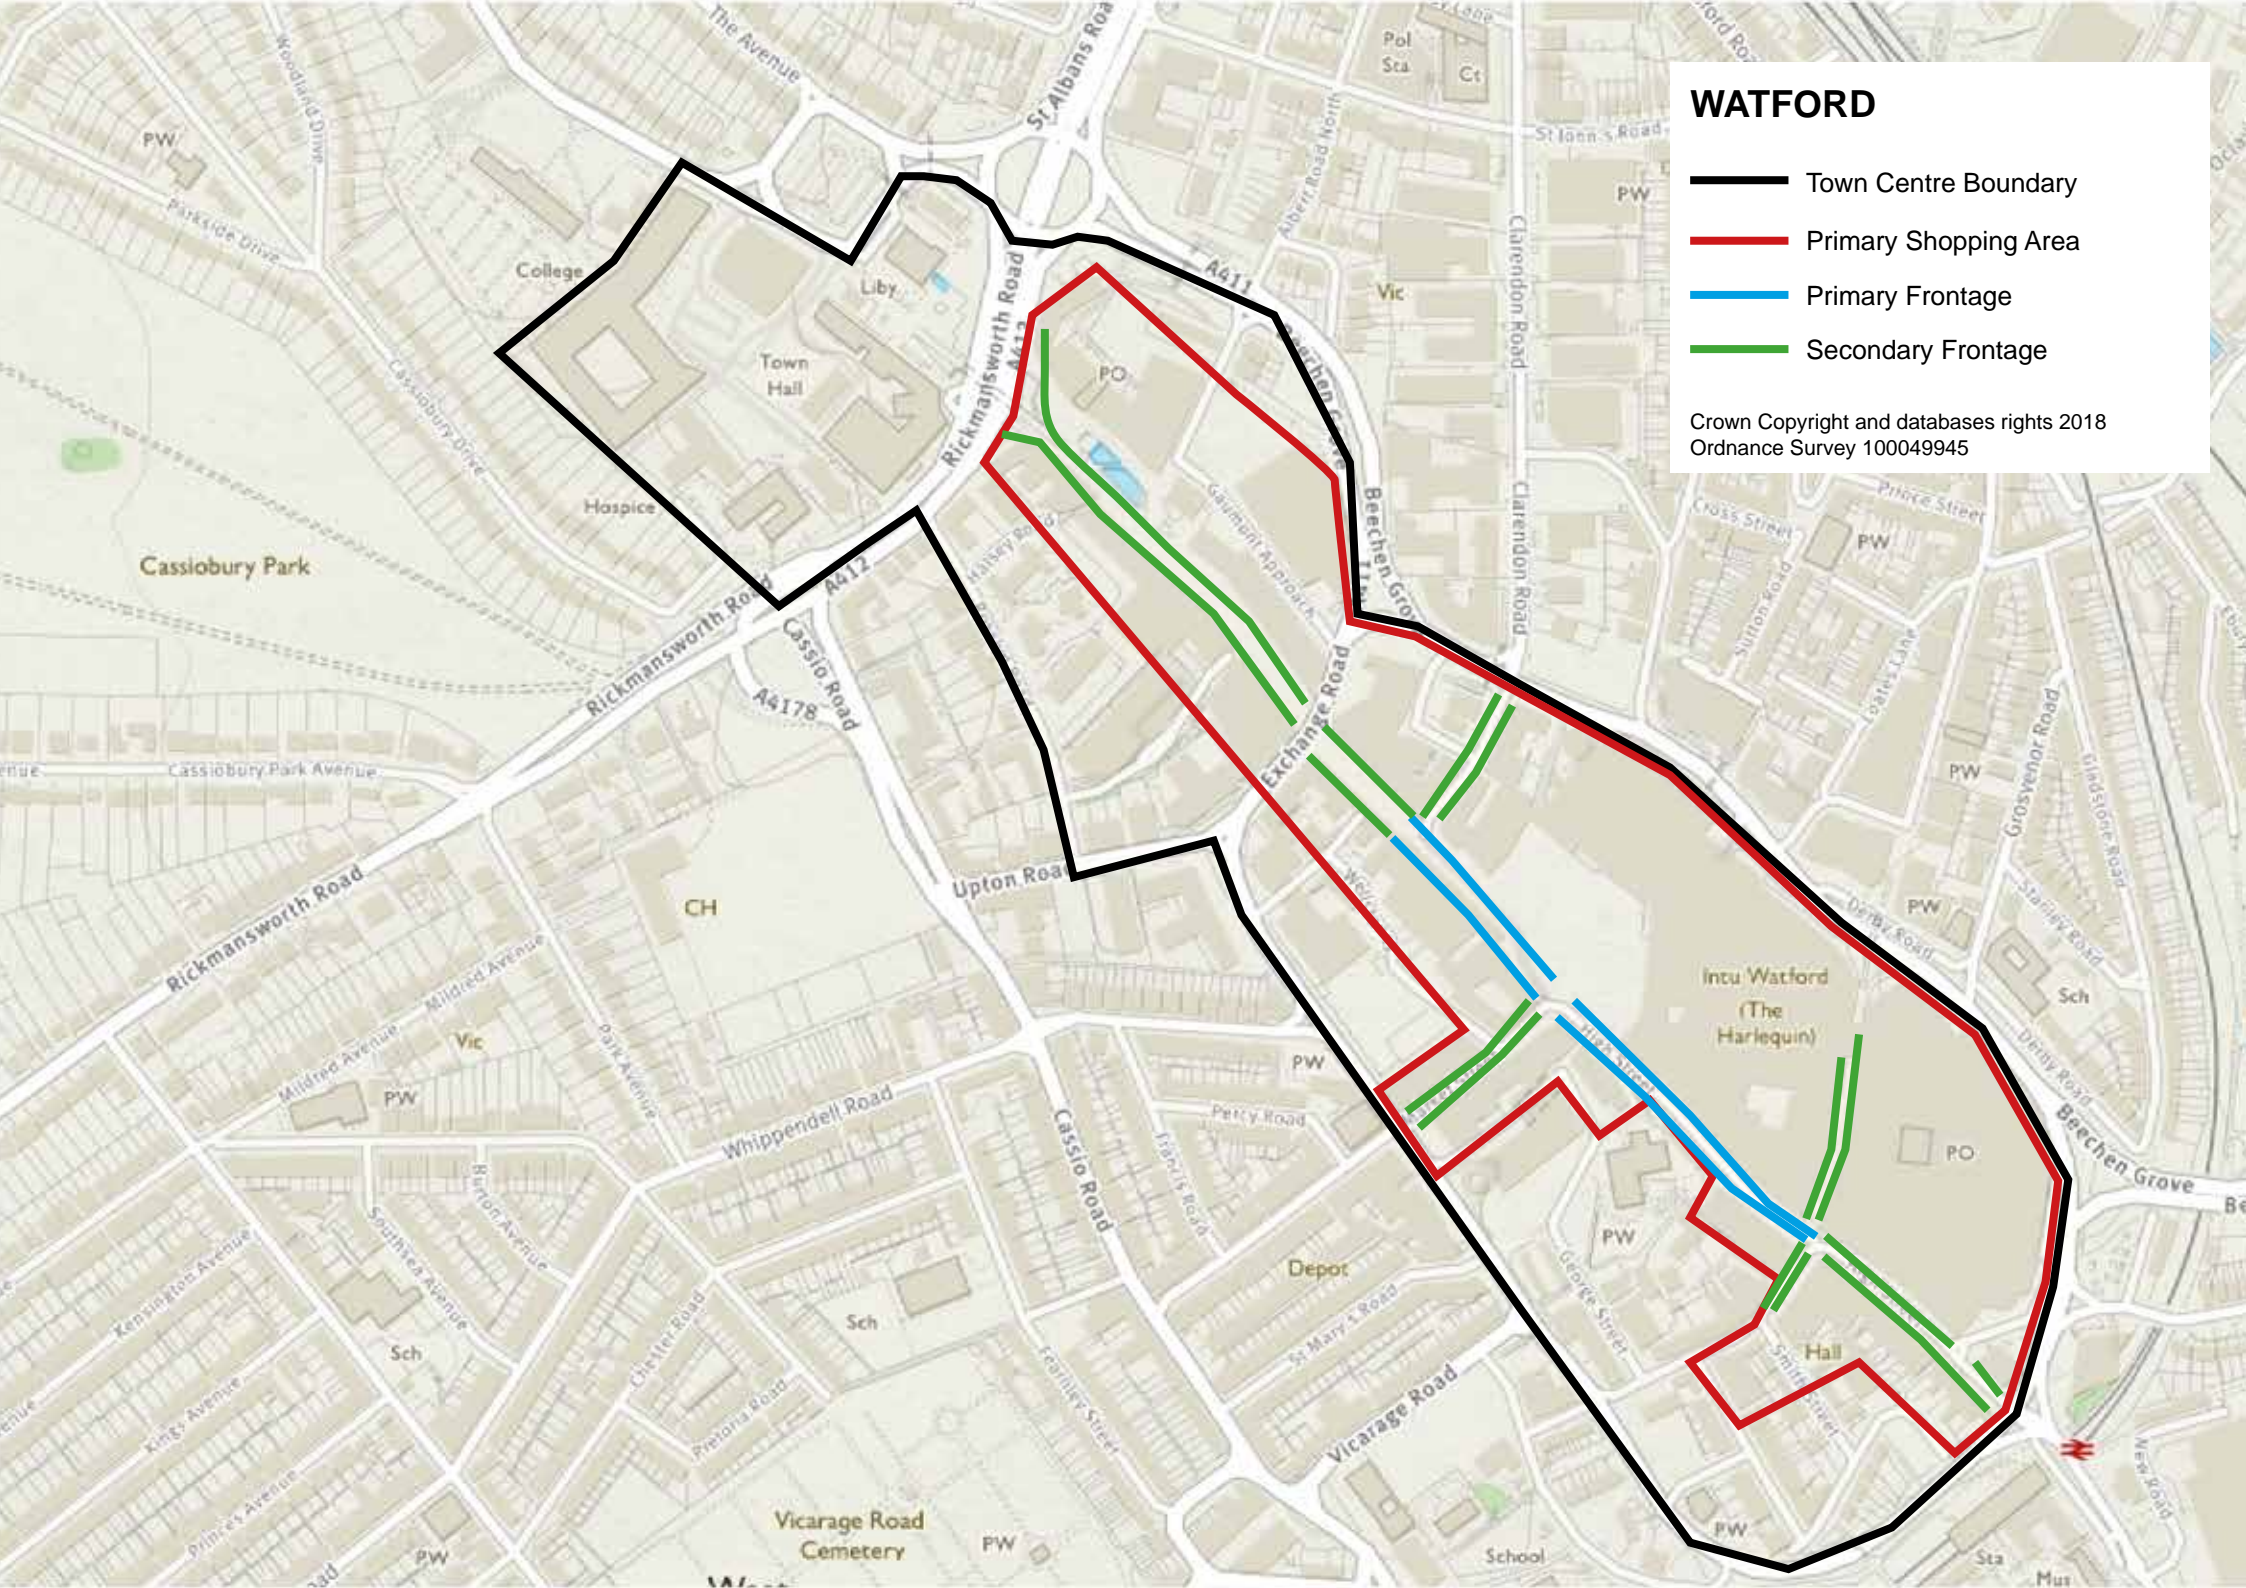

 Town Centre Boundary

 Primary Shopping Area

Crown Copyright and databases rights 2018
Ordnance Survey 100049945

CHORLEYWOOD

-  Town Centre Boundary
-  Primary Shopping Area

Crown Copyright and databases rights 2018
Ordnance Survey 100049945

ST ALBANS

-  Town Centre Boundary
-  Primary Shopping Area
-  Primary Frontage
-  Secondary Frontage

Crown Copyright and databases rights 2018
Ordnance Survey 100049945

HARPENDEN

- Town Centre Boundary
- Primary Shopping Area
- Primary Frontage
- Secondary Frontage

Crown Copyright and databases rights 2018
Ordnance Survey 100049945

WATFORD

-  Town Centre Boundary
-  Primary Shopping Area
-  Primary Frontage
-  Secondary Frontage

Crown Copyright and databases rights 2018
Ordnance Survey 100049945