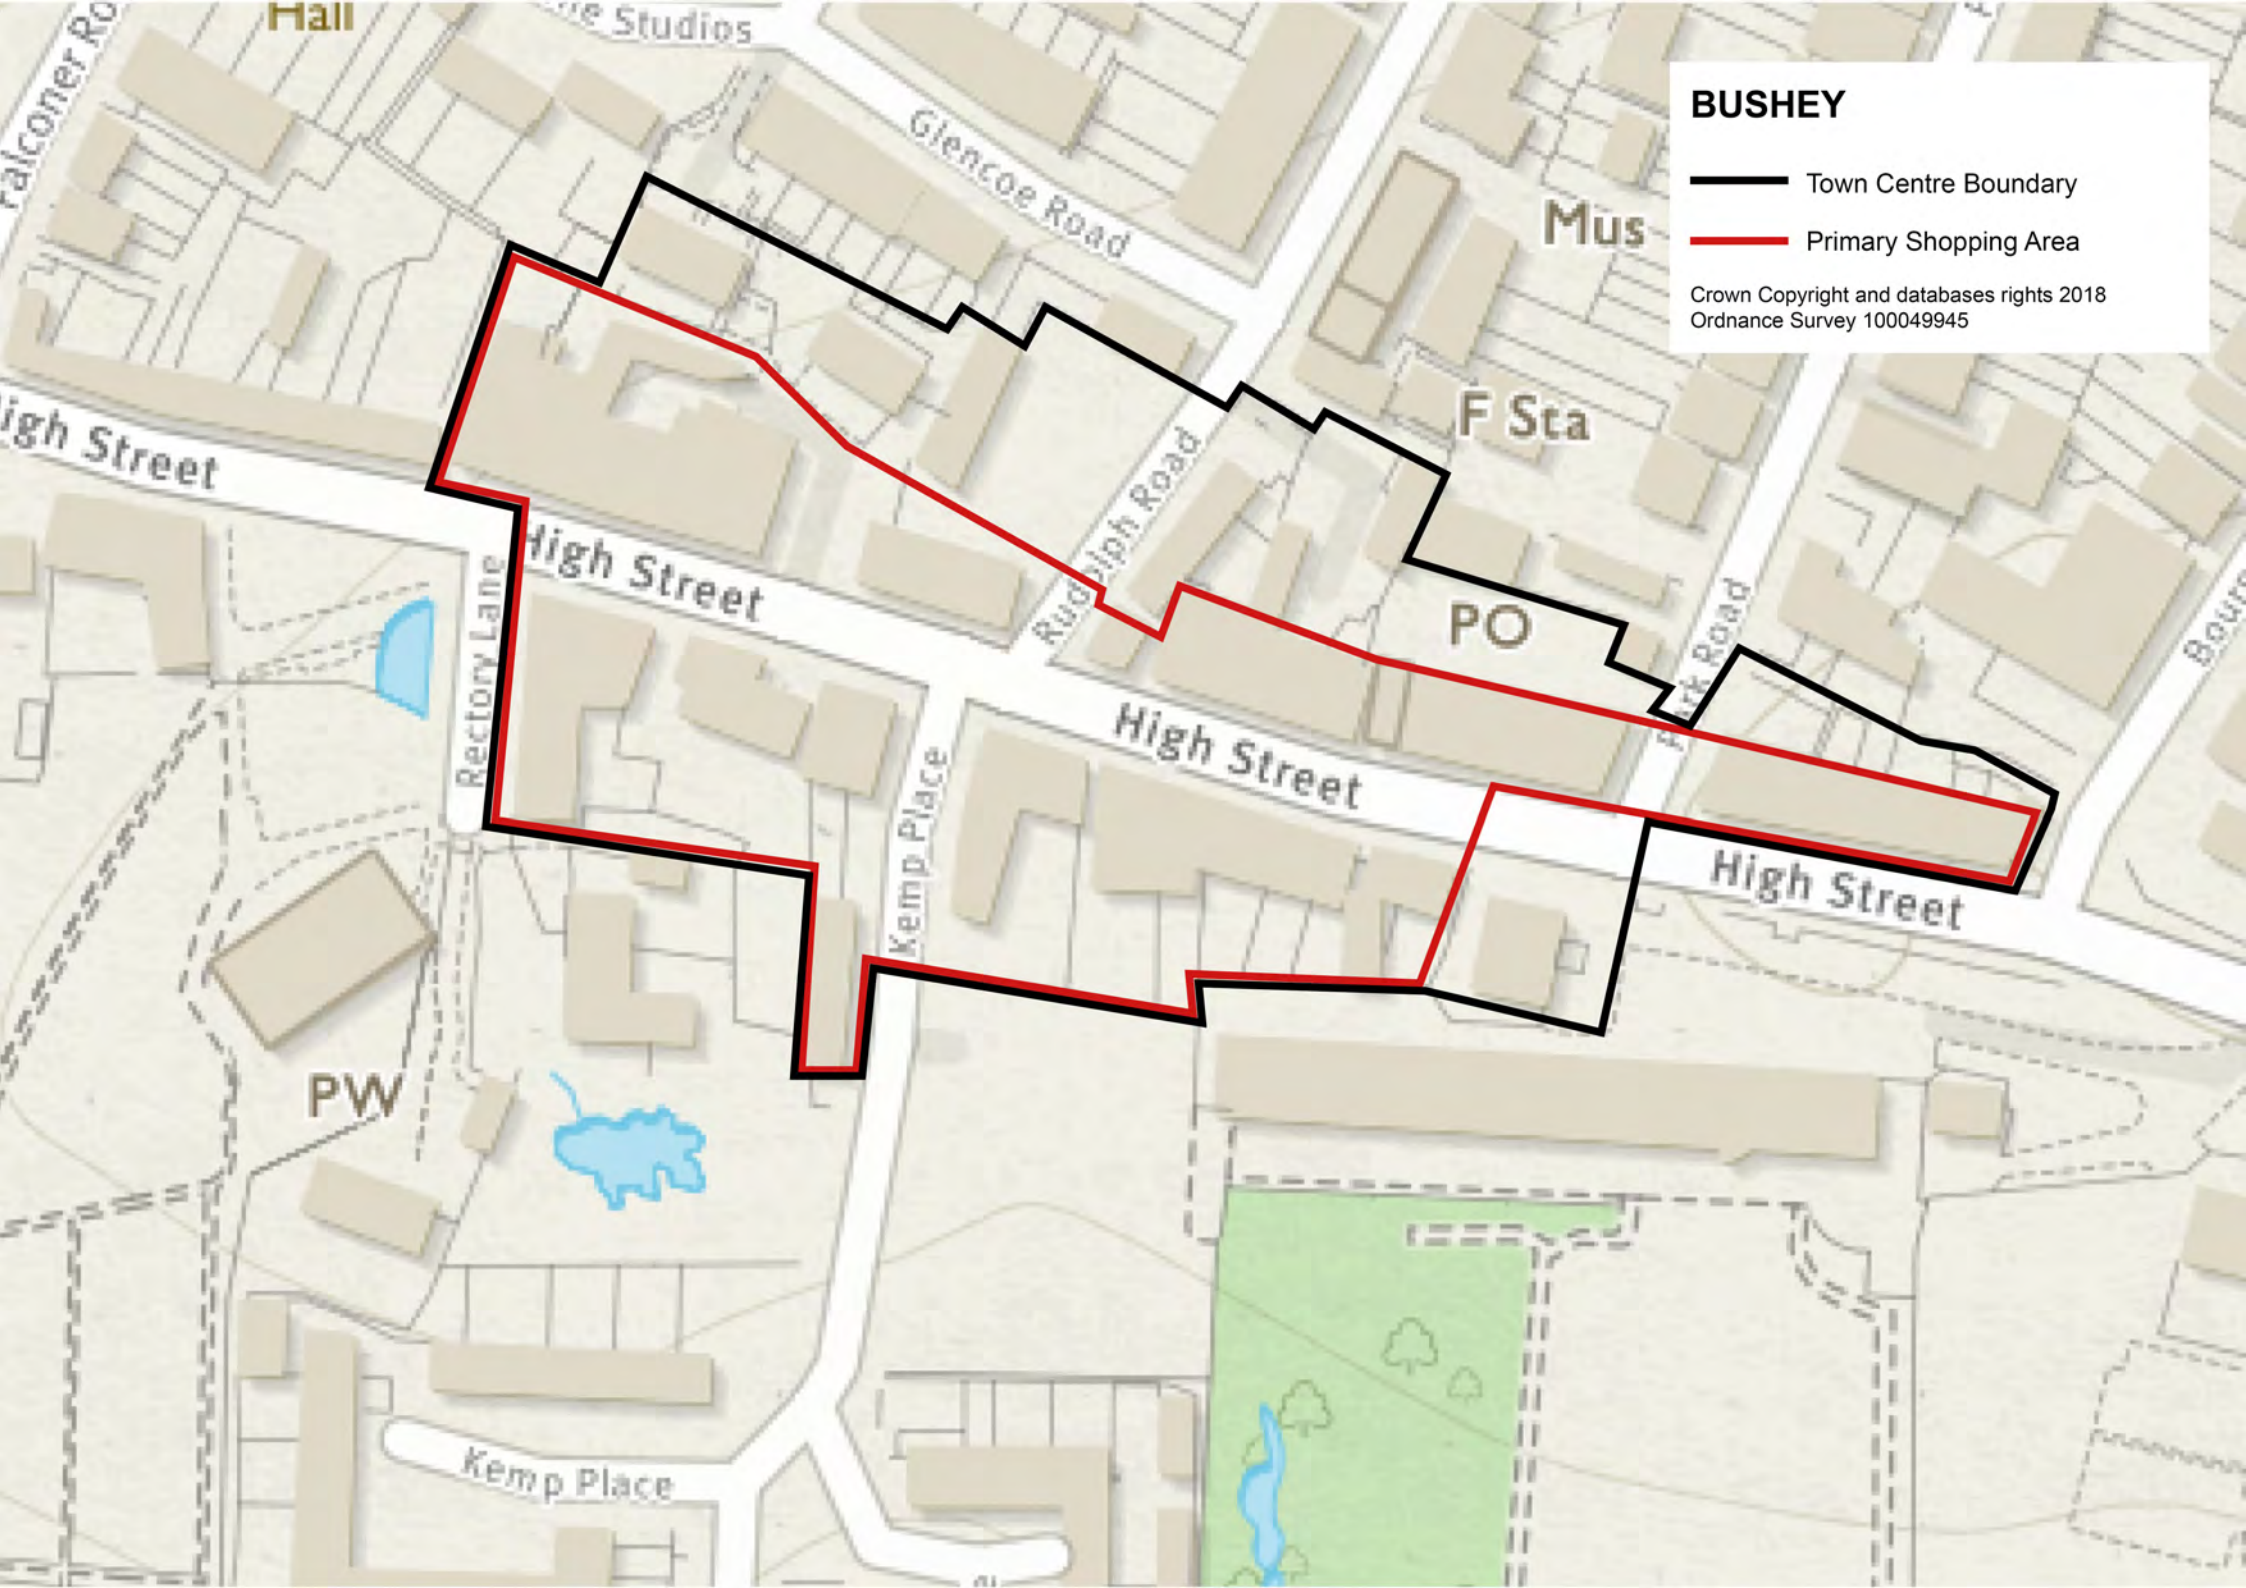

POTTERS BAR HIGH STREET

- Town Centre Boundary
- Primary Shopping Area

Crown Copyright and databases rights 2018
Ordnance Survey 100049945

RADLETT

— Town Centre Boundary

— Primary Shopping Area

Crown Copyright and databases rights 2018
Ordnance Survey 100049945

BUSHEY

-  Town Centre Boundary
-  Primary Shopping Area

Crown Copyright and databases rights 2018
Ordnance Survey 100049945

Primary School

BUSHEY HEATH

-  Town Centre Boundary
-  Primary Shopping Area

Crown Copyright and databases rights 2018
Ordnance Survey 100049945