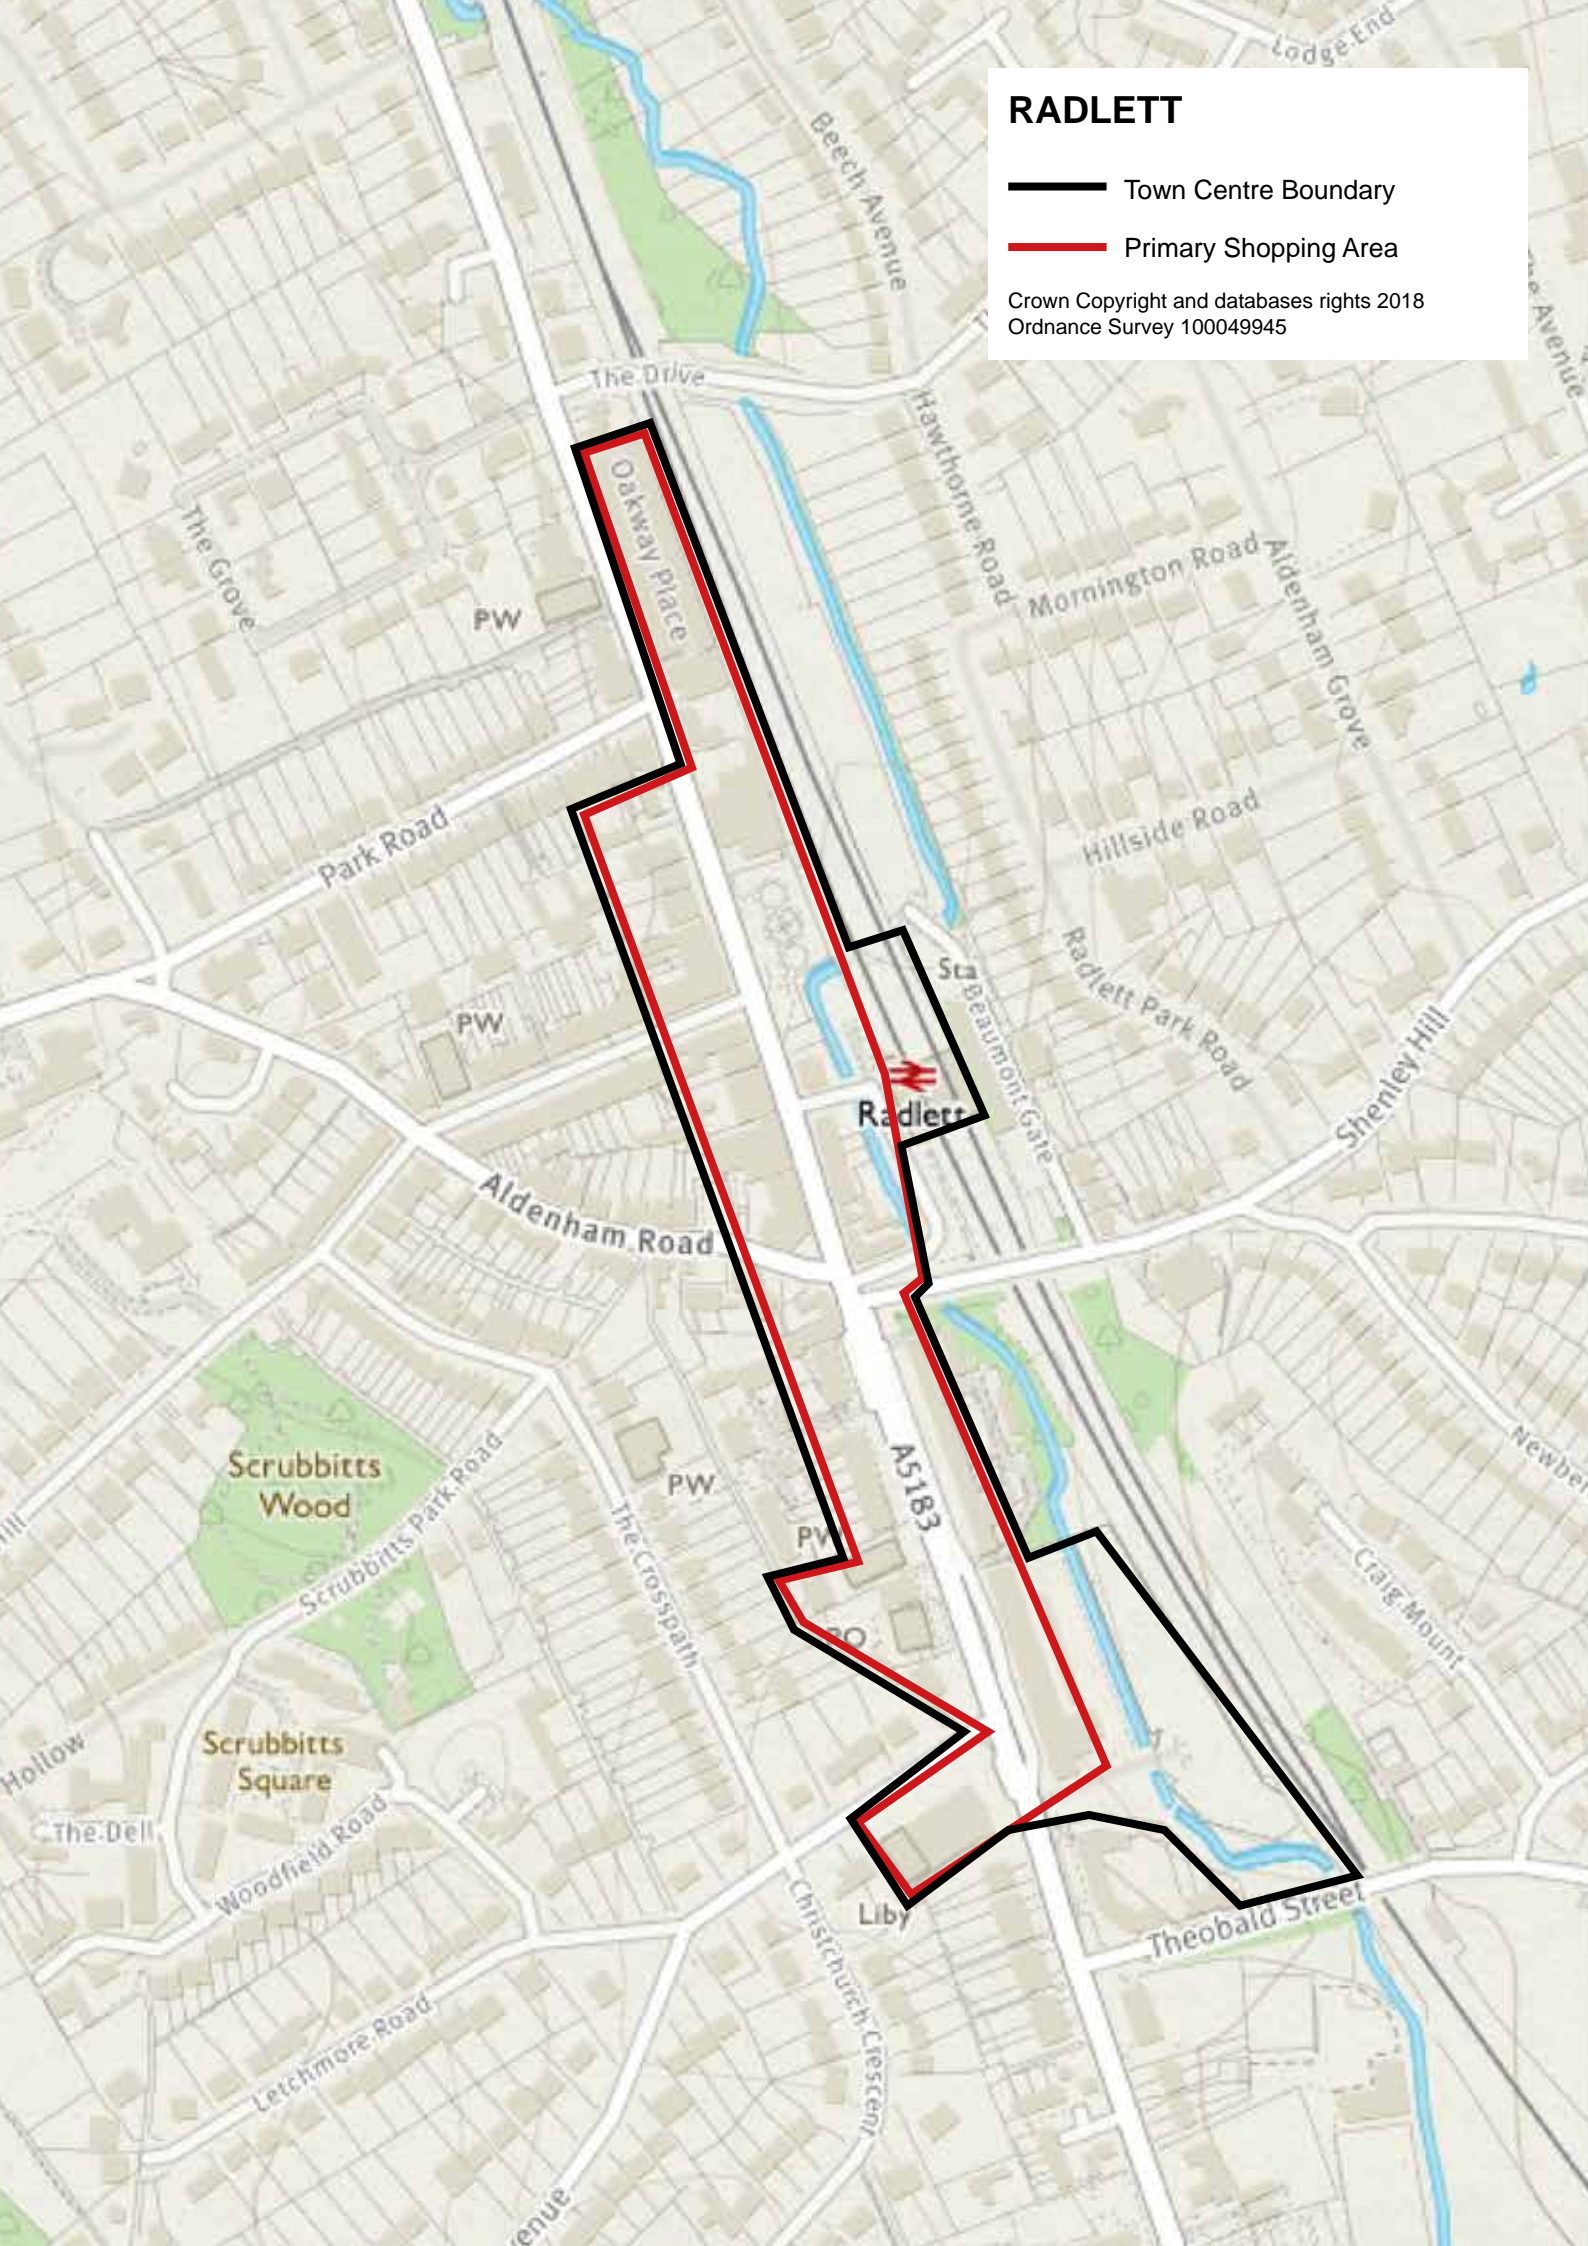

TRING

-  Town Centre Boundary
-  Primary Shopping Area
-  Primary Frontage
-  Secondary Frontage

Crown Copyright and databases rights 2018
Ordnance Survey 100049945

BOREHAMWOOD

-  Town Centre Boundary
-  Primary Shopping Area
-  Primary Frontage
-  Secondary Frontage

POTTERS BAR HIGH STREET

- Town Centre Boundary
- Primary Shopping Area

Crown Copyright and databases rights 2018
Ordnance Survey 100049945

RADLETT

— Town Centre Boundary

— Primary Shopping Area

Crown Copyright and databases rights 2018
Ordnance Survey 100049945

BUSHEY

-  Town Centre Boundary
-  Primary Shopping Area

Crown Copyright and databases rights 2018
Ordnance Survey 100049945

Primary School

BUSHEY HEATH

-  Town Centre Boundary
-  Primary Shopping Area

Crown Copyright and databases rights 2018
Ordnance Survey 100049945

High Road A4140

Warren Road

High Road

Howton Place

Belle Vue Lane

PO

Downalong

Californis Lane