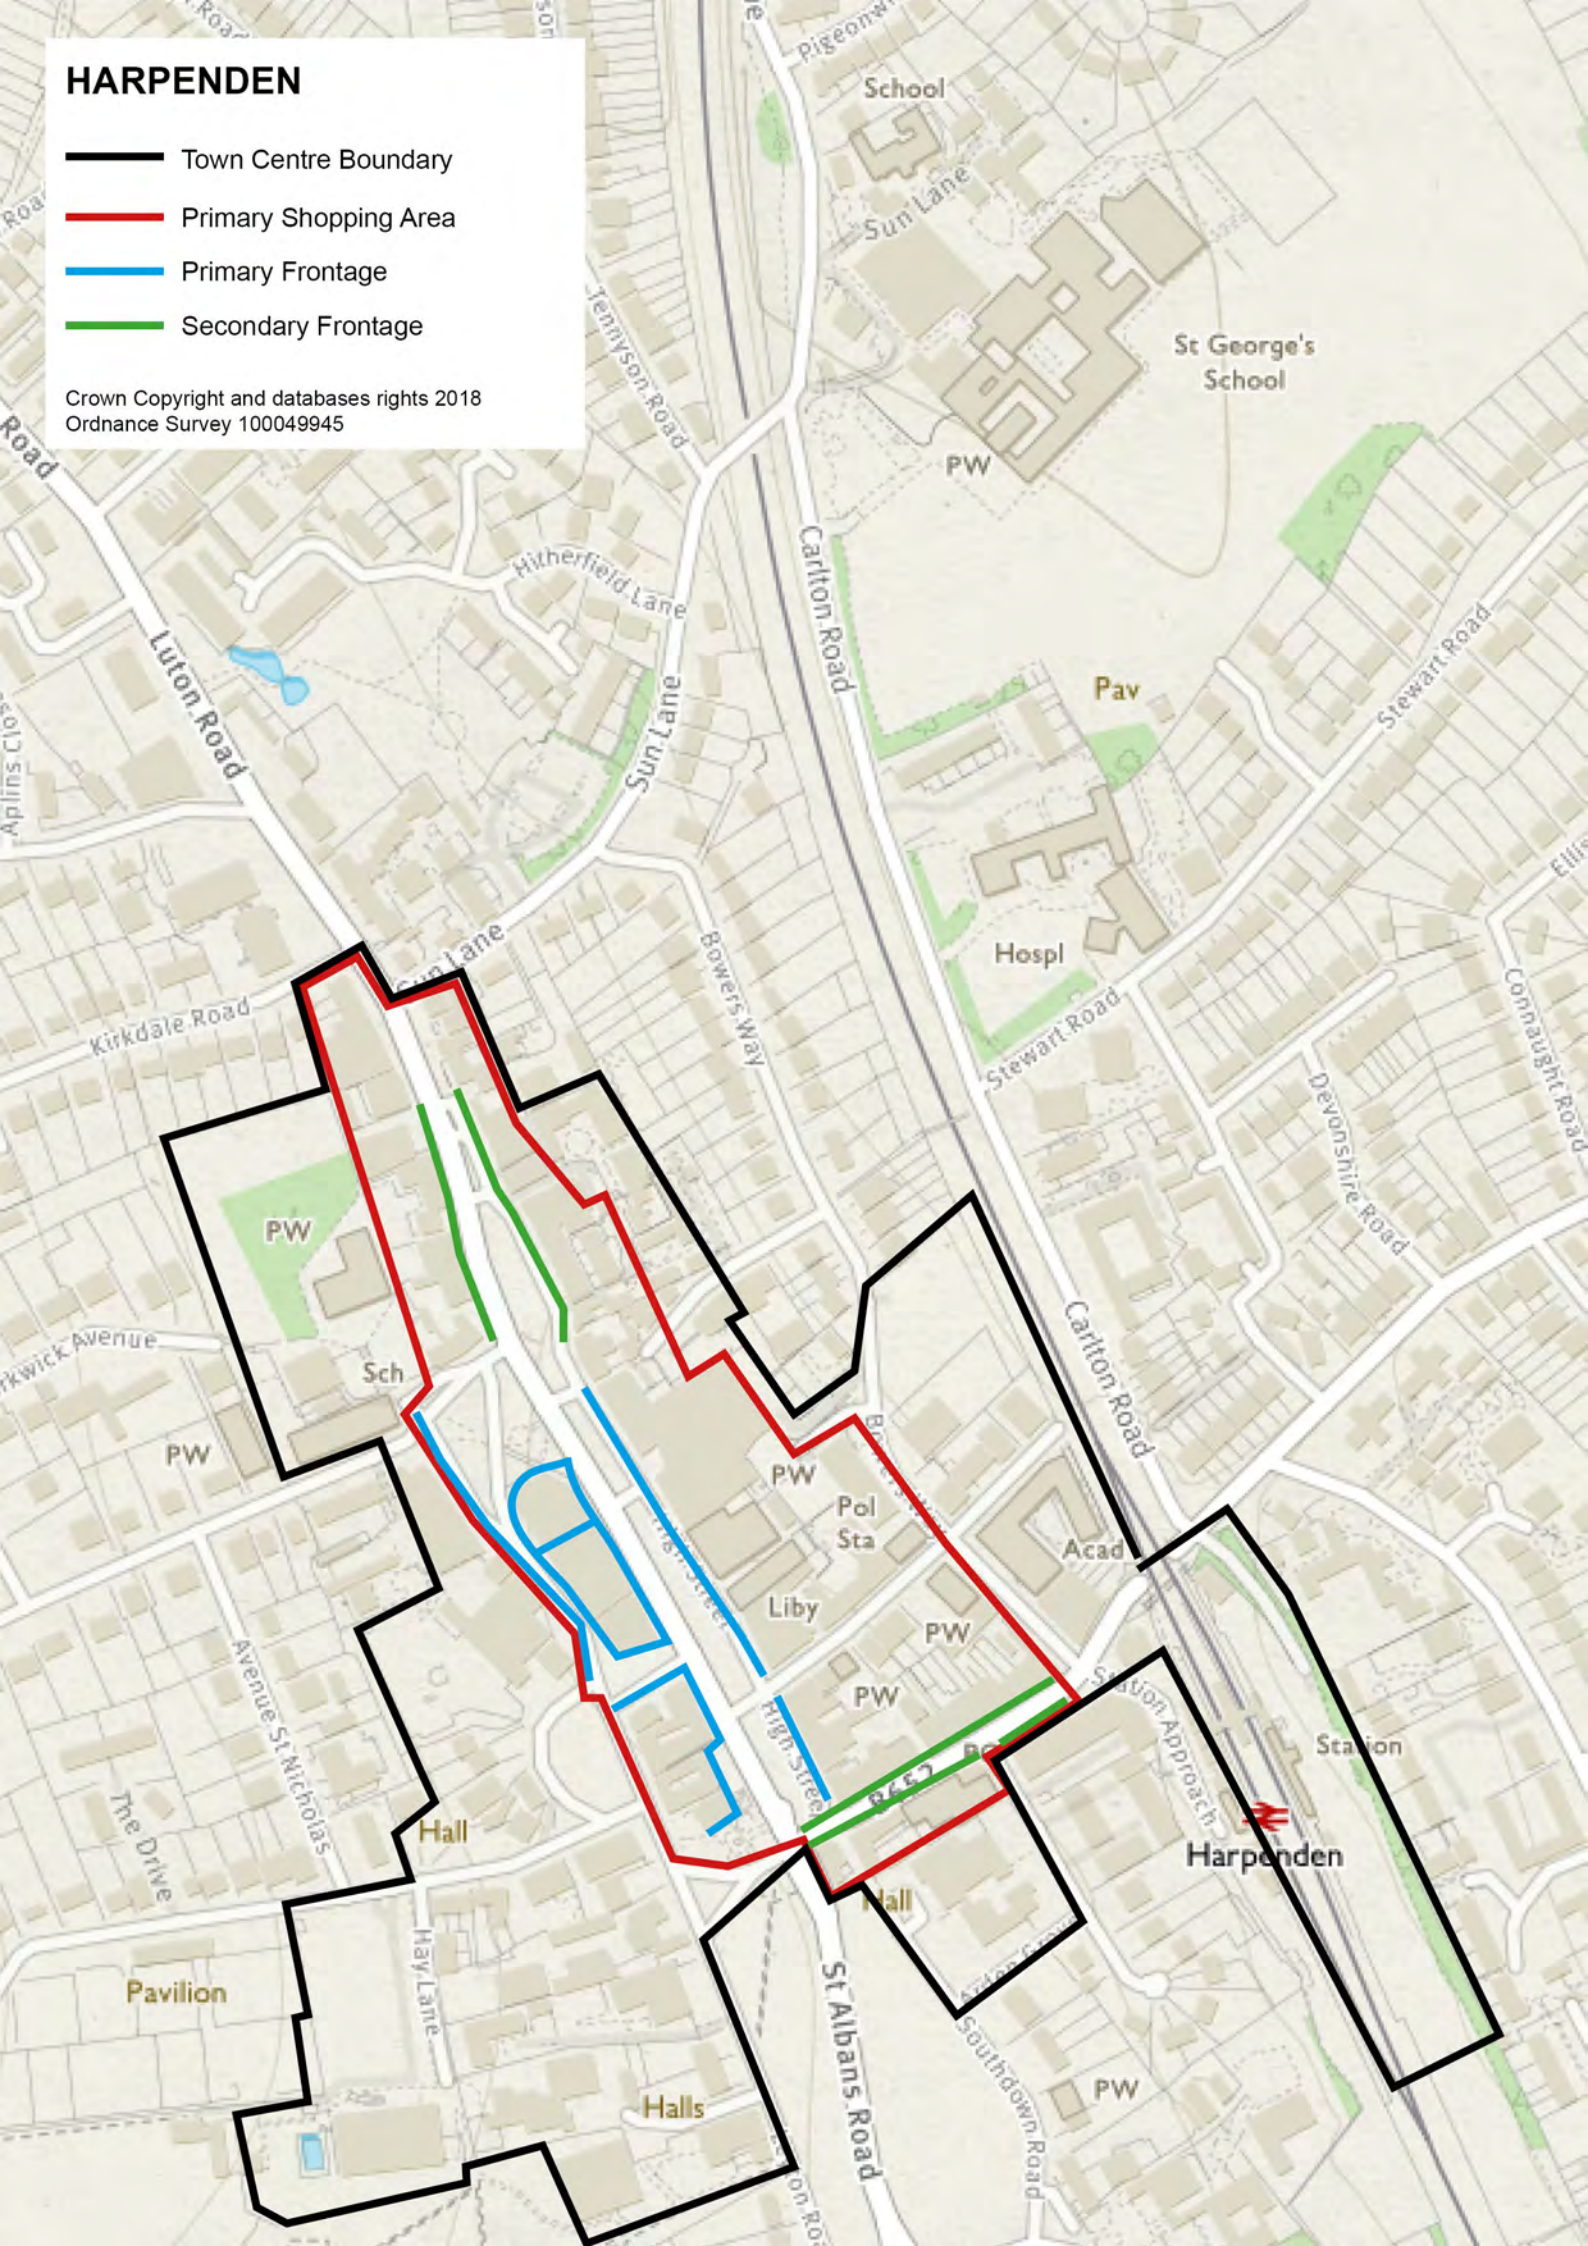

 Town Centre Boundary

 Primary Shopping Area

Crown Copyright and databases rights 2018
Ordnance Survey 100049945

CHORLEYWOOD

-  Town Centre Boundary
-  Primary Shopping Area

Crown Copyright and databases rights 2018
Ordnance Survey 100049945

ST ALBANS

-  Town Centre Boundary
-  Primary Shopping Area
-  Primary Frontage
-  Secondary Frontage

Crown Copyright and databases rights 2018
Ordnance Survey 100049945

HARPENDEN

- Town Centre Boundary
- Primary Shopping Area
- Primary Frontage
- Secondary Frontage

Crown Copyright and databases rights 2018
Ordnance Survey 100049945

WATFORD

-  Town Centre Boundary
-  Primary Shopping Area
-  Primary Frontage
-  Secondary Frontage

Crown Copyright and databases rights 2018
Ordnance Survey 100049945