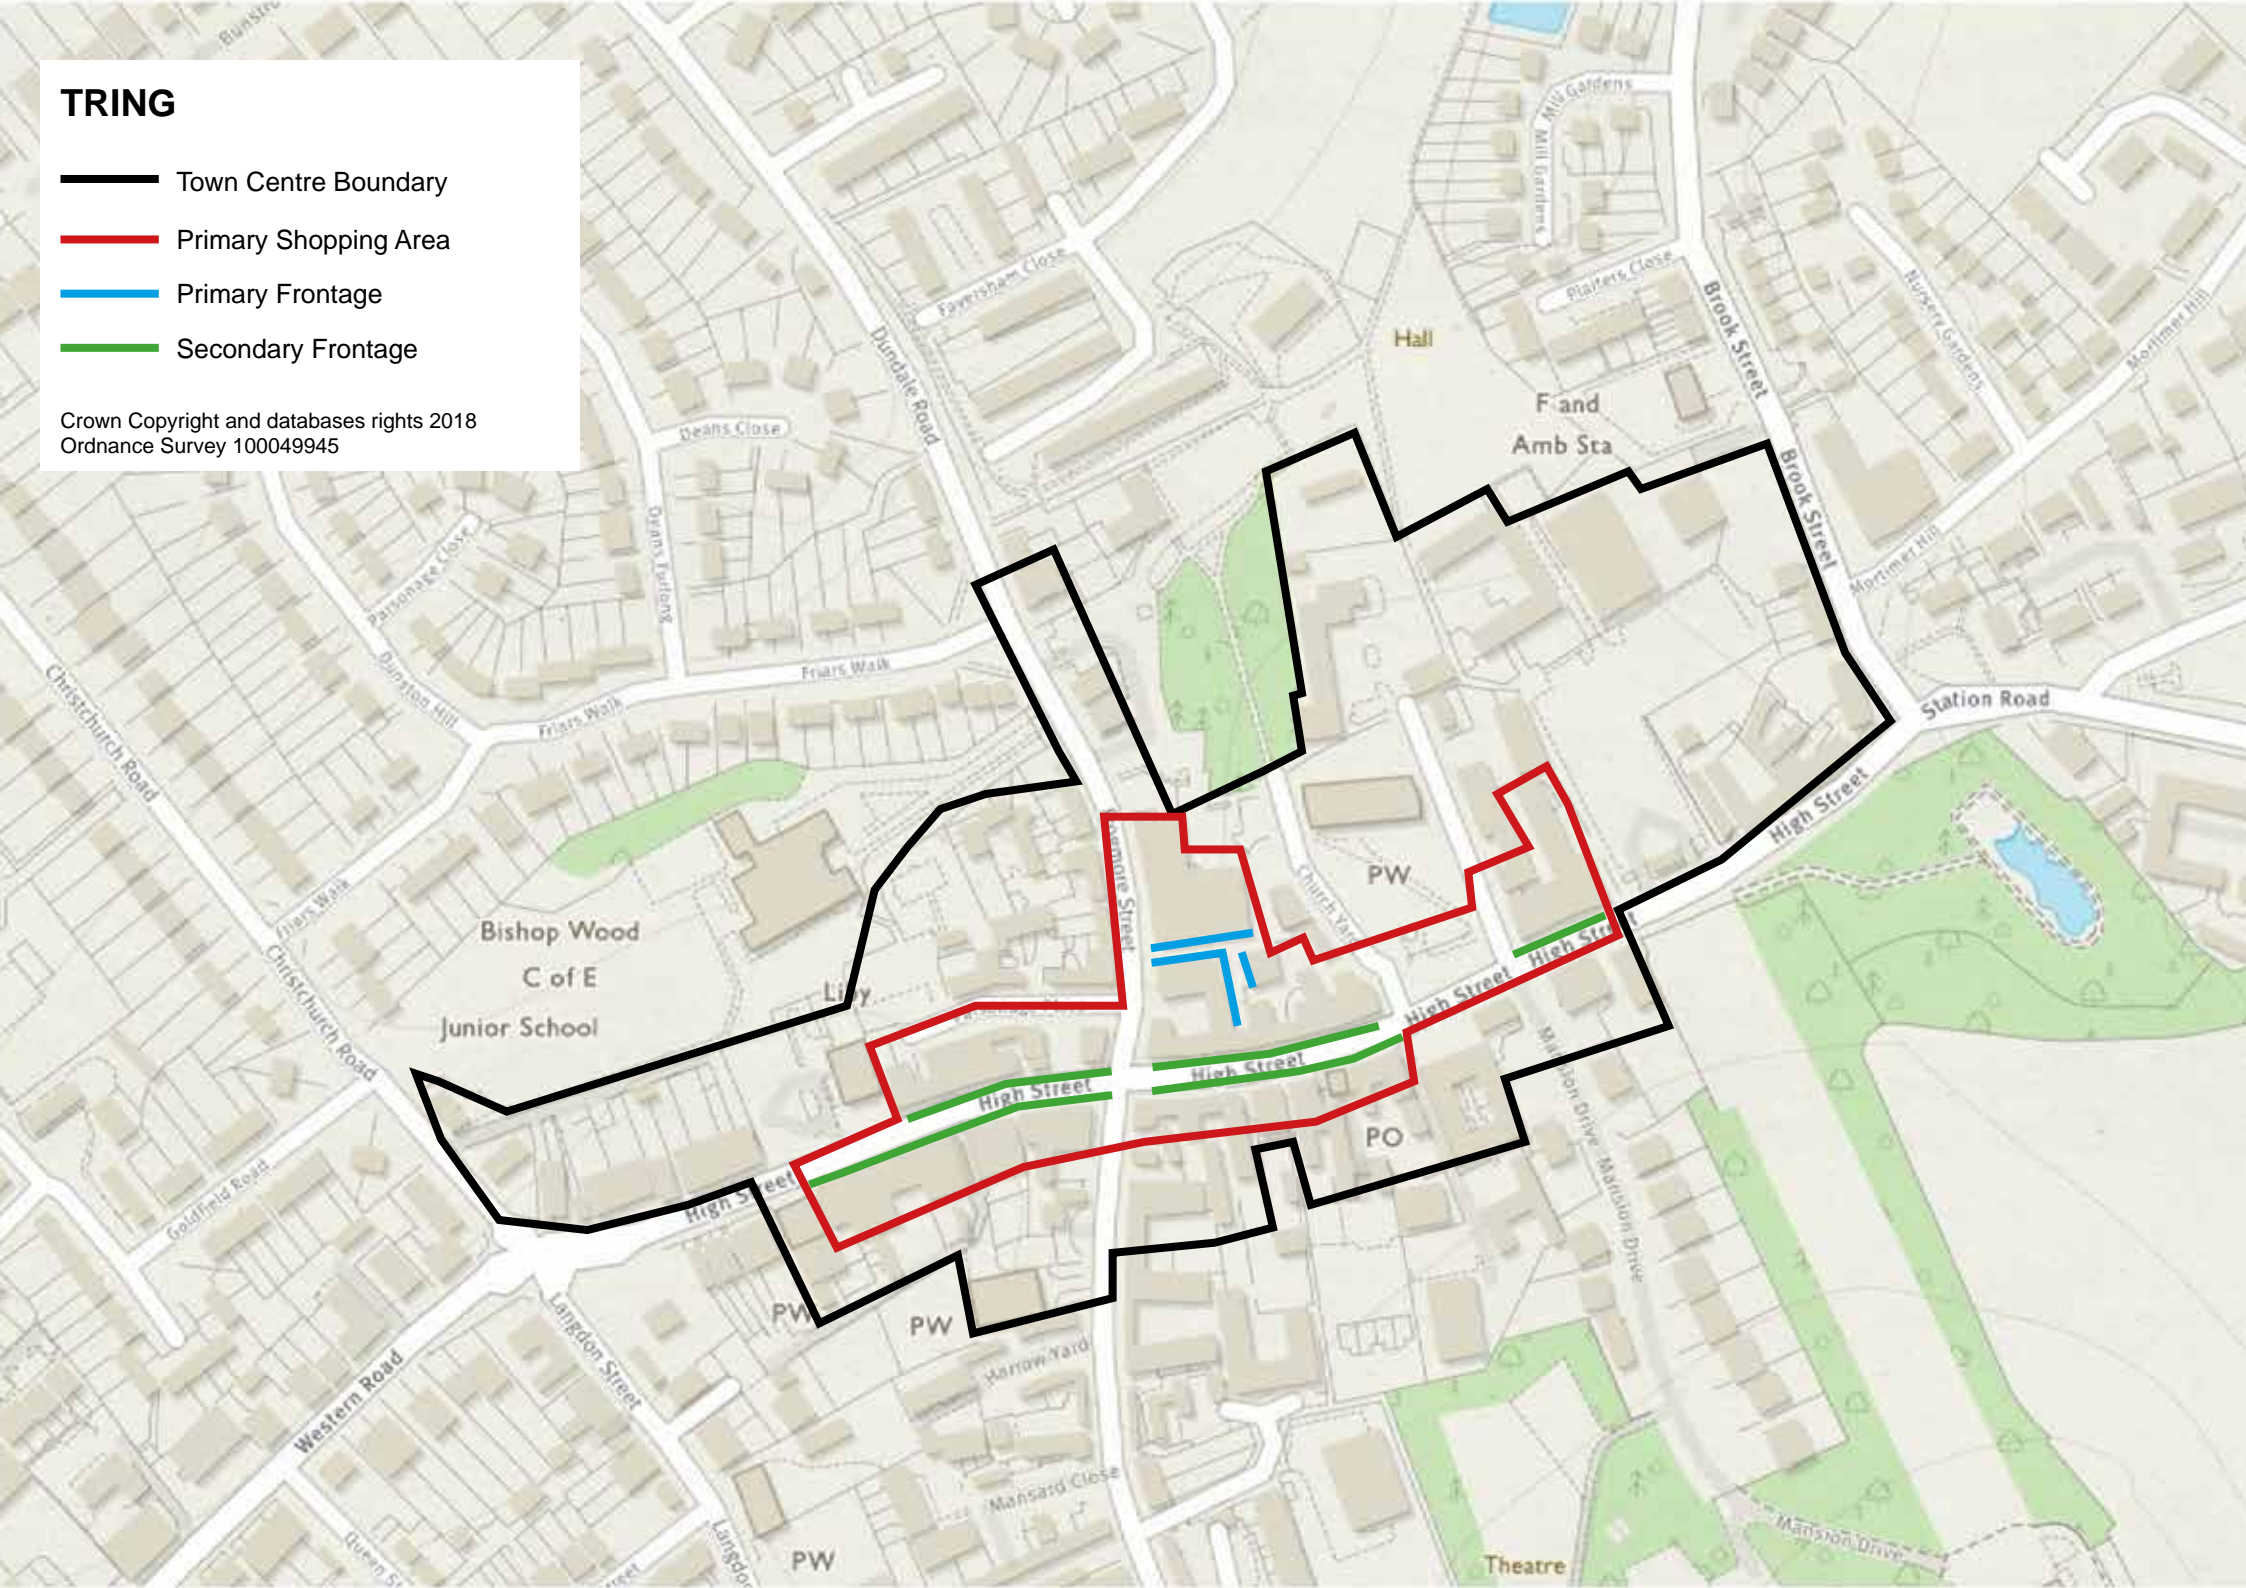

HEMEL HEMPSTEAD

-  Town Centre Boundary
-  Primary Shopping Area
-  Primary Frontage
-  Secondary Frontage

Crown Copyright and databases rights 2018
Ordnance Survey 100049945

HEMEL HEMPSTEAD OLD TOWN

— Town Centre Boundary

— Primary Shopping Area

Crown Copyright and databases rights 2018
Ordnance Survey 100049945

BERKHAMSTED

-  Town Centre Boundary
-  Primary Shopping Area
-  Primary Frontage
-  Secondary Frontage

Crown Copyright and databases rights 2018
Ordnance Survey 100049945

TRING

-  Town Centre Boundary
-  Primary Shopping Area
-  Primary Frontage
-  Secondary Frontage

Crown Copyright and databases rights 2018
Ordnance Survey 100049945

BOREHAMWOOD

-  Town Centre Boundary
-  Primary Shopping Area
-  Primary Frontage
-  Secondary Frontage

Crown Copyright and databases rights 2018
Ordnance Survey 100049945

POTTERS BAR DARKES LANE

— Town Centre Boundary

— Primary Shopping Area

Crown Copyright and databases rights 2018
Ordnance Survey 100049945