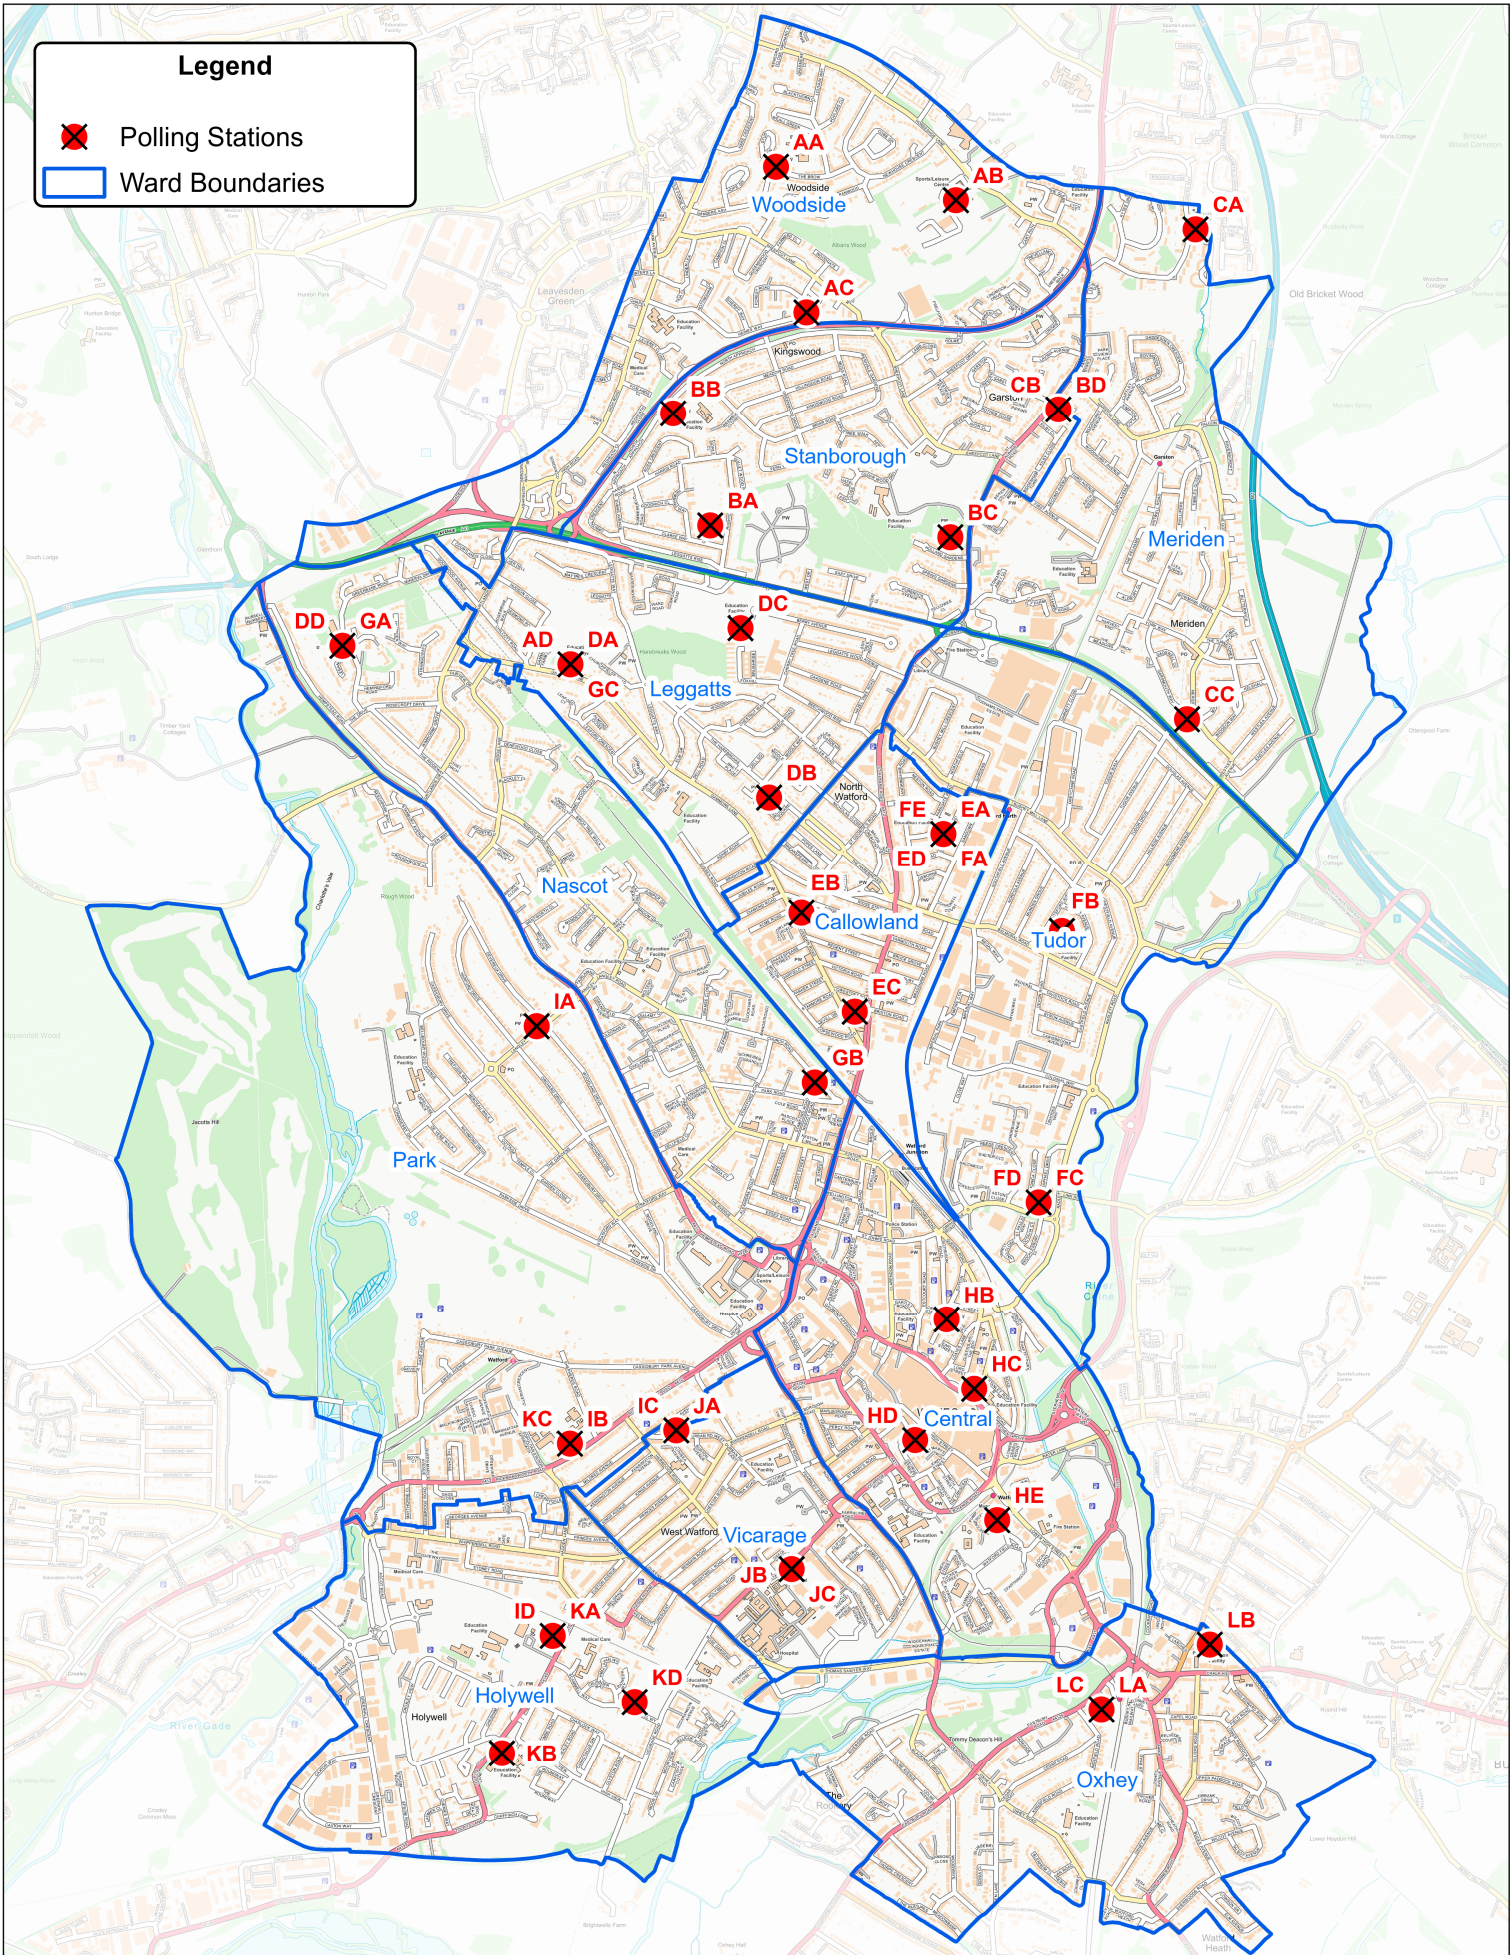

Legend

-  Polling Stations
-  Ward Boundaries

Watford Polling Stations

Town Hall, Watford,
Hertfordshire WD17 3EX

Map Produced by: Corporate GIS
Publication Date: 12/03/2025

© Crown copyright and database rights
2025 Ordnance Survey AC0000822958

Scale 1:28,000
At A4