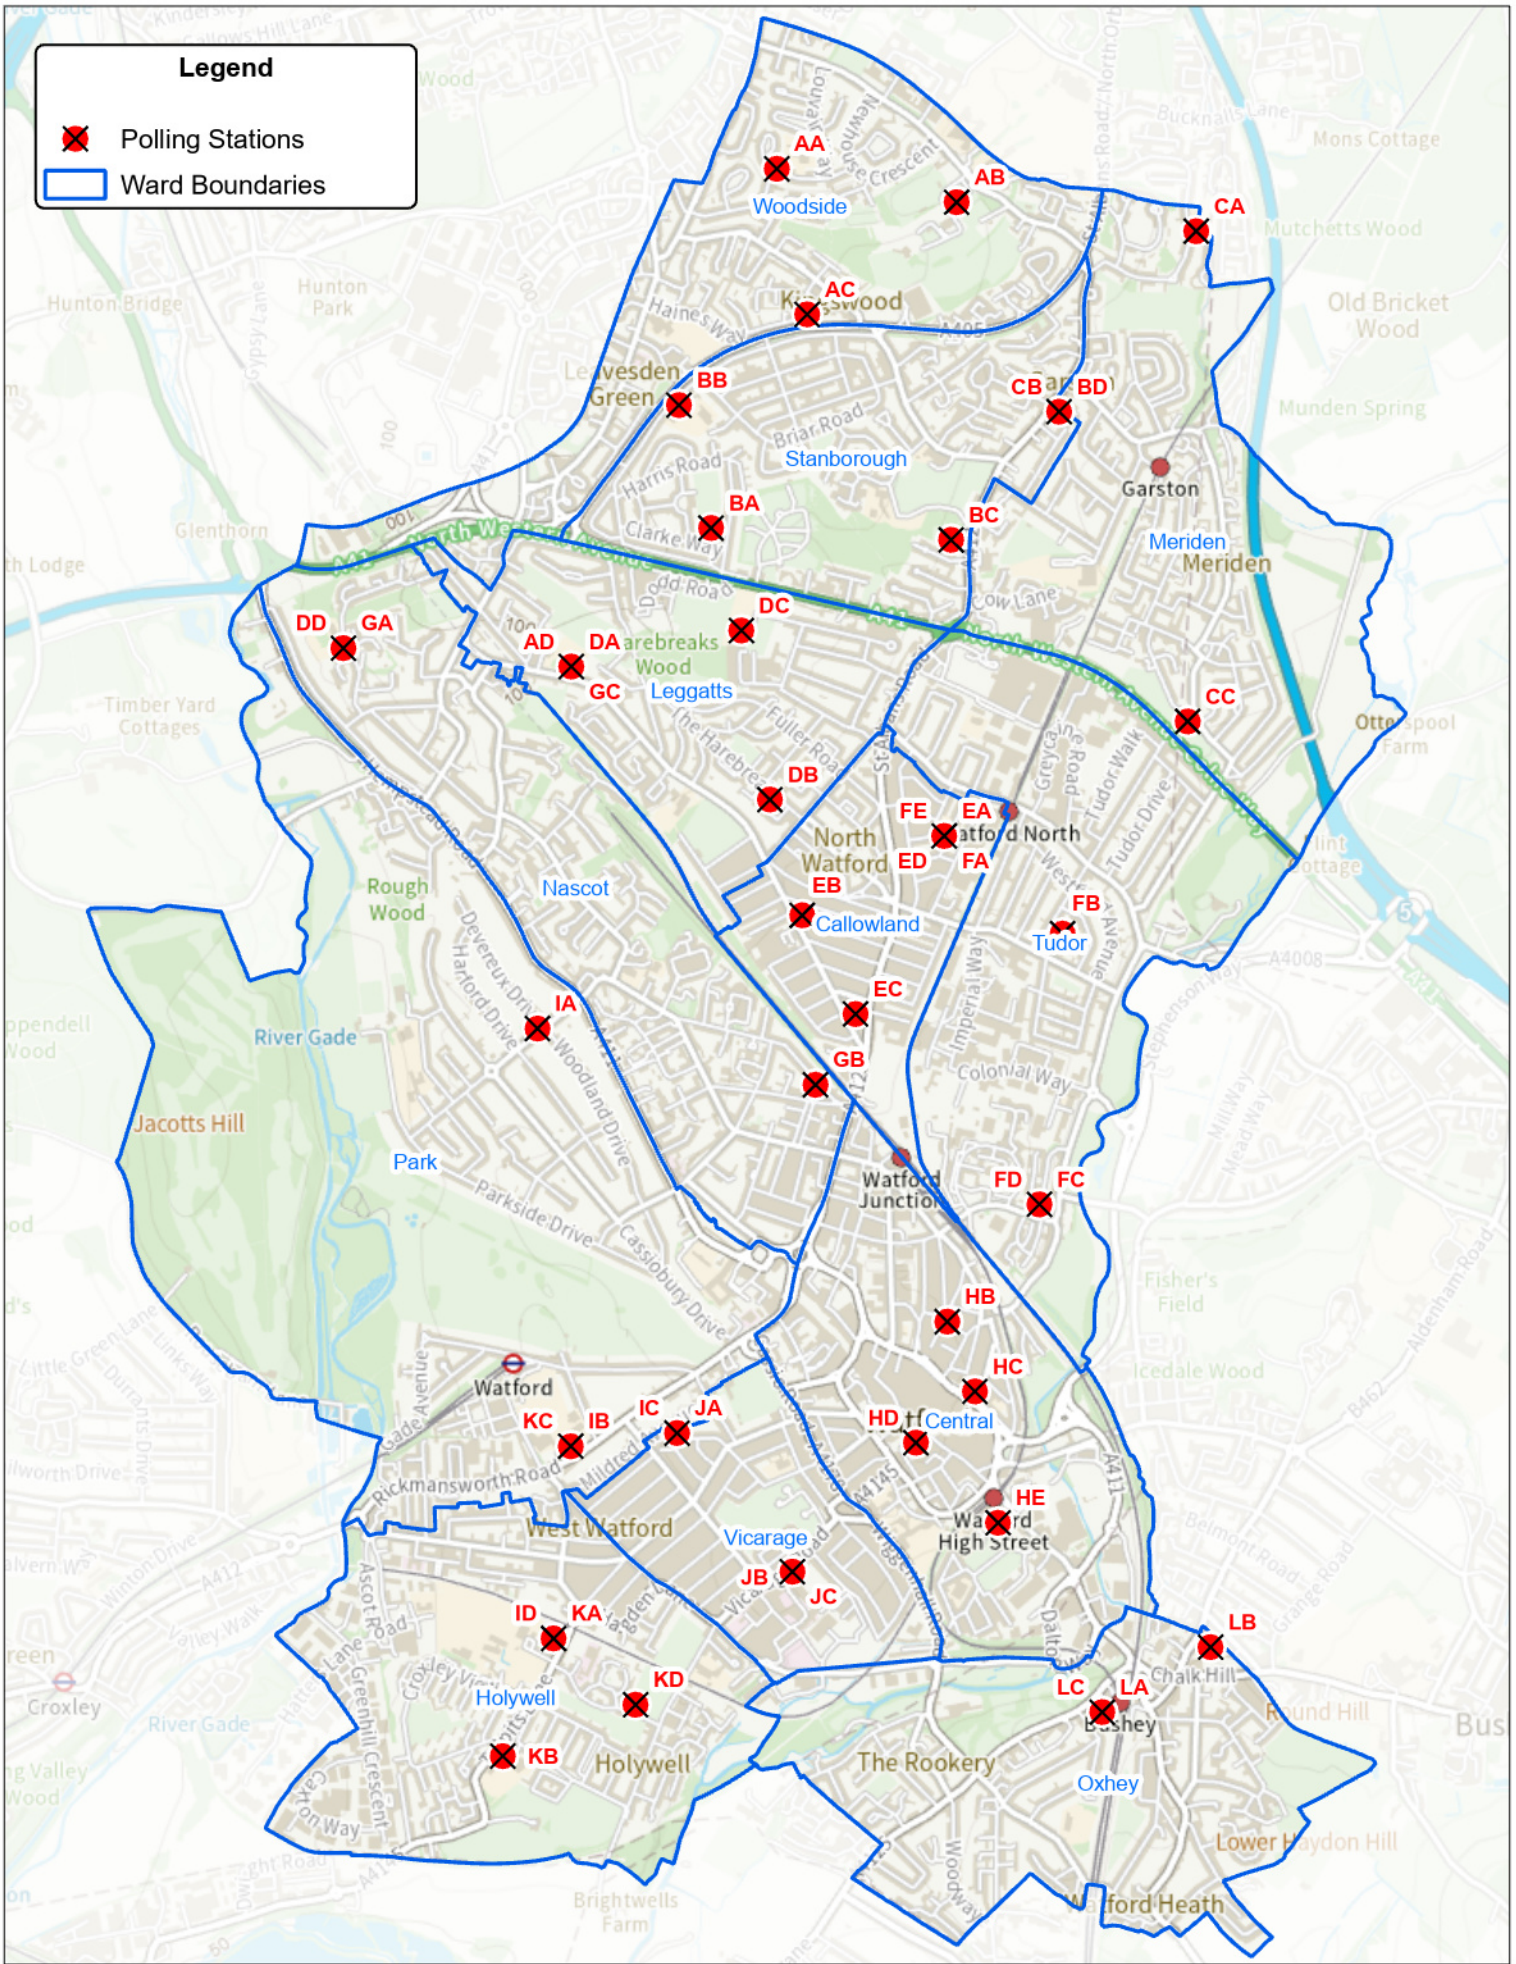

Legend

- ✘ Polling Stations
- ▭ Ward Boundaries

Watford Polling Stations

Town Hall, Watford,
Hertfordshire WD17 3EX

Scale 1:28,000
At A4

© Crown copyright and database rights
2025 Ordnance Survey AC000822958