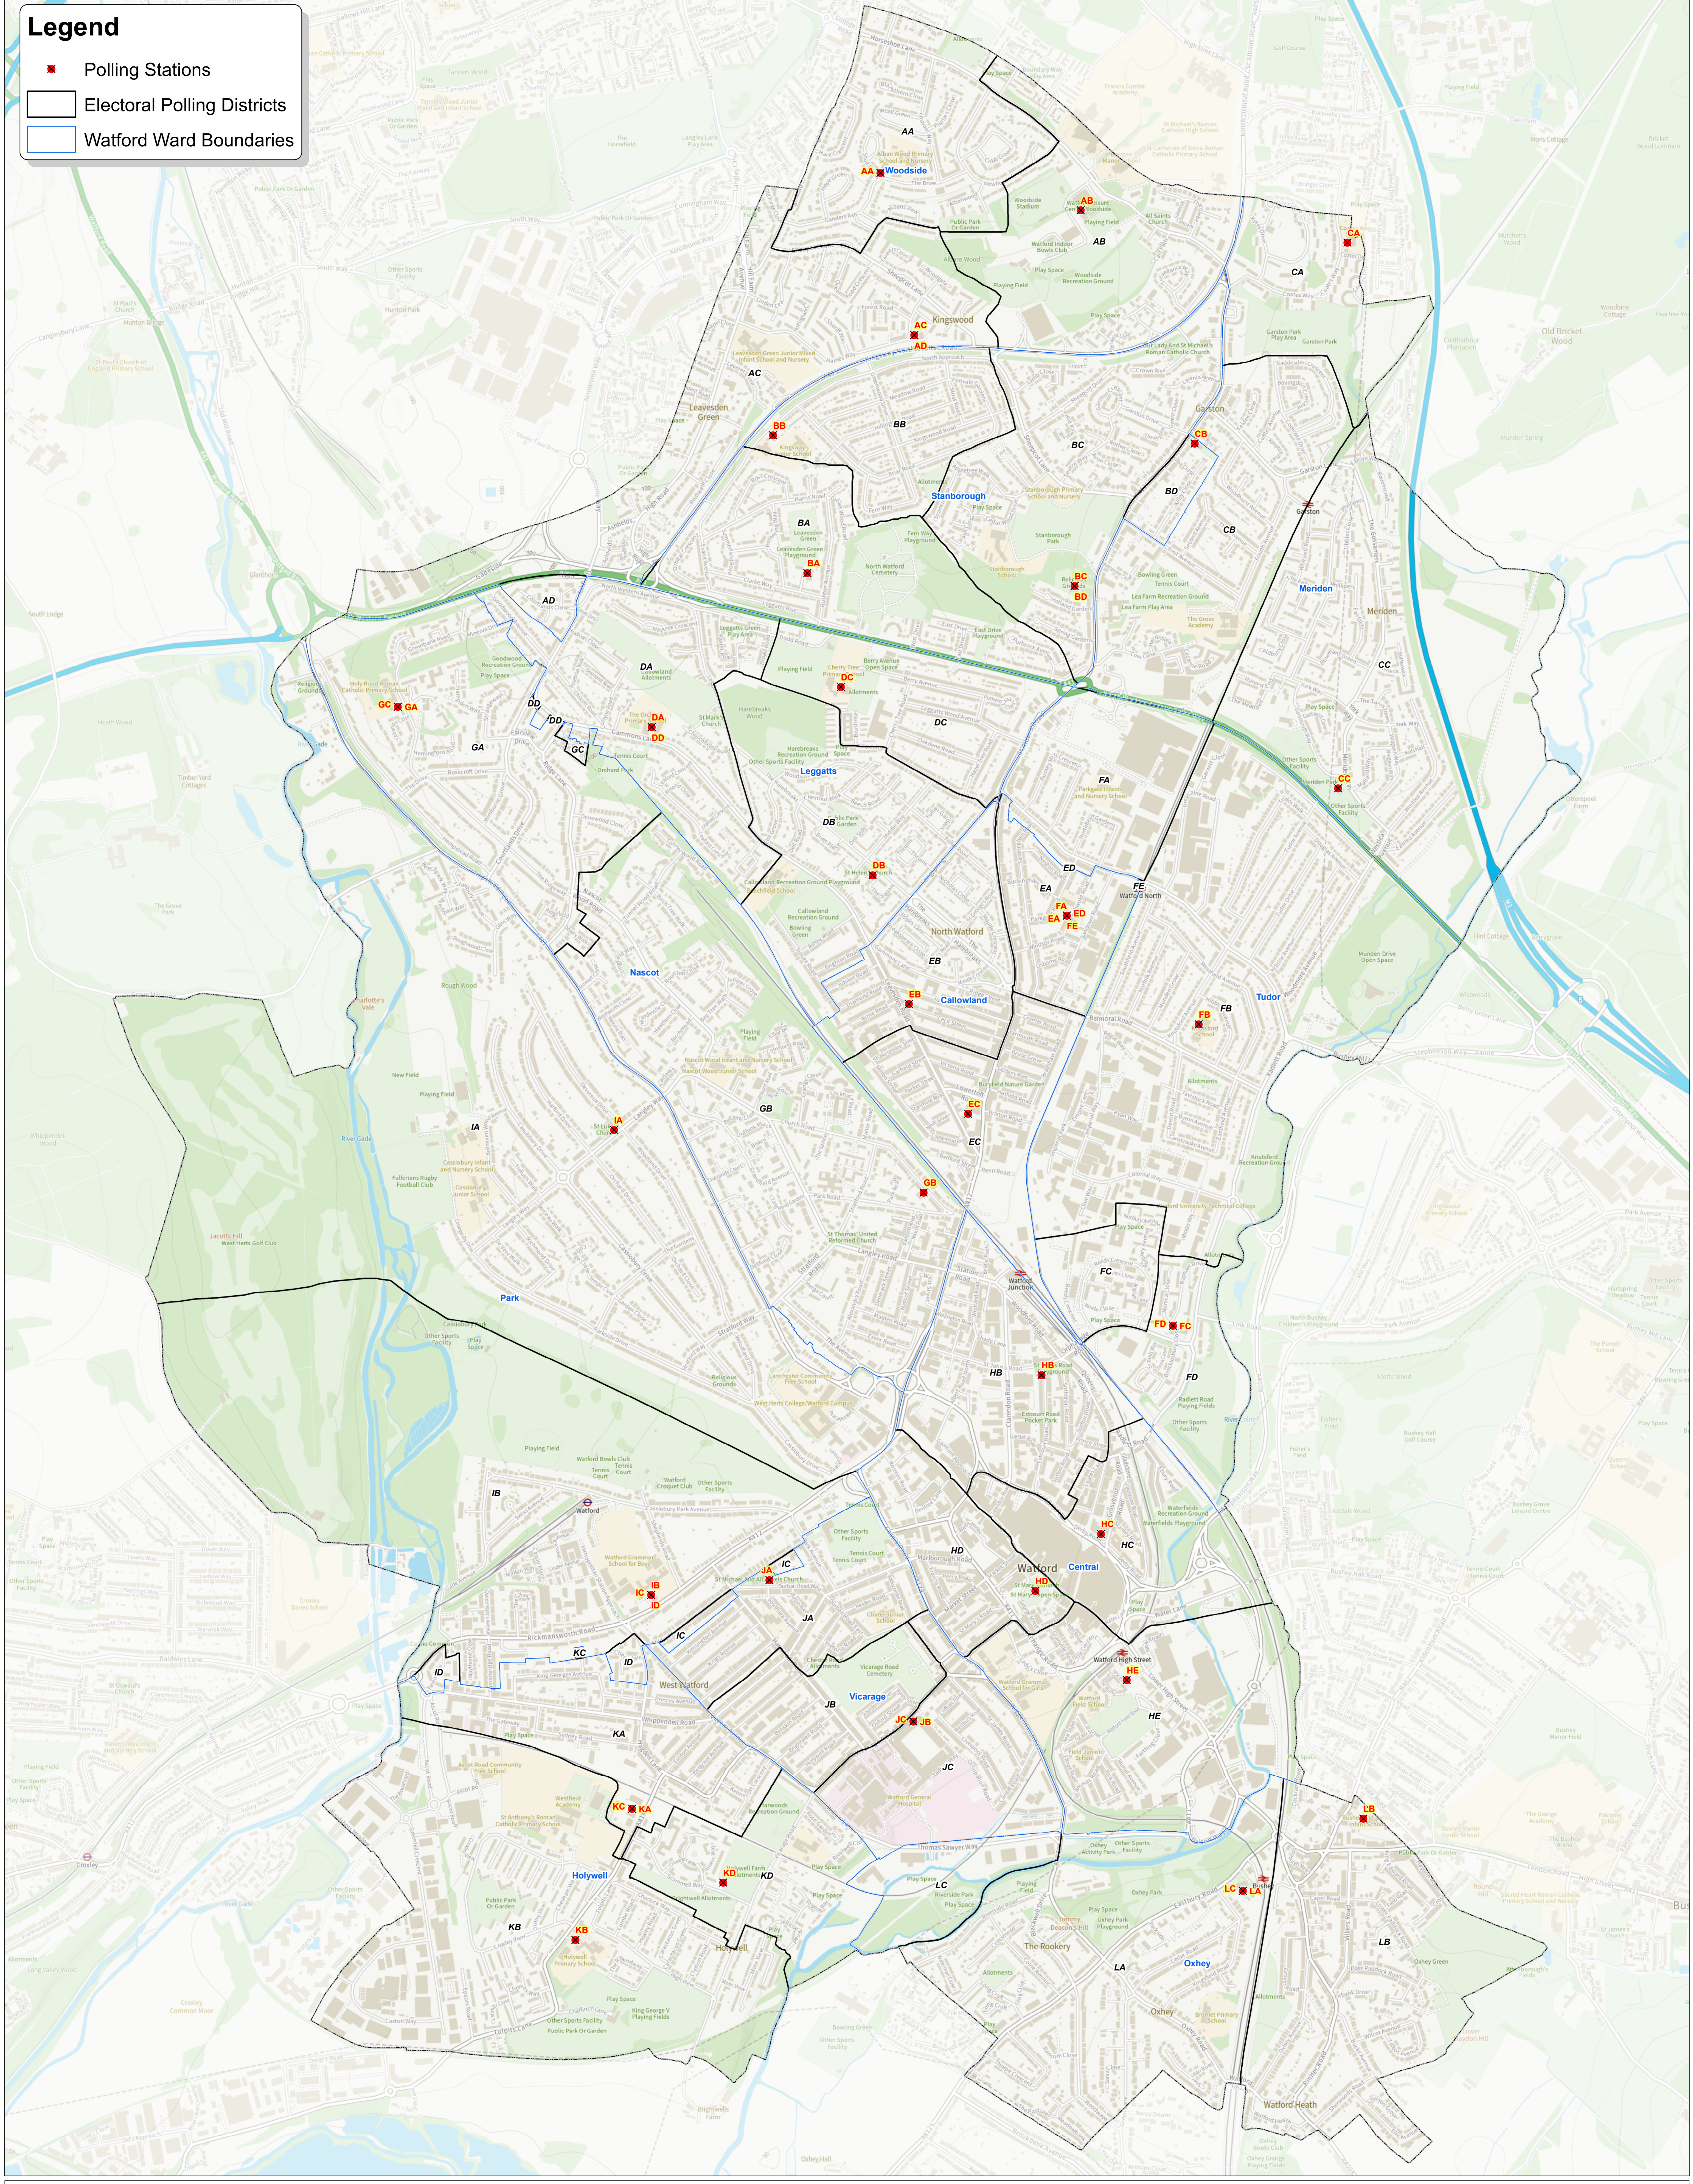

Legend

- ✖ Polling Stations
- ▭ Electoral Polling Districts
- ▭ Watford Ward Boundaries

WATFORD
BOROUGH
COUNCIL

Watford Electoral Map 2023
Wards, Polling Districts and Polling Station

© Crown copyright and database rights
2023 Ordnance Survey 100018689

Town Hall, Watford,
Hertfordshire WD17 3EX

Map Produced by: CorpGIS
Publication Date: 30/08/2023

Scale 1:6,900