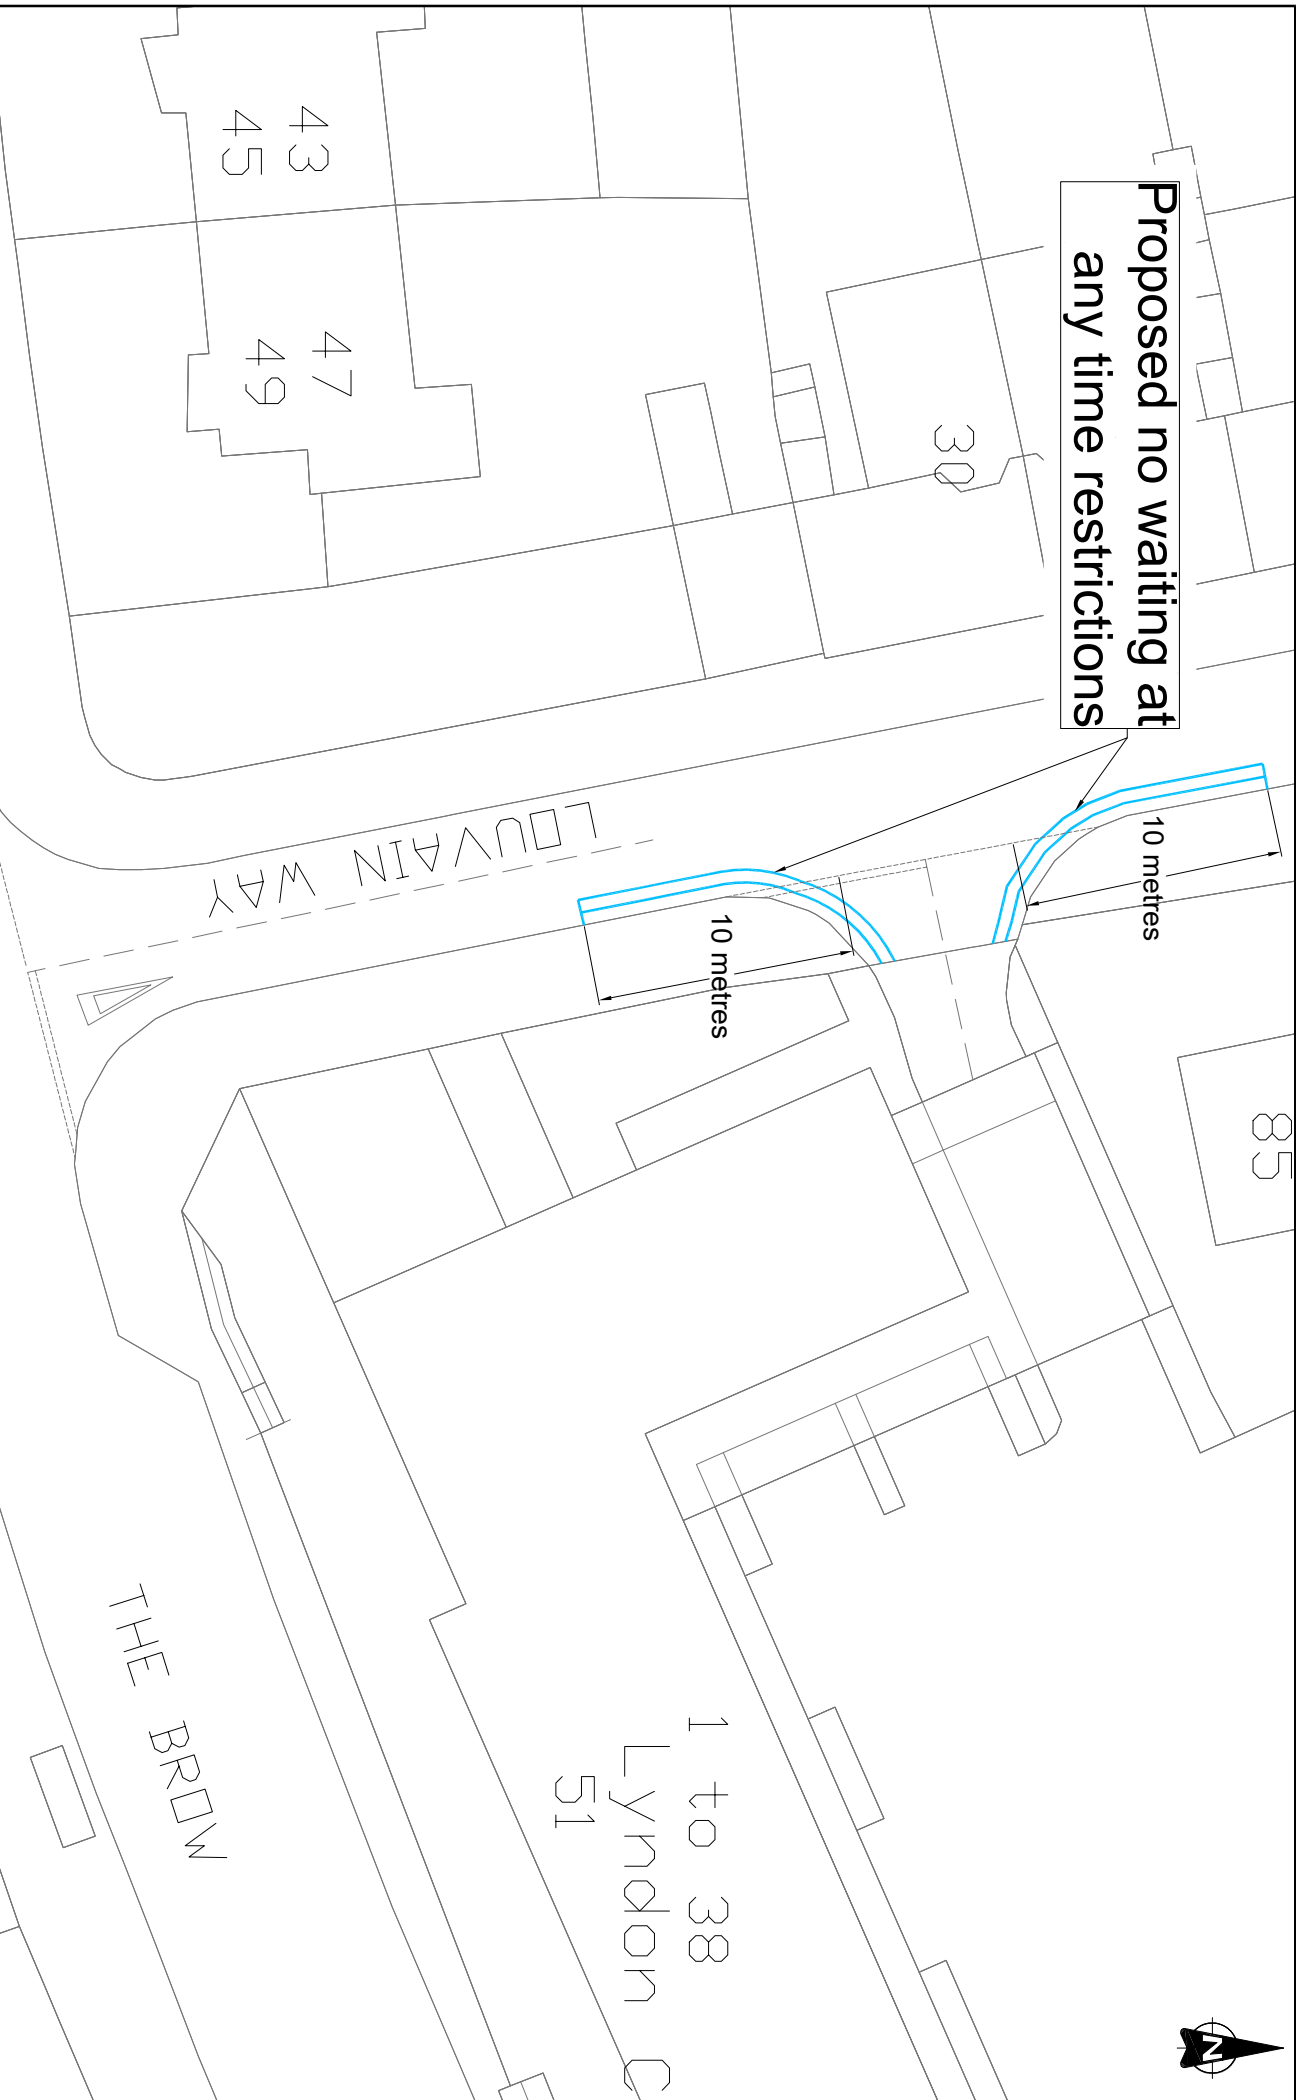

**Proposed no waiting at  
any time restrictions**

**WATFORD  
BOROUGH  
COUNCIL**

**INDICATIVE DRAWING  
DO NOT SCALE**  
Layout based on Ordnance Survey MasterMap,  
© Crown Copyright 2018. All rights reserved.  
Licence number 100022432.

Project  
**Waiting Restrictions Review  
2023**

Title  
**Louvain Way Junction with access to  
Lyndon Court**

Drawn	Checked	Reviewed	Approved
NA	AS		
Original/dwg size A4	Date of Issue 14/09/2023	Scale Not to Scale	Drawing Status Statutory Consultation
Drawing Number WR23/SCMD1			Rev A