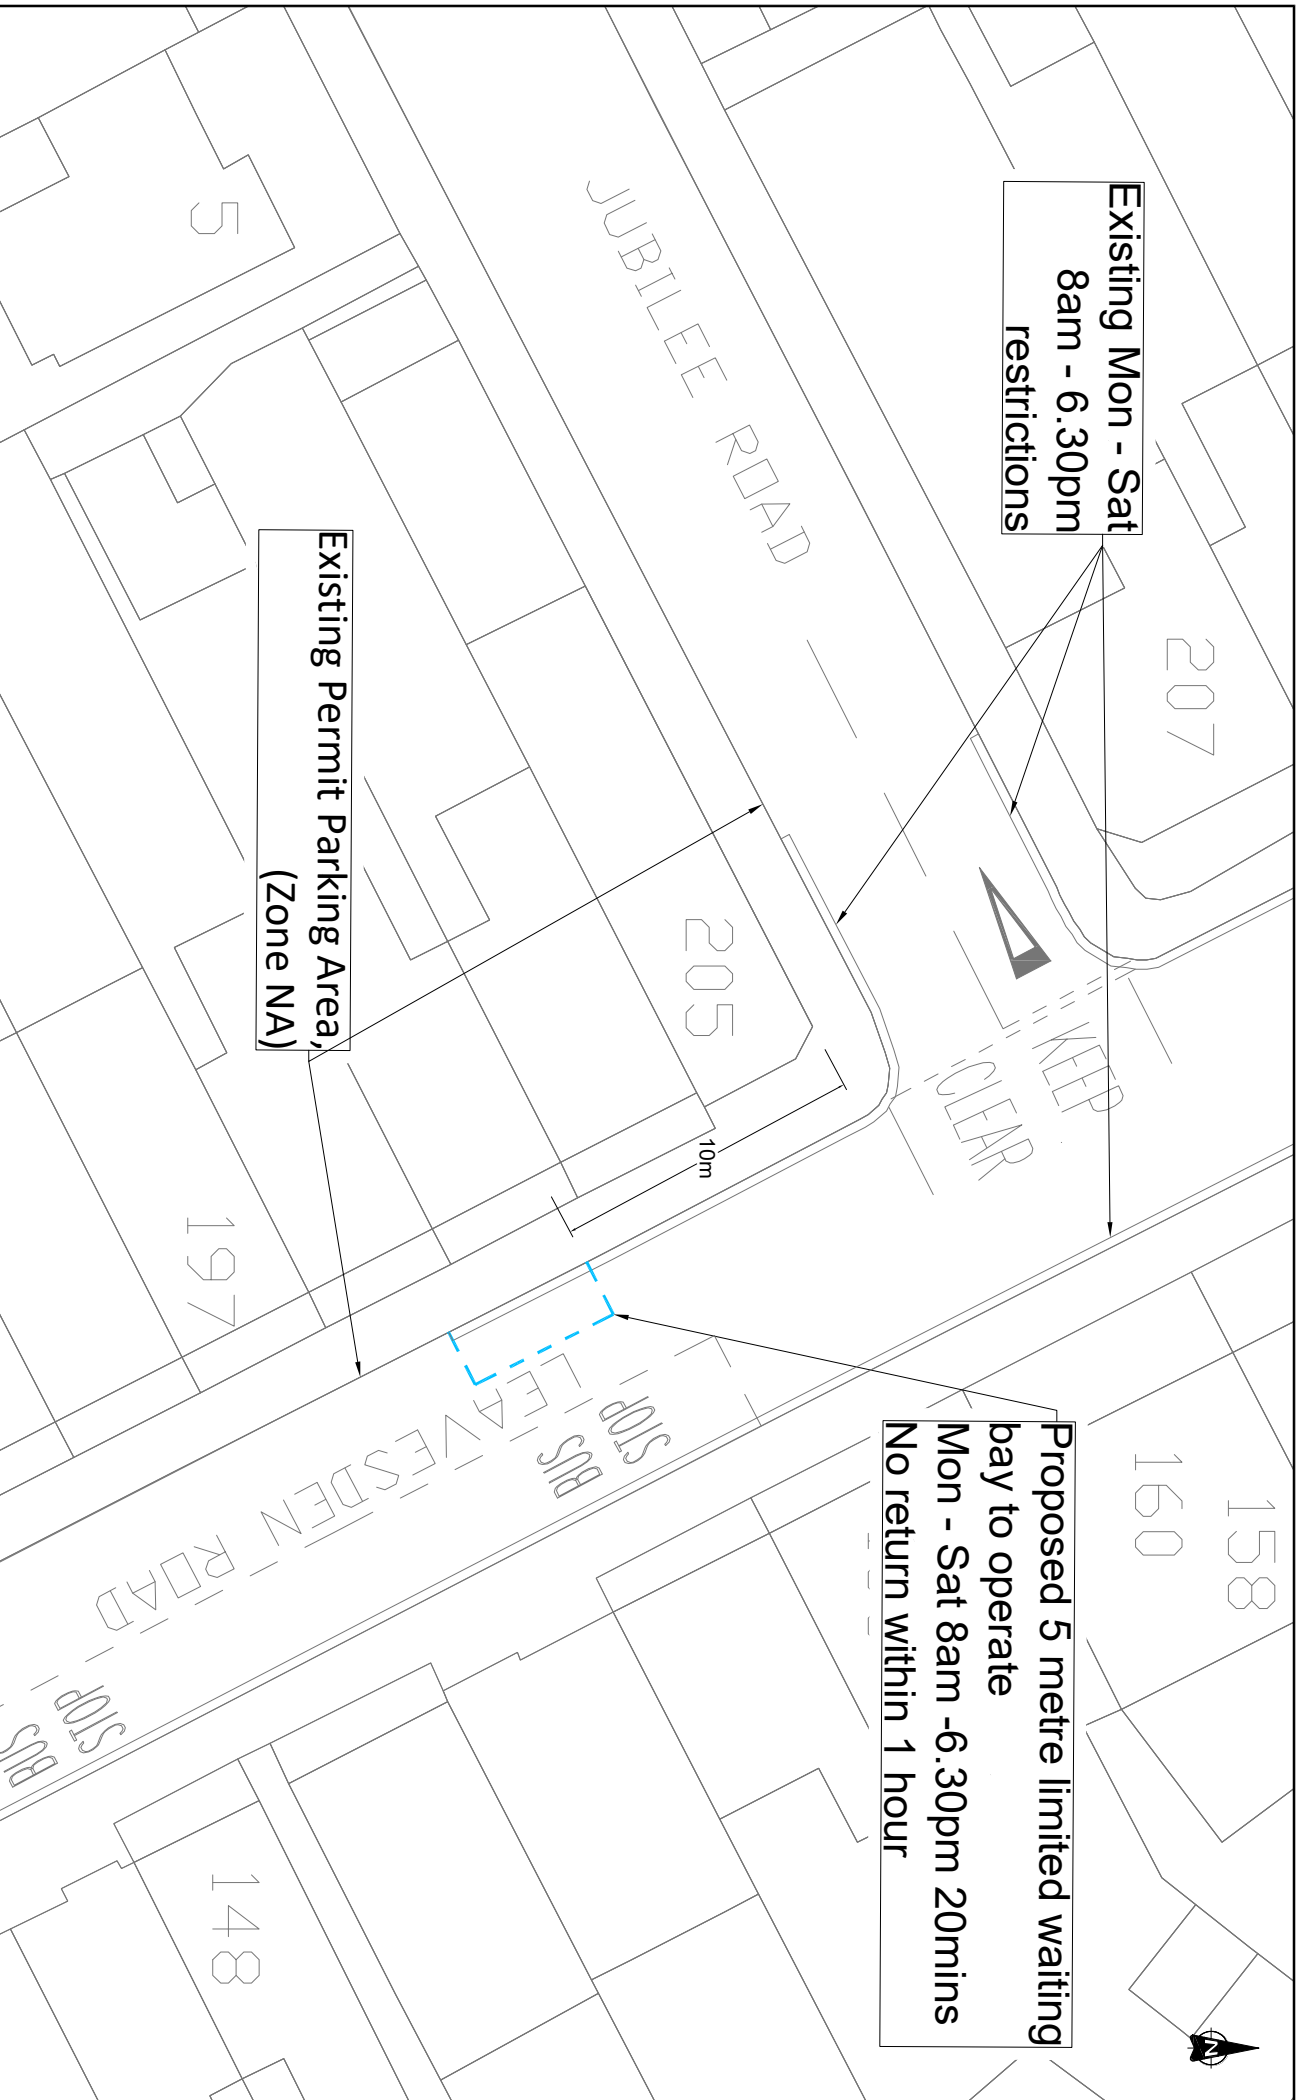

Existing Mon - Sat
8am - 6.30pm
restrictions

Existing Permit Parking Area,
(Zone NA)

Proposed 5 metre limited waiting
bay to operate
Mon - Sat 8am -6.30pm 20mins
No return within 1 hour

WATFORD
BOROUGH
COUNCIL

INDICATIVE DRAWING
DO NOT SCALE

Layout based on Drainance Survey MasterMap,
©Crown Copyright 2018. All rights reserved
Licence number 100025432.

Project

Waiting Restrictions Review
Autumn 2022/23

The

205 Leavesden Road
Proposed limited waiting bay

Drawing Number

WR23/SC/CA3

Rev
A