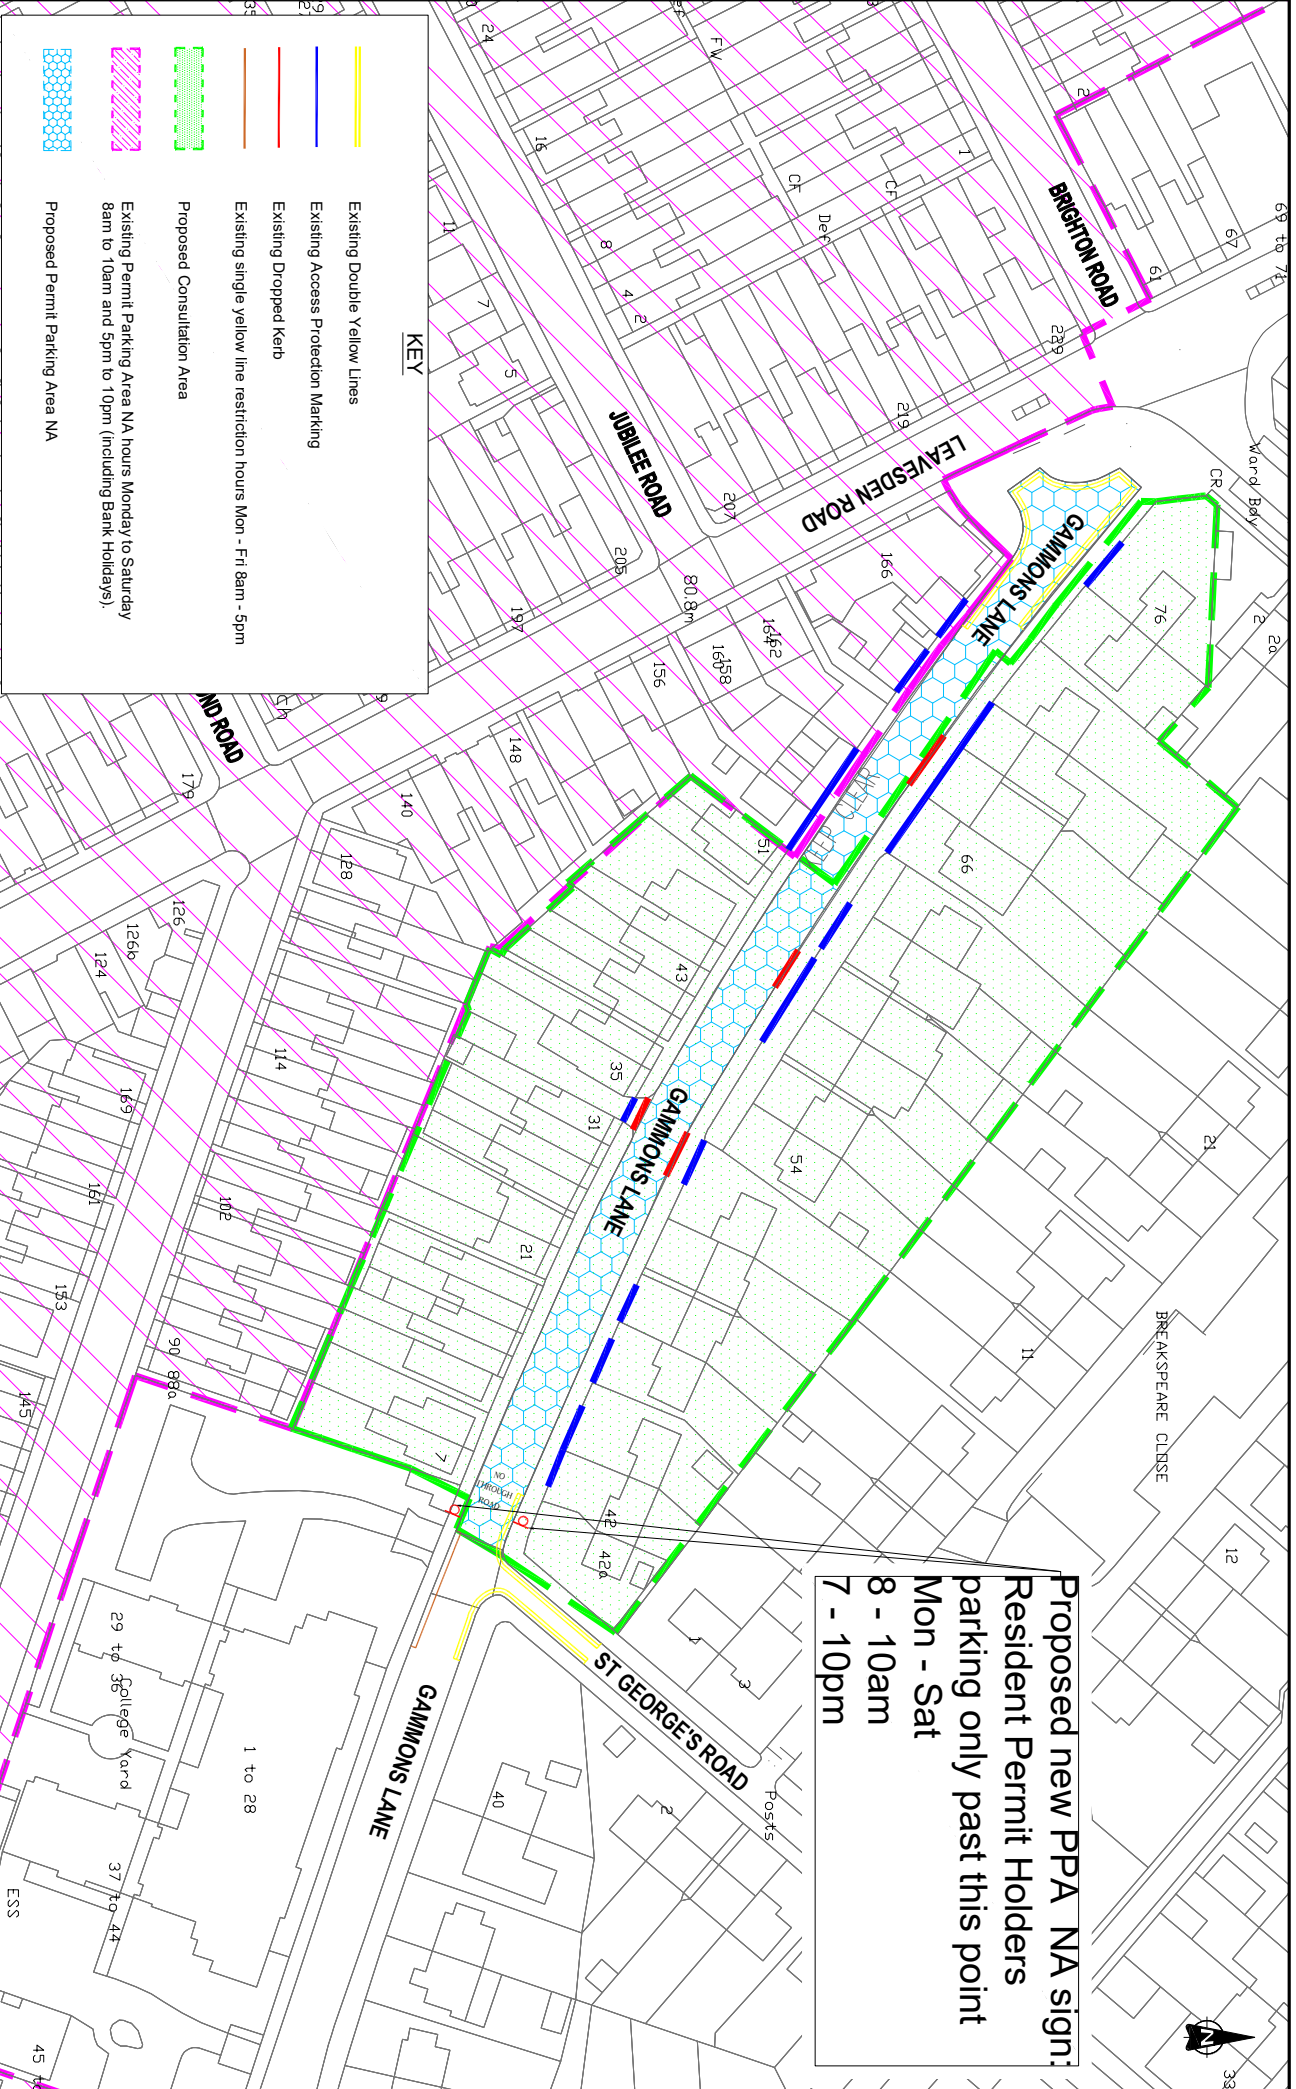

**WATFORD
BOROUGH
COUNCIL**

**INDICATIVE DRAWING
DO NOT SCALE**

Project
Gammons Lane
(St George's Road and No Through Road)

Title
Proposed extension of
Permit Parking
Area (PPA) NA

Drawn	Checked	Reviewed	Approved
NA	AS		
Original drawing size	Date of issue	Scale	Drawing Status
A4	25/01/2024	Not to Scale	Statutory Consultation
Drawing Number	WBC/PPA/NA/GL/02		Rev
			A

Proposed new PPA NA sign:
Resident Permit Holders
parking only past this point
Mon - Sat
8 - 10am
7 - 10pm