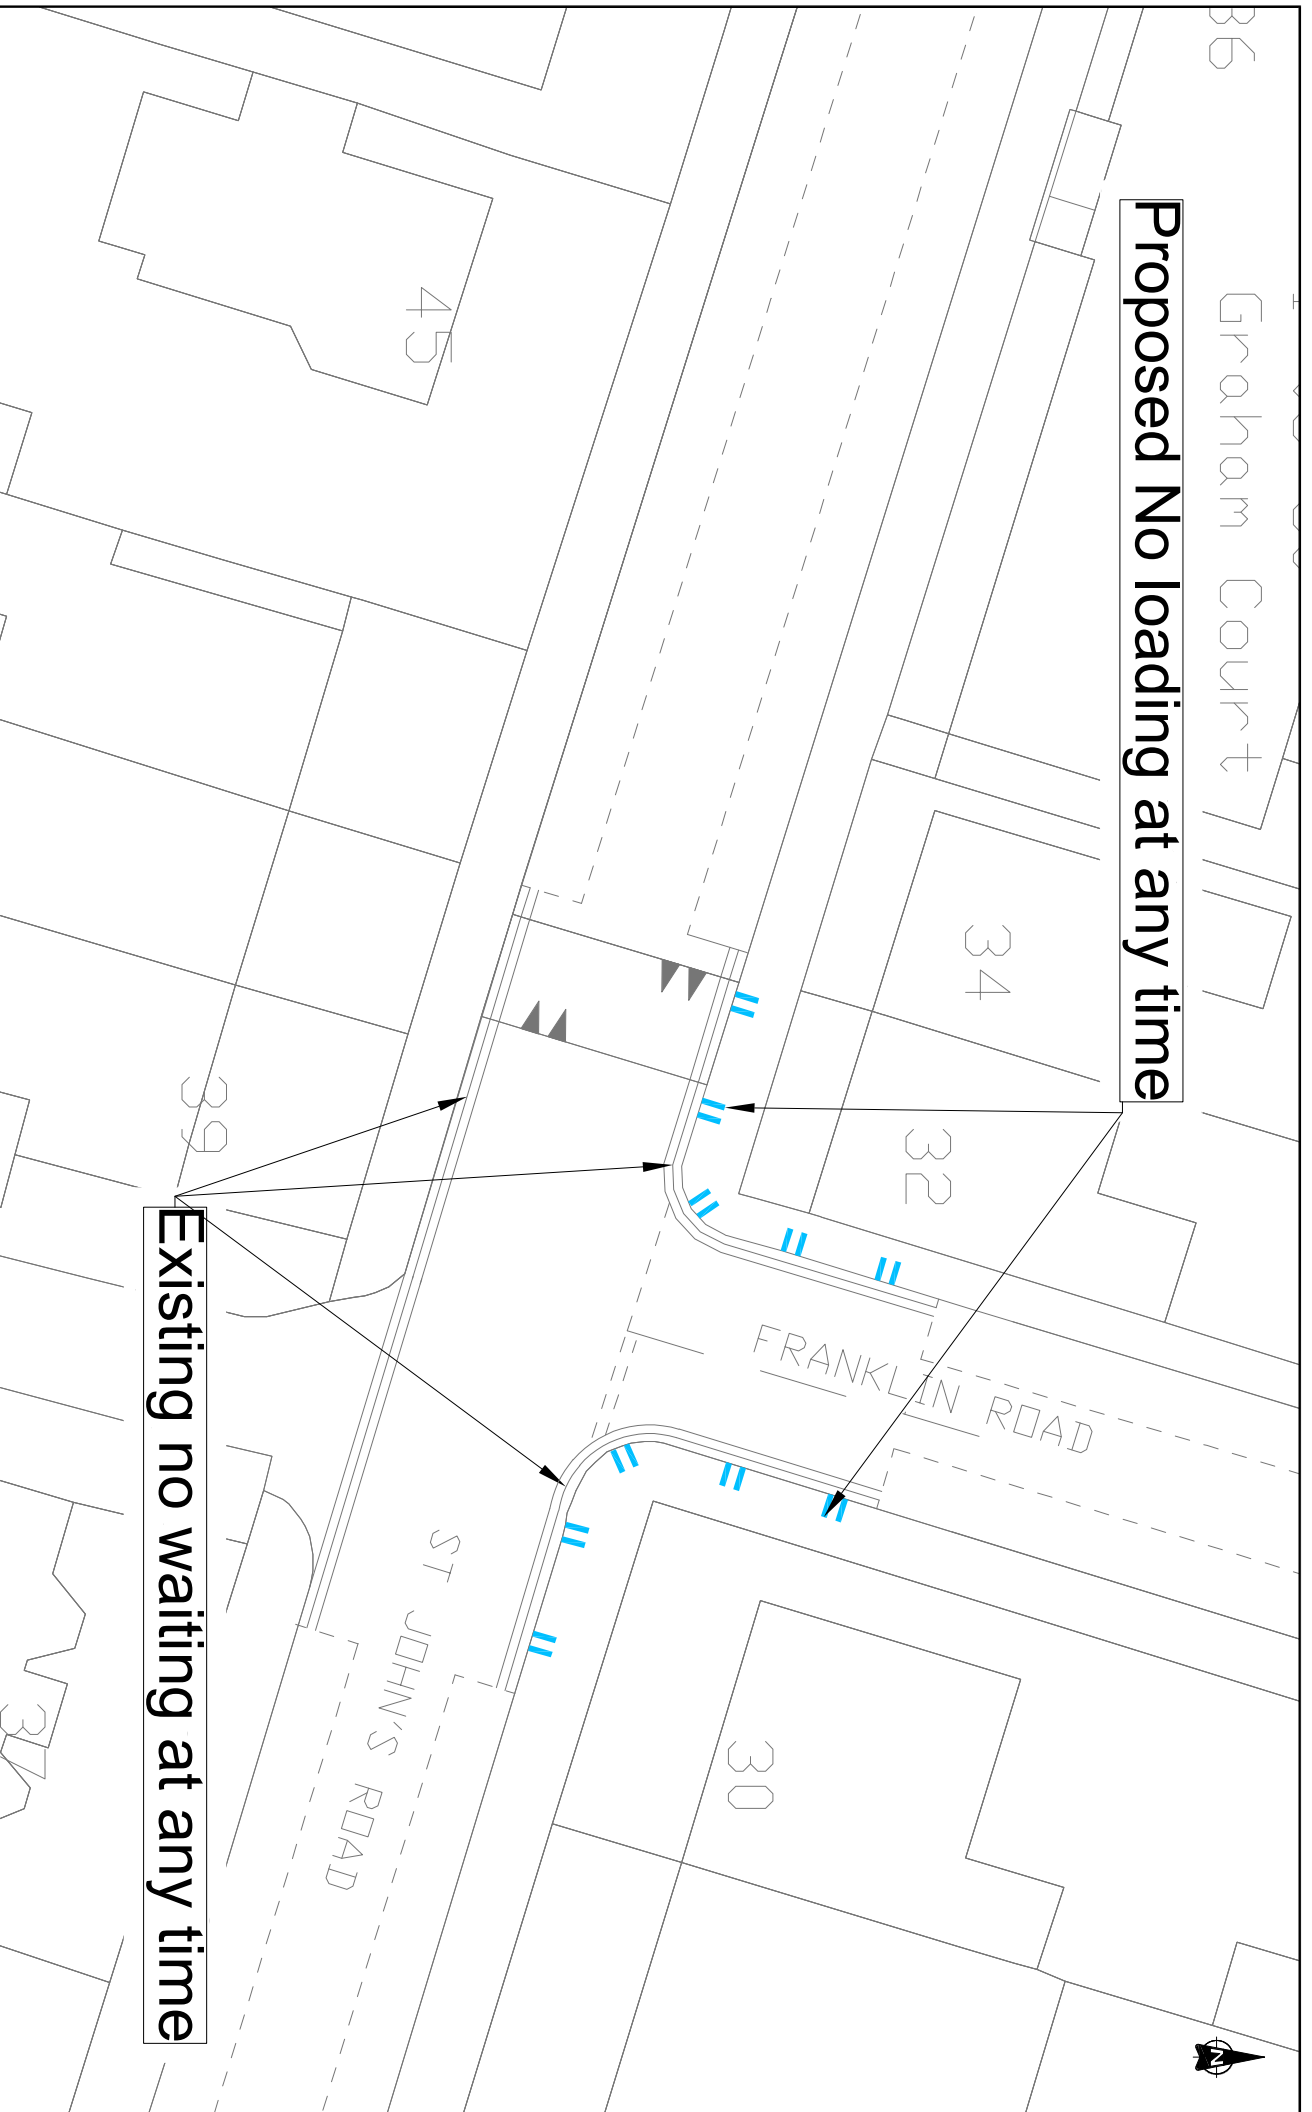

Proposed No loading at any time

Existing no waiting at any time

WATFORD
BOROUGH
COUNCIL

**INDICATIVE DRAWING
DO NOT SCALE**
Layout based on Ordnance Survey MasterMap,
©Crown Copyright 2018. All rights reserved.
Licence number 10002432.

Project
**Waiting Restrictions Review A
2024**

Title
**St. Johns Road junction
with Franklin Road**

Drawn	Checked	Reviewed	Approved
NA	AS		
Original dwg. size A4	Date of issue 22/05/2024	Scale Not to Scale	Drawing Status Statutory Consultation
Drawing Number WRR24/SC/CE1			Rev. A