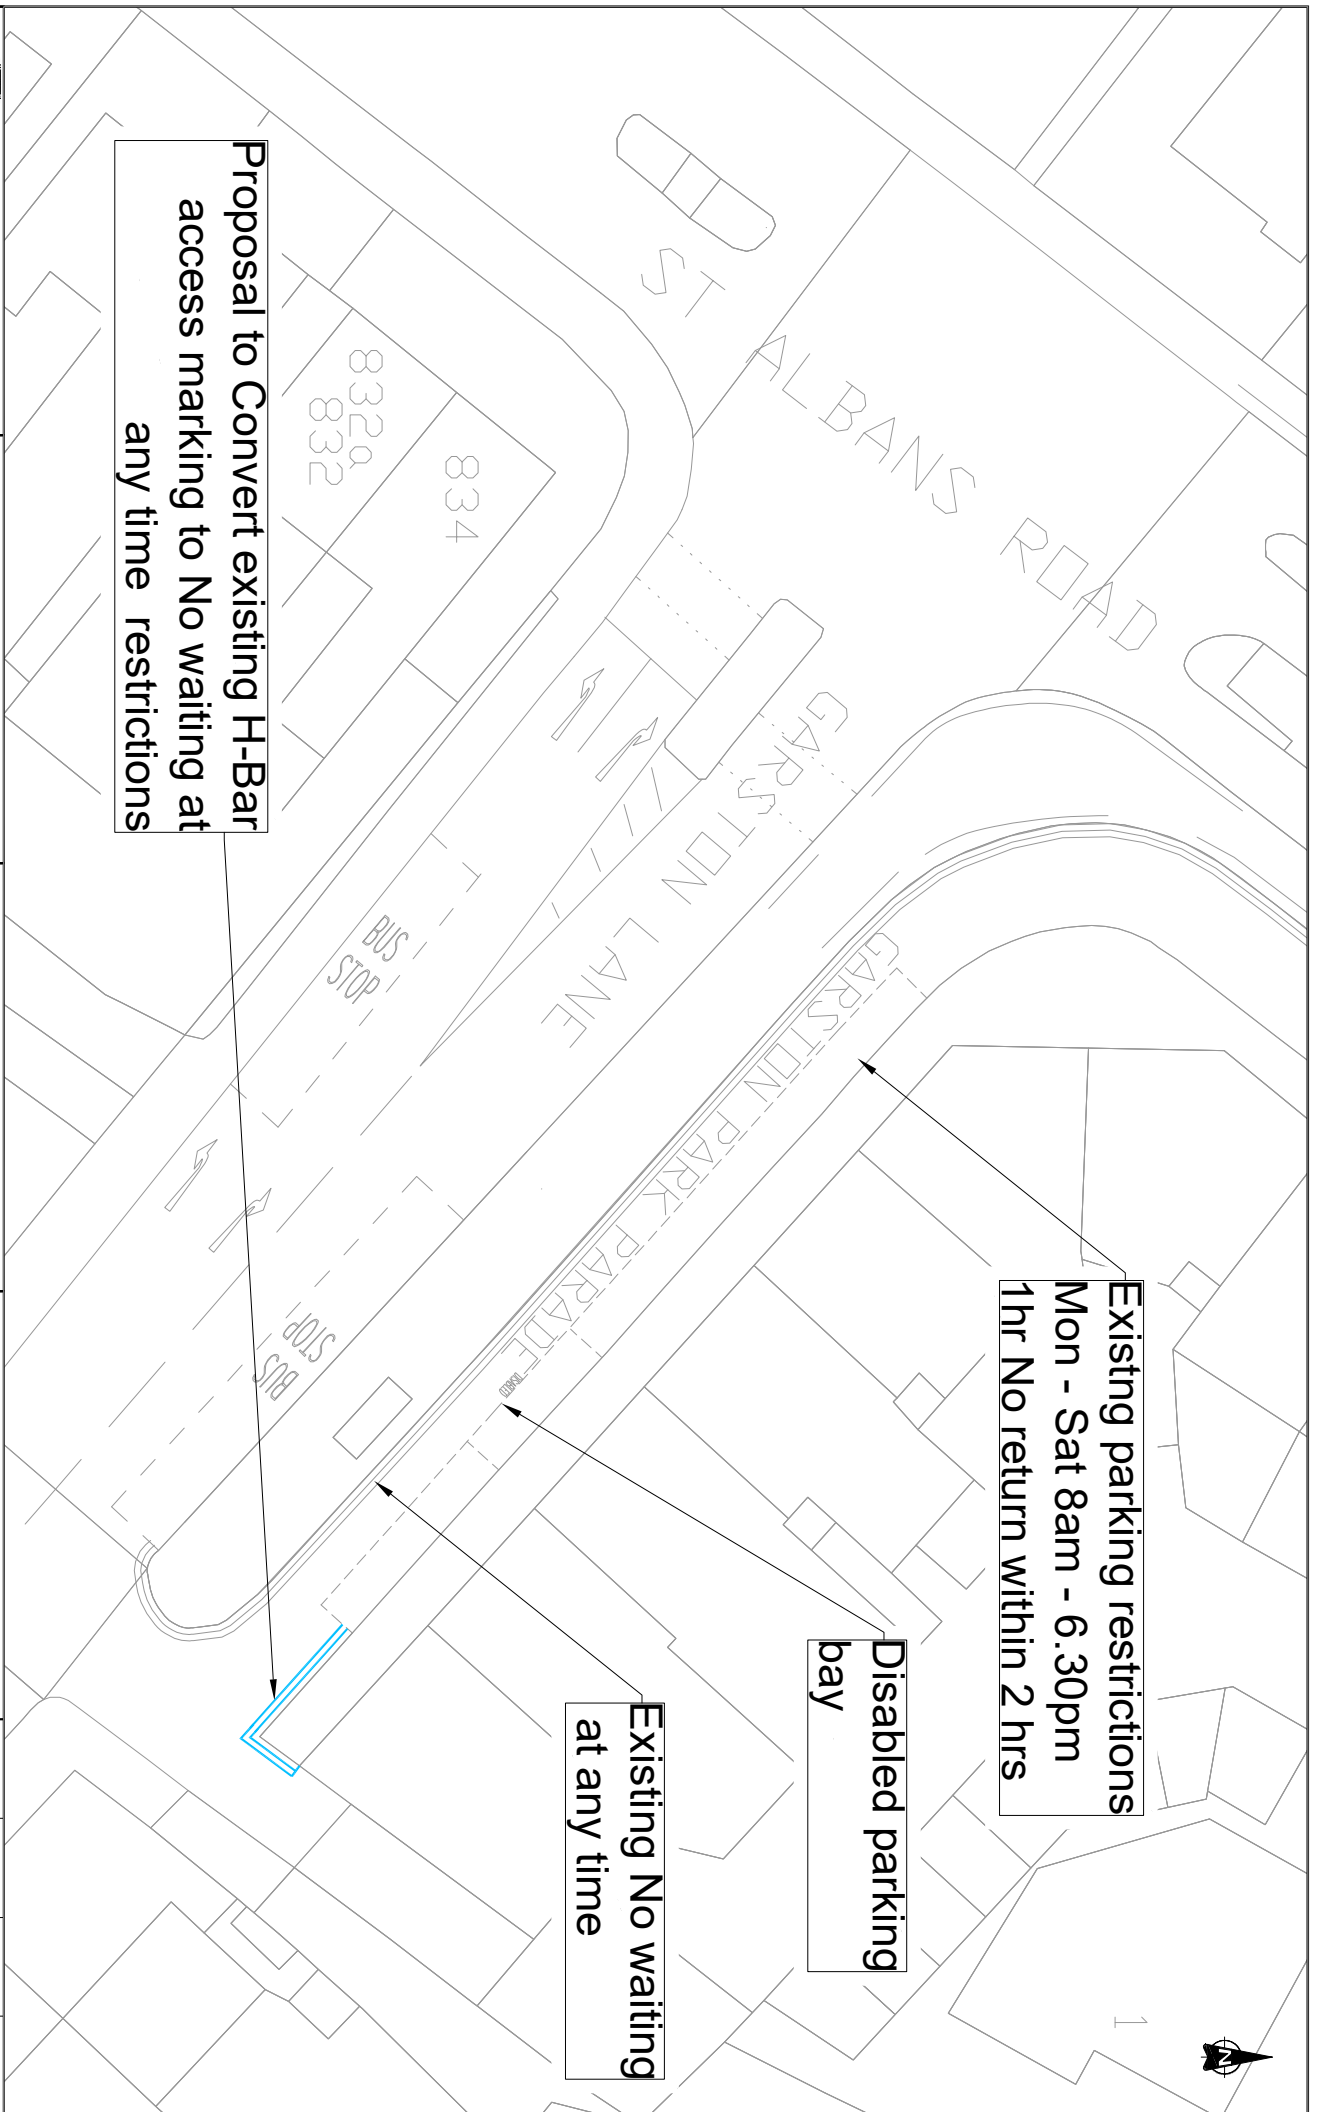

**WATFORD BOROUGH COUNCIL**

**INDICATIVE DRAWING DO NOT SCALE**

Layout based on Ordnance Survey MasterMap, ©Crown Copyright 2018. All rights reserved. Licence number: 10002432.

Project

**Waiting Restrictions Review A 2024**

Title

**Garston Park Parade**

Drawn

**NA**

Checked

**AS**

Reviewed

**Not to Scale**