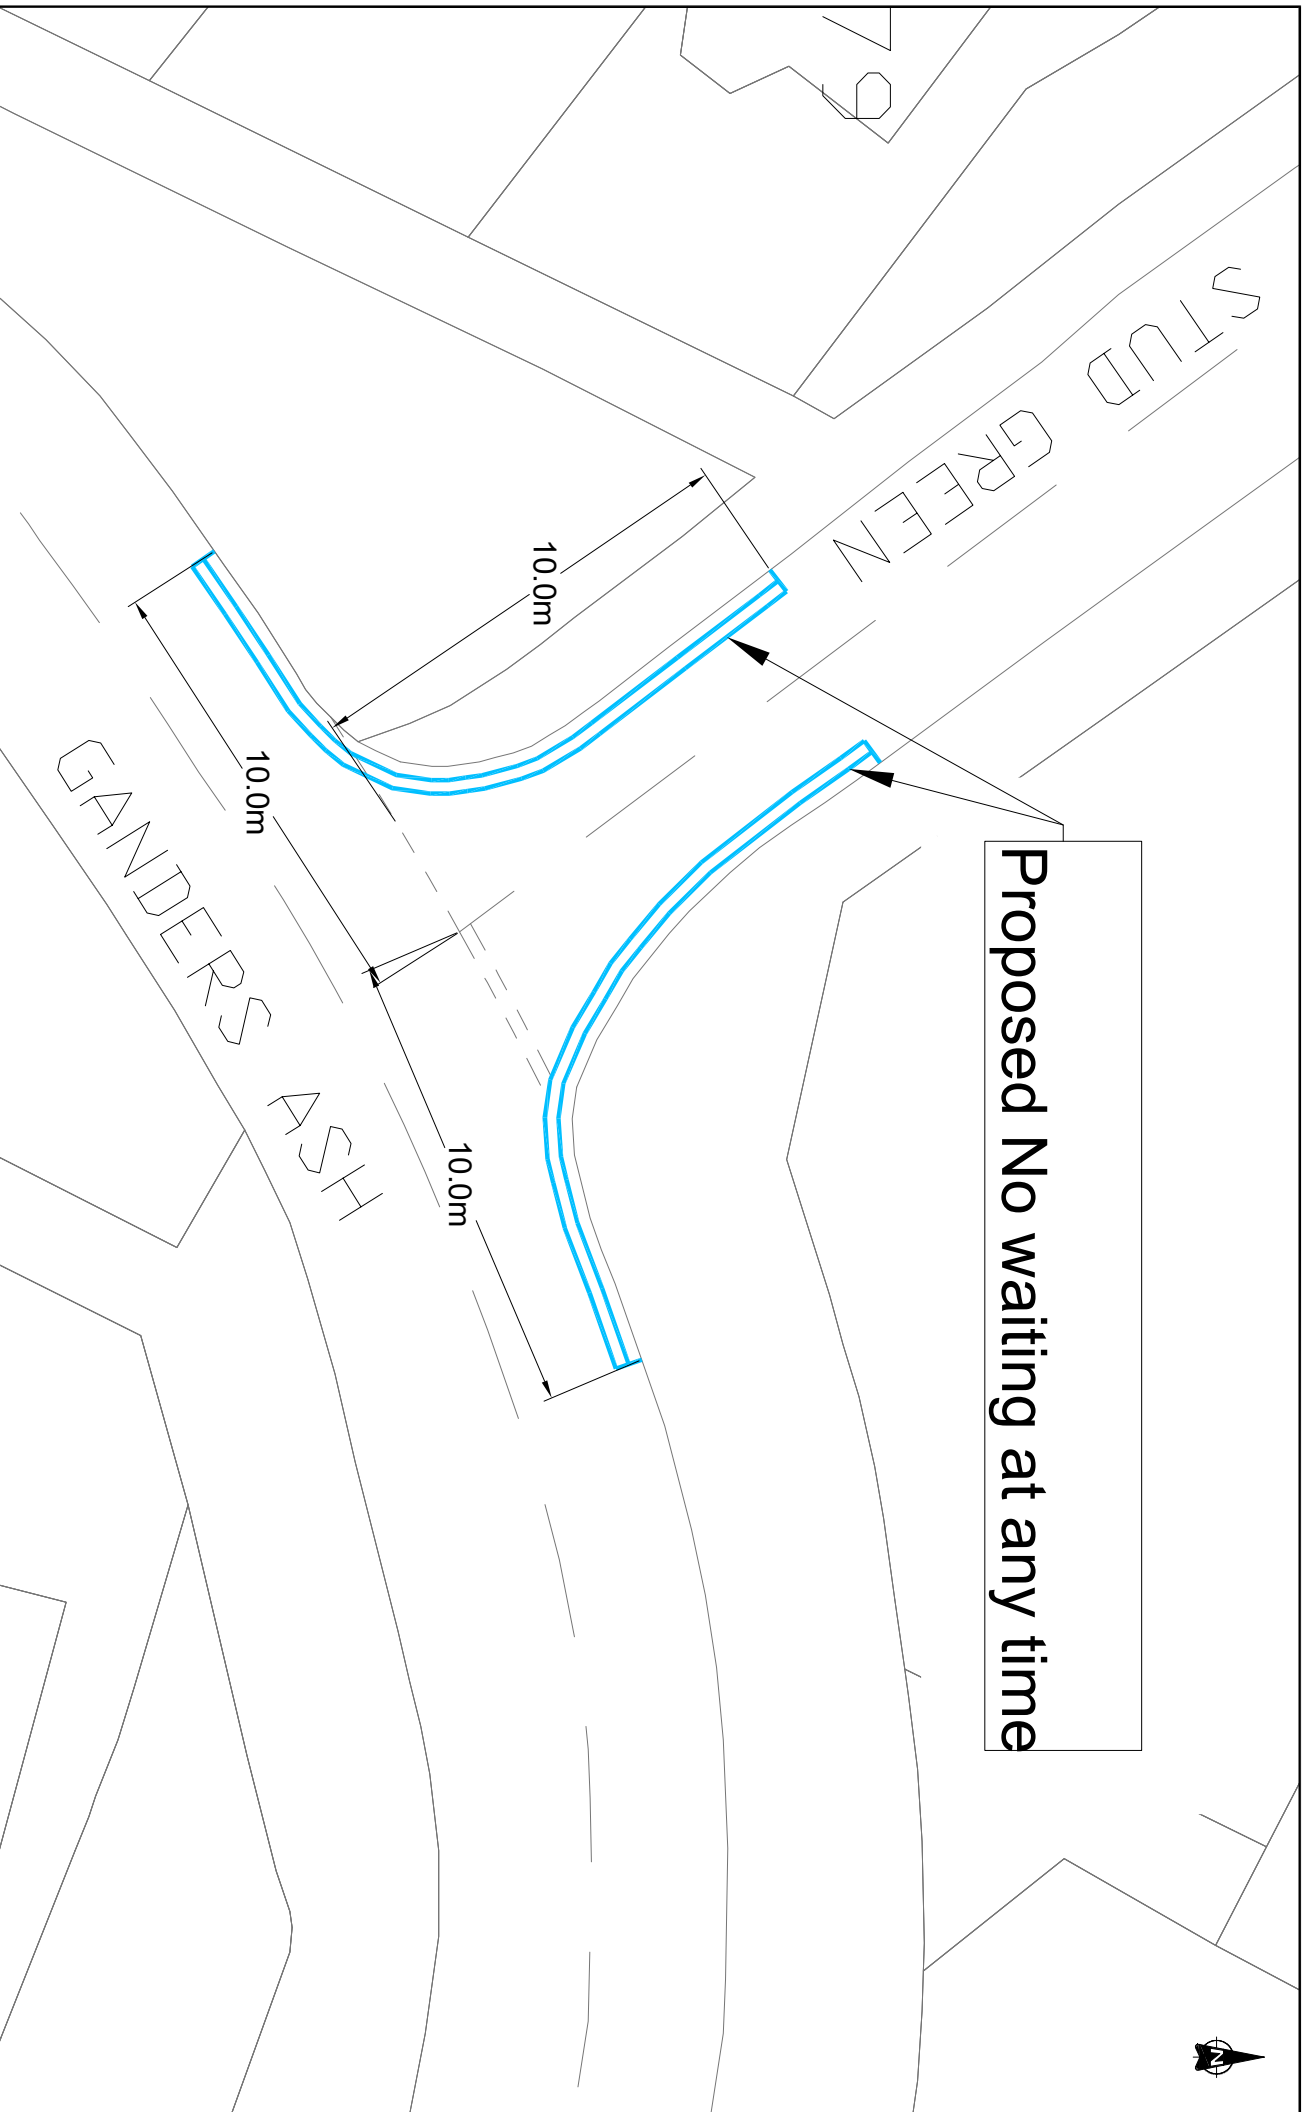

Proposed No waiting at any time

WATFORD
BOROUGH
COUNCIL

INDICATIVE DRAWING
DO NOT SCALE

Layout based on Ordnance Survey MasterMap,
©Crown Copyright 2018. All rights reserved.
Licence number 10002432.

Project

Waiting Restrictions Review A
2024

Title

Stud Green / Ganders Ash Junction

Drawn

NA

Checked

AS

Reviewed