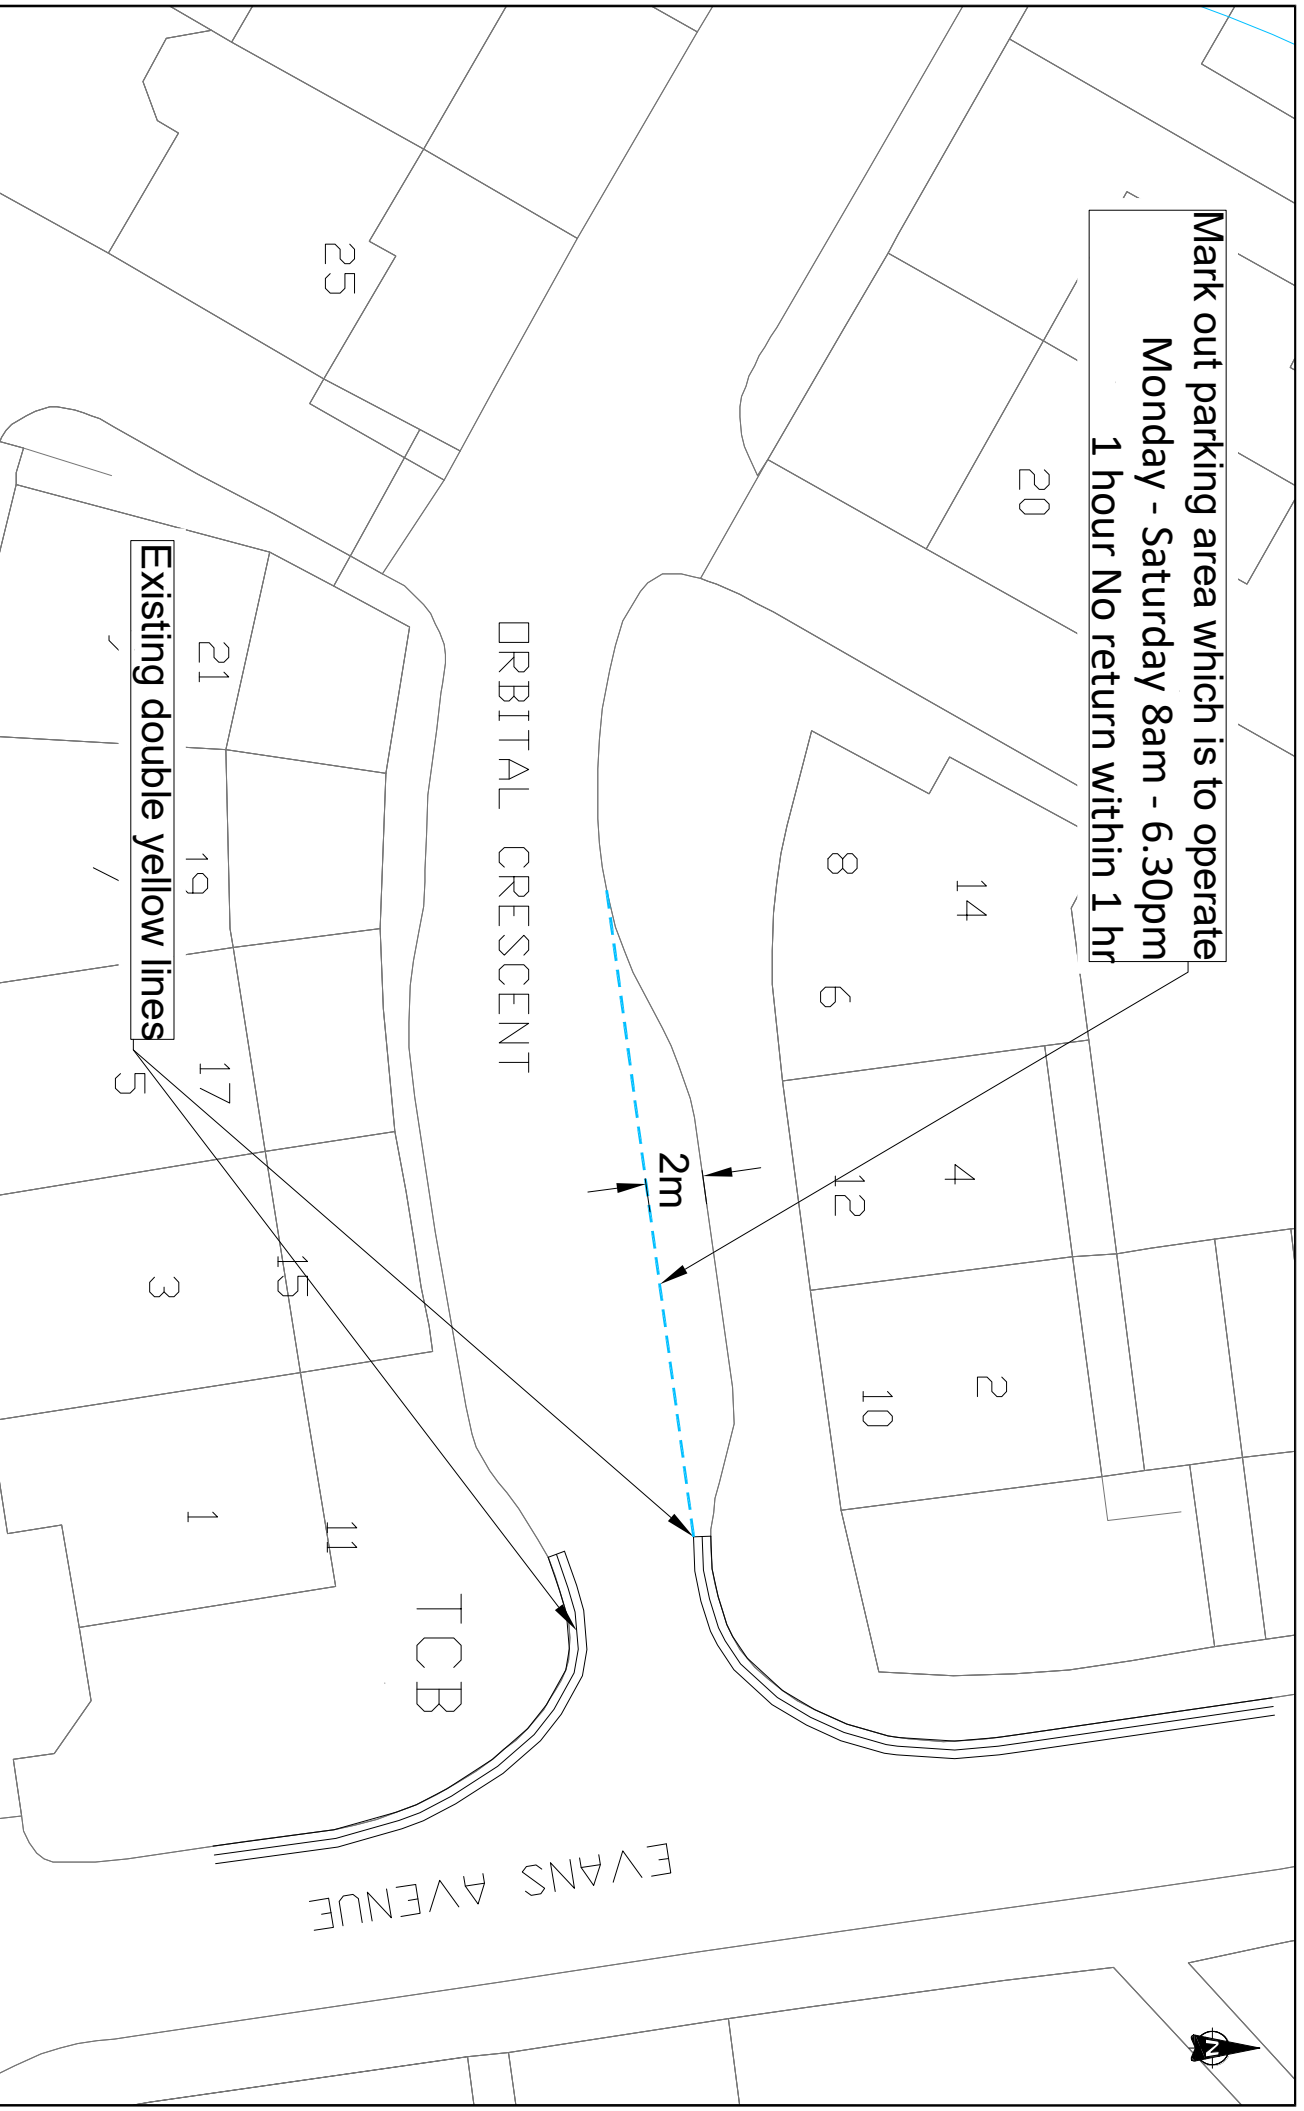

Mark out parking area which is to operate
 Monday - Saturday 8am - 6.30pm
 1 hour No return within 1 hr

Existing double yellow lines

WATFORD
 BOROUGH
 COUNCIL

INDICATIVE DRAWING
DO NOT SCALE
 Layout based on Ordnance Survey MasterMap,
 © Crown Copyright 2018. All rights reserved.
 Licence number 10002432.

Project
Waiting Restrictions Review B
2024
(DRAFT)

Title
Stanborough Ward - (ST3)
Orbital Crescent Shopping Parade

Drawn	Checked	Reviewed	Approved
NA	AS		
Original drawing size	Date of Issue	Scale	Drawing Status
A4	05/11/2024	Not to Scale	Informal Consultation
Drawing Number	WRR24/IF/ST3		Rev
			A