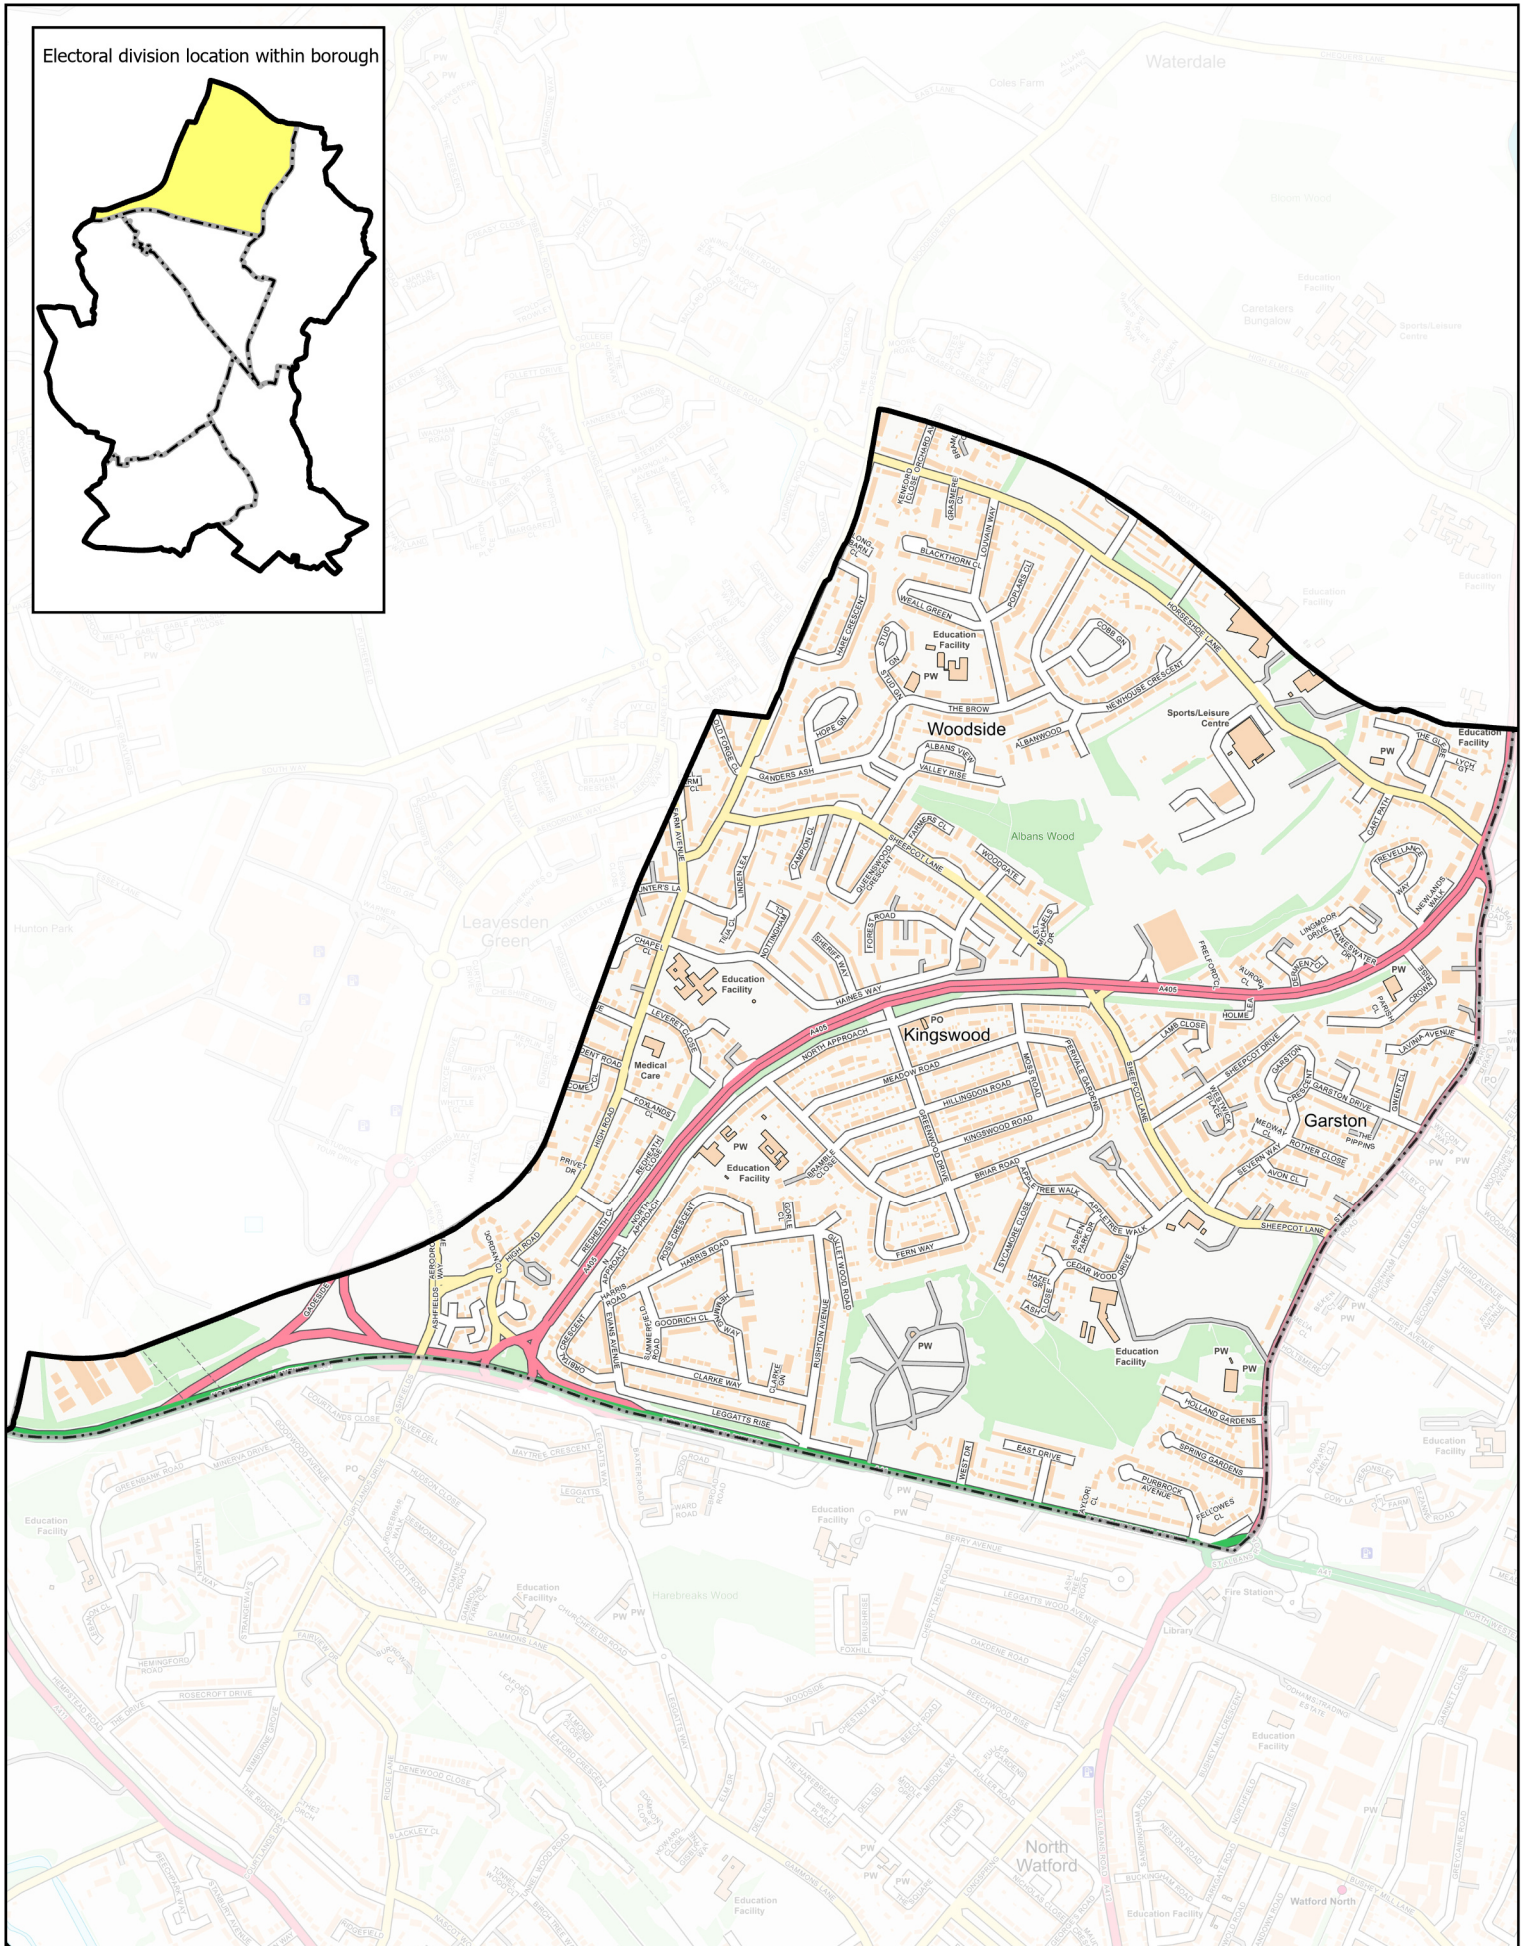

Electoral division location within borough

**WATFORD**  
**BOROUGH**  
**COUNCIL**

Town Hall, Watford, Hertfordshire, WD17 3EX

### Woodside Stanborough electoral division

Map Produced by: Ryan.Rodrigues  
Publication Date: 19/02/2025

Scale: 1:110,000 at A4

© Crown copyright and database rights  
2025 Ordnance Survey AC000082958