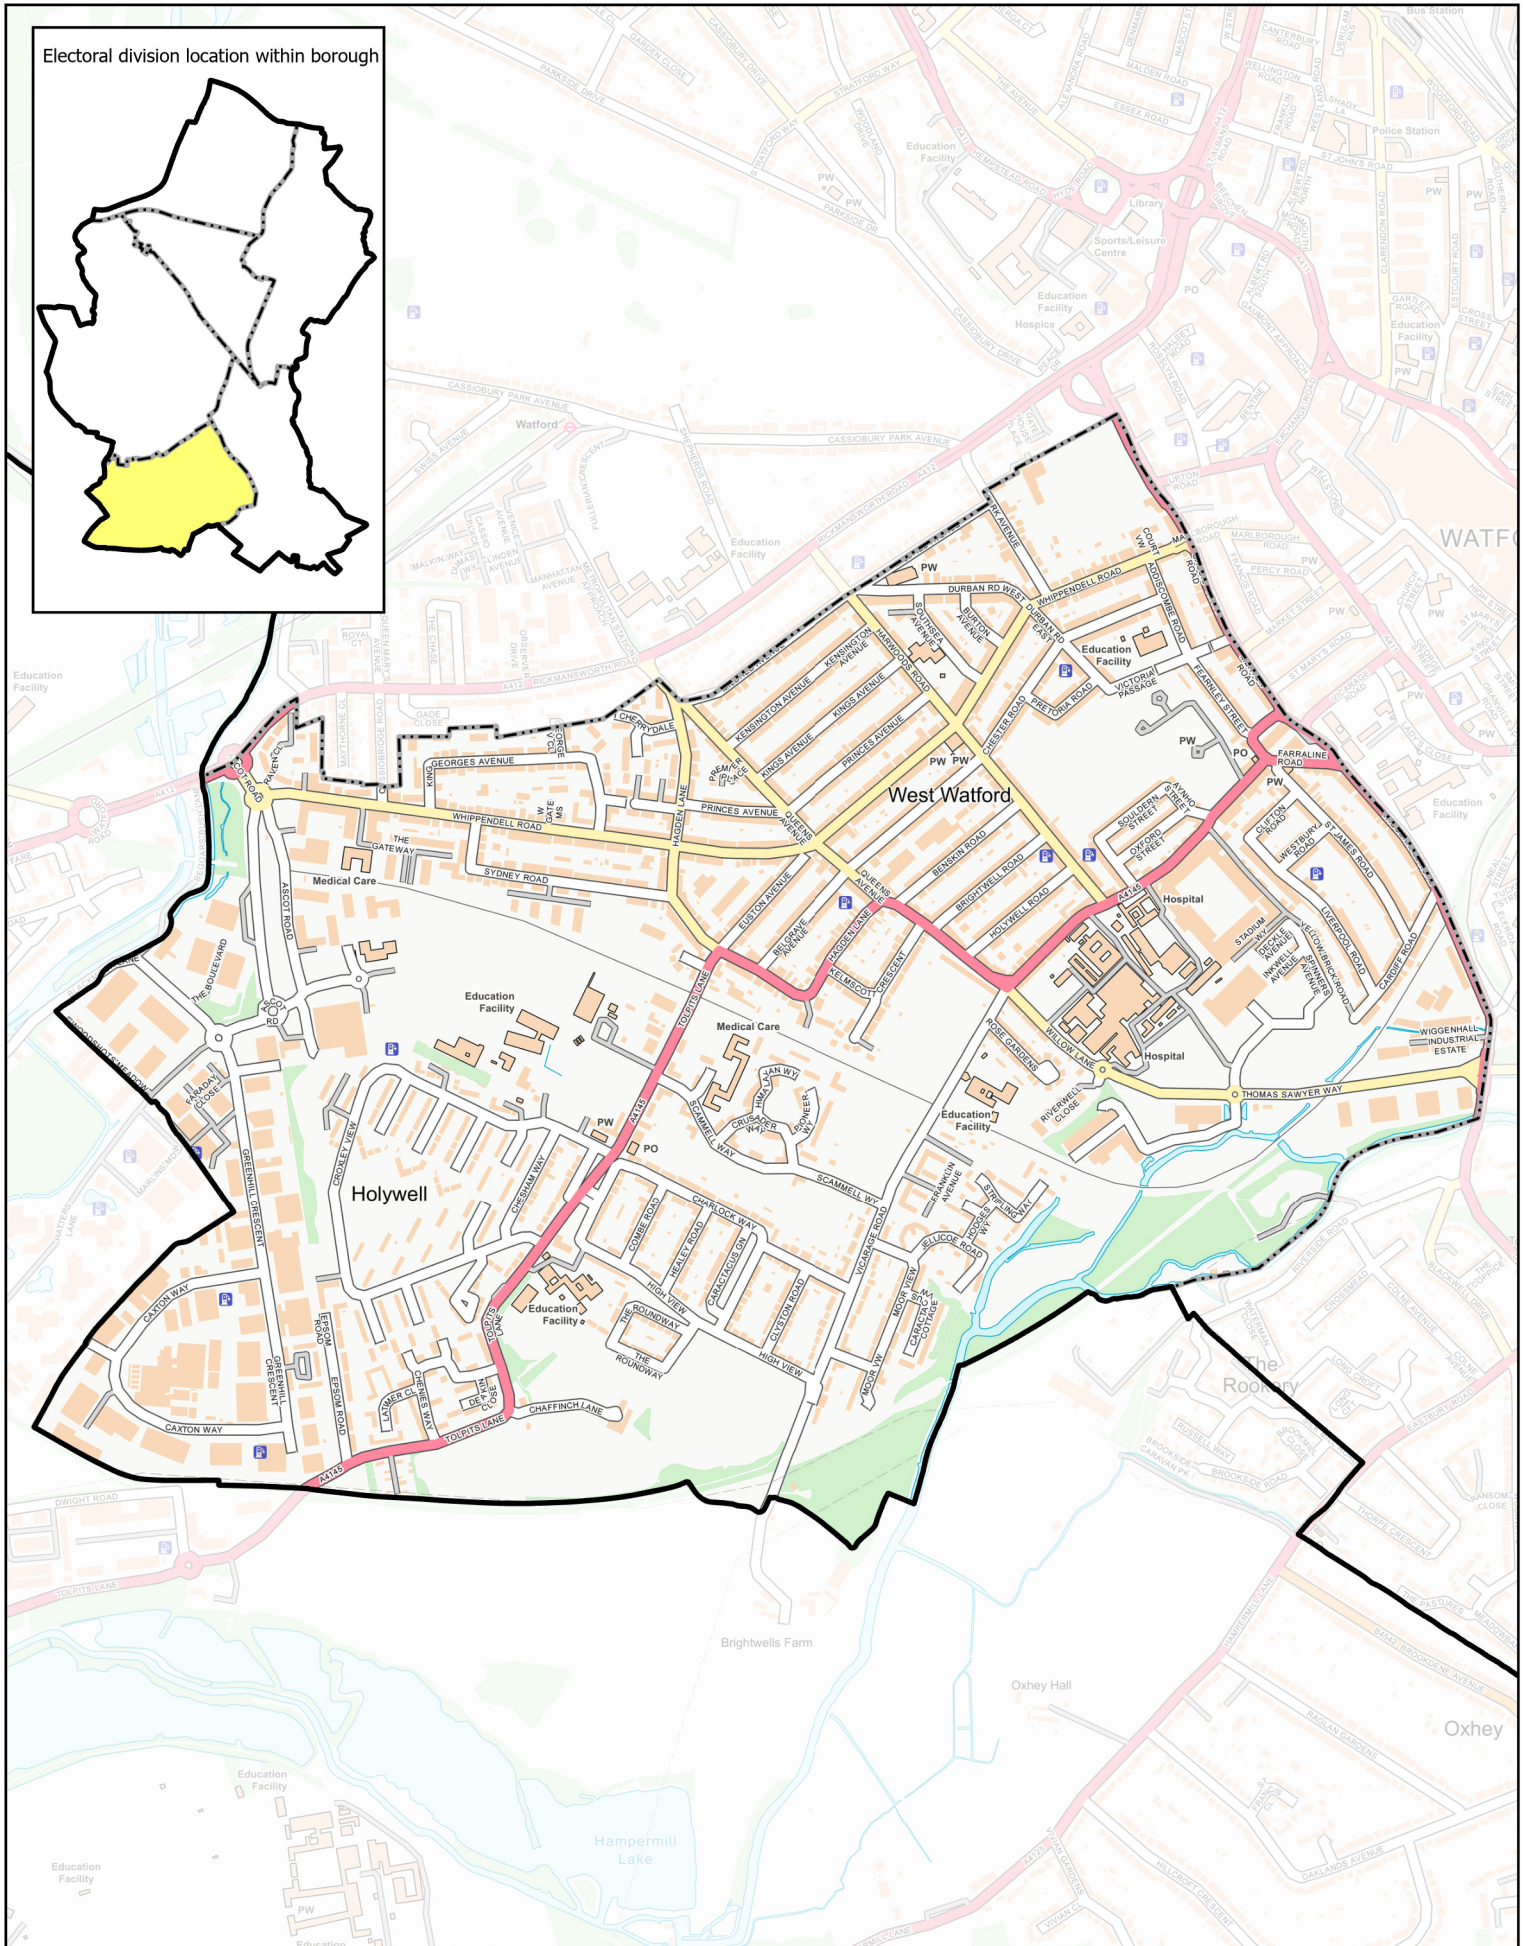

Electoral division location within borough

**WATFORD**  
**BOROUGH**  
**COUNCIL**

Town Hall, Watford, Hertfordshire, WD17 3EX

**West Watford electoral division**

Map Produced by: Ryan.Rodrigues  
Publication Date: 19/02/2025

Scale: 1:13,000 at A4

© Crown copyright and database rights  
2025 Ordnance Survey AC0000822958