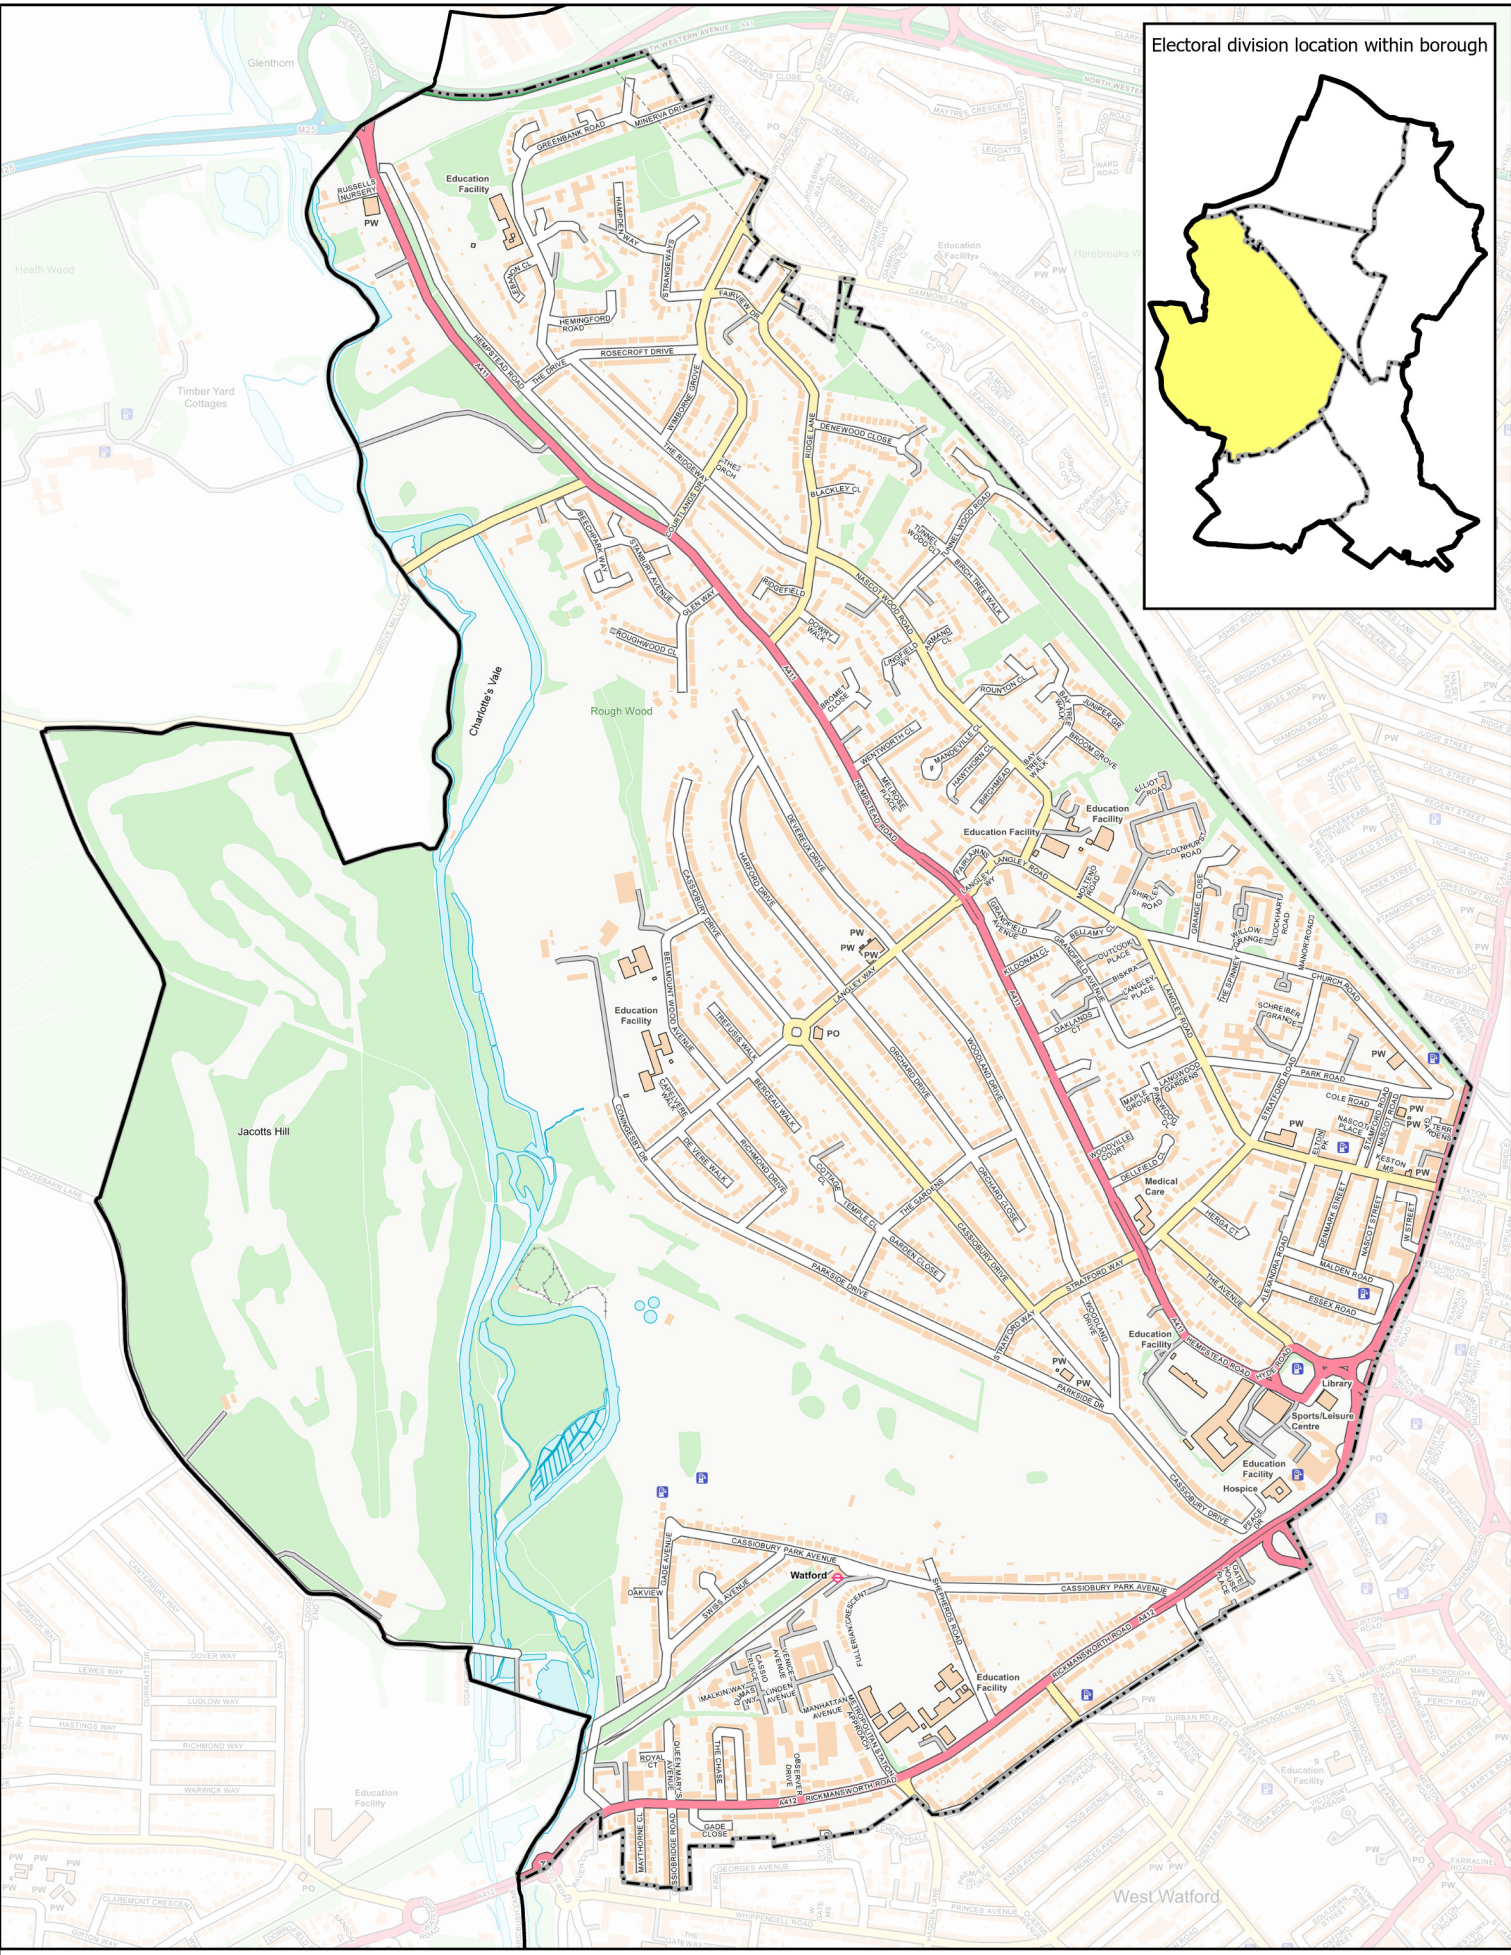

Electoral division location within borough

Nascot Park electoral division

Map Produced by: Ryan.Rodrigues
Publication Date: 19/02/2025

Scale: 1:15,000 at A4

© Crown copyright and database rights
2025 Ordnance Survey AC0000822958