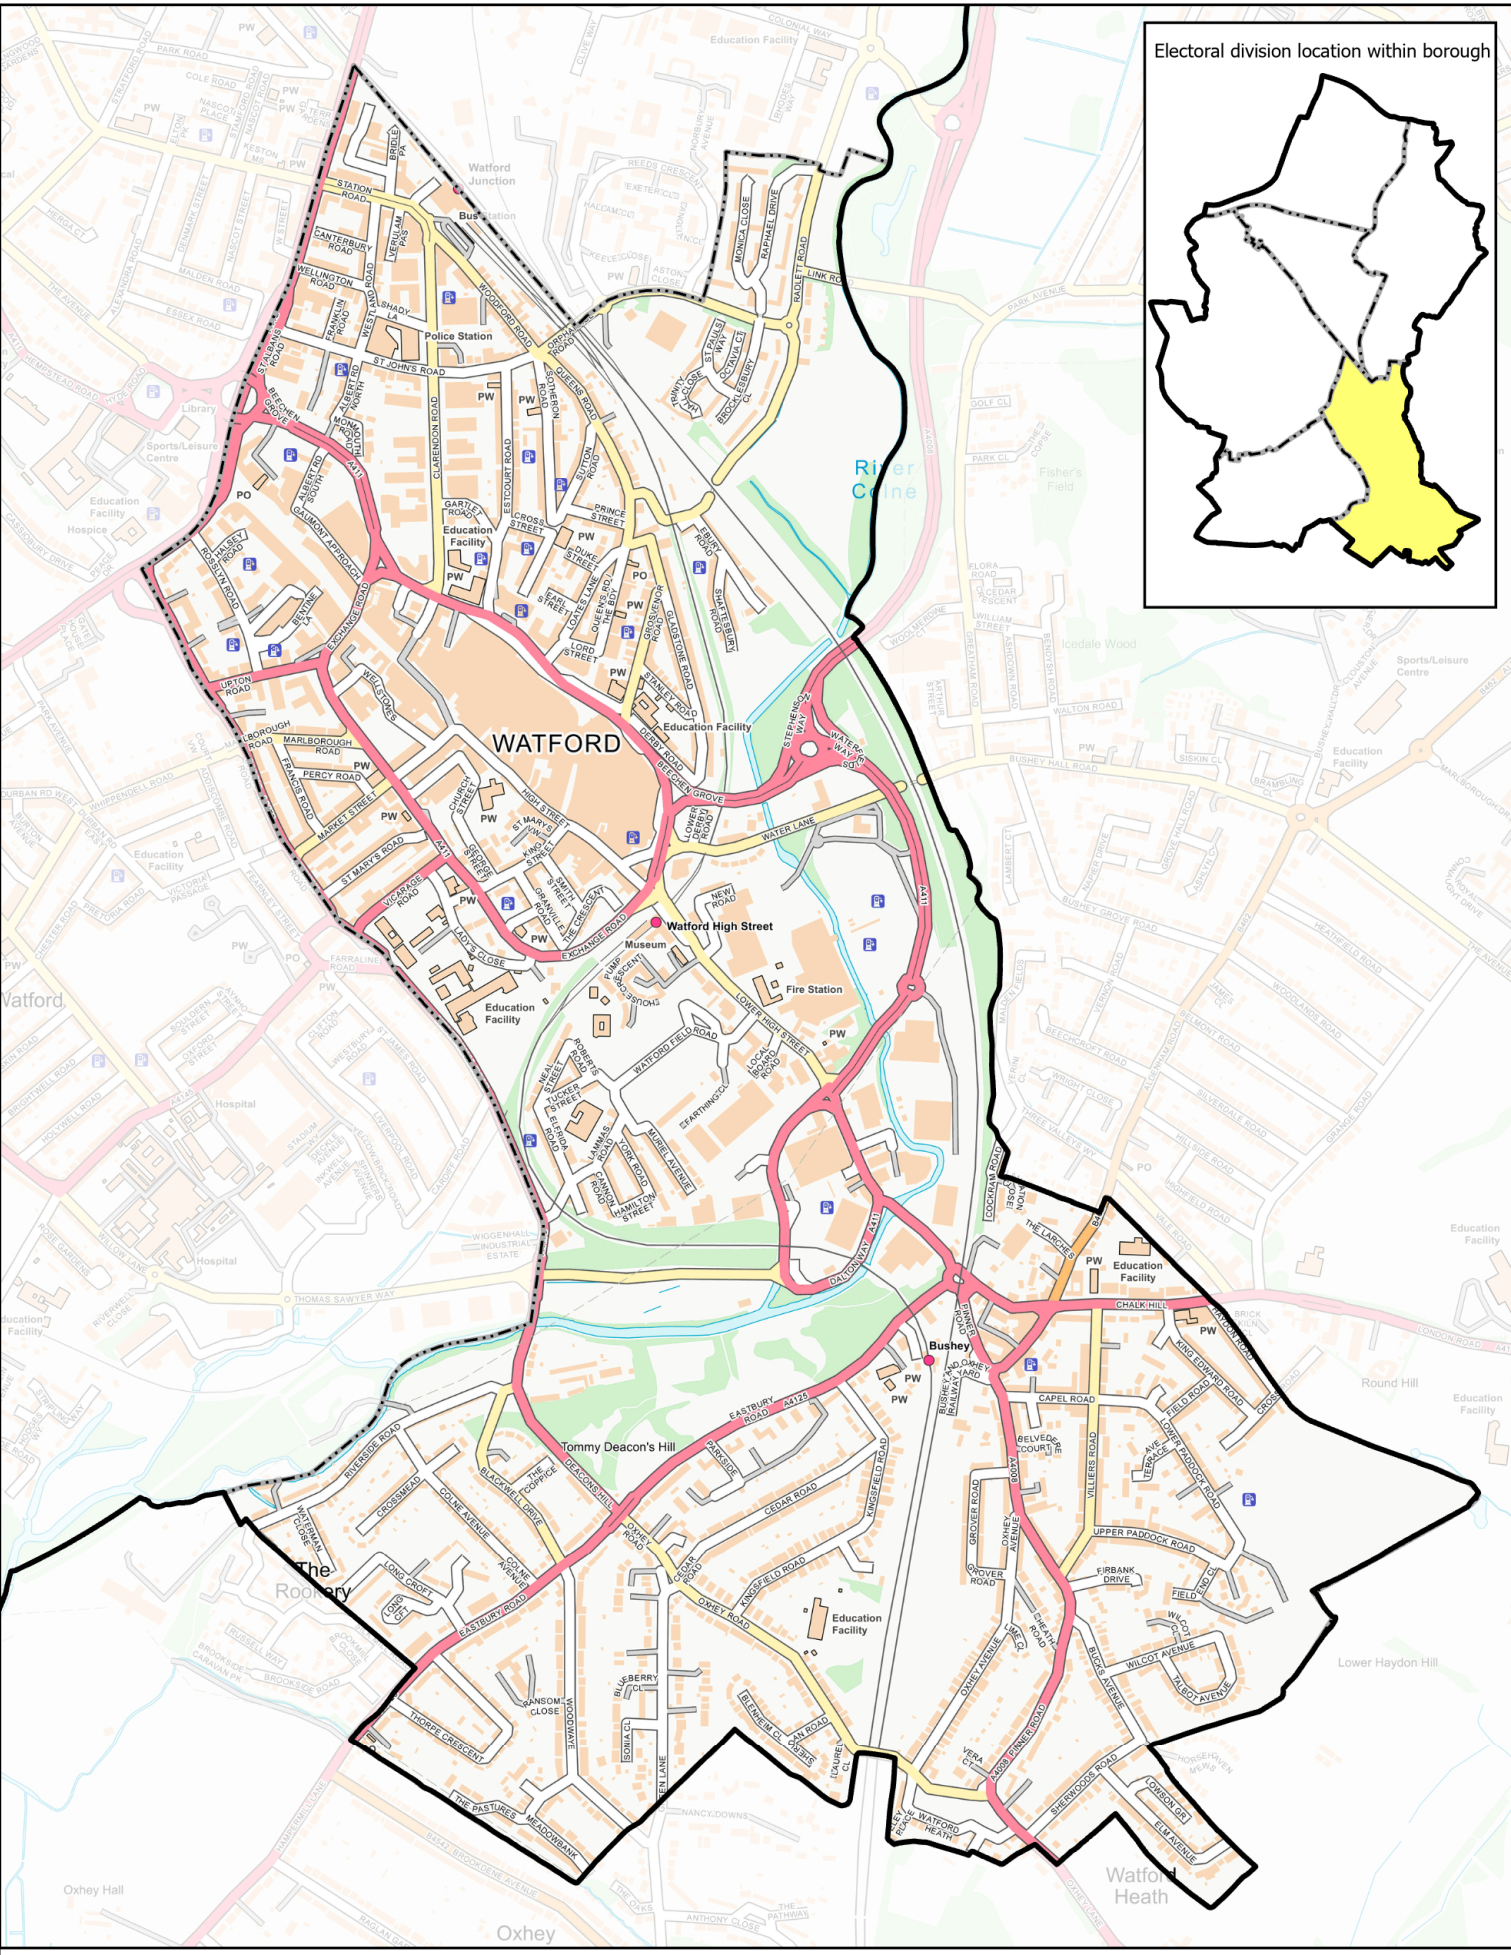

Electoral division location within borough

Central Watford & Oxhey electoral division

Map Produced by: Ryan.Rodrigues  
Publication Date: 14/03/2025

Scale: 1:13,000 at A4

© Crown copyright and database rights  
2025 Ordnance Survey AC0000822958