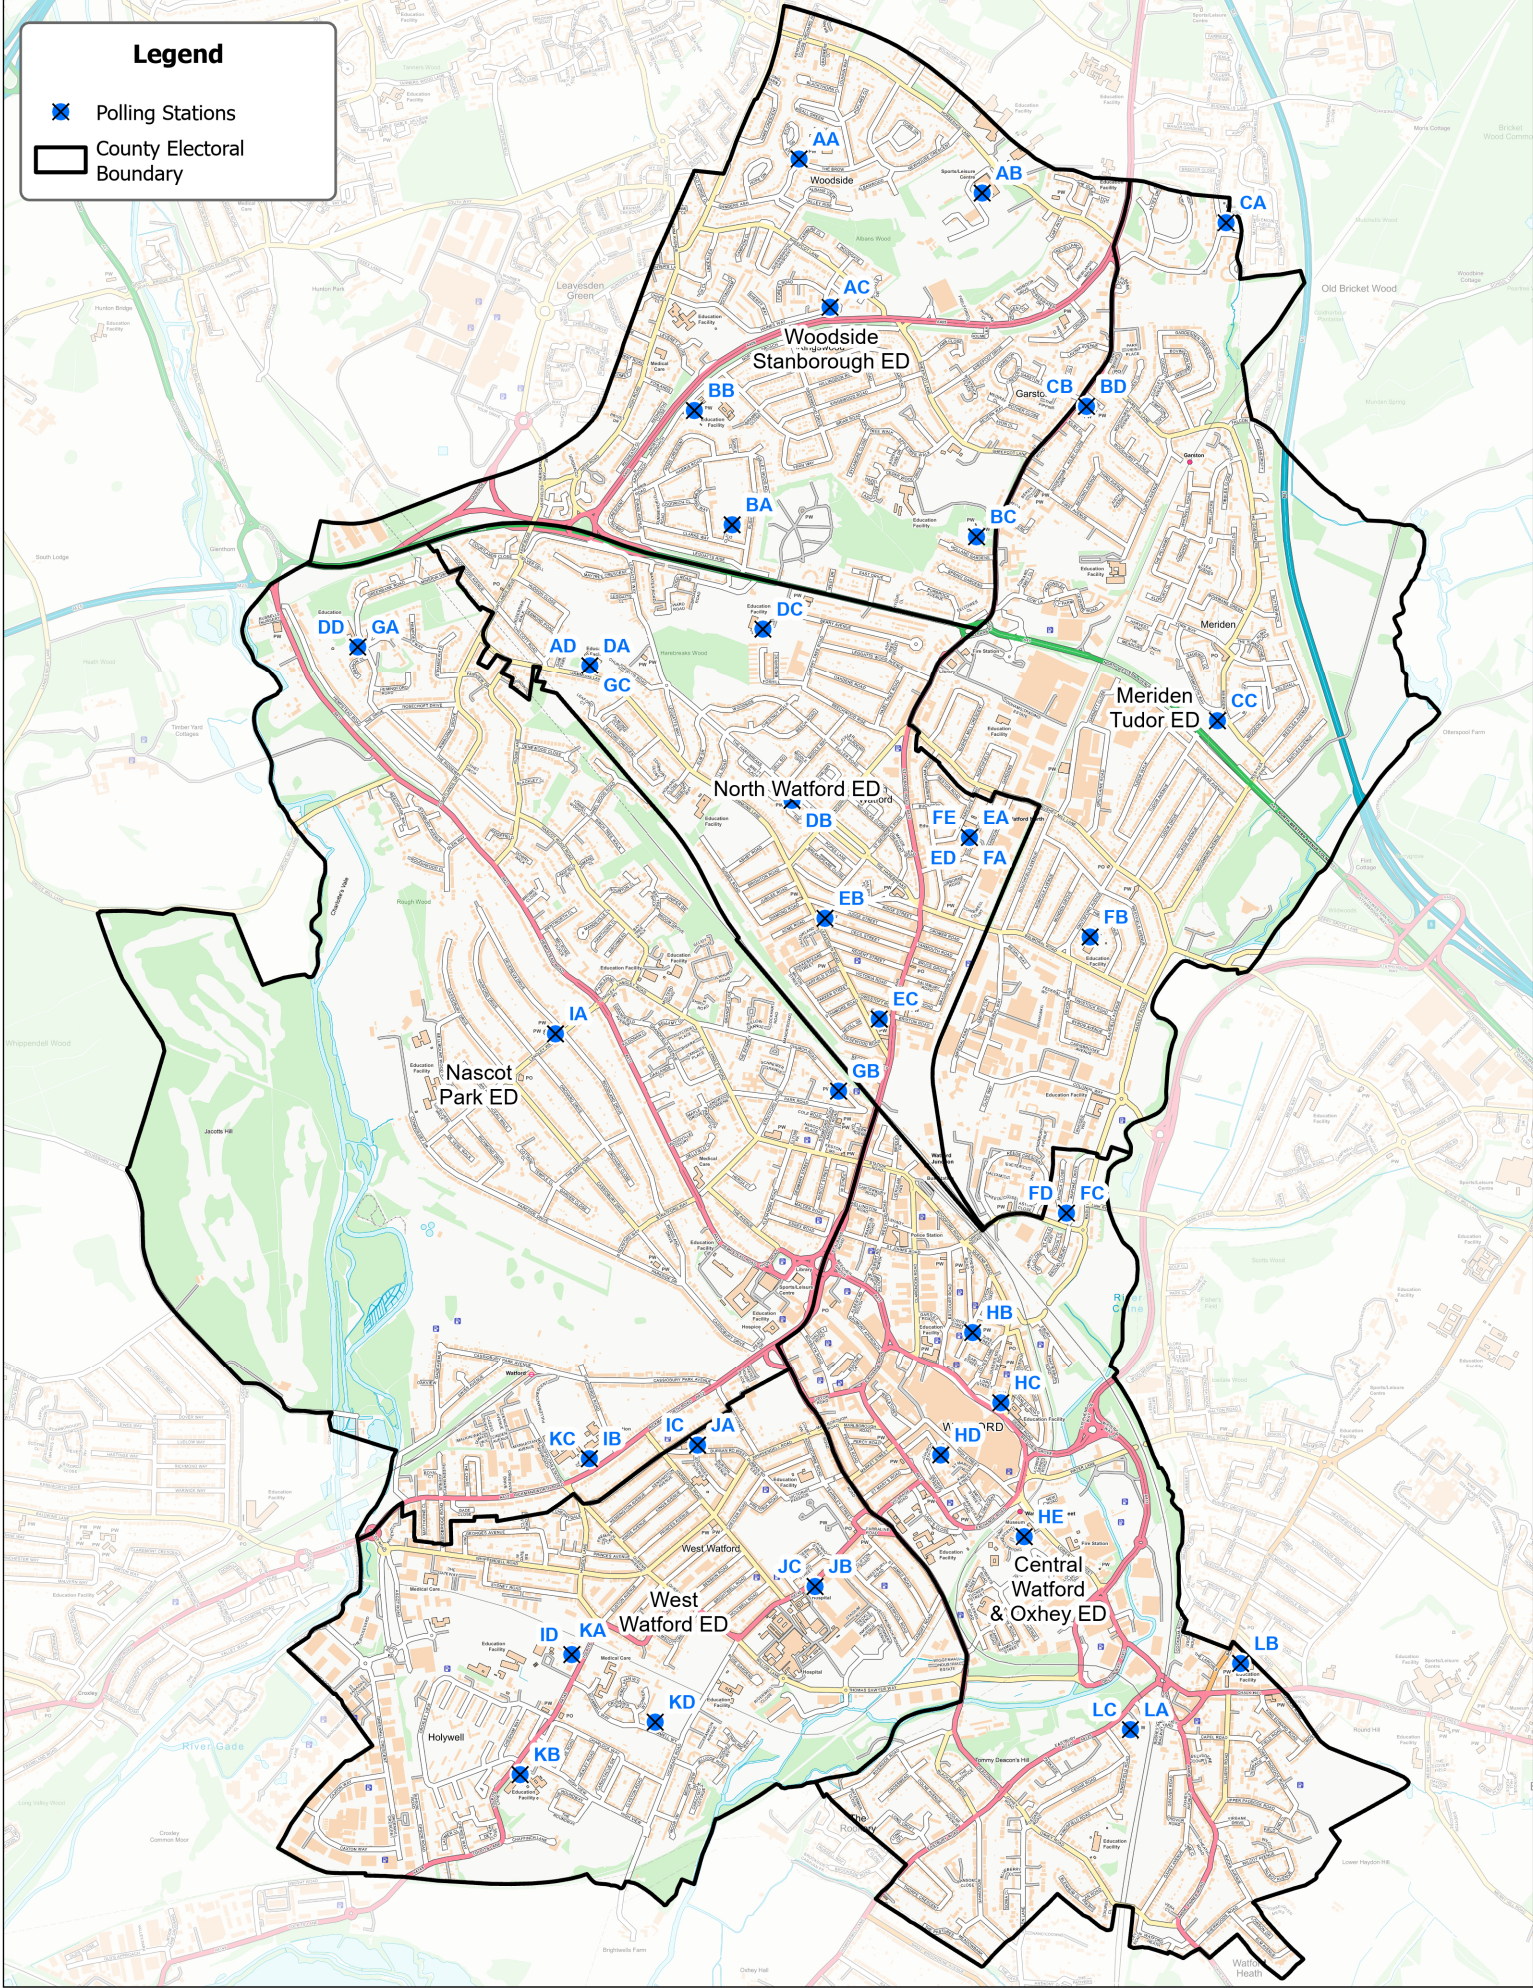

# Legend

- ✕ Polling Stations
- ▭ County Electoral Boundary

## County Electoral Boundaries & Polling Stations

© Crown copyright and database rights  
2025 Ordnance Survey AC00082958

Town Hall, Watford,  
Hertfordshire WD17 3EX

Map Produced by: Corporate GIS  
Publication Date: 03/03/2025

Scale 1:27,500 at A4