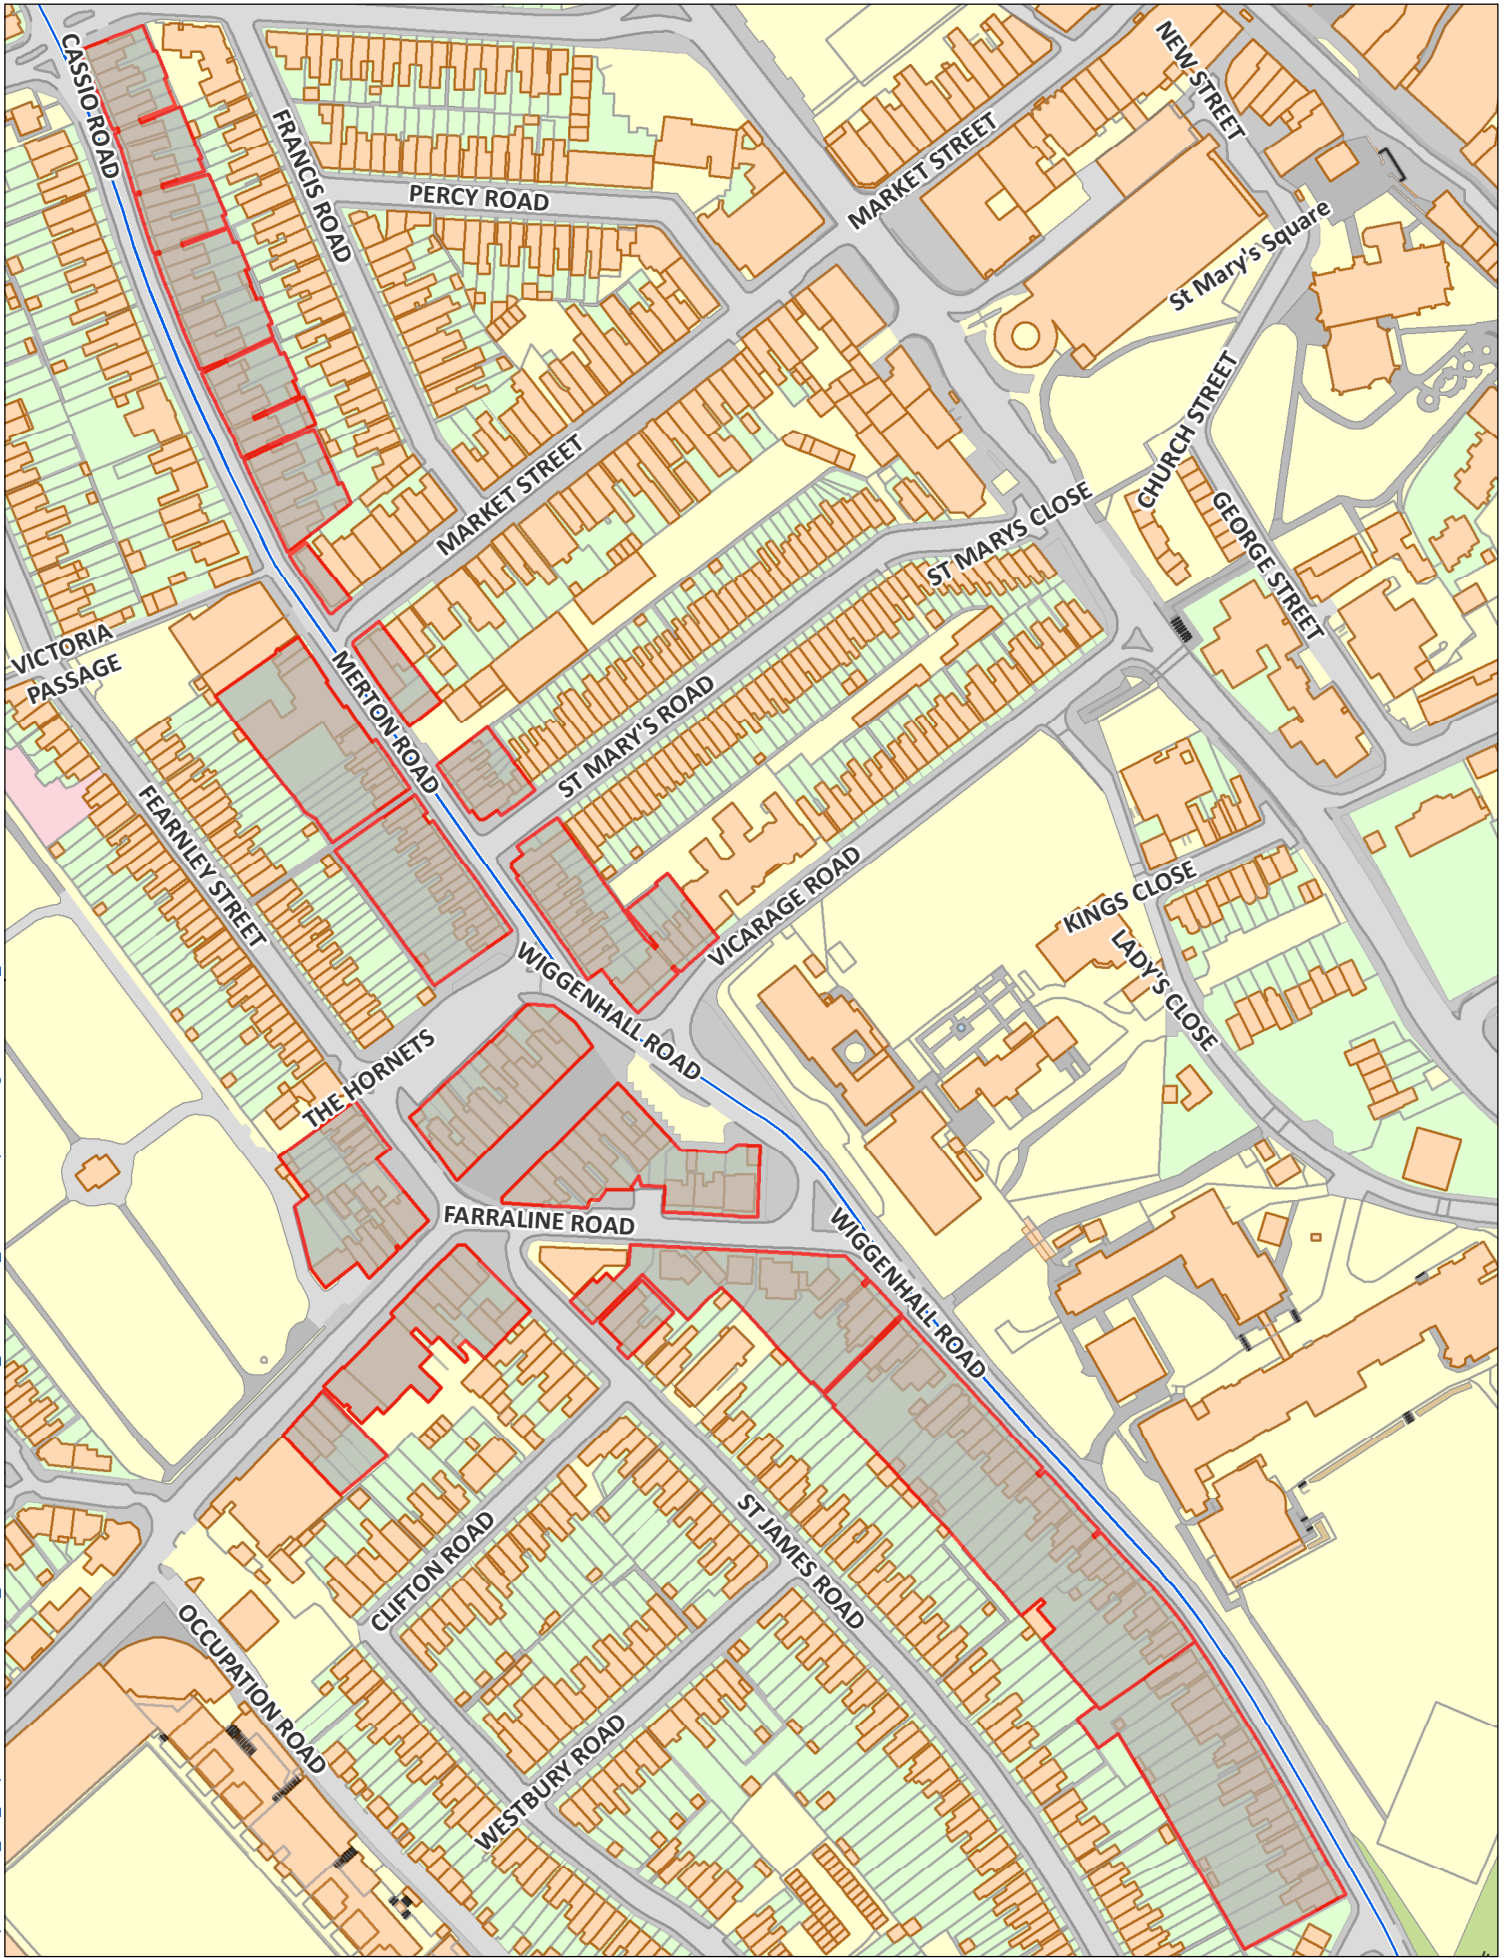

Filepath: I:\GIS_Job_Requests\ENVIRONMENTAL_SERVICES\ENVIRONMENTAL_HEALTH\AIR_QUALITY\Maps\Working\AQMAS 2016_Edit.mxd

Air Quality Management Area No. 2 (Vicarage Road)

Map Produced by: ben.firmin
Publication Date: 27/08/2019

Scale 1:2,440

ORDNANCE SURVEY LICENCE AGREEMENT
© Crown copyright and database rights 2016
Ordnance Survey 100018689

AERIAL PHOTOGRAPHY
2010 - Copyright GeoPerspectives