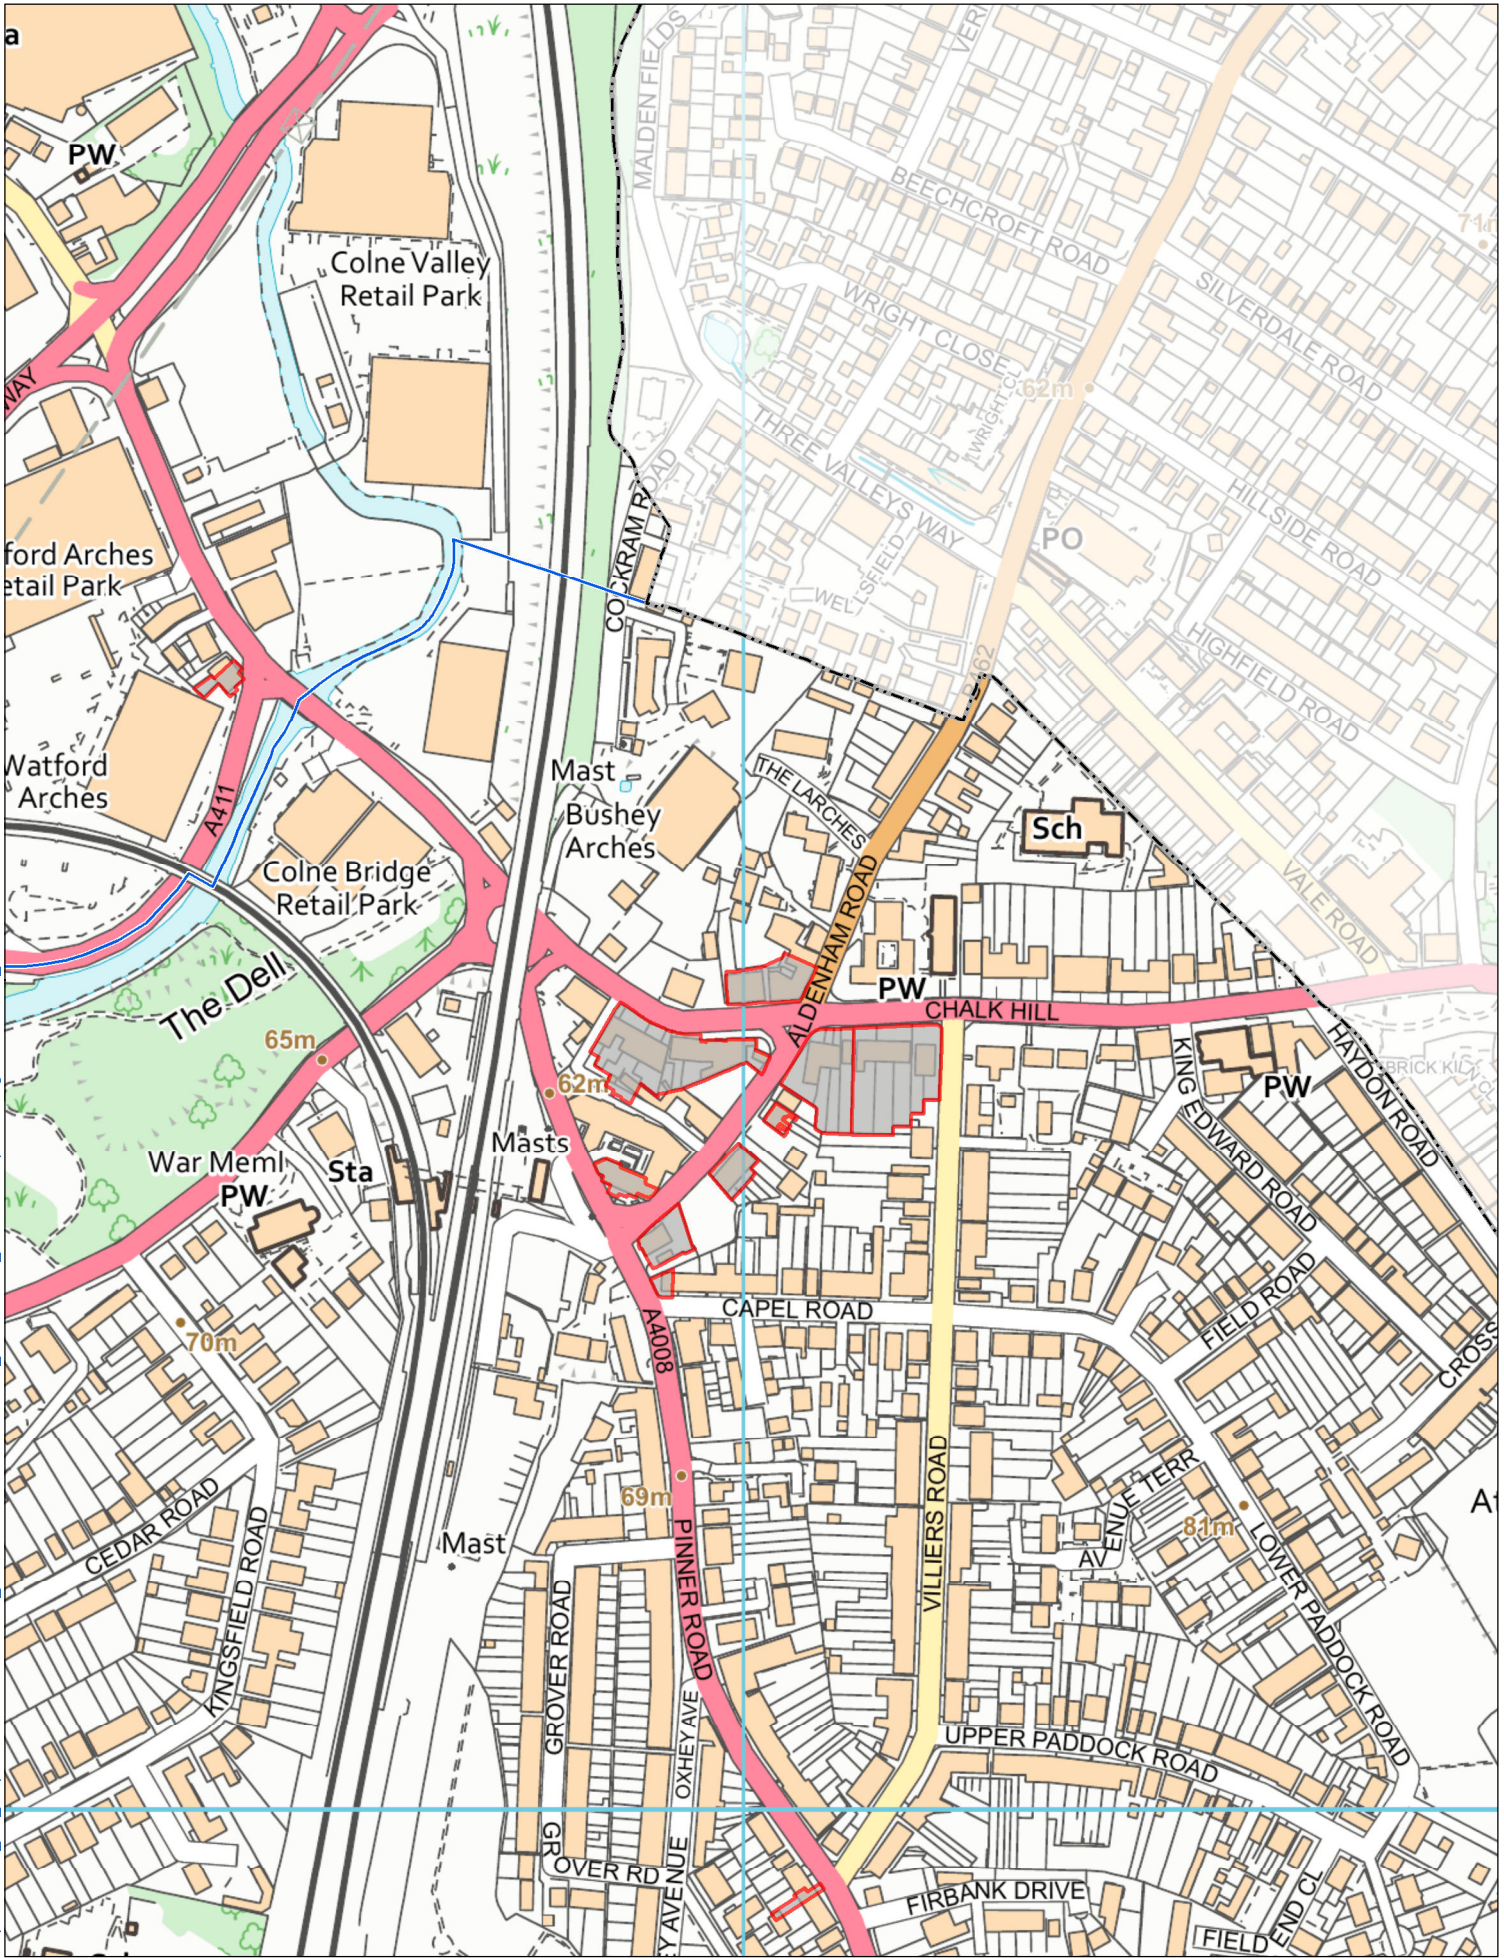

Filepath: I:\GIS_Job_Requests\ENVIRONMENTAL_SERVICES\ENVIRONMENTAL_HEALTH\AIR_QUALITY\Maps\Working\AQMAS_2016_Edit.mxd

Air Quality Management Area No. 3A (Pinner Road)

Map Produced by: ben.firmin
Publication Date: 27/08/2019

Scale 1:4,067

ORDNANCE SURVEY LICENCE AGREEMENT
© Crown copyright and database rights 2016
Ordnance Survey 100018689

AERIAL PHOTOGRAPHY
2010 - Copyright GeoPerspectives