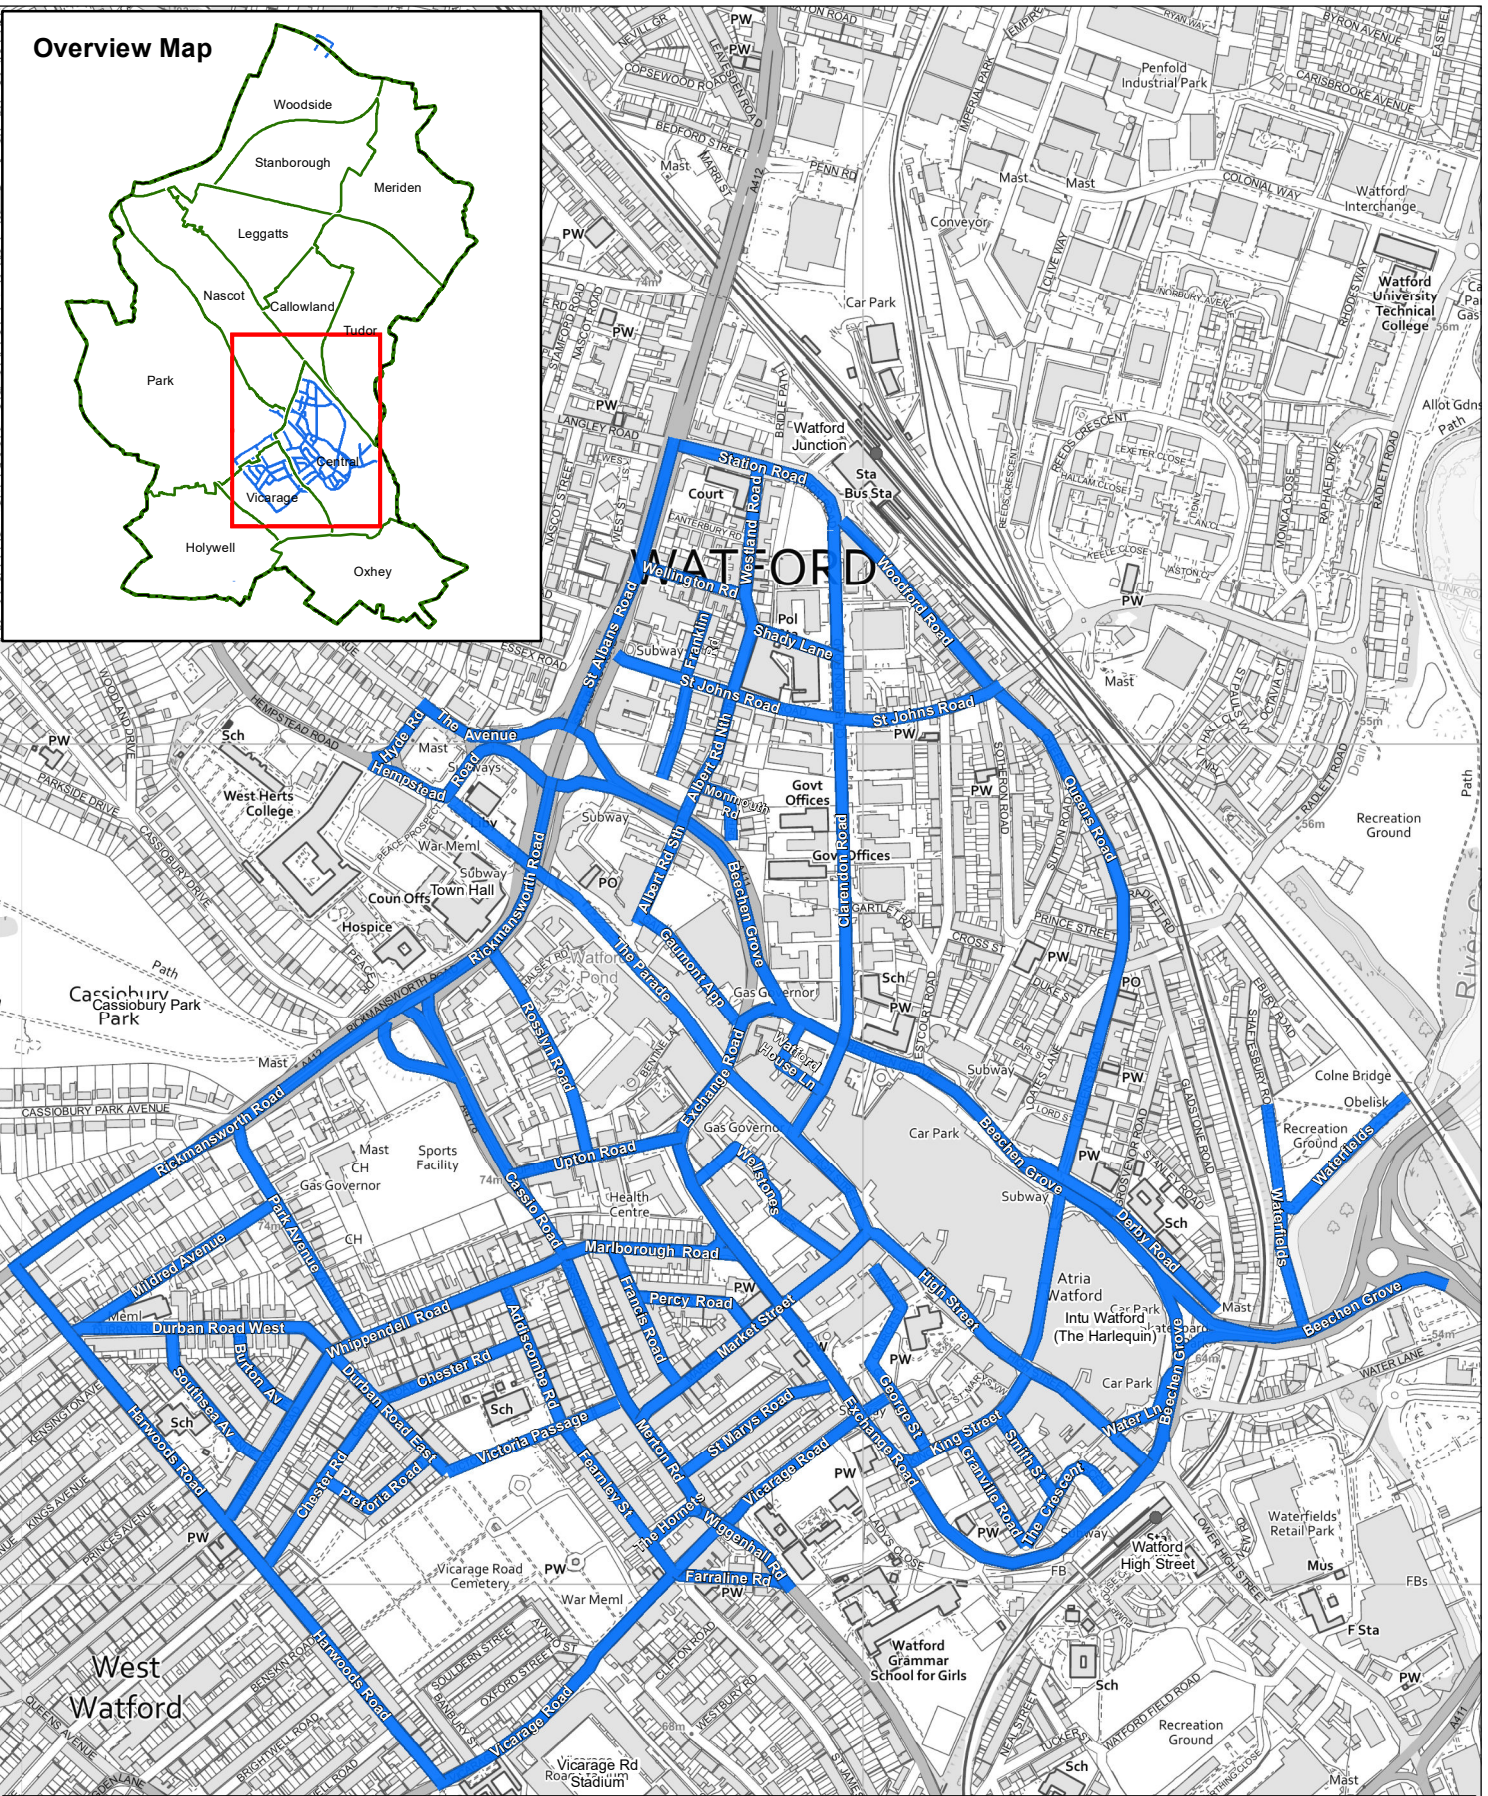

Overview Map

'Public Space Protection Order' (PSPO) makes for an offence to continue to consume alcohol when asked to stop by a police or an accredited officer. It is also an offence to fail to surrender alcohol within the designated area when requested to do so by a police or accredited officer with a maximum fine of £500 on any of the streets defined in blue. This includes all public areas abounded by blue roads as defined on this map.

PSPO Map

Town Hall, Watford,
Hertfordshire WD17 3EX

Map Produced by: Geographiic Information
Publication Date: 11/02/2022

© Crown copyright and database rights
2022 Ordnance Survey 100018689

Scale 1:9,000