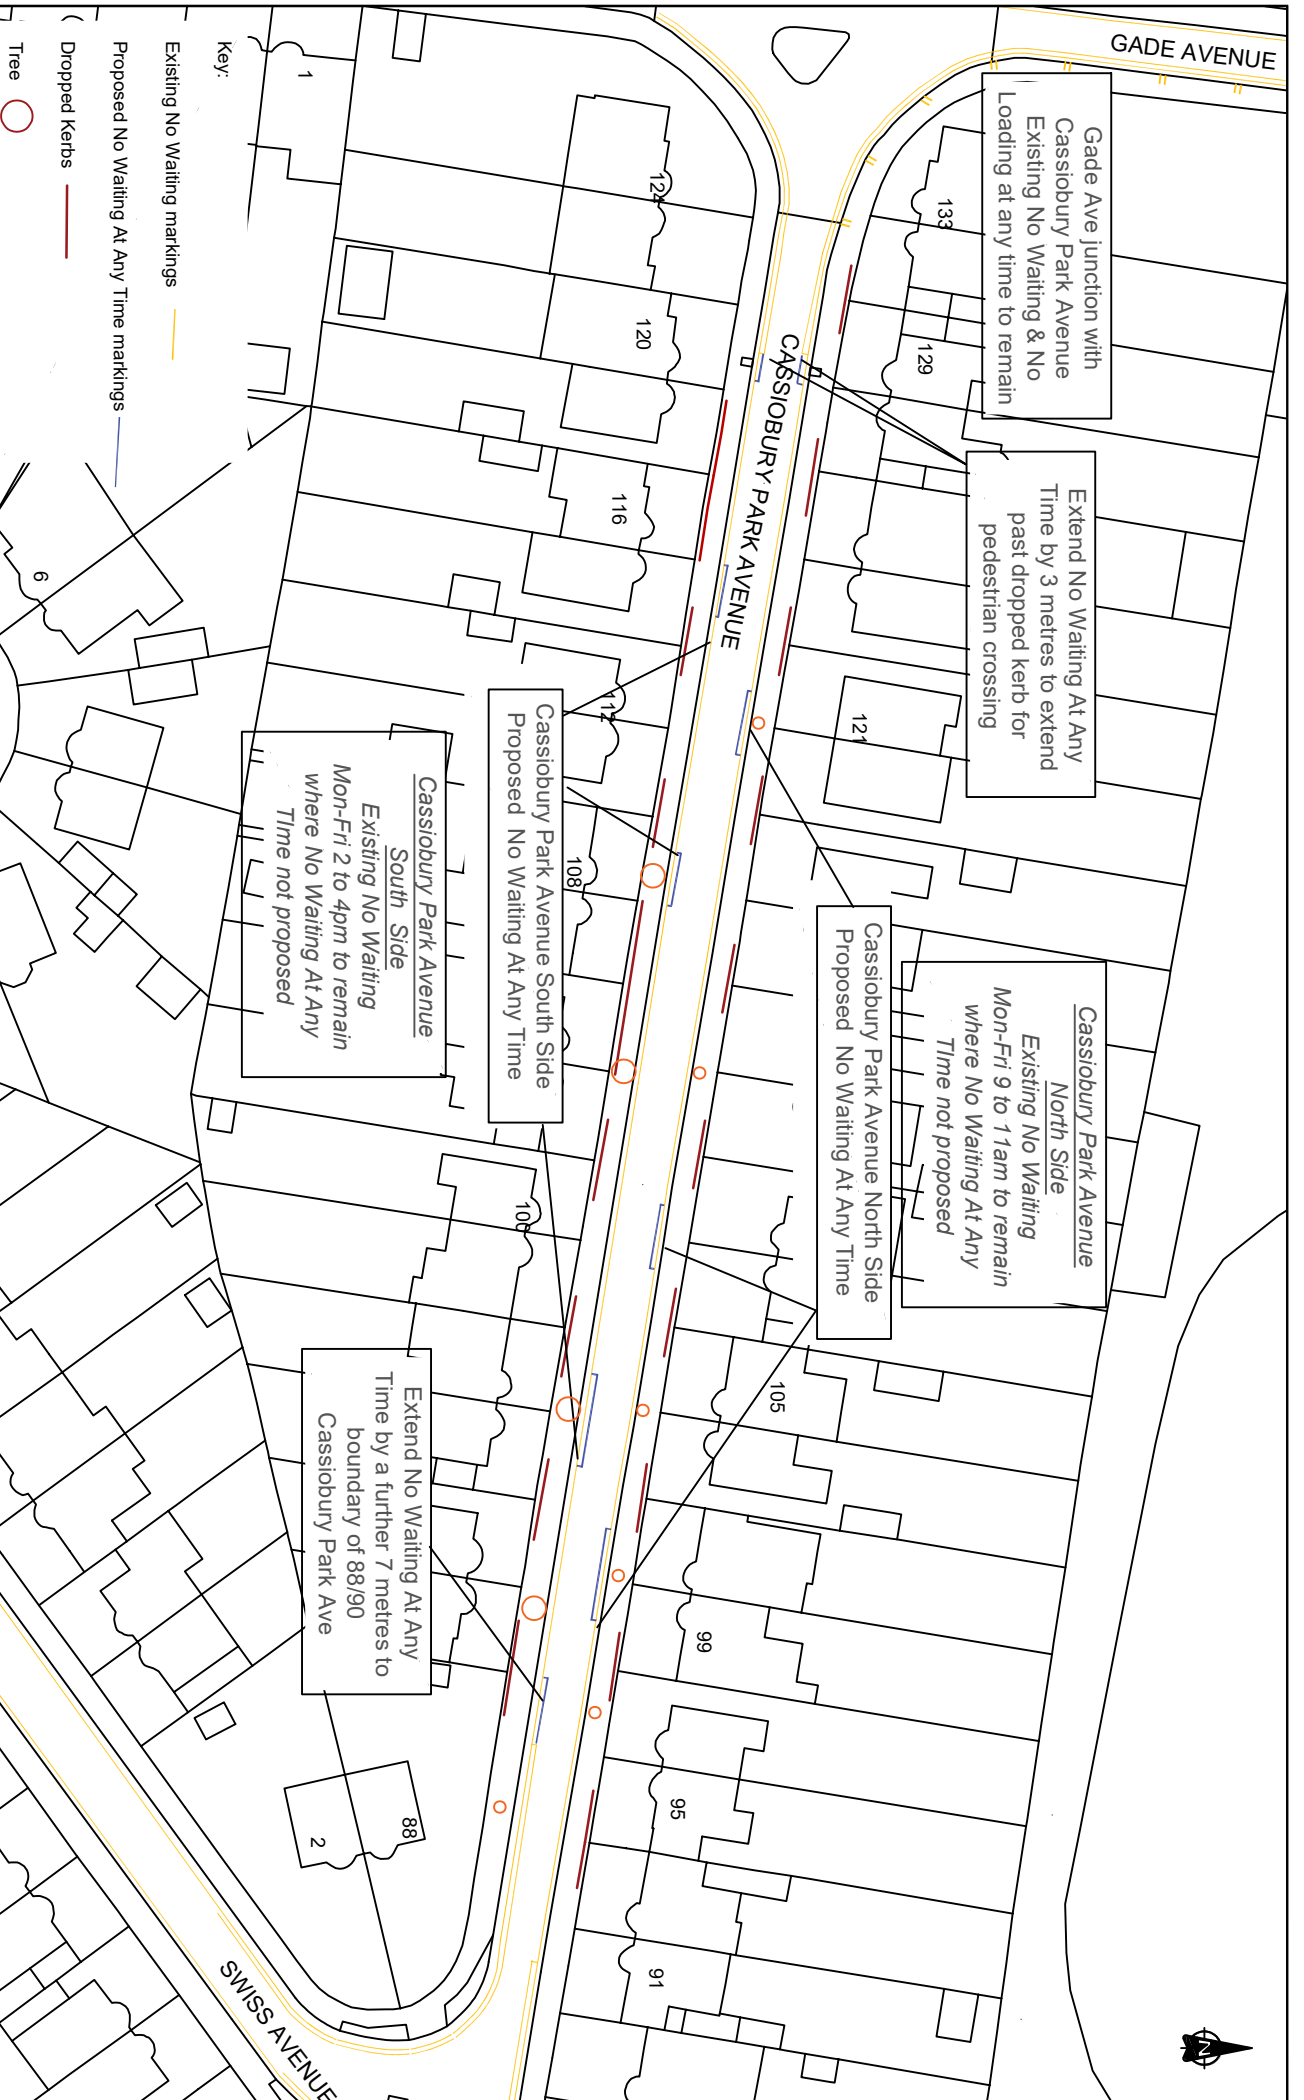

GADE AVENUE

Gade Ave junction with Cassiobury Park Avenue
Existing No Waiting & No Loading at any time to remain

Extend No Waiting At Any Time by 3 metres to extend past dropped kerb for pedestrian crossing

Cassiobury Park Avenue North Side
Existing No Waiting Mon-Fri 9 to 11am to remain where No Waiting At Any Time not proposed

Cassiobury Park Avenue South Side
Proposed No Waiting At Any Time

Cassiobury Park Avenue South Side
Existing No Waiting Mon-Fri 2 to 4pm to remain where No Waiting At Any Time not proposed

Extend No Waiting At Any Time by a further 7 metres to boundary of 88/90 Cassiobury Park Ave

SWISS AVENUE

CASSIOBURY PARK AVENUE

WATFORD
BOROUGH
COUNCIL

INDICATIVE DRAWING
DO NOT SCALE

Layout based on Ordnance Survey MasterMap,
© Crown Copyright 2018. All rights reserved
Licence number 100022432.

Project

Cassiobury Park Avenue

Title

Proposed No Waiting At Any Time
between Gade Ave & Swiss Ave

Drawn

AZ

Checked

AZ