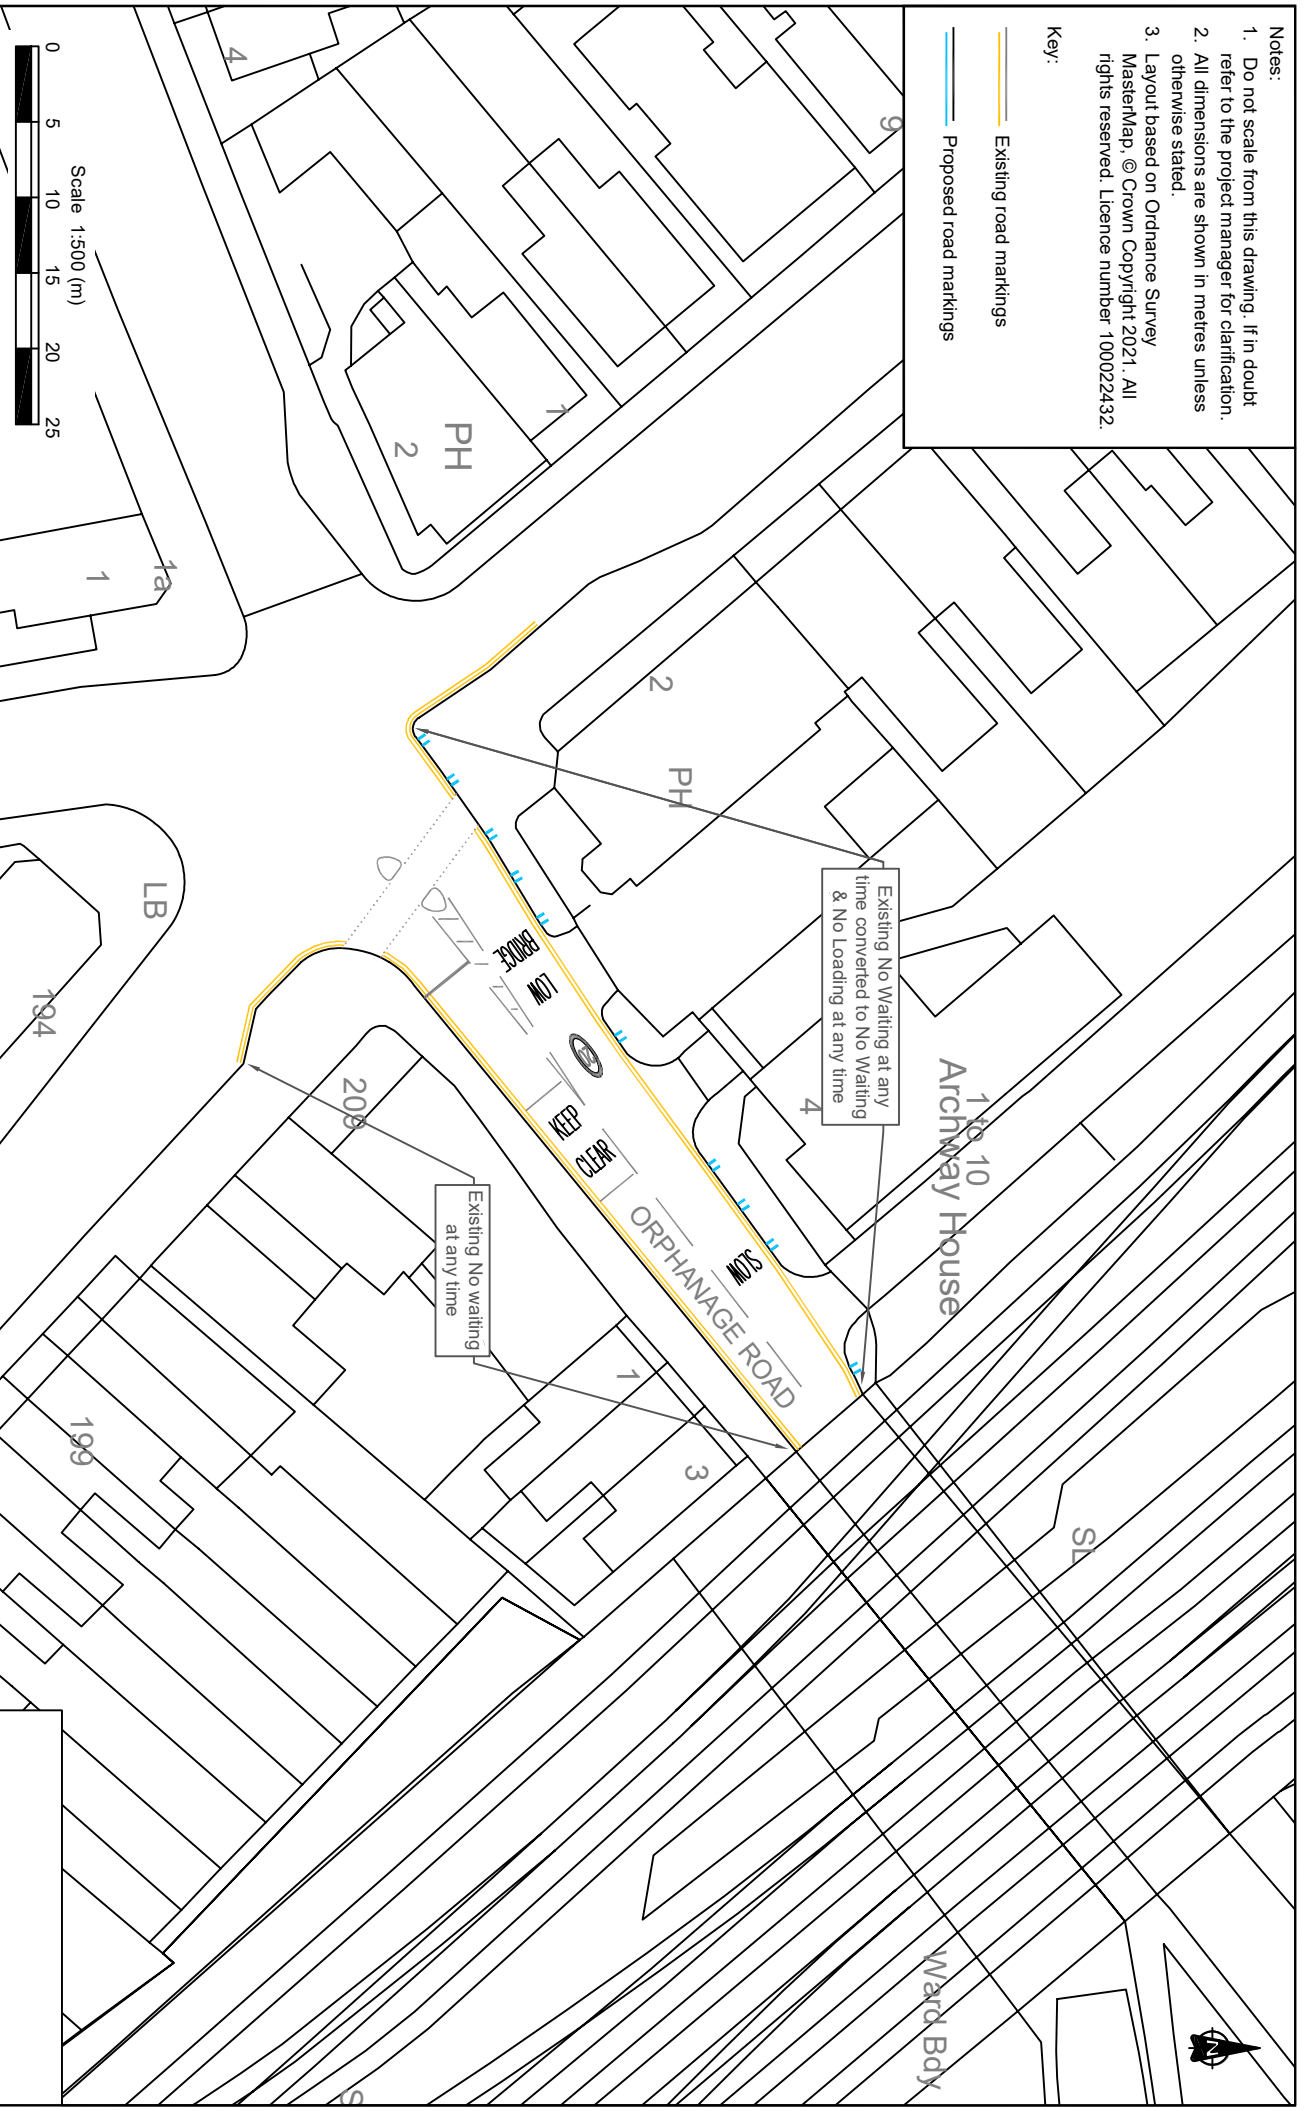

1. Notes:
1. Do not scale from this drawing. If in doubt refer to the project manager for clarification.
  2. All dimensions are shown in metres unless otherwise stated.
  3. Layout based on Ordnance Survey MasterMap, © Crown Copyright 2021. All rights reserved. Licence number 100022432.

Key:

- Existing road markings
- Proposed road markings

SYSTRA
5 Old Bailey
London
EC4M 7BA
T 020 3714 4400
E uk.london@systra.com
W www.systra.co.uk

Client

WATFORD BOROUGH COUNCIL
BE BOLD

Project
Waiting Restrictions Review
2021/22

Title
Orphanage Road

Drawn	Checked	Reviewed	Approved
MH	JR	JG	JG
Original/dwg size	Date of Issue	Scale	Drawing Status
A4	29/11/2021	1:500	INFORMAL CONSULTATION
Drawing Number	Rev.		
WRR21/TR01/ICE4	P2