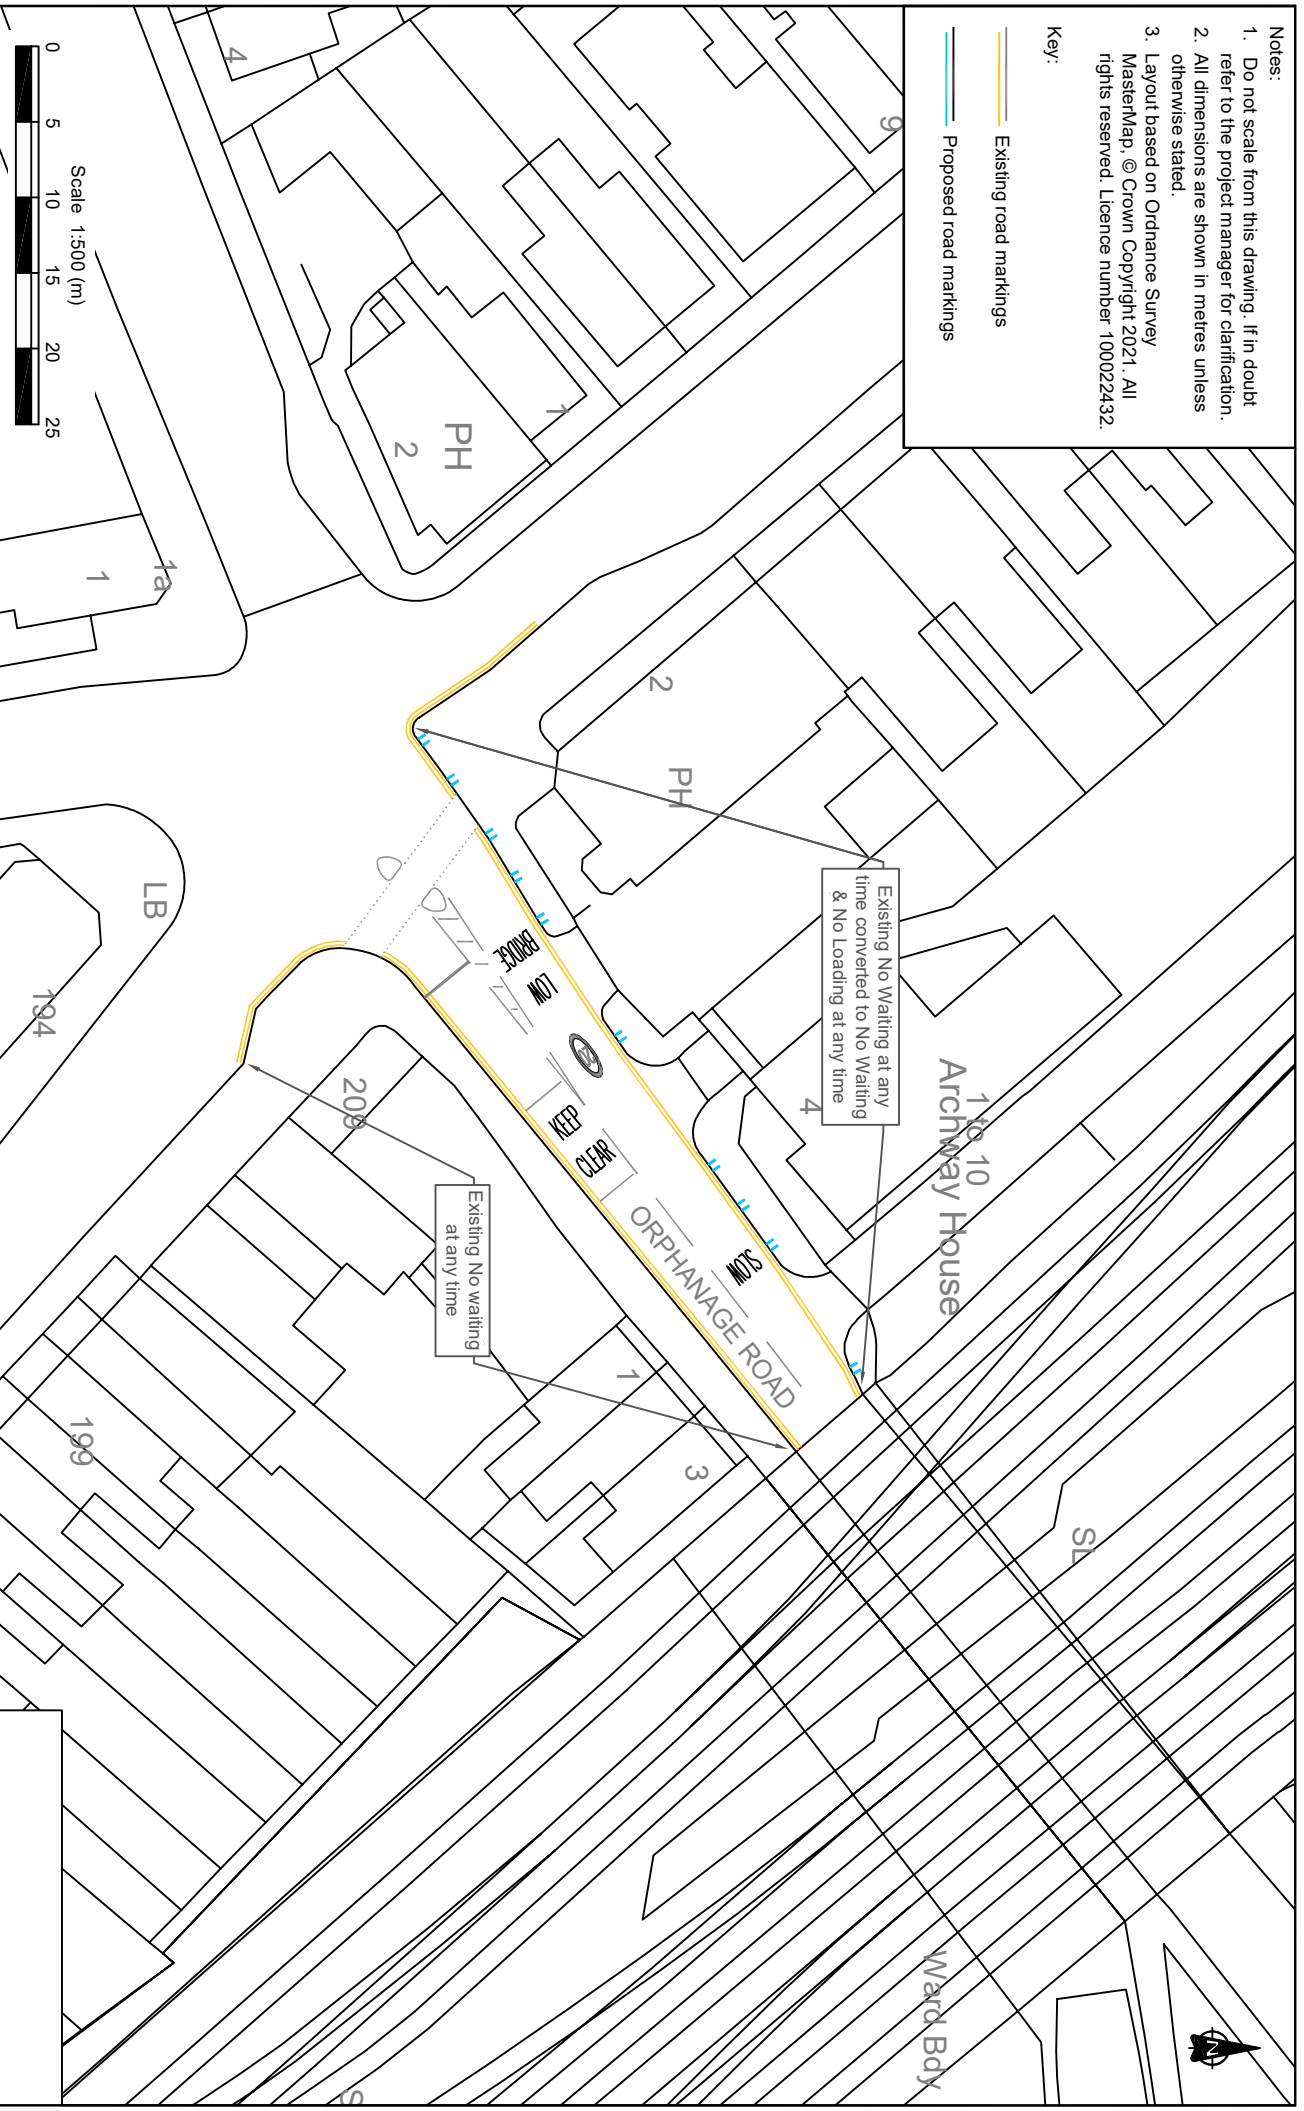

- Notes:
1. Do not scale from this drawing. If in doubt refer to the project manager for clarification.
  2. All dimensions are shown in metres unless otherwise stated.
  3. Layout based on Ordnance Survey MasterMap, © Crown Copyright 2021. All rights reserved. Licence number 100022432.

Key:

- Existing road markings
- Proposed road markings

**SYSTRA**  
 5 Old Bailey  
 London  
 EC4M 7BA  
 T 020 3714 4400  
 E uk.london@systra.com  
 W www.systra.co.uk

Client  
  
**WATFORD BOROUGH COUNCIL**  
 BE BOLD  
© This drawing is the property of SYSTRA, limited and the information can only be reproduced with their prior permission.

Project  
**Waiting Restrictions Review**  
 2021/22

Title  
**Orphanage Road**

Drawn	Checked	Reviewed	Approved
MH	JR	JG	JG
Original drawing size	Date of Issue	Scale	Drawing Status
A4	02/02/2022	1:500	STATUTORY CONSULTATION
Drawing Number	WRR21/TR0/SC/CE4		Rev
			A